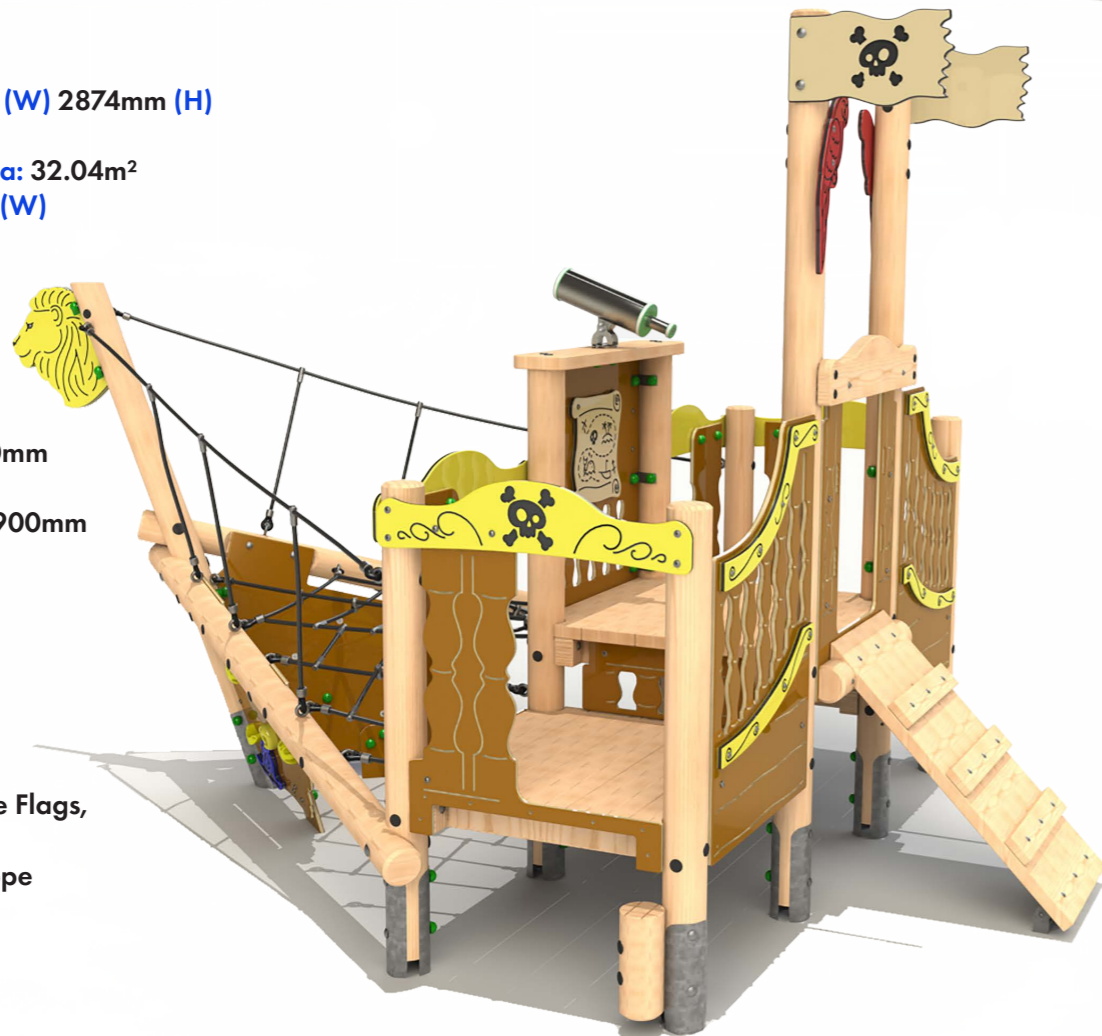

Timber Ships

PLAYWOOD
EXPLORE, PLAY, LEARN
www.playwood.co.uk

Timber Ships

Ships Bow

Product Dimensions

4475mm (L) 3009mm (W) 2874mm (H)

Minimum Surface Area: 32.04m²

7146mm (L) 6008mm (W)

Free Fall Height: 1090mm

Deck Heights: 600 & 900mm

Features:

Access Ramp,
Climbing Panels,
Cargo Net,
Balance Walks,
Step Up Logs,
Treasure Map & Pirate Flags,
Themed HDPE Panels,
Stainless Steel Telescope

Bespoke Towers available, enquire for more information.

Timber Ships

Ships Stern

Product Dimensions

4181mm (L) 4281mm (W) 3078mm (H)

Minimum Surface Area: 37.47m²

7755mm (L) 7153mm (W)

Free Fall Height: 1500mm

Under Deck Pirate Themed HDPE Details

Steel feet as standard.

Timber Ships

Weigh Anchor

Product Dimensions
10,261mm (L) 4181mm (W) 3078mm (H)

Minimum Surface Area: 66.21m²
13,402mm (L) 7153mm (W)

Free Fall Height: 1500mm