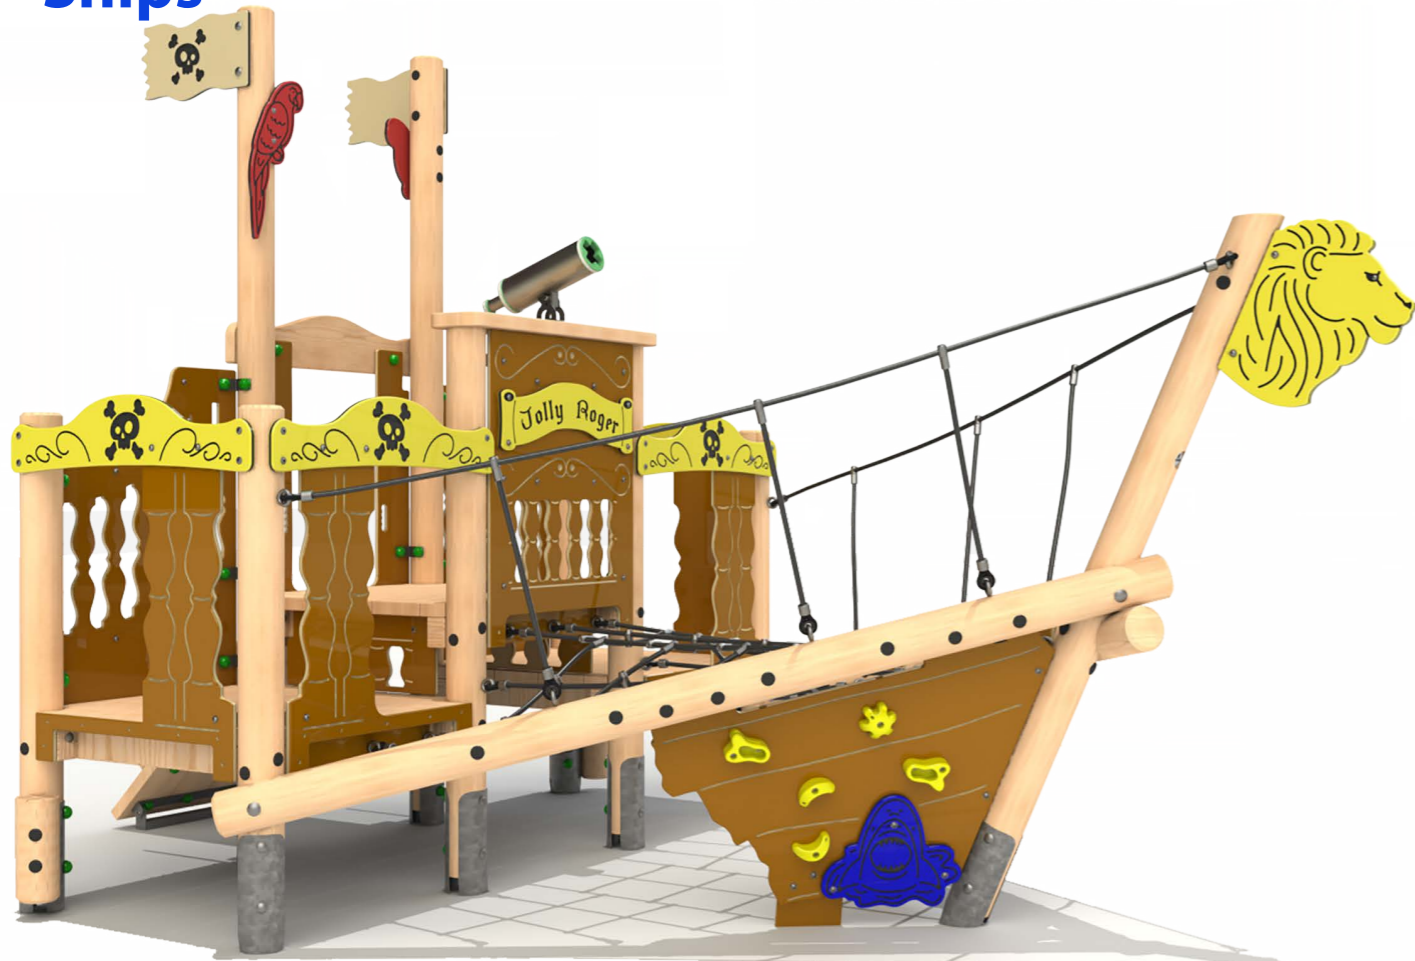

Timber Ships

PLAYWOOD
EXPLORE, PLAY, LEARN
www.playwood.co.uk

Timber Ships

Ships Bow

Product Dimensions

4475mm (L) 3009mm (W) 2874mm (H)

Minimum Surface Area: 32.04m²

7146mm (L) 6008mm (W)

Free Fall Height: 1090mm

Deck Heights: 600 & 900mm

Features:

Access Ramp,
Climbing Panels,
Cargo Net,
Balance Walks,
Step Up Logs,
Treasure Map & Pirate Flags,
Themed HDPE Panels,
Stainless Steel Telescope

Bespoke Towers available, enquire for more information.

Timber Ships

Ships Stern

Product Dimensions

4181mm (L) 4281mm (W) 3078mm (H)

Minimum Surface Area: 37.47m²

7755mm (L) 7153mm (W)

Free Fall Height: 1500mm

Deck Heights: 1200 & 1500mm

Features:

1.5m Slide,
1.2m Access Net,
1.2m Access Steps,
1.2m Climbing Wall,
1.2m Firemans Pole,
Moving Ships Wheel,
Moving Compass,
Themed HDPE Panels,
Under Deck Pirates Details