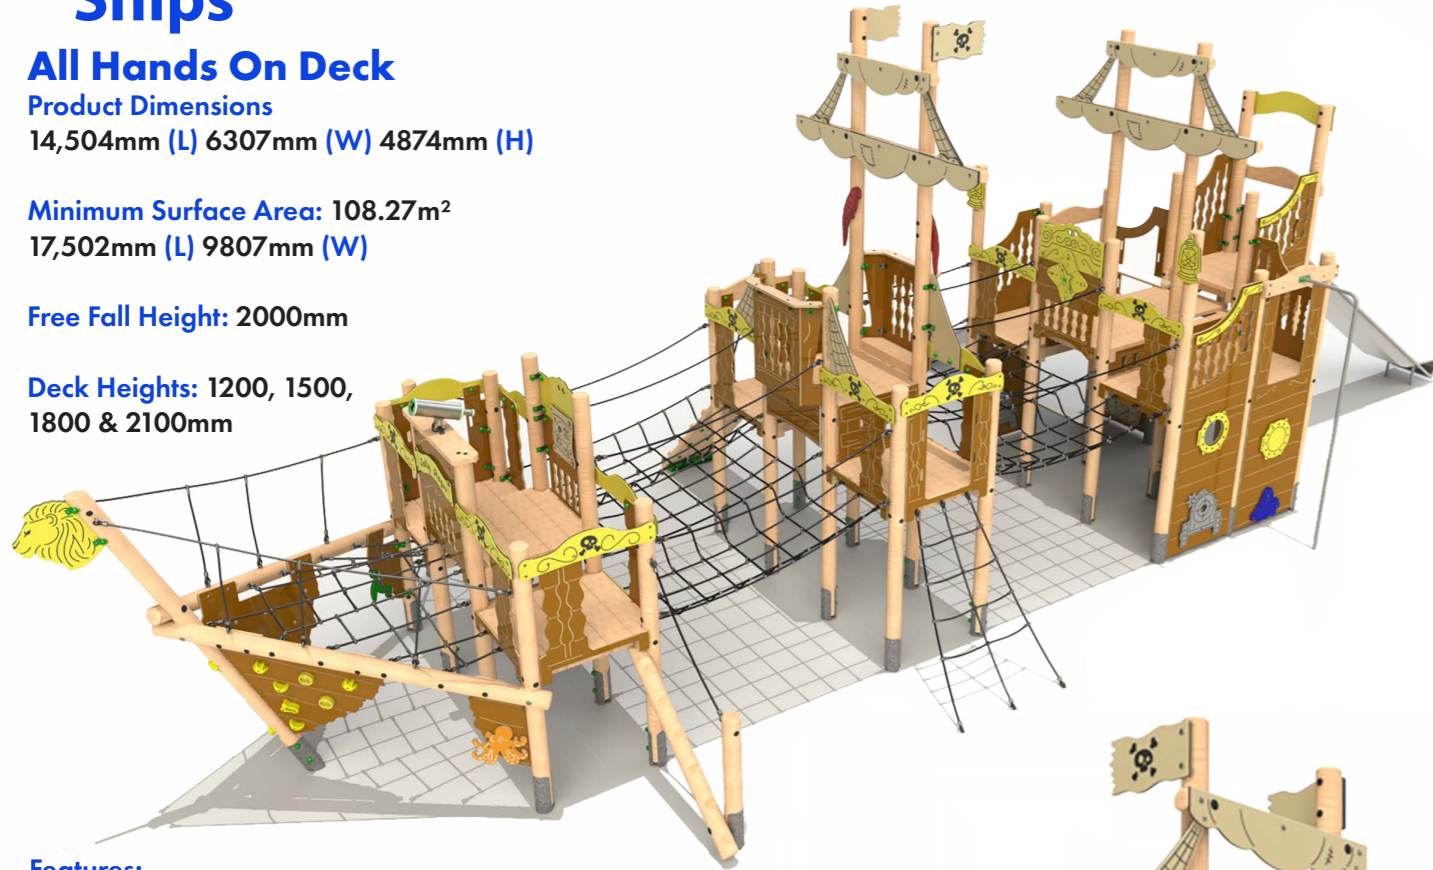

Deck Heights: 1200 & 1500mm

Features:

1.5m Slide,
1.2m Access Net,
1.2m Access Steps,
1.2m Climbing Wall,
1.2m Firemans Pole,
Moving Ships Wheel,
Moving Compass,
Themed HDPE Panels,
Under Deck Pirates Details

Steel feet as standard.

Timber Ships

All Hands On Deck

Product Dimensions
14,504mm (L) 6307mm (W) 4874mm (H)

Minimum Surface Area: 108.27m²
17,502mm (L) 9807mm (W)

Free Fall Height: 2000mm

Deck Heights: 1200, 1500,
1800 & 2100mm

Features:

Traverse Nets,
2m and 1.5m Slides,
1.5m Fireman's Pole,
1.5m Access Net,
1.5m Access Ramp,
1.5m Climbing Walls,
1.2m T-Rope Climber,
1.2m Ladder Log,
Climbing Panels,
Cargo Net,
Balance Walks,
Play Balconies,
Cannon Play Panels,
Moving Ships Wheel,
Moving Compass,
Treasure Map & Chest,
Under Deck Pirates Details,
Themed HDPE Panels,
Stainless Steel Telescope

Timber Ships

All Hands On Deck with Tube Slide

Product Dimensions
13,692mm (L) 6307mm (W) 4874mm (H)

Minimum Surface Area: 107.24m²
16,683mm (L) 9807mm (W)

Free Fall Height: 2100mm

Deck Heights: 1200, 1500,
1800 & 2100mm