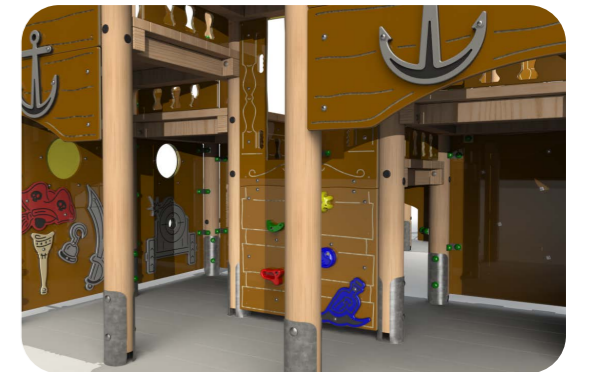

Steel feet as standard.