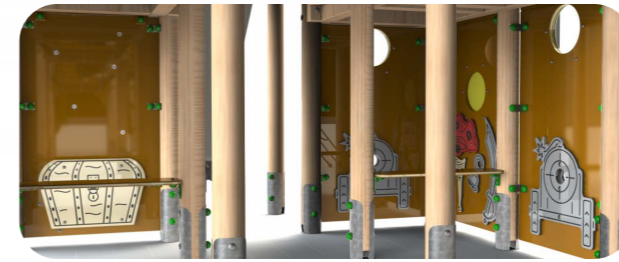

Deck Heights: 1200 & 1500mm

Features:

1.5m Slide,
1.2m Access Net,
1.2m Access Steps,
1.2m Climbing Wall,
1.2m Firemans Pole,
Moving Ships Wheel,
Moving Compass,
Themed HDPE Panels,
Under Deck Pirates Details

Deck Heights: 600, 900, 1200 & 1500mm

Features:
1.5m Slide,
1.2m Access Net,
1.2m Access Steps,
1.2m Climbing Wall,
1.2m Firemans Pole,
0.9m Access Ramp,
Climbing Panels,
Cargo Net,
Balance Walks,
Step Up Logs,
Moving Ships Wheel,
Moving Compass,
Treasure Map & Pirate Flags,
Themed HDPE Panels,
Under Deck Pirates Details
Stainless Steel Telescope

Timber Ships

All Hands On Deck with Tube Slide

Product Dimensions
13,692mm (L) 6307mm (W) 4874mm (H)

Minimum Surface Area: 107.24m²
16,683mm (L) 9807mm (W)

Free Fall Height: 2100mm

Deck Heights: 1200, 1500,
1800 & 2100mm

2.1m Plastic Tube Slide
replaces 2m Steel Slide.

Under Deck Pirate
Themed HDPE Details

The ability to offer unrivalled value for money whilst still ensuring exceptional quality and longevity is key. The Timber Ships range accommodates all ages, budgets and play scheme sizes.