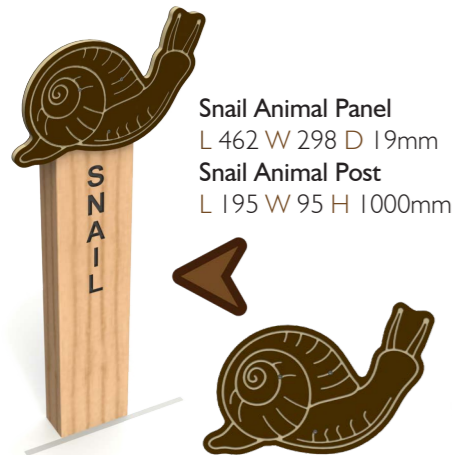

Puffin Animal Panel  
L 344 W 380 D 19mm  
Puffin Animal Post  
L 195 W 95 H 1000mm

Bespoke options Available

# ANIMAL POSTS

Bespoke options Available

**Rabbit Animal Panel**  
L 386 W 408 D 19mm  
**Rabbit Animal Post**  
L 195 W 95 H 1000mm

**Salmon Animal Panel**  
L 342 W 383 D 19mm  
**Salmon Animal Post**  
L 195 W 95 H 1000mm

**Seahorse Animal Panel**  
L 350 W 380 D 19mm  
**Seahorse Animal Post**  
L 195 W 95 H 1000mm

**Seal Animal Panel**  
L 360 W 233 D 19mm  
**Seal Animal Post**  
L 195 W 95 H 1000mm

**Snake Animal Panel**  
L 219 W 387 D 19mm  
**Snake Animal Post**  
L 195 W 95 H 1000mm