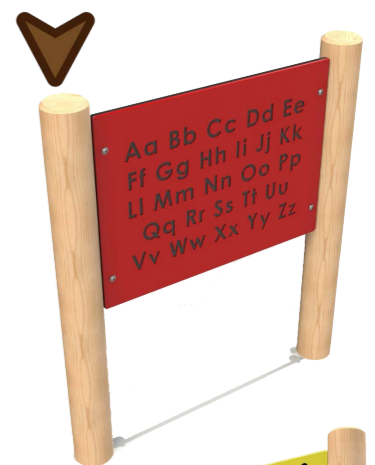

**Porthole Panel**  
L: 250mm  
W: 250mm  
D: 19mm

**SPORT HDPE PANELS**

**Cricket Stumps**  
L: 700mm  
W: 250mm  
D: 19mm

**Small Target Board**  
L: 800mm  
W: 800mm  
D: 19mm

**Large Target Board**  
L: 1200mm  
W: 1200mm  
D: 19mm

**Basketball Backboard**  
L: 1200mm  
W: 1050mm  
D: 19mm

**HDPE PLAY PANELS**

**Lower Case Alphabet Play Panel**  
L 1050 W 125 H 1200mm

**Upper Case Alphabet Play Panel**  
L 1050 W 125 H 1200mm

**Upper & Lower Case Play Panel**  
L 1050 W 125 H 1200mm