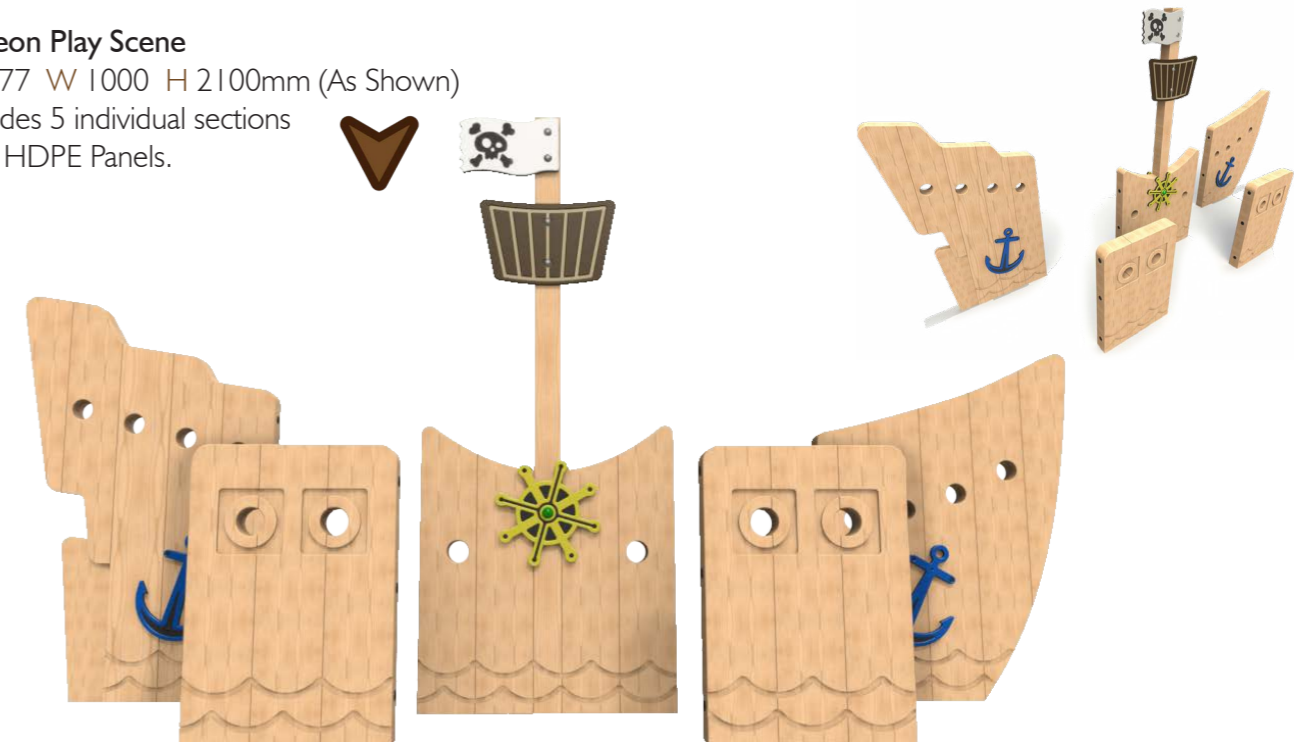

Galleon Play Scene
L 3977 W 1000 H 2100mm (As Shown)
Includes 5 individual sections with HDPE Panels.