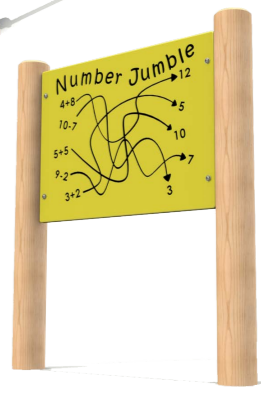

**Porthole Panel**  
L: 250mm  
W: 250mm  
D: 19mm

**SPORT HDPE PANELS**

**Cricket Stumps**  
L: 700mm  
W: 250mm  
D: 19mm

**Small Target Board**  
L: 800mm  
W: 800mm  
D: 19mm

**Large Target Board**  
L: 1200mm  
W: 1200mm  
D: 19mm

**Basketball Backboard**  
L: 1200mm  
W: 1050mm  
D: 19mm

**HDPE PLAY PANELS**

**Lower Case Alphabet Play Panel**  
L 1050 W 125 H 1200mm

**Upper Case Alphabet Play Panel**  
L 1050 W 125 H 1200mm

**Upper & Lower Case Play Panel**  
L 1050 W 125 H 1200mm