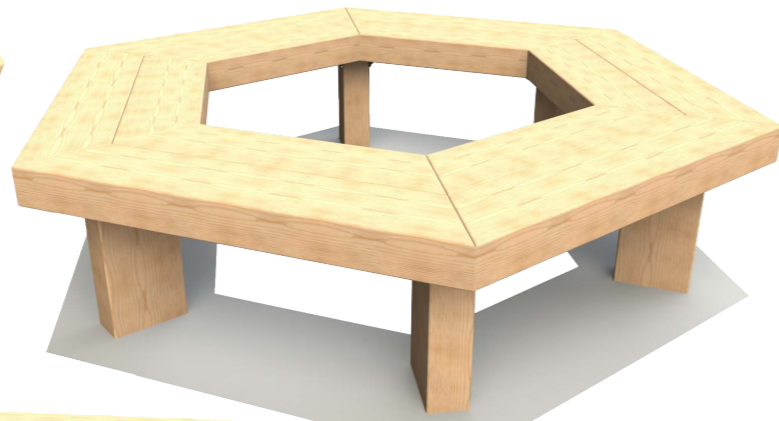

Button Stools

L: 195mm
W: 195mm
H: 400mm

Bespoke options Available

Story Time Seating

2m Hexagonal Tree Seat
L 2056 W 1780 H 470mm

2m Half Hexagonal Bench
L 1983 W 890 H 470mm

3m Open Octagonal Bench
L 3000 W 2663 H 450mm