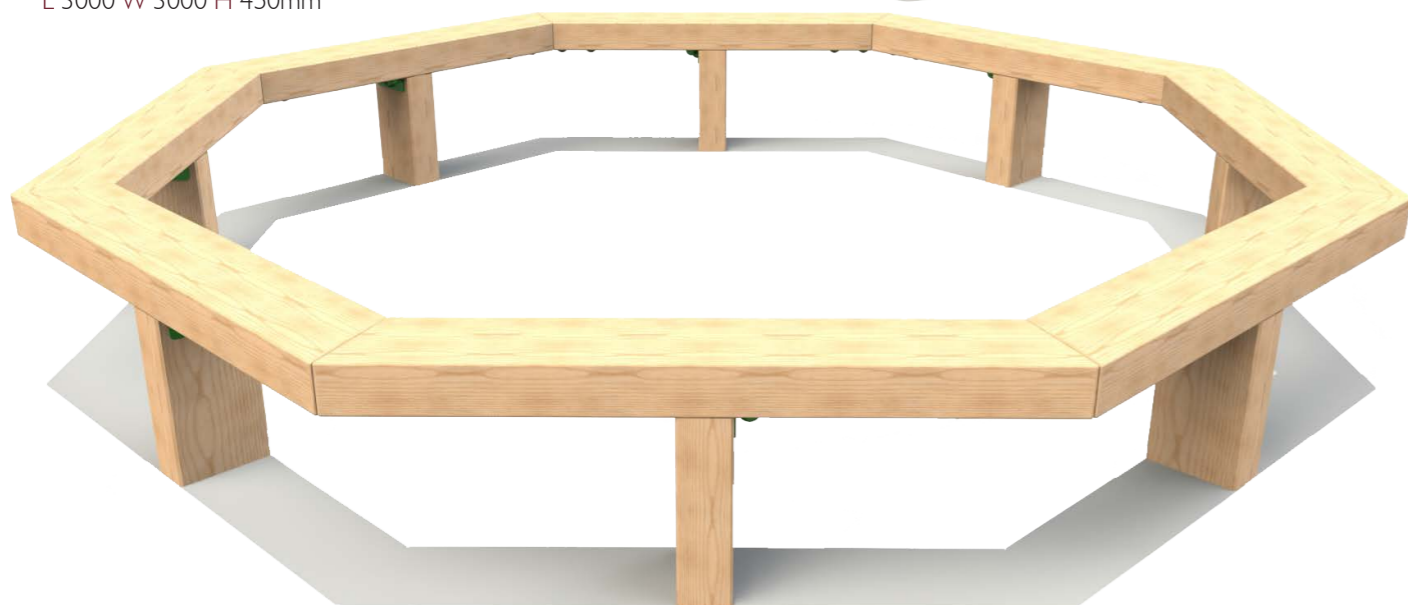

3m Octagonal Tree Seat
L 3000 W 3000 H 450mm