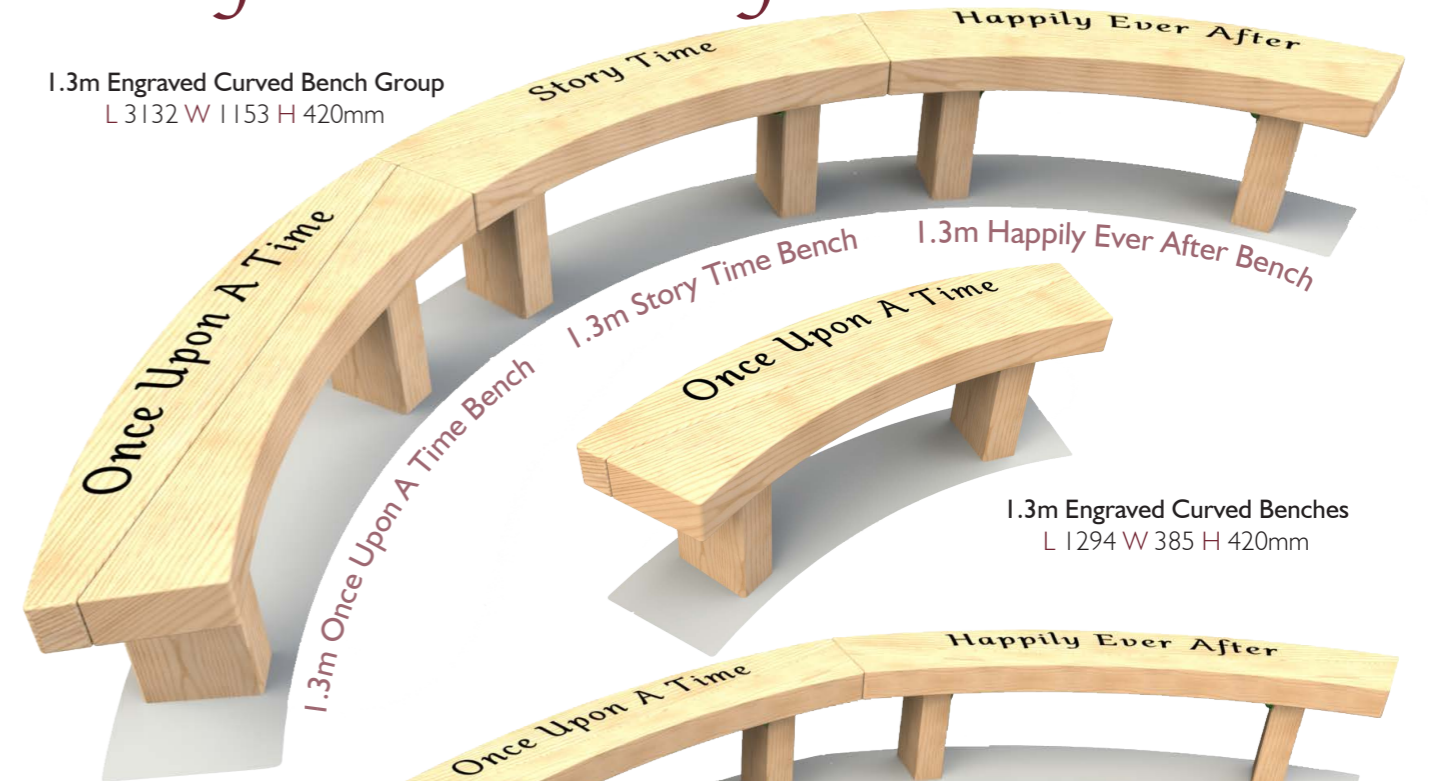

Story Telling Chair
H 1400mm
W 780mm
D 485mm

1.3m Curved Sleeper Bench
L 1294 W 385 H 420mm

1.8m Curved Sleeper Bench
L 1793 W 388 H 420mm

3.6m Sleeper Bench
L 3600 W 195 H 420mm

2.4m Sleeper Bench
L 2400 W 195 H 420mm

1.4m Sleeper Bench
L 1400 W 195 H 420mm

Bespoke options Available

Story Time Seating

1.3m Engraved Curved Bench Group
L 3132 W 1153 H 420mm

1.3m Engraved Curved Benches
L 1294 W 385 H 420mm

1.8m Engraved Curved Bench Group
L 4337 W 1508 H 420mm

1.8m Engraved Curved Benches
L 1793 W 388 H 420mm

Toadstool
L 300 W 300 H 400mm

Additional Toadstool colours available.

Bespoke options Available

Button Stools

L: 195mm
W: 195mm
H: 400mm

Bespoke options Available

Button Stools

L: 195mm
W: 195mm
H: 400mm

Bespoke options Available

Story Time Seating

2m Hexagonal Tree Seat
L 2056 W 1780 H 470mm

2m Half Hexagonal Bench
L 1983 W 890 H 470mm

3m Open Octagonal Bench
L 3000 W 2663 H 450mm