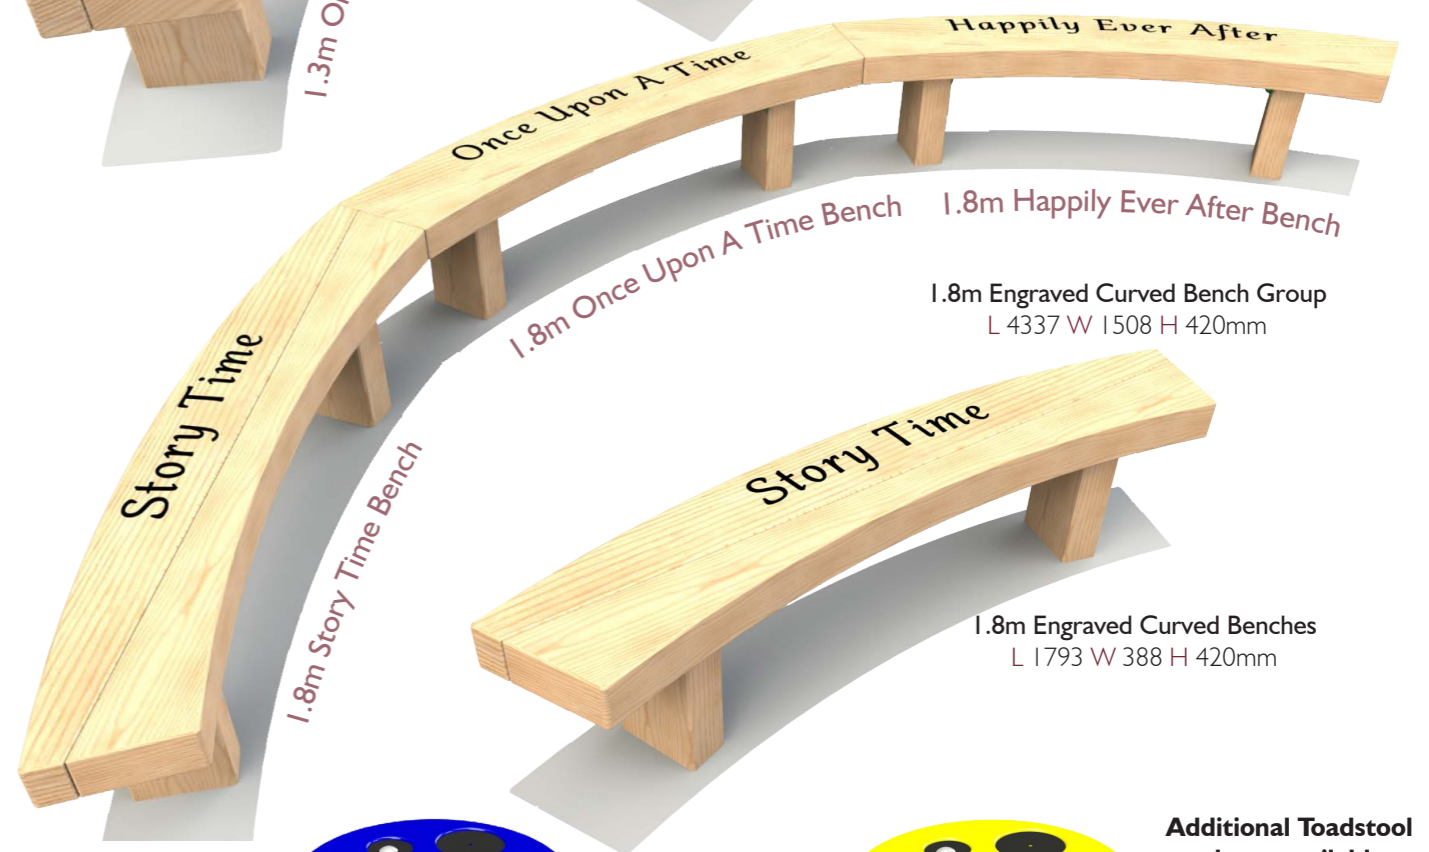

1.3m Engraved Curved Benches
L 1294 W 385 H 420mm

1.8m Engraved Curved Bench Group
L 4337 W 1508 H 420mm

1.8m Engraved Curved Benches
L 1793 W 388 H 420mm