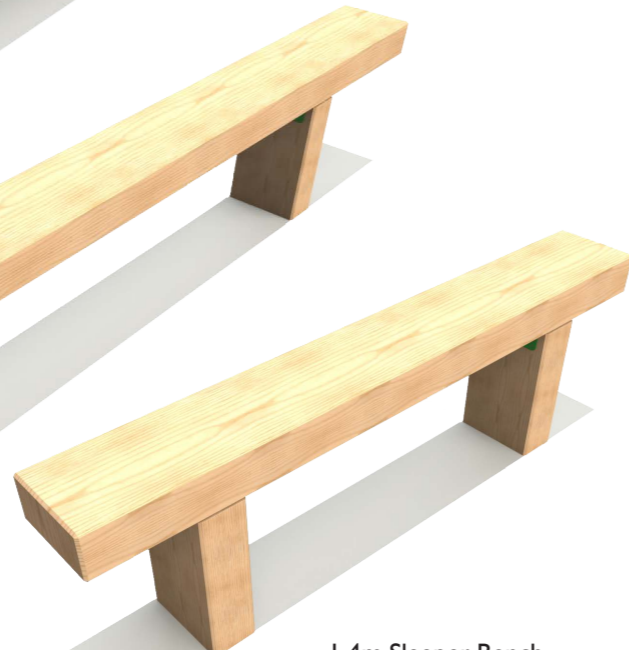

Story Telling Chair
H 1400mm
W 780mm
D 485mm

1.3m Curved Sleeper Bench
L 1294 W 385 H 420mm

1.8m Curved Sleeper Bench
L 1793 W 388 H 420mm

3.6m Sleeper Bench
L 3600 W 195 H 420mm

2.4m Sleeper Bench
L 2400 W 195 H 420mm