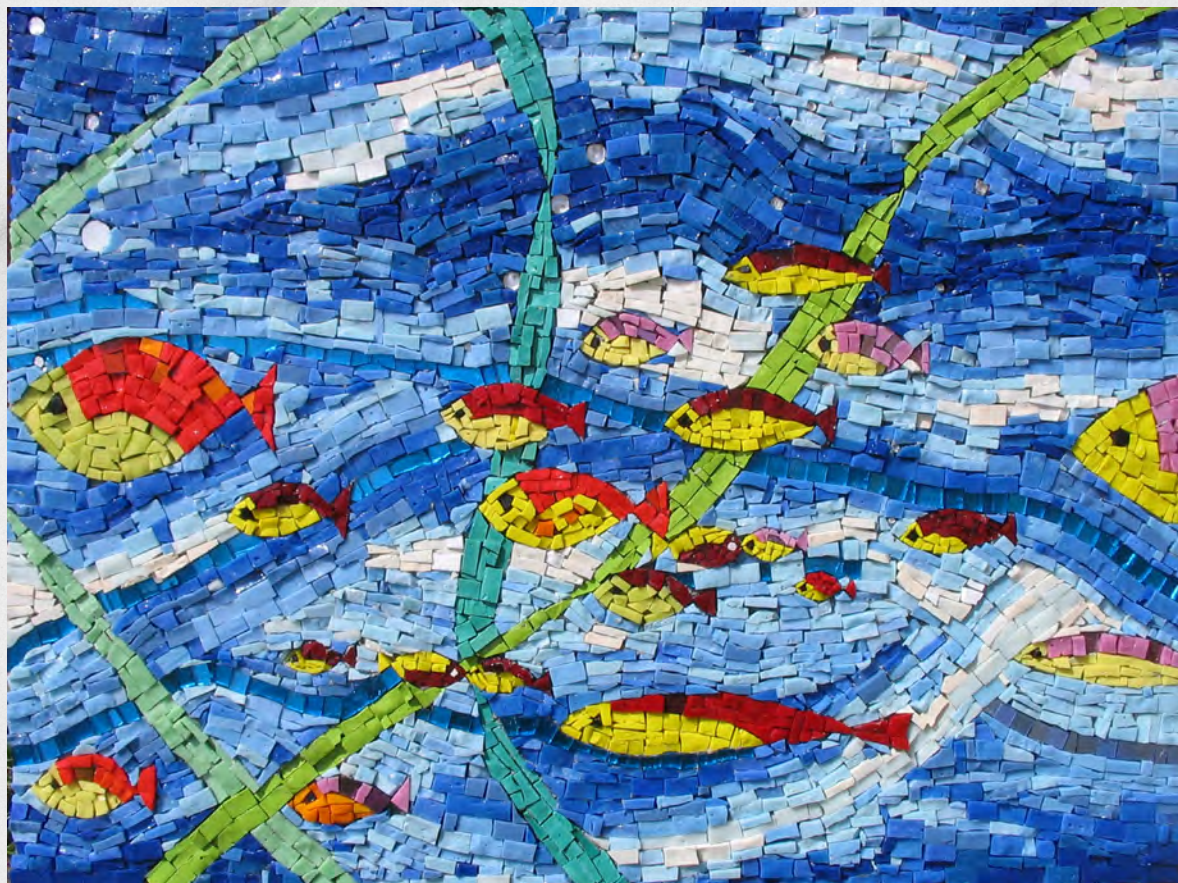

mosaicstudio.eu
PORTFOLIO

COLOUR PALETTE OF BYZANTINE & PIASTRINA CUT

THESE CUTS HAVE **3000** COLOURS OPTIONS INCLUDING SPECIAL **MATT, TRANSPARENT** AND **24K GOLD** COLLECTIONS.

BYZANTINE CUT GIVES A **RUGGED SURFACE** WHICH SPARKLES UNDER LIGHT SOURCES.
PIASTRINA CUT WILL PRODUCE A **FLAT SURFACE** THAT CAN ALSO BE USED AS FLOORING.

BYZANTINE CUT

FLOW OF SPIRIT

DANCING BIRD

mosaicstudio.eu
MARQ RAWLS

BYZANTINE CUT

OCEANIC ENTHUSIASM

BYZANTINE CUT

LOGO OF B&B "4 COLLINES"