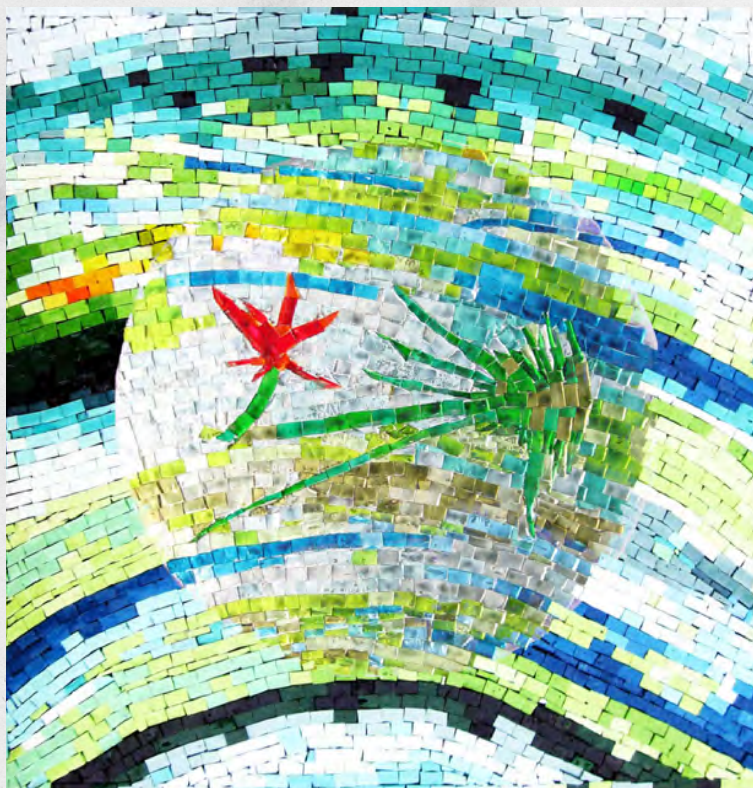

mosaicstudio.eu
PORTFOLIO

COLOUR PALETTE OF BYZANTINE & PIASTRINA CUT

THESE CUTS HAVE **3000** COLOURS OPTIONS INCLUDING SPECIAL **MATT, TRANSPARENT** AND **24K GOLD** COLLECTIONS.

BYZANTINE CUT GIVES A **RUGGED SURFACE** WHICH SPARKLES UNDER LIGHT SOURCES.
PIASTRINA CUT WILL PRODUCE A **FLAT SURFACE** THAT CAN ALSO BE USED AS FLOORING.

SLEEPING BABY BUDDHA

PIASTRINA CUT

REPLICA OF PIGEON MOSAIC

SPANISH ANTIQUE

DECORATIVE BAND COLLECTION 2009: EUROZONE

DECORATIVE BAND COLLECTION 2009: EUROZONE

LOGO OF GOLDEN MAN

24K GOLD

24K GOLD

TRANSPARANT
BYZANTINE CUT

SPRING NIGHT

mosaicstudio.eu
MARQ RAWLS

BYZANTINE CUT - WITH TRANSPARENT COLLECTION

24K GOLD
COMBINATION OF BYZANTINE &
PIASTRINA CUT

ABSTRACTION

24K GOLD

COMBINATION OF BYZANTINE & PIASTRINA CUT - WITH 24K GOLD COLLECTION

COLOUR PALETTE OF ANTIQUE CUT

THIS CUT HAS OVER **500** COLOURS WITH **IRREGULAR EDGE**. IT WILL PRODUCE A **FLAT SURFACE** THAT CAN ALSO BE USED FOR FLOORING.