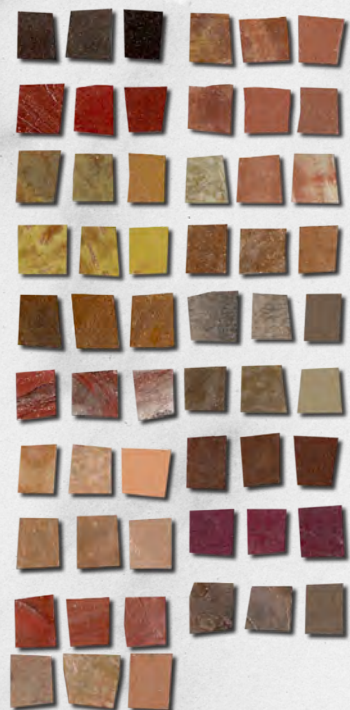

mosaicstudio.eu
PORTFOLIO

COLOUR PALETTE OF BYZANTINE & PIASTRINA CUT

THESE CUTS HAVE **3000** COLOURS OPTIONS INCLUDING SPECIAL **MATT, TRANSPARENT** AND **24K GOLD** COLLECTIONS.

BYZANTINE CUT GIVES A **RUGGED SURFACE** WHICH SPARKLES UNDER LIGHT SOURCES.
PIASTRINA CUT WILL PRODUCE A **FLAT SURFACE** THAT CAN ALSO BE USED AS FLOORING.

24K GOLD

TRANSPARANT
BYZANTINE CUT

SPRING NIGHT

mosaicstudio.eu
MARQ RAWLS

BYZANTINE CUT - WITH TRANSPARENT COLLECTION

24K GOLD
COMBINATION OF BYZANTINE &
PIASTRINA CUT

ABSTRACTION

24K GOLD

COMBINATION OF BYZANTINE & PIASTRINA CUT - WITH 24K GOLD COLLECTION

COLOUR PALETTE OF ANTIQUE CUT

THIS CUT HAS OVER **500** COLOURS WITH **IRREGULAR EDGE**. IT WILL PRODUCE A **FLAT SURFACE** THAT CAN ALSO BE USED FOR FLOORING.