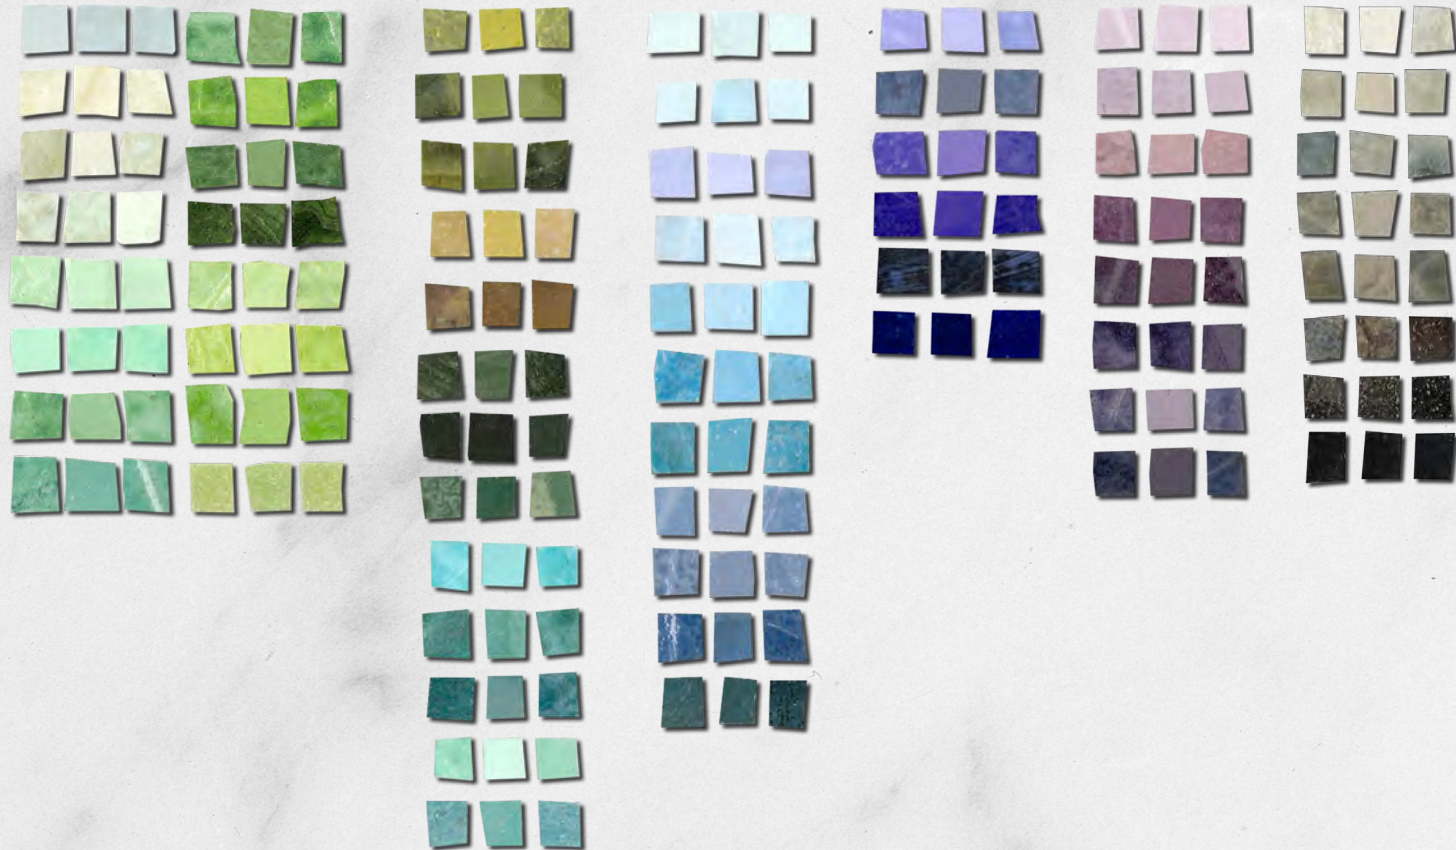

mosaicstudio.eu
PORTFOLIO

COLOUR PALETTE OF BYZANTINE & PIASTRINA CUT

THESE CUTS HAVE **3000** COLOURS OPTIONS INCLUDING SPECIAL **MATT, TRANSPARENT** AND **24K GOLD** COLLECTIONS.

BYZANTINE CUT GIVES A **RUGGED SURFACE** WHICH SPARKLES UNDER LIGHT SOURCES.
PIASTRINA CUT WILL PRODUCE A **FLAT SURFACE** THAT CAN ALSO BE USED AS FLOORING.

24K GOLD

TRANSPARANT
BYZANTINE CUT

SPRING NIGHT

mosaicstudio.eu
MARQ RAWLS

BYZANTINE CUT - WITH TRANSPARENT COLLECTION

24K GOLD
COMBINATION OF BYZANTINE &
PIASTRINA CUT

ABSTRACTION

24K GOLD

COMBINATION OF BYZANTINE & PIASTRINA CUT - WITH 24K GOLD COLLECTION

COLOUR PALETTE OF ANTIQUE CUT

THIS CUT HAS OVER **500** COLOURS WITH **IRREGULAR EDGE**. IT WILL PRODUCE A **FLAT SURFACE** THAT CAN ALSO BE USED FOR FLOORING.