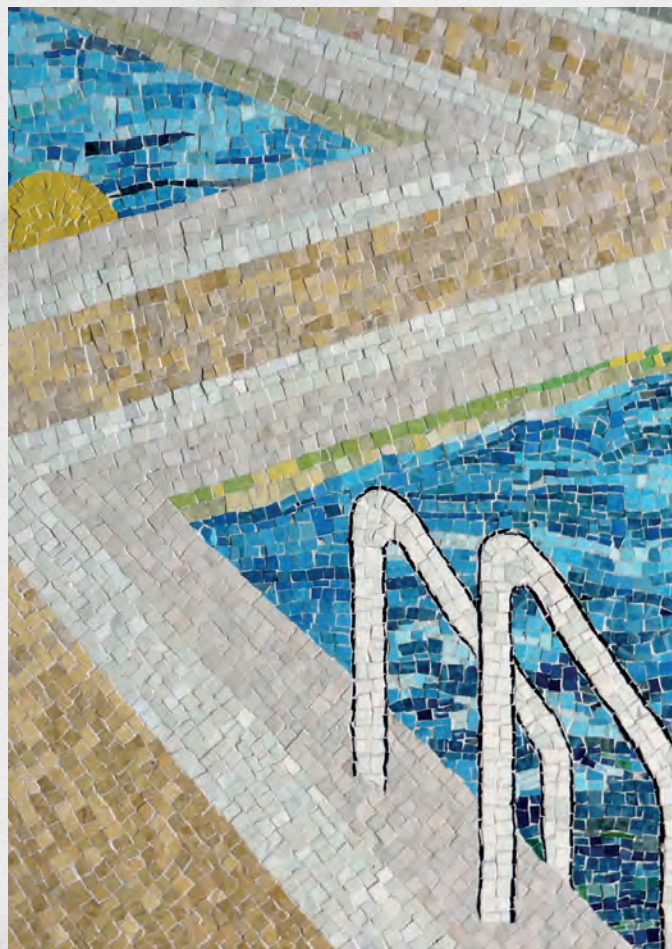

mosaicstudio.eu
PORTFOLIO

COLOUR PALETTE OF BYZANTINE & PIASTRINA CUT

THESE CUTS HAVE **3000** COLOURS OPTIONS INCLUDING SPECIAL **MATT, TRANSPARENT** AND **24K GOLD** COLLECTIONS.

BYZANTINE CUT GIVES A **RUGGED SURFACE** WHICH SPARKLES UNDER LIGHT SOURCES.
PIASTRINA CUT WILL PRODUCE A **FLAT SURFACE** THAT CAN ALSO BE USED AS FLOORING.

COMBINATION OF BYZANTINE & PIASTRINA CUT - WITH 24K GOLD COLLECTION

COLOUR PALETTE OF ANTIQUE CUT

THIS CUT HAS OVER **500** COLOURS WITH **IRREGULAR EDGE**. IT WILL PRODUCE A **FLAT SURFACE** THAT CAN ALSO BE USED FOR FLOORING.

ANTIQUÉ CUT

JUGENDSTIL PATTERN

POOLSIDE TRANQUILITY

mosaicstudio.eu
MARQ RAWLS

ANTIQUE CUT

STARS CHASING

ANTIQUE CUT