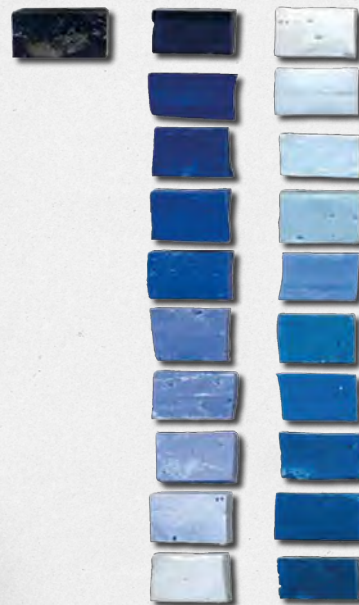

mosaicstudio.eu
PORTFOLIO

COLOUR PALETTE OF BYZANTINE & PIASTRINA CUT

THESE CUTS HAVE **3000** COLOURS OPTIONS INCLUDING SPECIAL **MATT, TRANSPARENT** AND **24K GOLD** COLLECTIONS.

BYZANTINE CUT GIVES A **RUGGED SURFACE** WHICH SPARKLES UNDER LIGHT SOURCES.
PIASTRINA CUT WILL PRODUCE A **FLAT SURFACE** THAT CAN ALSO BE USED AS FLOORING.

SLEEPING BABY BUDDHA

PIASTRINA CUT

REPLICA OF PIGEON MOSAIC

SPANISH ANTIQUE

DECORATIVE BAND COLLECTION 2009: EUROZONE

DECORATIVE BAND COLLECTION 2009: EUROZONE

LOGO OF GOLDEN MAN

24K GOLD

24K GOLD

TRANSPARANT
BYZANTINE CUT

SPRING NIGHT

mosaicstudio.eu
MARQ RAWLS

BYZANTINE CUT - WITH TRANSPARENT COLLECTION

24K GOLD
COMBINATION OF BYZANTINE &
PIASTRINA CUT

ABSTRACTION

24K GOLD

COMBINATION OF BYZANTINE & PIASTRINA CUT - WITH 24K GOLD COLLECTION

COLOUR PALETTE OF ANTIQUE CUT

THIS CUT HAS OVER **500** COLOURS WITH **IRREGULAR EDGE**. IT WILL PRODUCE A **FLAT SURFACE** THAT CAN ALSO BE USED FOR FLOORING.