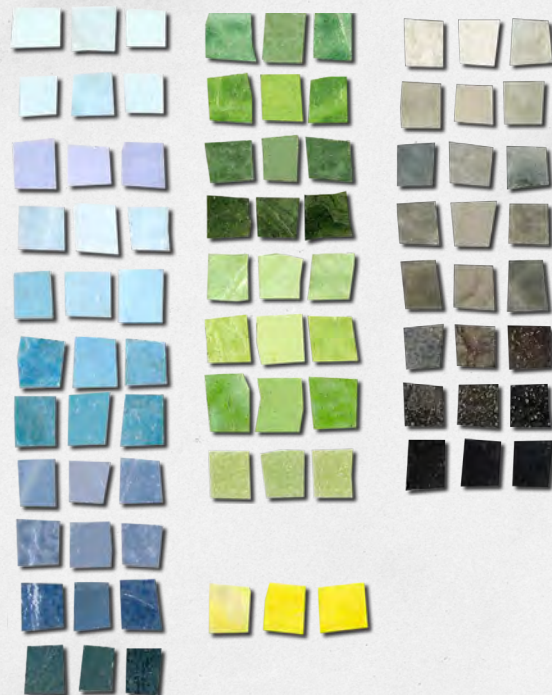

mosaicstudio.eu
PORTFOLIO

COLOUR PALETTE OF BYZANTINE & PIASTRINA CUT

THESE CUTS HAVE **3000** COLOURS OPTIONS INCLUDING SPECIAL **MATT, TRANSPARENT** AND **24K GOLD** COLLECTIONS.

BYZANTINE CUT GIVES A **RUGGED SURFACE** WHICH SPARKLES UNDER LIGHT SOURCES.
PIASTRINA CUT WILL PRODUCE A **FLAT SURFACE** THAT CAN ALSO BE USED AS FLOORING.

COMBINATION OF BYZANTINE & PIASTRINA CUT - WITH 24K GOLD COLLECTION

COLOUR PALETTE OF ANTIQUE CUT

THIS CUT HAS OVER **500** COLOURS WITH **IRREGULAR EDGE**. IT WILL PRODUCE A **FLAT SURFACE** THAT CAN ALSO BE USED FOR FLOORING.

ANTIQUÉ CUT

JUGENDSTIL PATTERN

POOLSIDE TRANQUILITY

mosaicstudio.eu
MARQ RAWLS

ANTIQUE CUT

STARS CHASING

ANTIQUE CUT