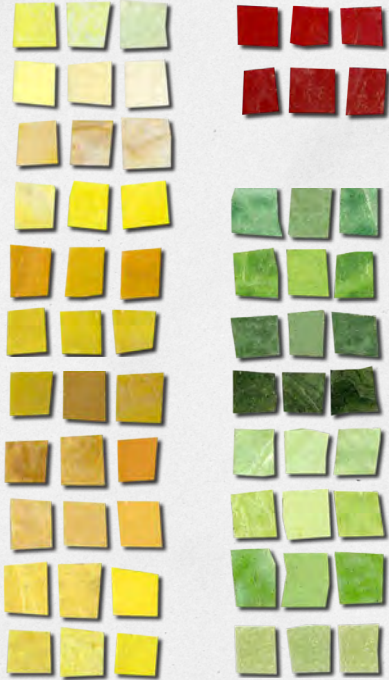

JUGENDSTIL PATTERN