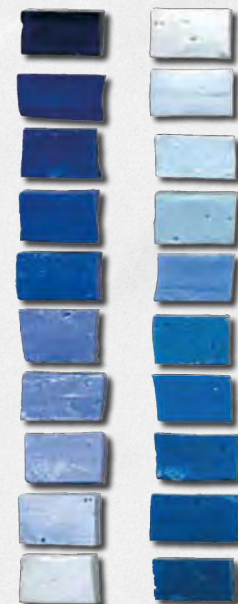

mosaicstudio.eu
PORTFOLIO

COLOUR PALETTE OF BYZANTINE & PIASTRINA CUT

THESE CUTS HAVE **3000** COLOURS OPTIONS INCLUDING SPECIAL **MATT, TRANSPARENT** AND **24K GOLD** COLLECTIONS.

BYZANTINE CUT GIVES A **RUGGED SURFACE** WHICH SPARKLES UNDER LIGHT SOURCES.
PIASTRINA CUT WILL PRODUCE A **FLAT SURFACE** THAT CAN ALSO BE USED AS FLOORING.

BYZANTINE CUT

FLOW OF SPIRIT

DANCING BIRD

mosaicstudio.eu
MARQ RAWLS

BYZANTINE CUT

OCEANIC ENTHUSIASM

BYZANTINE CUT

LOGO OF B&B "4 COLLINES"

mosaicstudio.eu
MARQ RAWLS

BYZANTINE CUT

DECORATIVE BAND COLLECTION 2016: ONELINER

SAXOPHONE PLAYER

mosaicstudio.eu
MARQ RAWLS

24K GOLD

BYZANTINE CUT - WITH 24K GOLD COLLECTION

CREATURES IN A GEOMETRIC WORLD

COMBINATION OF BYZANTINE & PIASTRINA CUT - WITH 24K GOLD COLLECTION

COLOUR PALETTE OF ANTIQUE CUT

THIS CUT HAS OVER **500** COLOURS WITH **IRREGULAR EDGE**. IT WILL PRODUCE A **FLAT SURFACE** THAT CAN ALSO BE USED FOR FLOORING.