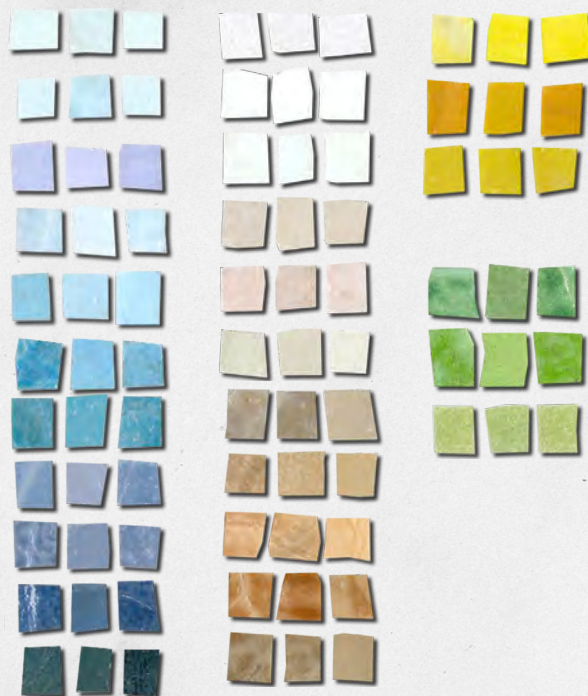

mosaicstudio.eu
PORTFOLIO

COLOUR PALETTE OF BYZANTINE & PIASTRINA CUT

THESE CUTS HAVE **3000** COLOURS OPTIONS INCLUDING SPECIAL **MATT, TRANSPARENT** AND **24K GOLD** COLLECTIONS.

BYZANTINE CUT GIVES A **RUGGED SURFACE** WHICH SPARKLES UNDER LIGHT SOURCES.
PIASTRINA CUT WILL PRODUCE A **FLAT SURFACE** THAT CAN ALSO BE USED AS FLOORING.

COMBINATION OF BYZANTINE & PIASTRINA CUT - WITH 24K GOLD COLLECTION

COLOUR PALETTE OF ANTIQUE CUT

THIS CUT HAS OVER **500** COLOURS WITH **IRREGULAR EDGE**. IT WILL PRODUCE A **FLAT SURFACE** THAT CAN ALSO BE USED FOR FLOORING.

ANTIQUÉ CUT

JUGENDSTIL PATTERN

POOLSIDE TRANQUILITY

mosaicstudio.eu
MARQ RAWLS

ANTIQUE CUT

STARS CHASING

ANTIQUE CUT