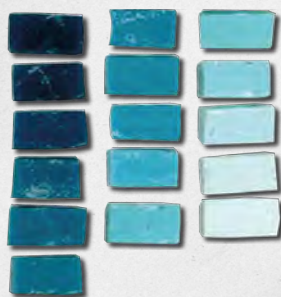

DANCING BIRD

mosaicstudio.eu
MARQ RAWLS

BYZANTINE CUT