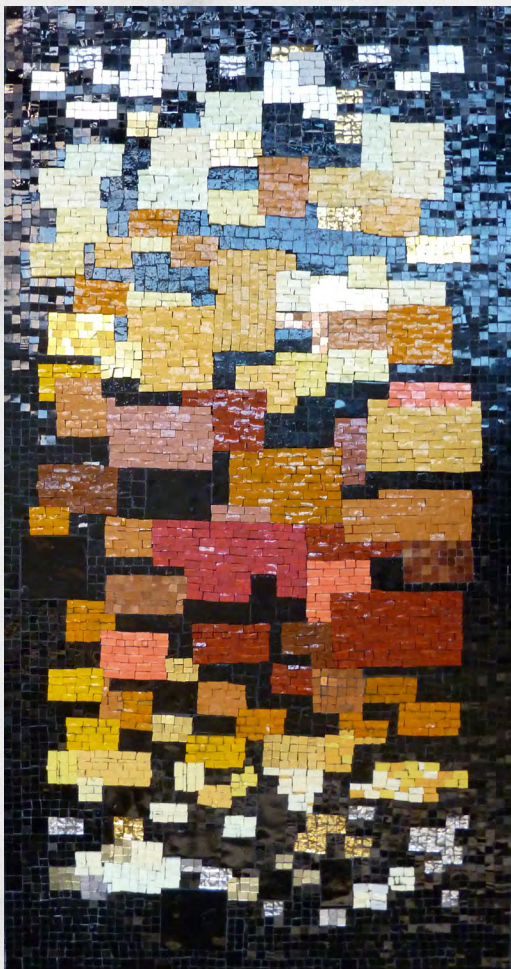

mosaicstudio.eu
PORTFOLIO

COLOUR PALETTE OF BYZANTINE & PIASTRINA CUT

THESE CUTS HAVE **3000** COLOURS OPTIONS INCLUDING SPECIAL **MATT, TRANSPARENT** AND **24K GOLD** COLLECTIONS.

BYZANTINE CUT GIVES A **RUGGED SURFACE** WHICH SPARKLES UNDER LIGHT SOURCES.
PIASTRINA CUT WILL PRODUCE A **FLAT SURFACE** THAT CAN ALSO BE USED AS FLOORING.

BYZANTINE CUT

FLOW OF SPIRIT

DANCING BIRD

mosaicstudio.eu
MARQ RAWLS

BYZANTINE CUT

OCEANIC ENTHUSIASM

BYZANTINE CUT

LOGO OF B&B "4 COLLINES"

24K GOLD

TRANSPARANT
BYZANTINE CUT

SPRING NIGHT

mosaicstudio.eu
MARQ RAWLS

BYZANTINE CUT - WITH TRANSPARENT COLLECTION

24K GOLD
COMBINATION OF BYZANTINE &
PIASTRINA CUT

ABSTRACTION

24K GOLD

COMBINATION OF BYZANTINE & PIASTRINA CUT - WITH 24K GOLD COLLECTION

COLOUR PALETTE OF ANTIQUE CUT

THIS CUT HAS OVER **500** COLOURS WITH **IRREGULAR EDGE**. IT WILL PRODUCE A **FLAT SURFACE** THAT CAN ALSO BE USED FOR FLOORING.