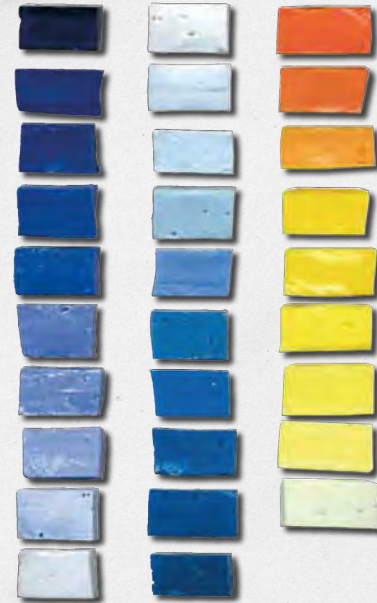

DECORATIVE BAND COLLECTION 2016: ONELINER