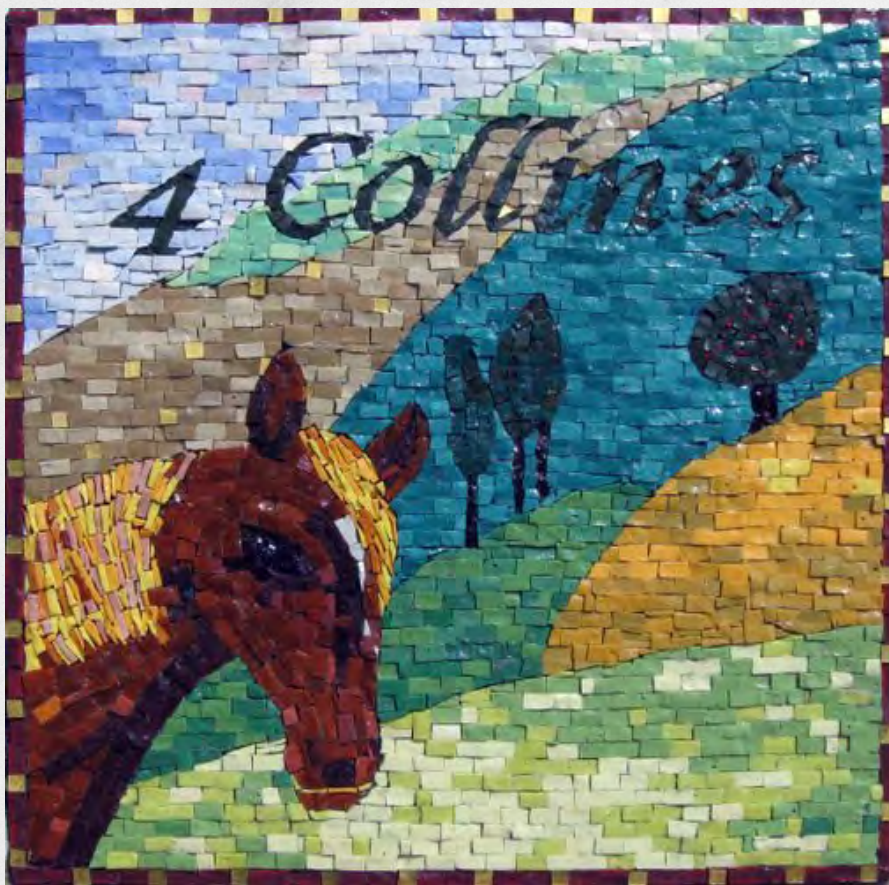

mosaicstudio.eu
PORTFOLIO

COLOUR PALETTE OF BYZANTINE & PIASTRINA CUT

THESE CUTS HAVE **3000** COLOURS OPTIONS INCLUDING SPECIAL **MATT, TRANSPARENT** AND **24K GOLD** COLLECTIONS.

BYZANTINE CUT GIVES A **RUGGED SURFACE** WHICH SPARKLES UNDER LIGHT SOURCES.
PIASTRINA CUT WILL PRODUCE A **FLAT SURFACE** THAT CAN ALSO BE USED AS FLOORING.

BYZANTINE CUT

FLOW OF SPIRIT

DANCING BIRD

mosaicstudio.eu
MARQ RAWLS

BYZANTINE CUT

OCEANIC ENTHUSIASM

BYZANTINE CUT

LOGO OF B&B "4 COLLINES"

mosaicstudio.eu
MARQ RAWLS

BYZANTINE CUT

DECORATIVE BAND COLLECTION 2016: ONELINER

SAXOPHONE PLAYER

mosaicstudio.eu
MARQ RAWLS

24K GOLD

BYZANTINE CUT - WITH 24K GOLD COLLECTION

CREATURES IN A GEOMETRIC WORLD