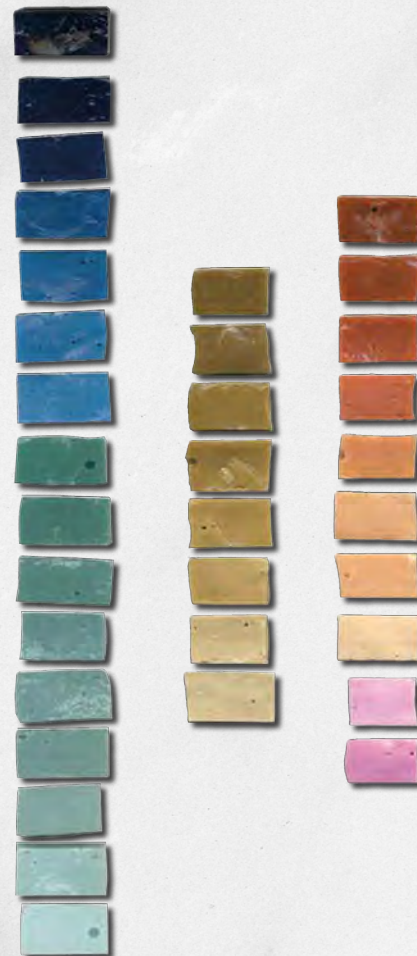

LOGO OF B&B "4 COLLINES"

mosaicstudio.eu
MARQ RAWLS

BYZANTINE CUT