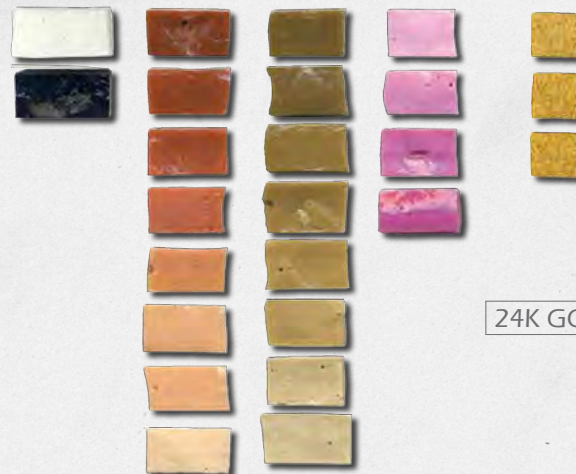

SAXOPHONE PLAYER

mosaicstudio.eu
MARQ RAWLS

24K GOLD

BYZANTINE CUT - WITH 24K GOLD COLLECTION