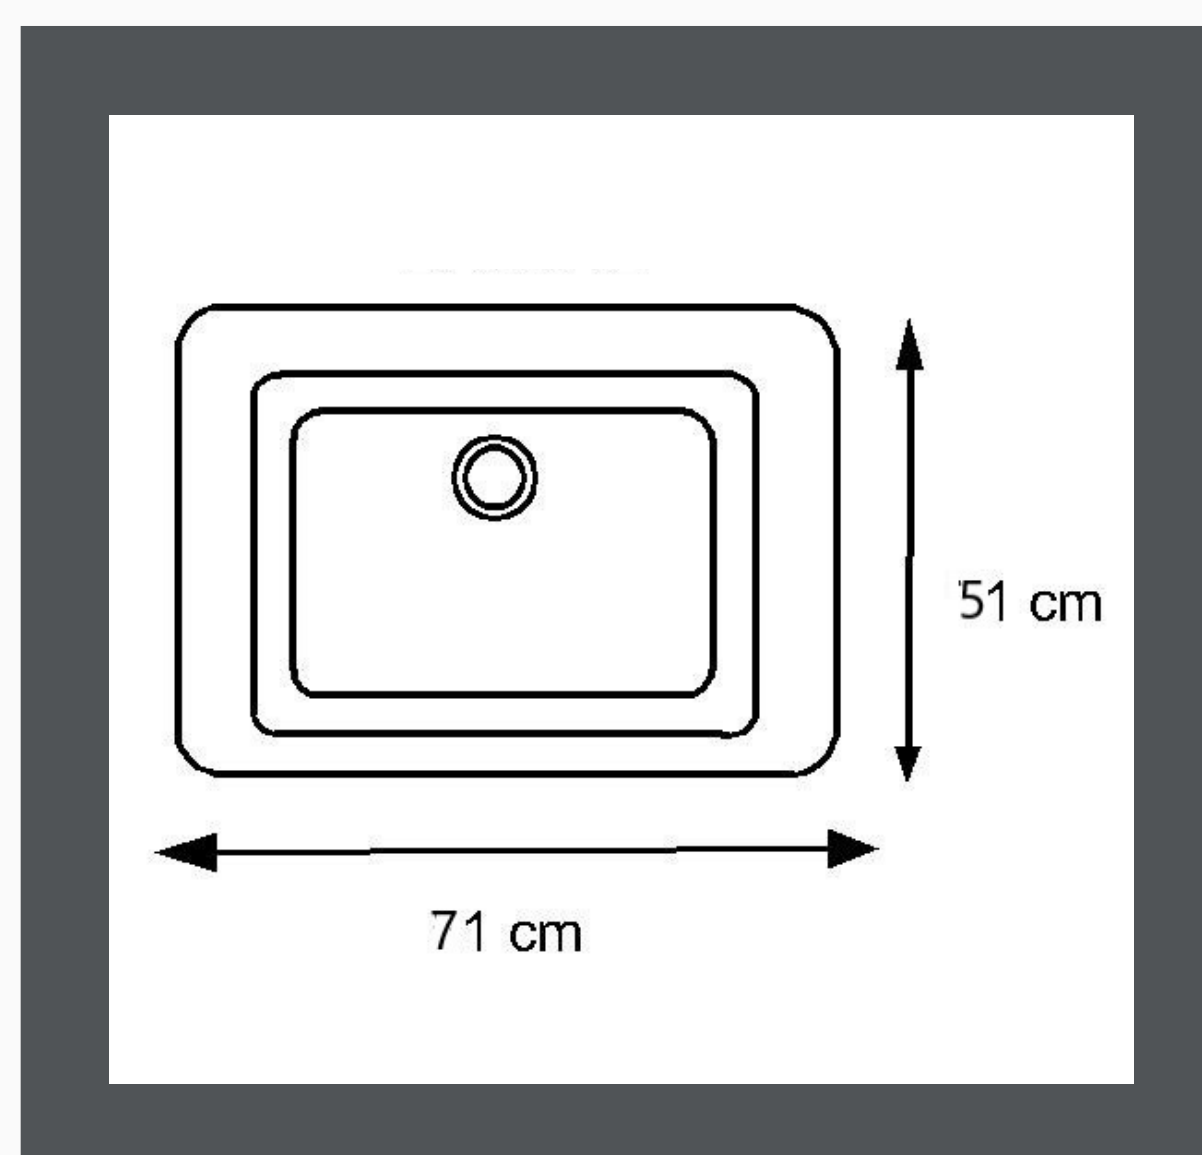

# ANBA

Top/Under: 86x49x21

## Double Bowl

Product Code	Zero Level	Weight(kg)
13208705101	86x49x21	14.30

# DEBA

Onefour Bowl

Top/Under: 81x49x21

Product Code	Zero Level	Weight(kg)
1420305001	81x49x21	14.30

# LIDA

Top/Under: 51x71x23

Big Square

Product Code	Zero Level	Weight(kg)
12107105101	71x51x23	12.50