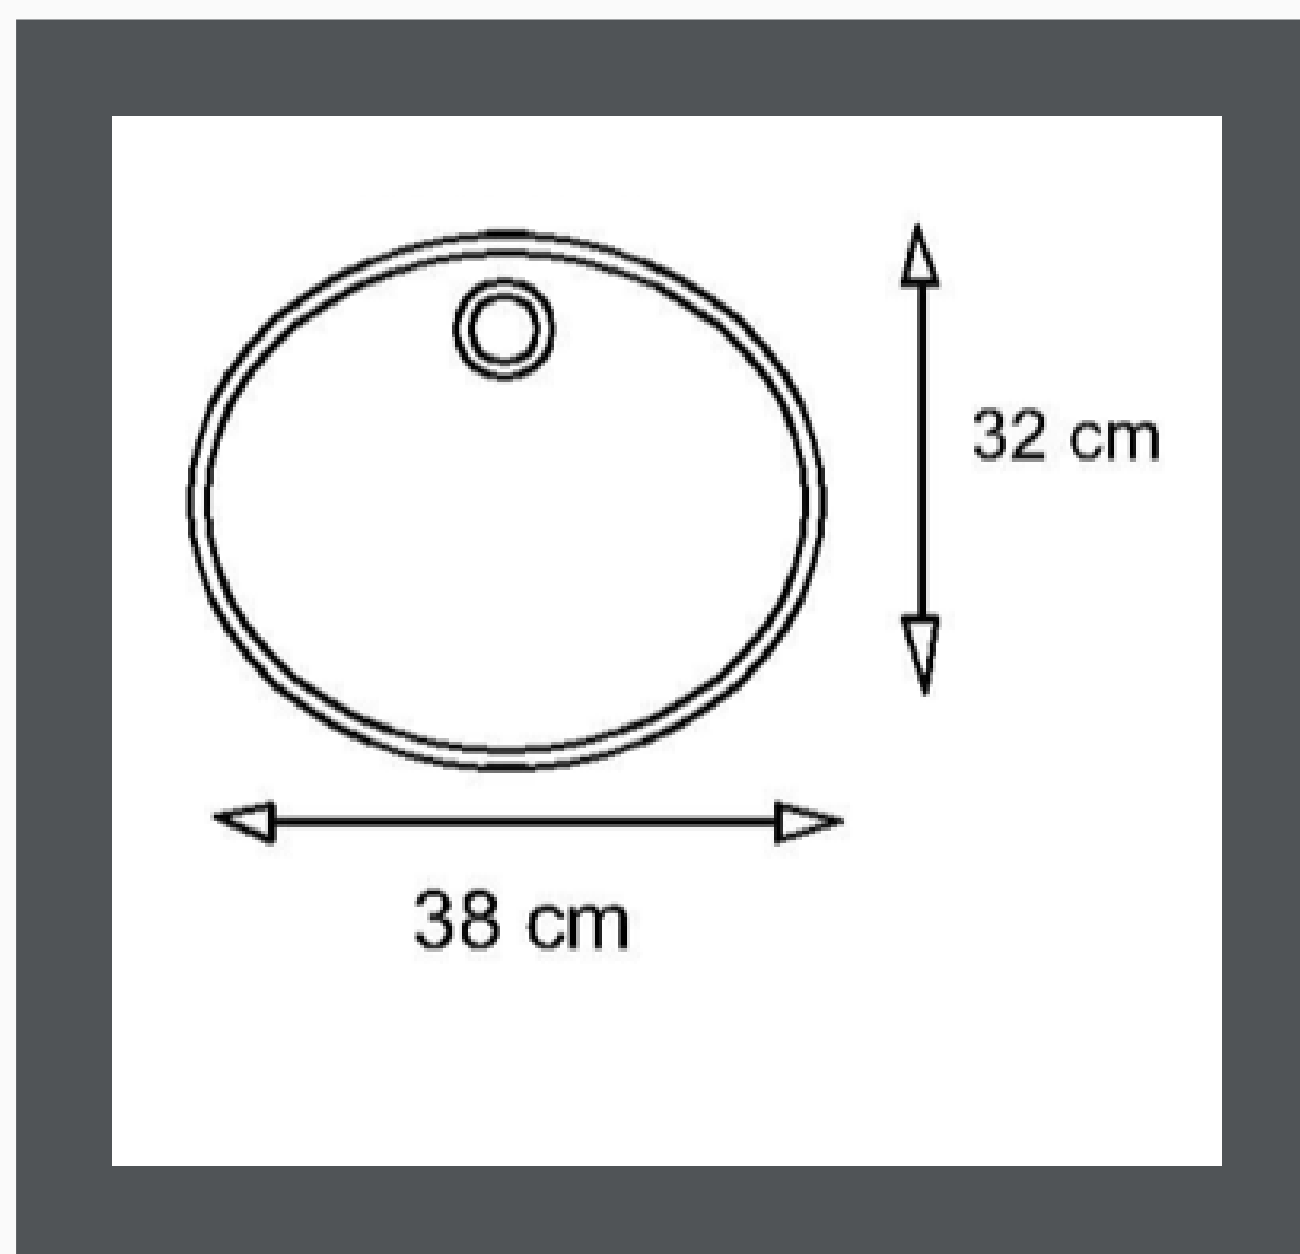

# BUSI

Oval

Top Under: 38x32x13

Product Code	Zero Level	Weight(kg)
43103803201	38x32x13	2.50

# DEBA

Onefour Bowl

Top/Under: 81x49x21

Product Code	Zero Level	Weight(kg)
1420305001	81x49x21	14.30

# LIDA

Top/Under: 51x71x23

Big Square

Product Code	Zero Level	Weight(kg)
12107105101	71x51x23	12.50

# VILO

Solid Surface

Top/Under: 1200x900x25

Product Code	Zero Level	Weight(kg)
61012009001	1200x900x25	32.00

new