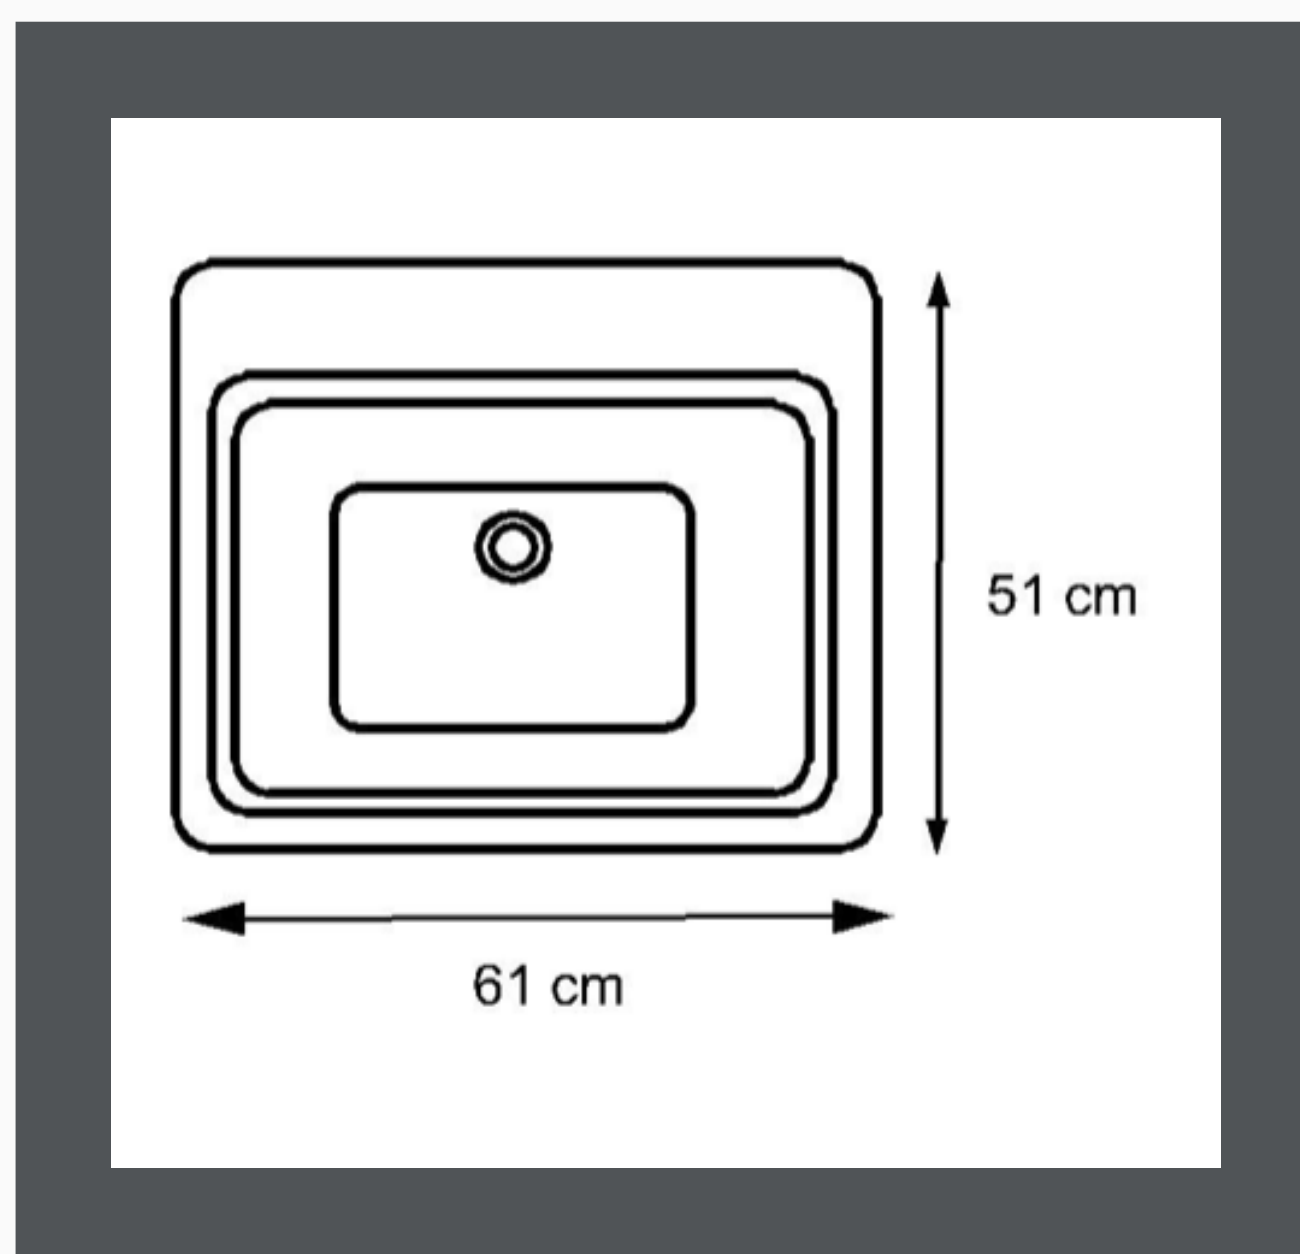

# TAJI

Square

Top/Under: 42x40x20

Product Code	Zero Level	Weight(kg)
42104204001	40x42x20	6.50

# FERA

Single Bowl

Top/Under: 61x51x21

Product Code	Zero Level	Weight(kg)
12106105101	61x51x21	10.10

## Double Bowl

Product Code	Zero Level	Weight(kg)
13208705101	86x49x21	14.30

# DEBA

Onefour Bowl

Top/Under: 81x49x21

Product Code	Zero Level	Weight(kg)
1420305001	81x49x21	14.30