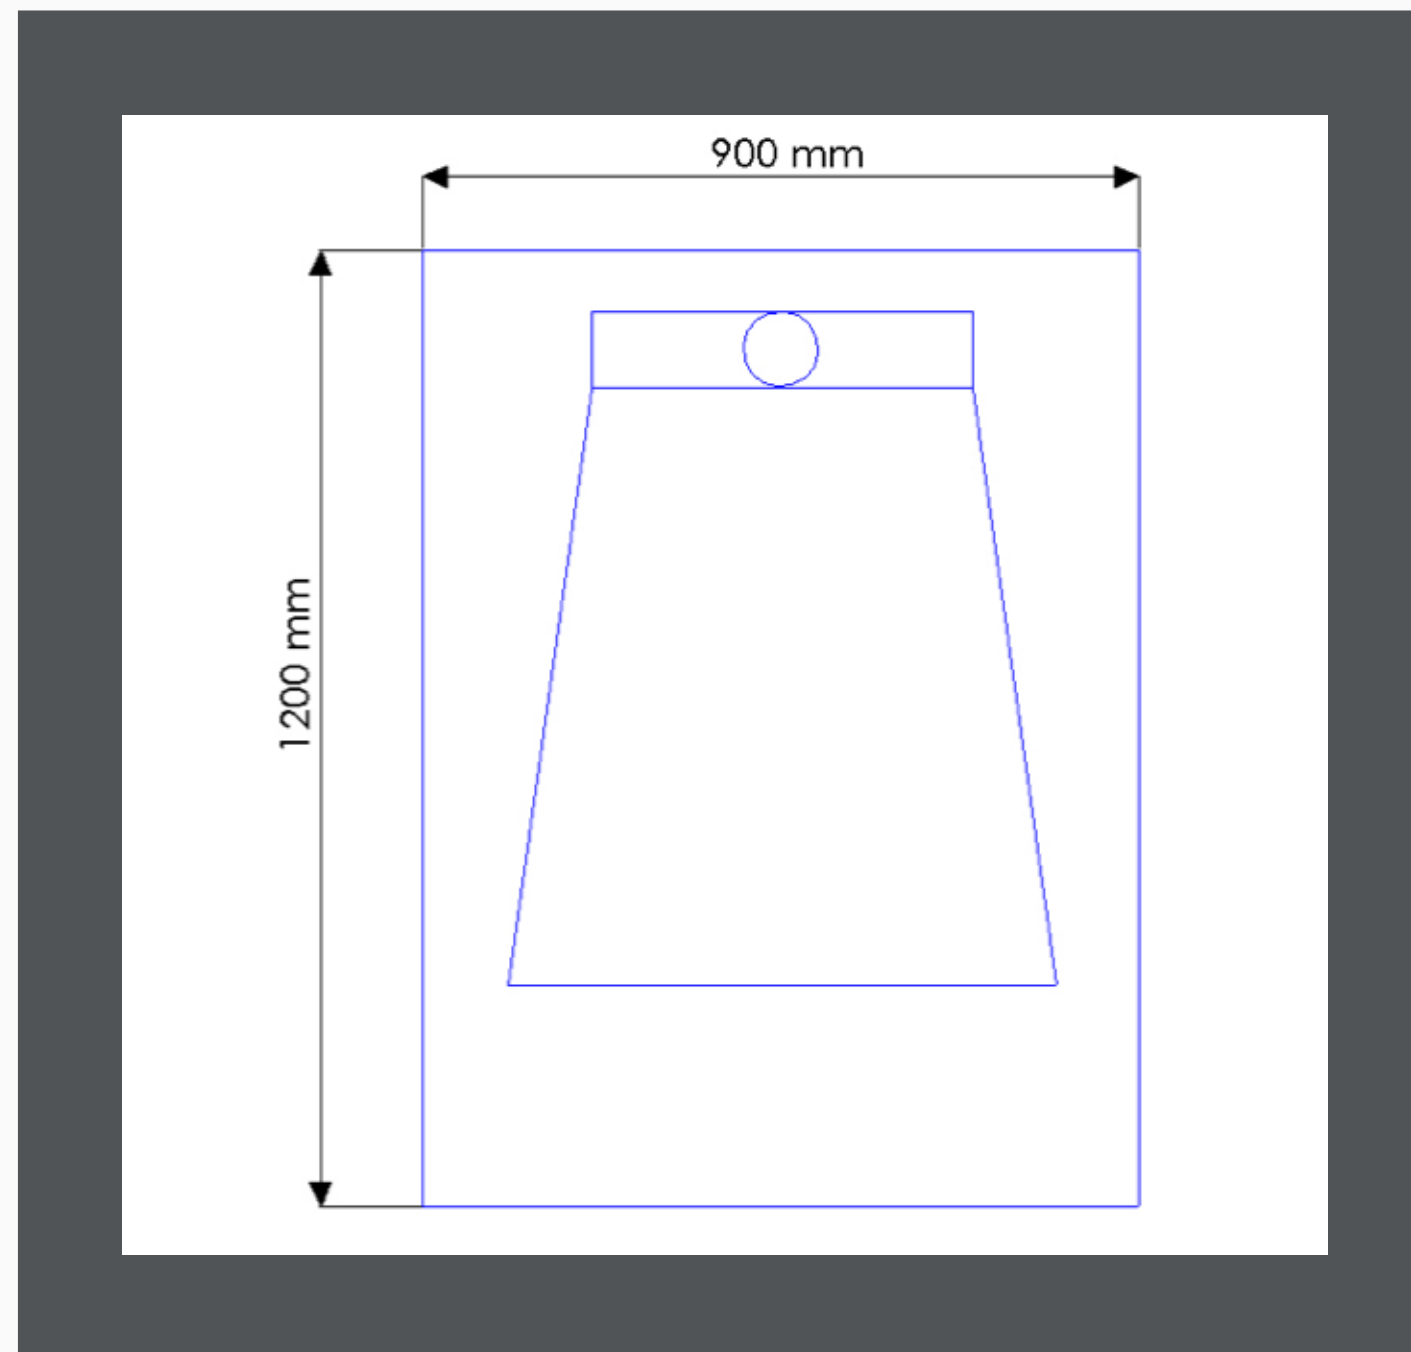

## Double Bowl

Product Code	Zero Level	Weight(kg)
13208705101	86x49x21	14.30

# DEBA

Onefour Bowl

Top/Under: 81x49x21

Product Code	Zero Level	Weight(kg)
1420305001	81x49x21	14.30

# LIDA

Top/Under: 51x71x23

Big Square

Product Code	Zero Level	Weight(kg)
12107105101	71x51x23	12.50

# VILO

Solid Surface

Top/Under: 1200x900x25

Product Code	Zero Level	Weight(kg)
61012009001	1200x900x25	32.00

new