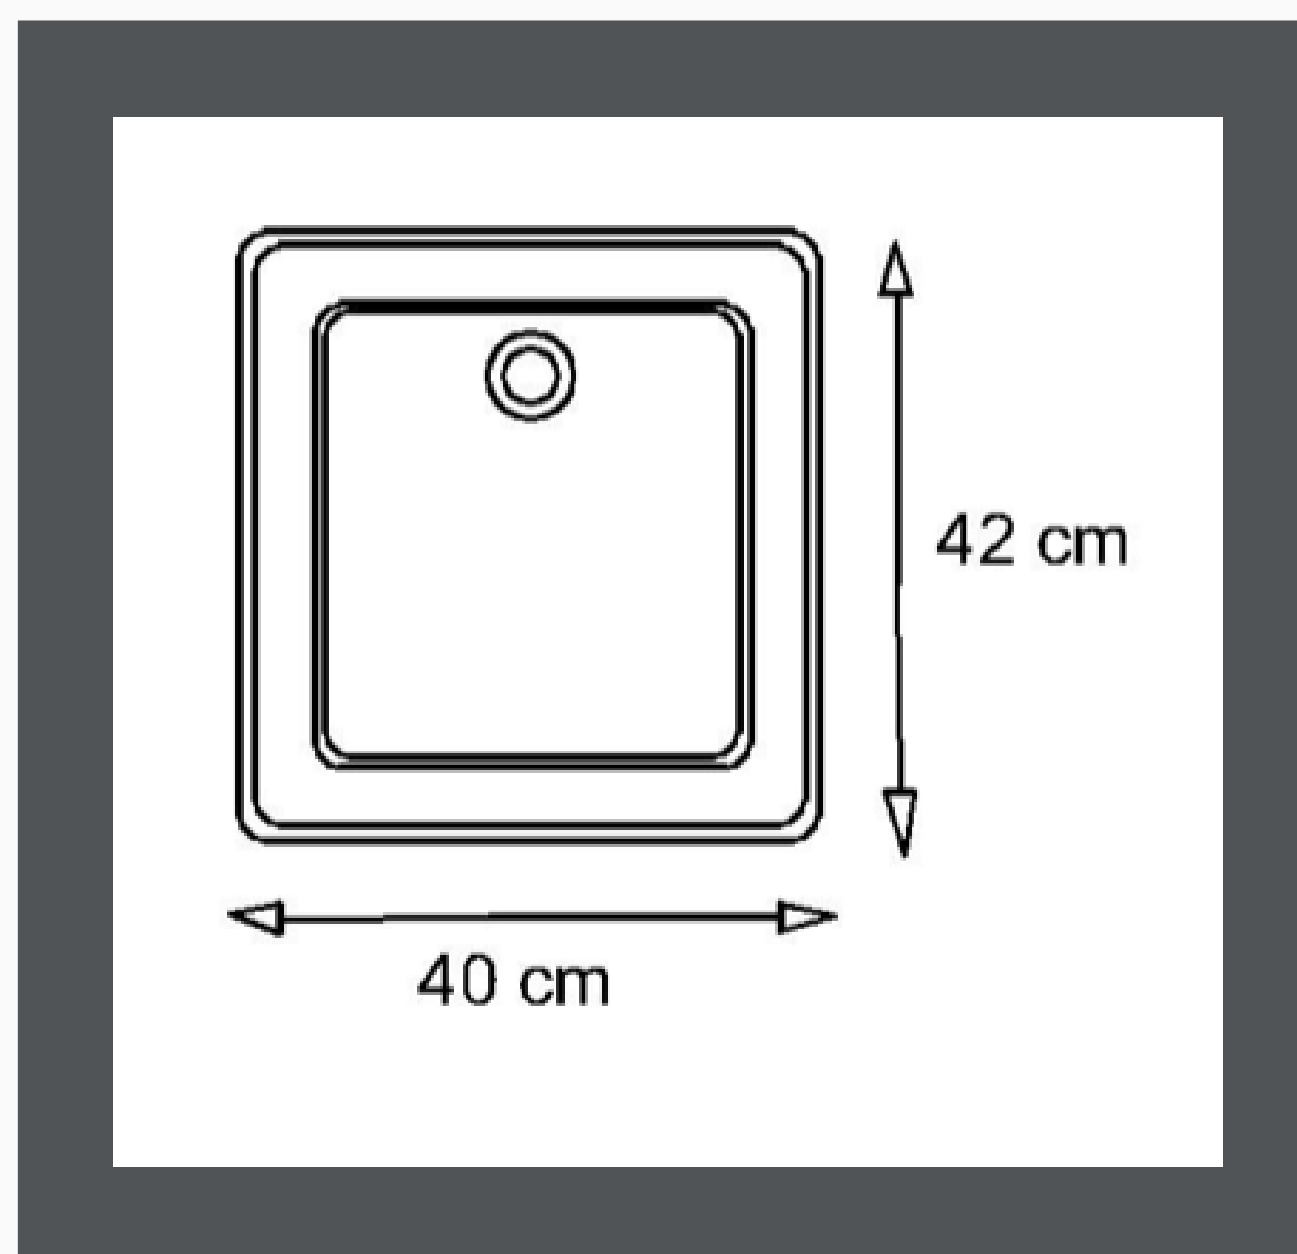

TAJI

Square

Top/Under: 42x40x20

Product Code	Zero Level	Weight(kg)
42104204001	40x42x20	6.50