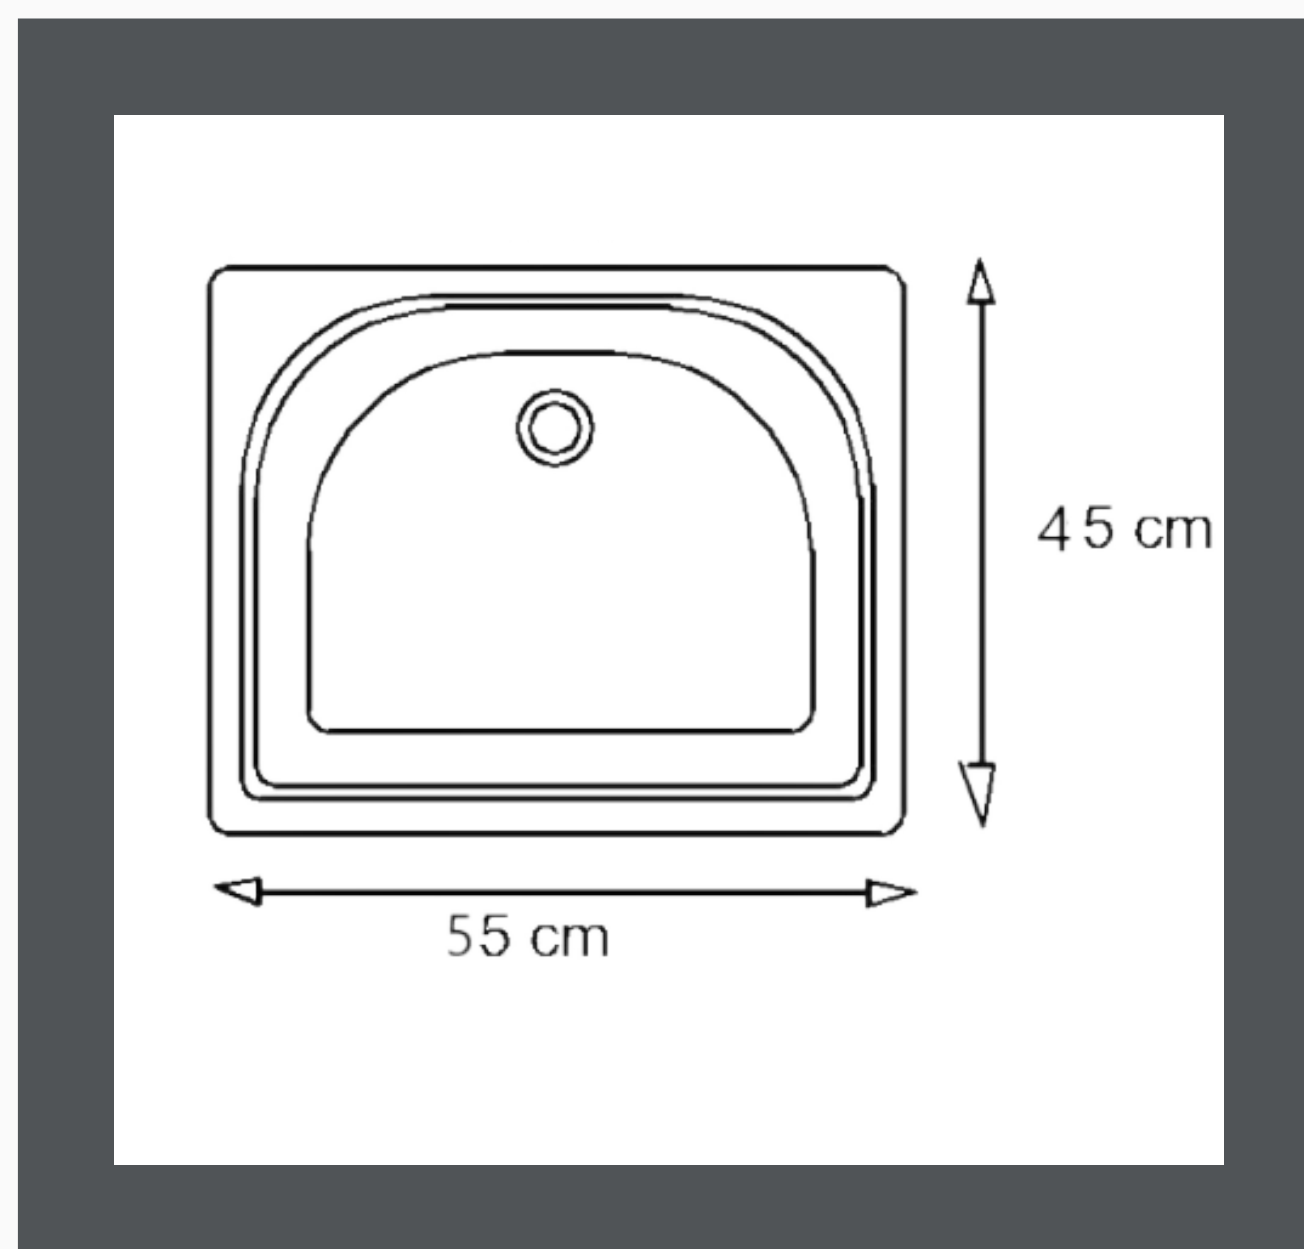

# FERA

Single Bowl

Top/Under: 61x51x21

Product Code	Zero Level	Weight(kg)
12106105101	61x51x21	10.10

## Single Bowl

Product Code	Zero Level	Weight(kg)
11105604601	55x45x18	8.10

## Double Bowl

Product Code	Zero Level	Weight(kg)
13208705101	86x49x21	14.30