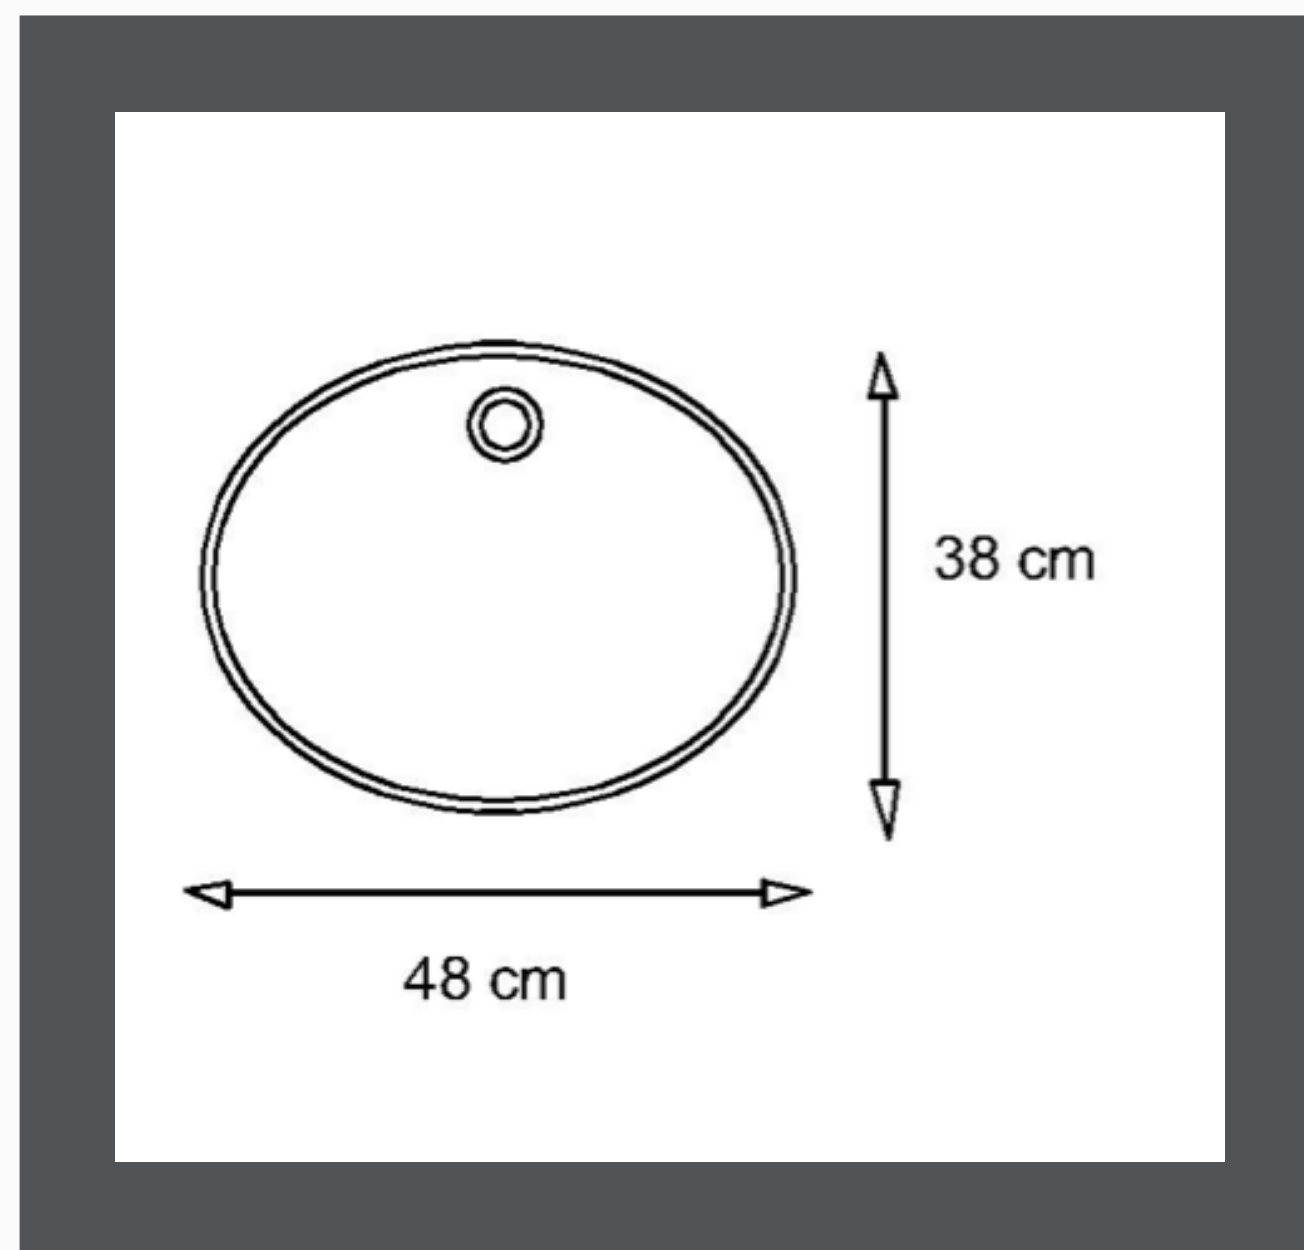

# BUSI

Oval

Top Under: 38x32x13

Product Code	Zero Level	Weight(kg)
43103803201	38x32x13	2.50

## Eliptec

Product Code	Zero Level	Weight(kg)
41104803801	48x38x15	4.10

# DEBA

Onefour Bowl

Top/Under: 81x49x21

Product Code	Zero Level	Weight(kg)
1420305001	81x49x21	14.30

# VILO

Solid Surface

Top/Under: 1200x900x25

Product Code	Zero Level	Weight(kg)
61012009001	1200x900x25	32.00

new