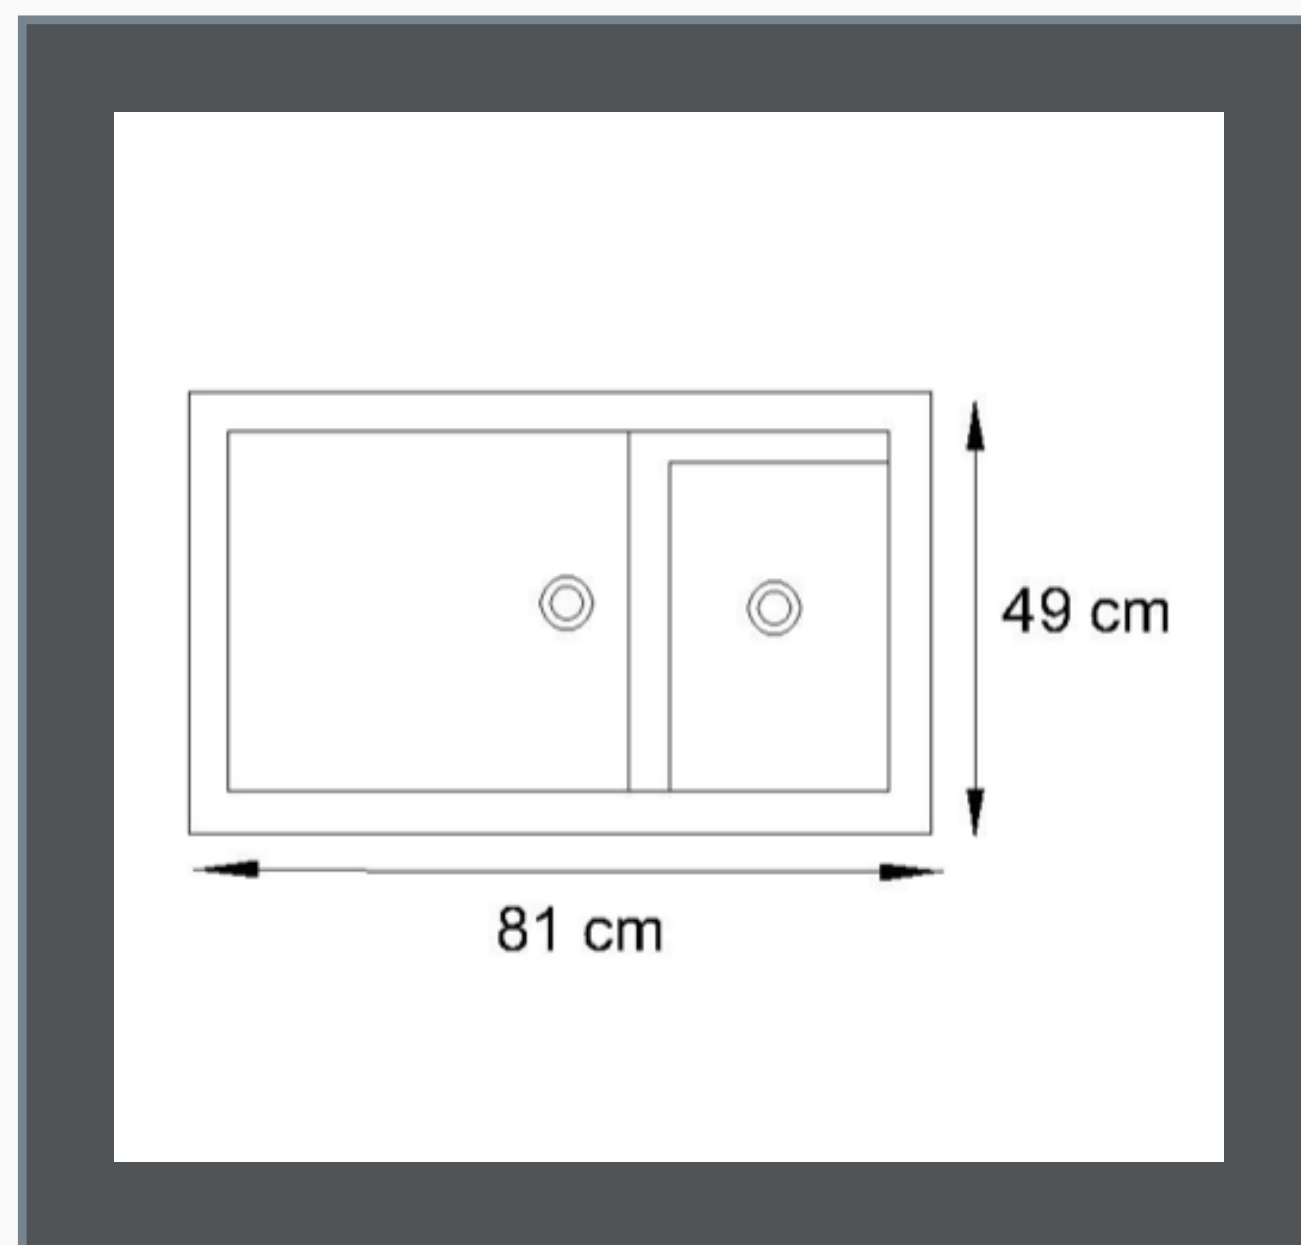

# ANBA

Top/Under: 86x49x21

## Double Bowl

Product Code	Zero Level	Weight(kg)
13208705101	86x49x21	14.30

# DEBA

Onefour Bowl

Top/Under: 81x49x21

Product Code	Zero Level	Weight(kg)
1420305001	81x49x21	14.30

# LIDA

Top/Under: 51x71x23

Big Square

Product Code	Zero Level	Weight(kg)
12107105101	71x51x23	12.50