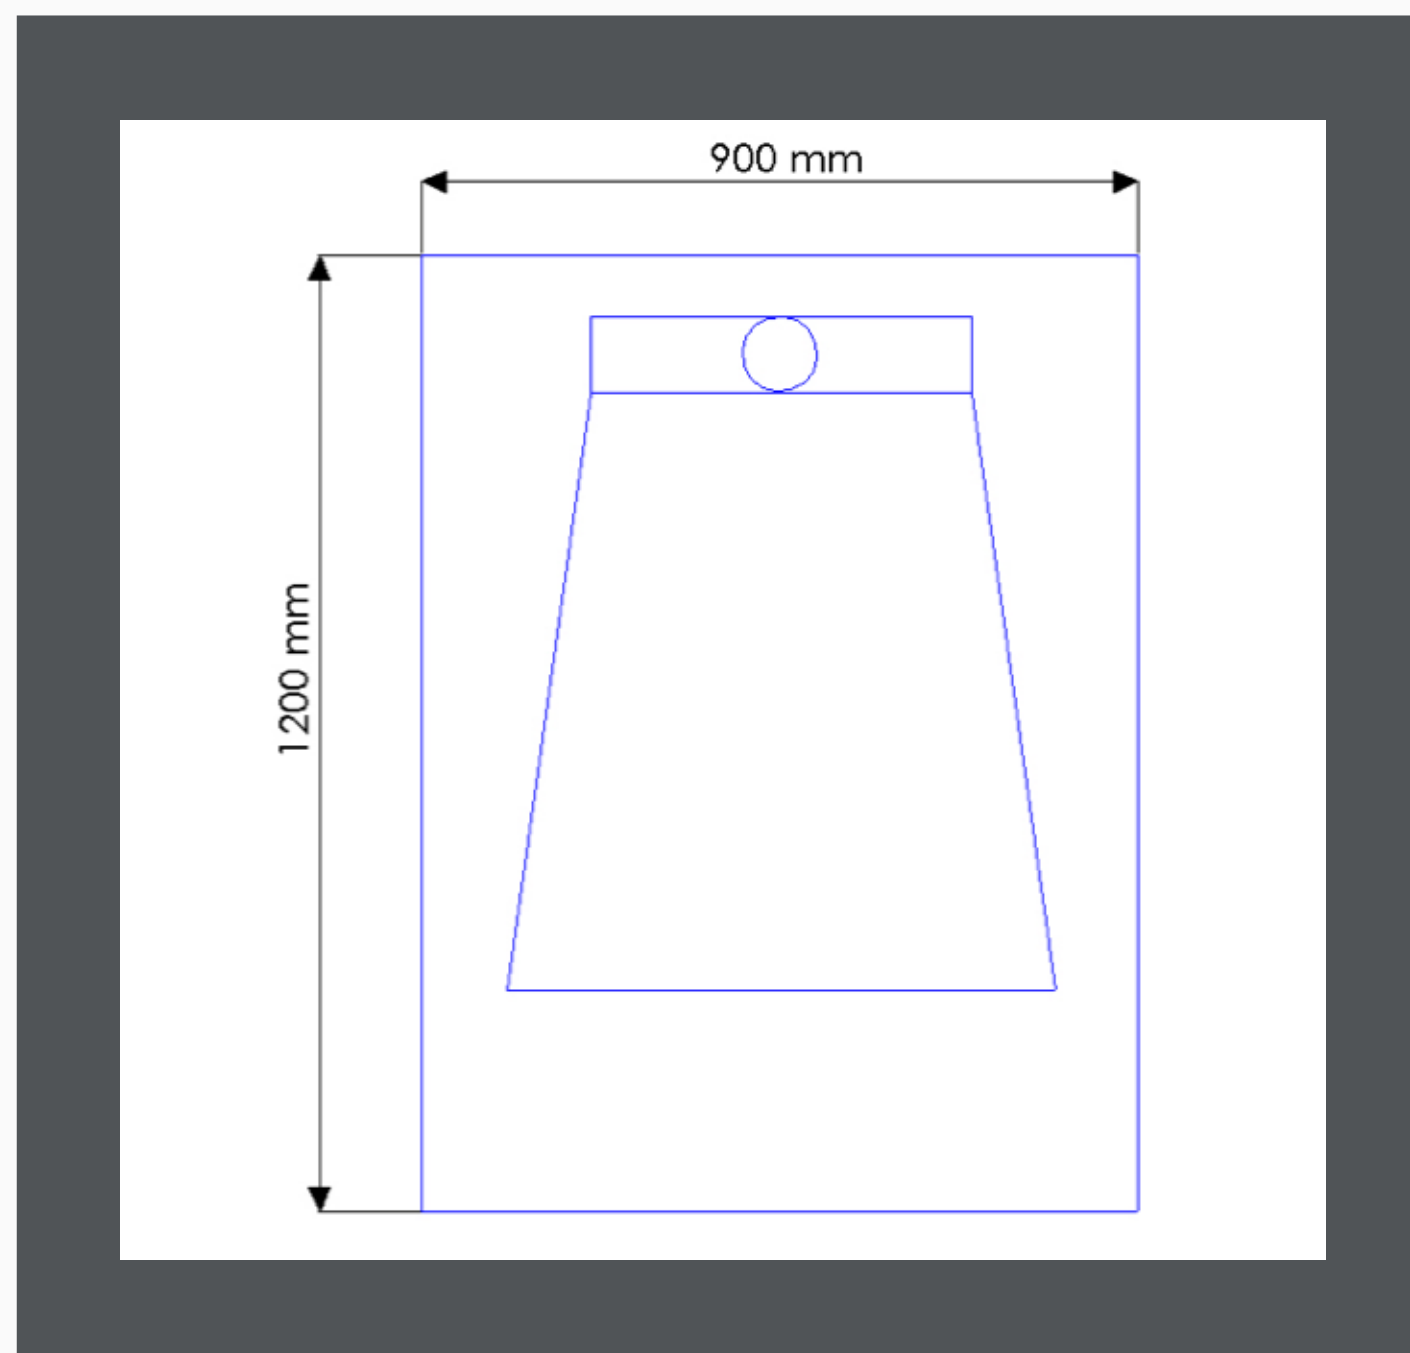

Solid Surface