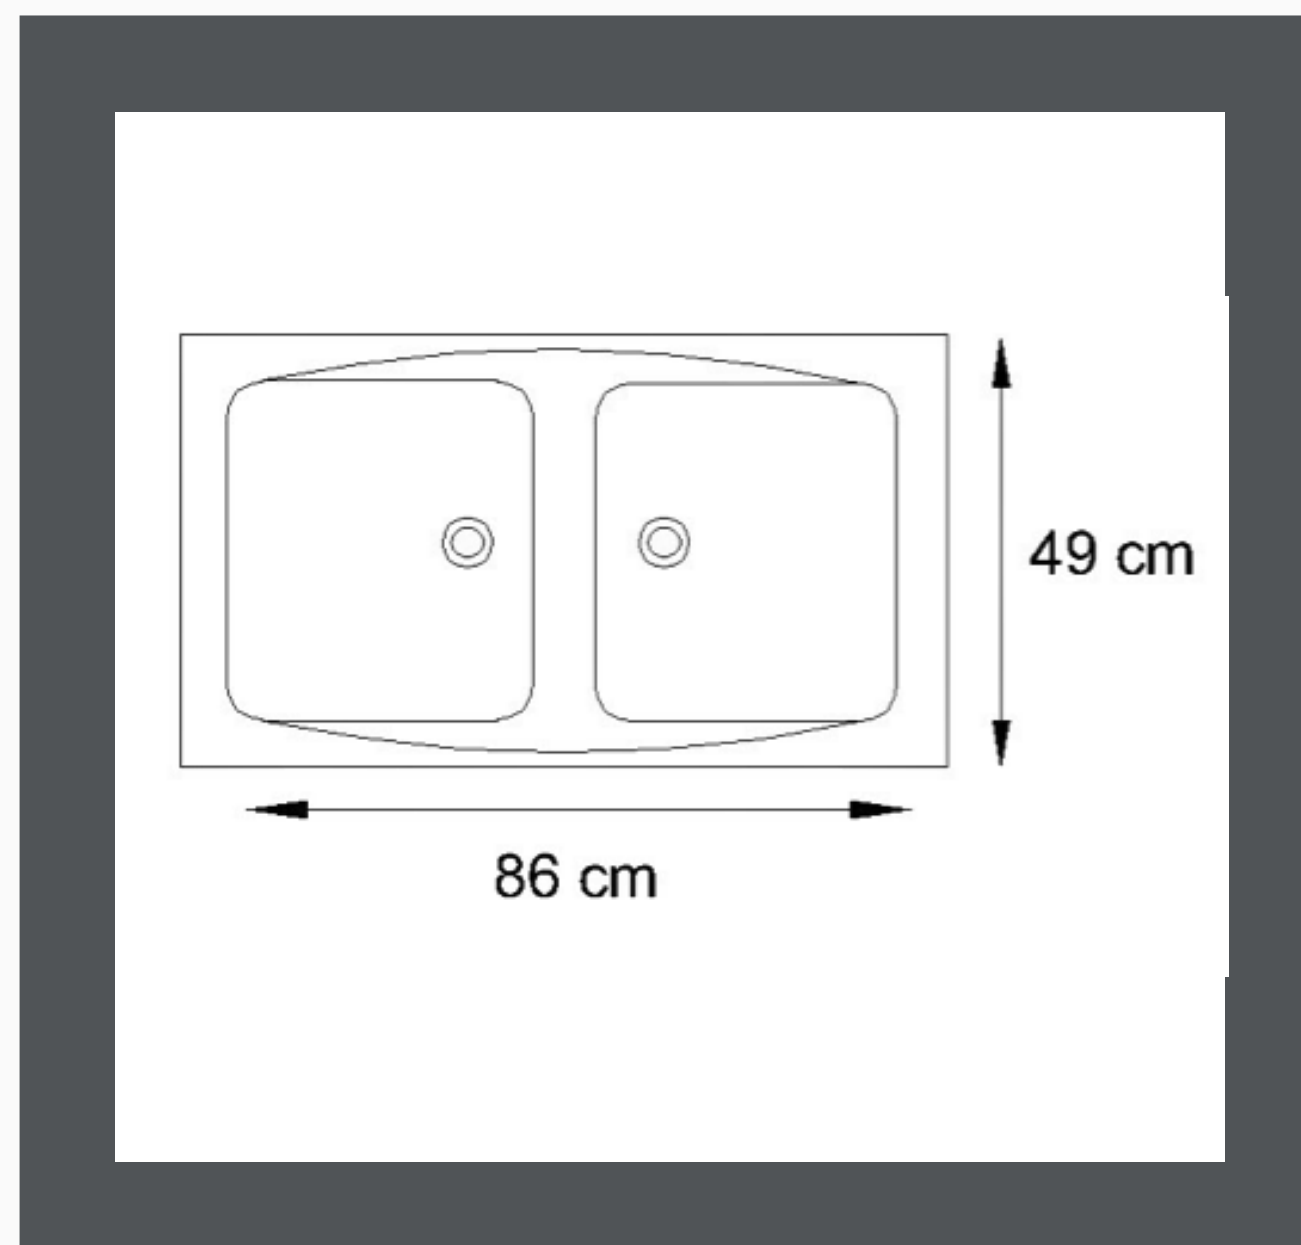

## Single Bowl

Product Code	Zero Level	Weight(kg)
11105604601	55x45x18	8.10

# ANBA

Top/Under: 86x49x21

## Double Bowl

Product Code	Zero Level	Weight(kg)
13208705101	86x49x21	14.30

# DEBA

Onefour Bowl

Top/Under: 81x49x21

Product Code	Zero Level	Weight(kg)
1420305001	81x49x21	14.30