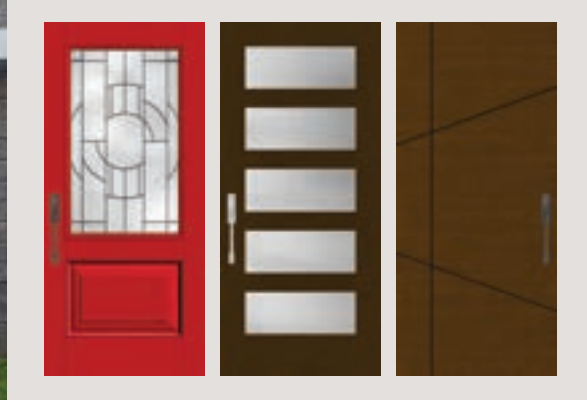

Visionary Collection Modern | Confident | Minimal

Note: Finish colors may vary from an actual application due to fluctuations in finishing or printing. See your Therma-Tru seller or visit www.thermatru.com for details on limited warranties and exclusions.