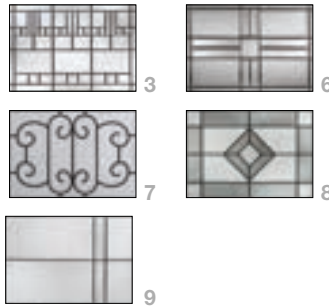

Available for Ari.

Available for Echo.

- 1 Blackstone®
- 2 Crystalline™
- 3 Sedona
- 4 Salinas®
- 5 Avonlea®
- 6 Saratoga™
- 7 Riserva®
- 8 Pembridge™
- 9 Axis®