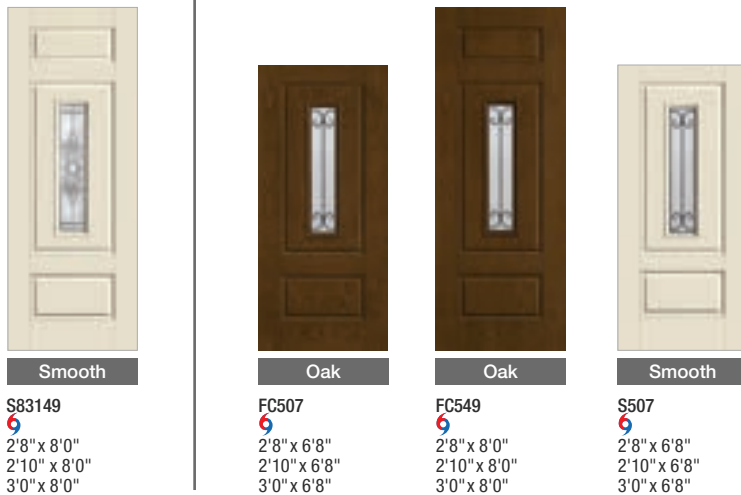

Smooth
S9349
6
2'8" x 6'8"
2'10" x 6'8"
3'0" x 6'8"

Riserva ×

Smooth
S83149
6
2'8" x 8'0"
2'10" x 8'0"
3'0" x 8'0"

Oak
FC507
6
2'8" x 6'8"
2'10" x 6'8"
3'0" x 6'8"

Oak
FC549
6
2'8" x 8'0"
2'10" x 8'0"
3'0" x 8'0"