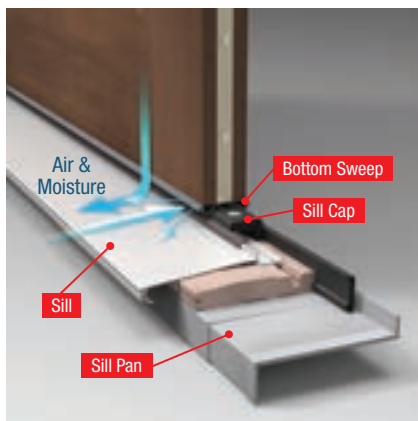

1 Weatherstrip is engineered in a variety of profiles to provide the best possible fit with our door systems, helping to deliver a precise seal between the **door** and **frame**. In addition, a rot-free Therma-Tru **composite door frame*** delivers extra protection from the damaging effects of moisture.