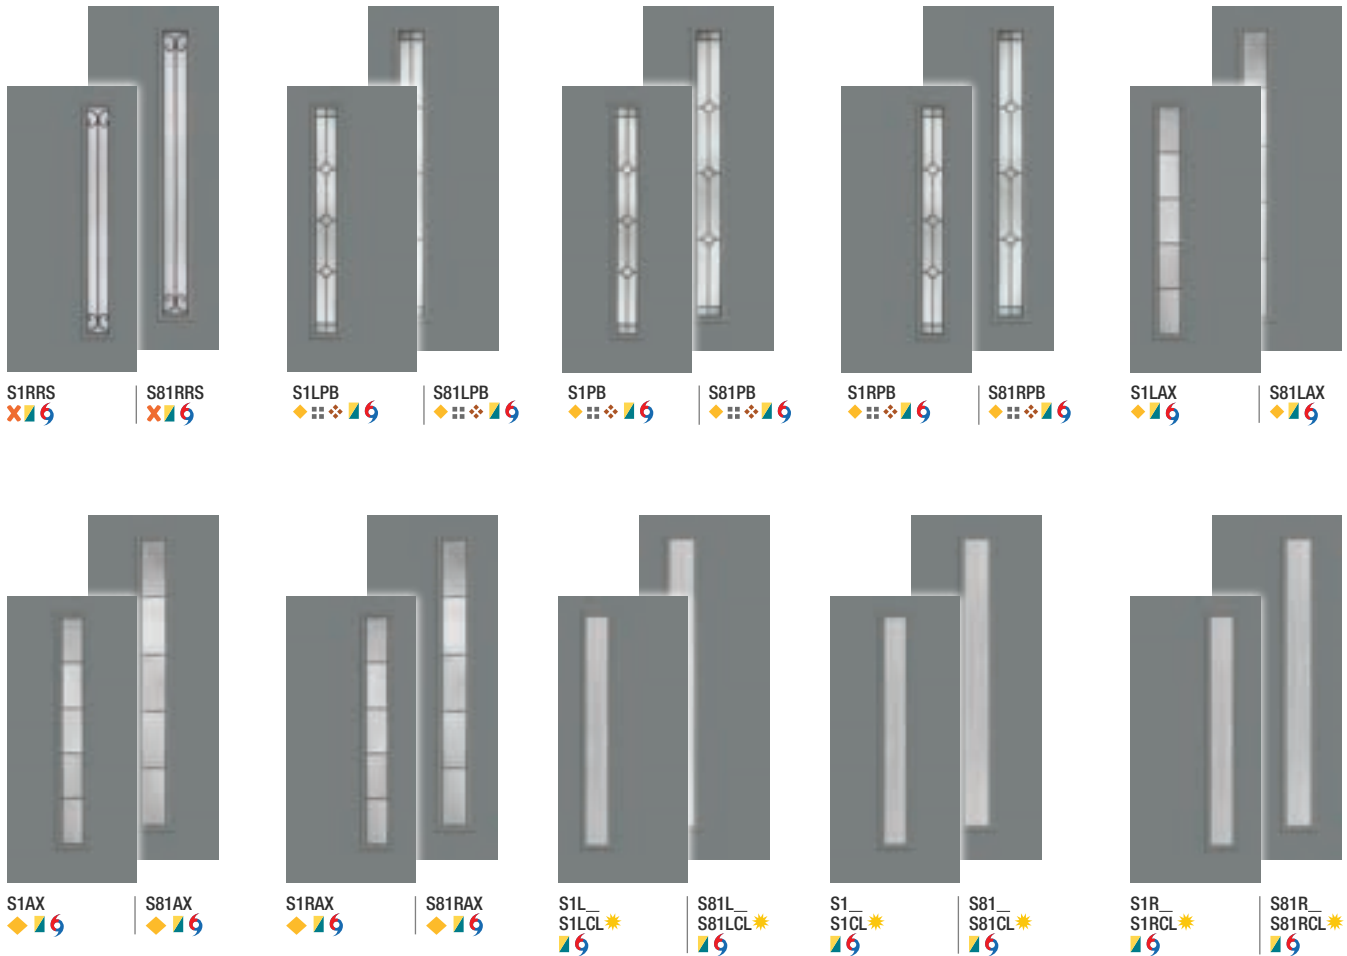

Echo

Note: Product images show exterior side of door.

Wood-Grained Fiberglass: Mahogany or Oak (Shown in Driftwood stain.)	Smooth Fiberglass	Steel

It's your decision, by design.

Select a look for the door and sidelites. Choose a material. Find an available glass design and frame to complete the statement. Stain or paint it any color. Explore all the possible combinations at thermatru.com/pulse.

Note: Door and sidelite styles shown in smooth fiberglass with flat lite frame. To see styles in other material choices, go to thermatru.com/pulse.