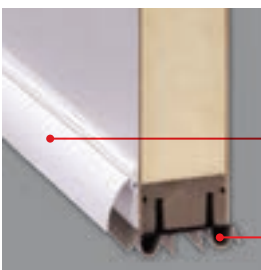

Rain Deflector

Bottom Sweep

Bottom of door; exterior view.