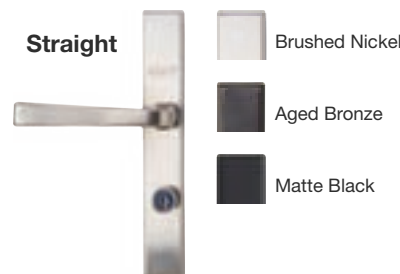

White
Color matched to PrismaGuard Alpine.

Gray
Color matched to PrismaGuard Granite.

Brown
Complements most PrismaGuard stains.

Black
Color matched to PrismaGuard Onyx.

7 QuickFit™ Handlesets

CLASSIC CRAFT®