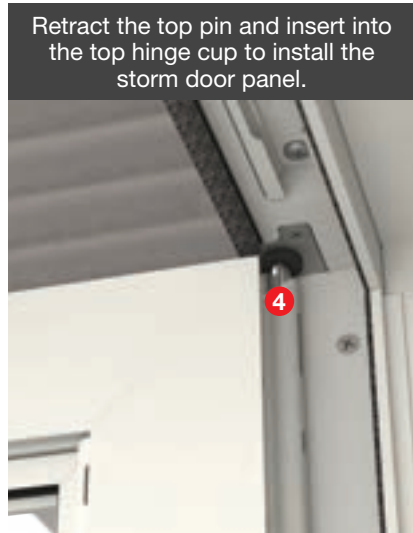

The concealed hinges featuring retractable pins **4** and the revolutionary hidden closer with Click&Hold™ technology **5** enable a quick and intuitive installation experience. The storm door panel is handed in the field, simplifying what you need to order. After the installation of the entry door, hand your storm door by installing the closer, sweep and hardware. Then, follow these three simple steps to complete the job.