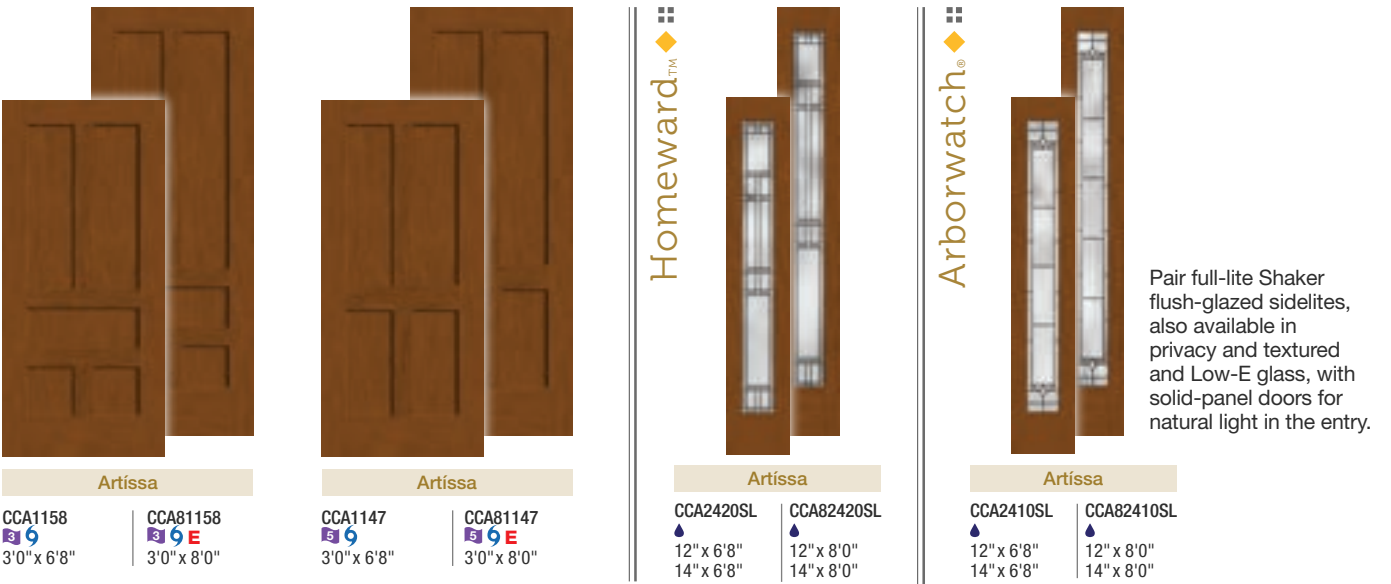

Artissa

CCA4915L  	CCA4915R  
3'0" x 6'8"	3'0" x 6'8"

Artissa

CCA84915L   	CCA84915R   
3'0" x 8'0"	3'0" x 8'0"

Artissa

CCA4925L  	CCA4925R  
3'0" x 6'8"	3'0" x 6'8"

*Formerly Classic-Craft American Style.

Note: See page 299 for important product details that may help with your purchase decision.