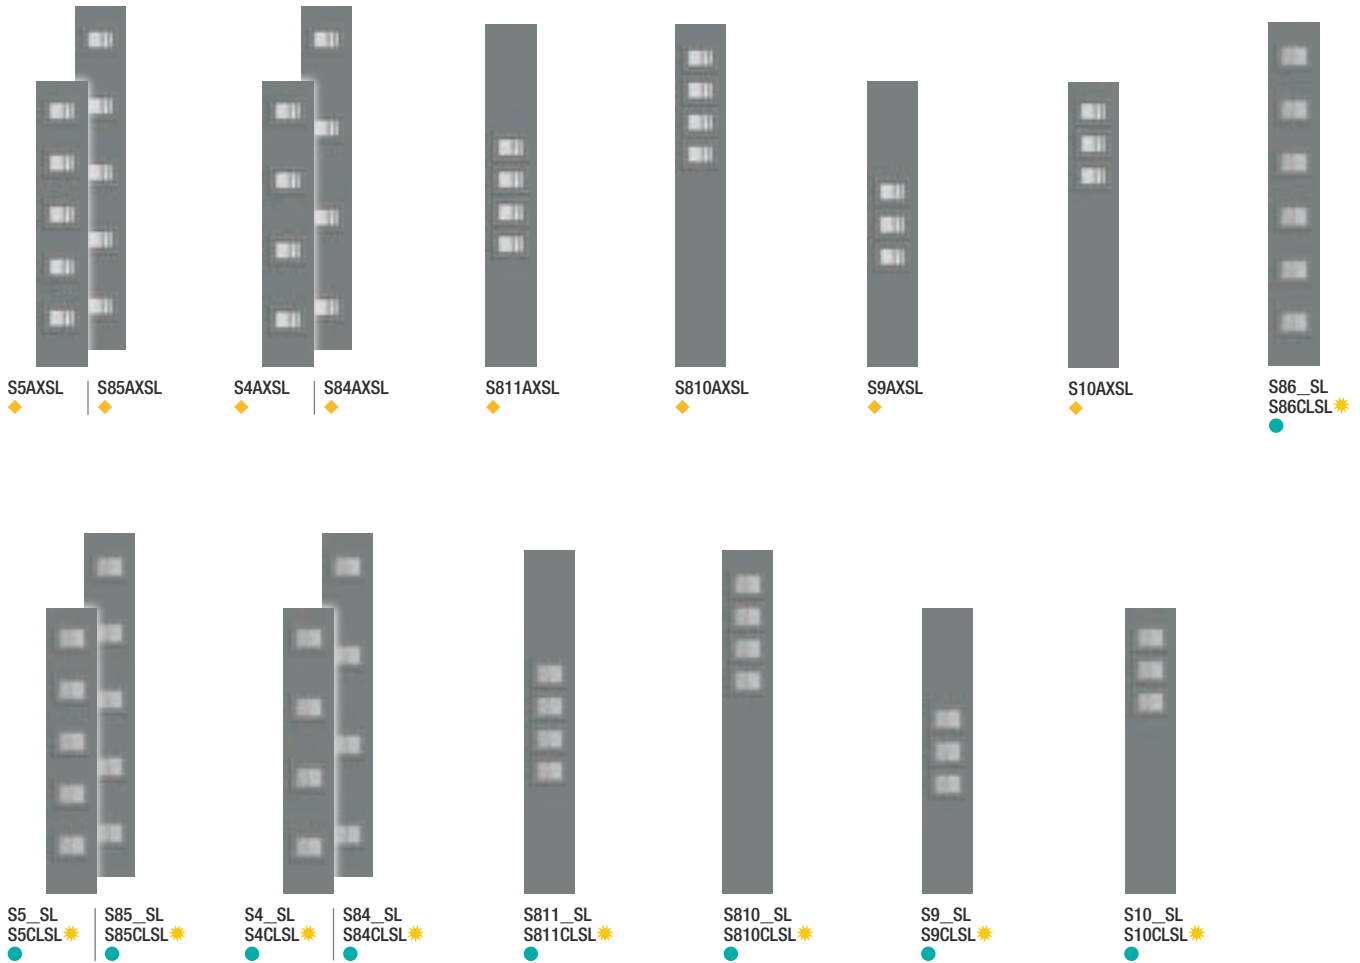

Pulse®

Privacy & Textured Glass Options
 Add the code to the blank in the style number for the desired door and glass combination. For details on glass options, see page 262.

XK = Reeded	XJ = Chinchilla
XG = Geometric	XR = Rainglass
XE = Satin Etch	XN = Granite
XC = Chord	