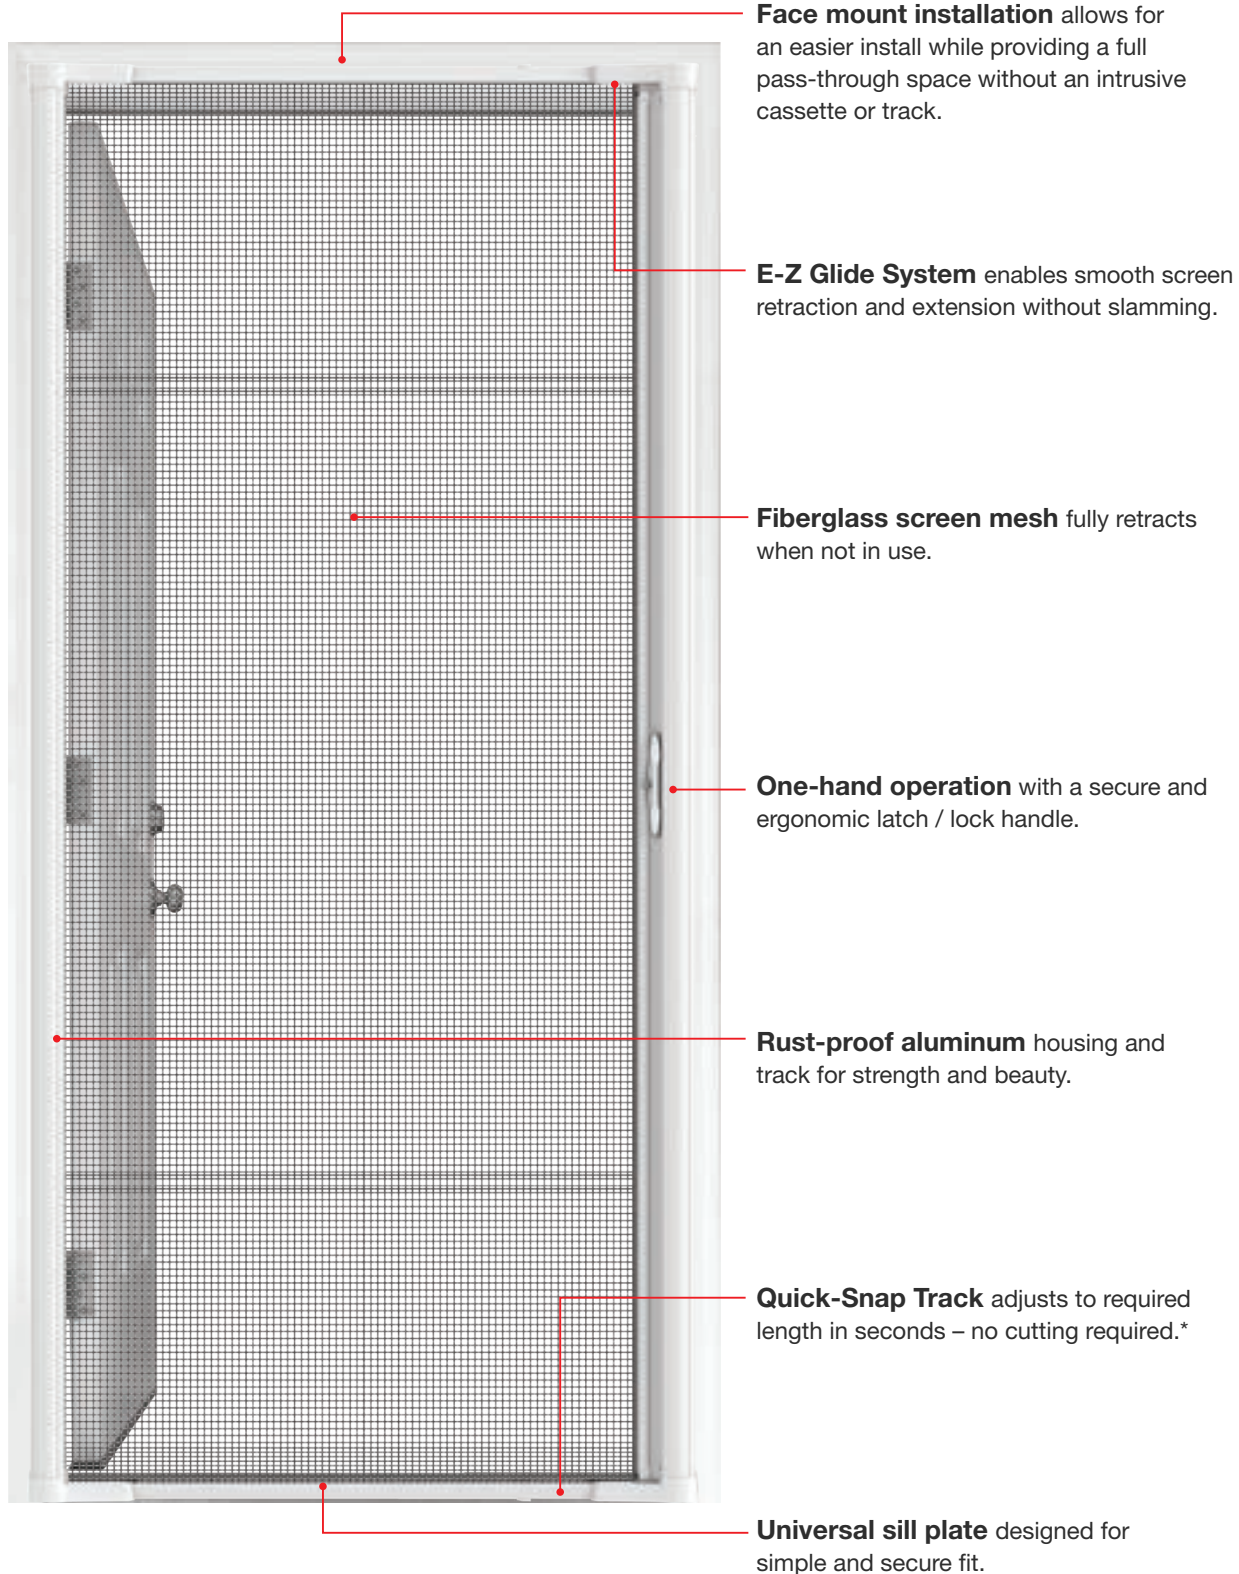

Welcome fresh air and natural light into the home while keeping debris and insects out. Therma-Tru retractable screen doors feature a discreet, hidden design that helps provide a seamless transition from indoors to out. Plus, it's been quality tested for compatibility with Therma-Tru® entry door systems.