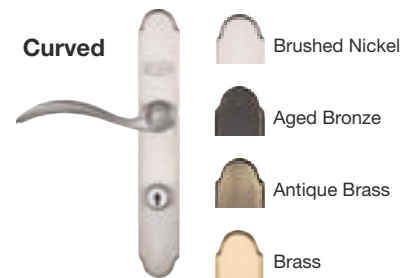

White
Color matched to PrismaGuard Alpine.

Gray
Color matched to PrismaGuard Granite.

Brown
Complements most PrismaGuard stains.

Black
Color matched to PrismaGuard Onyx.

7 QuickFit™ Handlesets

CLASSIC CRAFT®