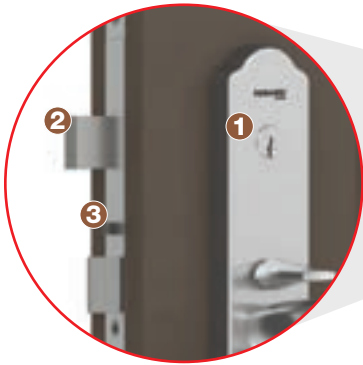

Hardware

Multi-Point Locking Systems (MPLS) (Recommended)

Engages the door and frame at three critical points from top to bottom for enhanced stability compared to traditional deadbolt assemblies. Features premium stainless steel construction that resists corrosion.

Grip-Style MPLS

Grip-style handlesets offer an intuitive approach to the multi-point locking system with on-trend aesthetics. A simple 90-degree twist of the thumbturn (interior) or a key (exterior) is all it takes to engage the door frame at three points with no need to lift the handleset lever. An integrated mishandling device protects the door and frame from accidental damage. Features deadbolt located above handleset.

(Highly recommended for 8'0" fiberglass doors. Active option only. Not available for door systems with an astragal. Not recommended for steel doors or Impressions integrated storm and entry door systems. Strike plate package available.)

Tongue
Heights: | Configurations:
6'8" | Inswing
7'0" | Outswing
8'0"

- Self-lubricating locks.
- 1" premium stainless steel deadbolt.
- Integrated mishandling device.