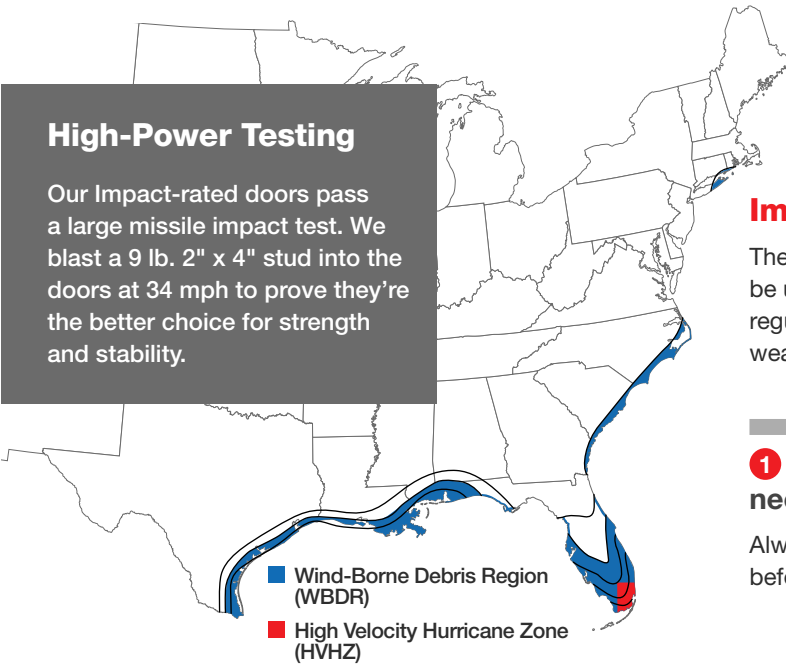

Tough when you need it. Beautiful always.

High-Power Testing

Our Impact-rated doors pass a large missile impact test. We blast a 9 lb. 2" x 4" stud into the doors at 34 mph to prove they're the better choice for strength and stability.

Impact-Rated Products

Therma-Tru offers Impact-rated doors and glass that can be used to meet high-wind and coastal region codes and regulations, offering excellent performance in extreme weather conditions while providing added protection.

1 Use the map as a guide to find out if you need product for WBDR or HVHZ.

Always confirm building code requirements in your area before buying.*