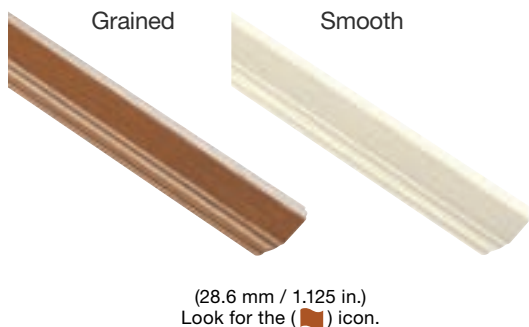

SDL Bar Options