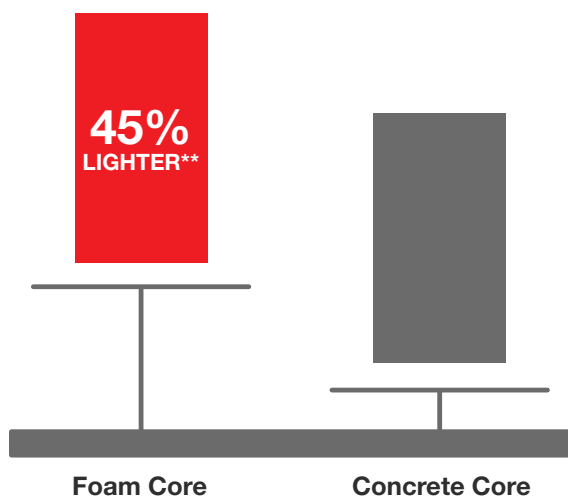

Therma-Tru® Fire-Rated Doors

From smooth to wood-grained, Therma-Tru offers products to meet most national and local code requirements for house-to-garage, multi-family residential and hotel / motel unit entries.* Explore a wide variety of 20-minute Fire-rated fiberglass and steel door styles.

- Fiber-Classic and Smooth-Star 20-minute Fire-rated fiberglass doors are now constructed with a polyurethane foam core that reduces overall door slab weight by 45% for easier handling and installation.**

20-Minute Fire-Rated Fiberglass Doors

- Tested to withstand a minimum of 20-minutes of fire exposure with temperatures that reach more than 1,400 degrees Fahrenheit.
- Features a 20-minute positive pressure rating.
- Certified by Intertek, Warnock Hersey for mortise lock use and features a wide lock stile to provide proper handleset reinforcement, combined with lock and hinge stiles that increase rigidity and stability.
- More durable than steel, and resist dents, scratches and rust, making them ideal for high-traffic, heavy-use environments.
- Features full-length lock side blocking, as well as blocking for panic and closure applications.
- Ideal for hotels, apartments, office buildings and other applications with security locks and card readers.

Additional Options

- Solid-panel steel wood-edge doors also available with the 20-minute Fire-rated label, starting on page 258.

For California Projects

Therma-Tru Fiber-Classic and Smooth-Star 20-minute Fire-rated fiberglass doors meet or exceed building codes and regulations specific to the state of California, including:

- ✓ California Wildland Urban Interface (WUI) requirements.
- ✓ California Air Resources Board (CARB) formaldehyde regulations.
- ✓ California State Fire Marshall test CA SFM 12-7A-1.

For Florida Projects

Therma-Tru Fiber-Classic and Smooth-Star foam core 20-minute Fire-rated fiberglass doors include options to meet building codes and regulations specific to the state of Florida.

- ✓ Approved for structural use in Florida.
- ✓ Approved for Wind-Borne Debris Regions (WBDR).

*To confirm fire door requirements in your jurisdiction, always check with your local building code authority.

**Comparison of 20-minute foam core Fire-rated door to a 20-minute concrete core Fire-rated door with similar style.

Note: To see the full results of third-party Intertek, Warnock-Hersey testing, visit www.thermatru.com/performance.

Left: Fiber-Classic Mahogany Collection Door – FMF205, Finish – Driftwood