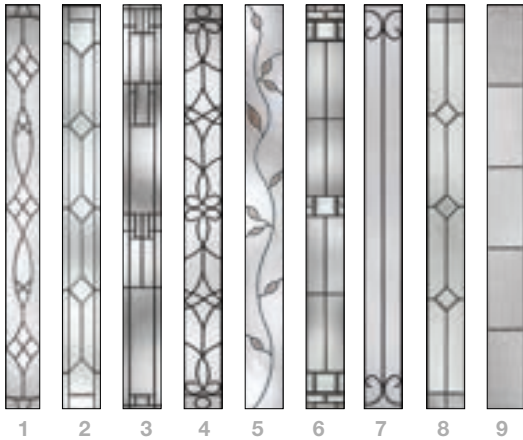

Decorative Glass

Available for Línea.