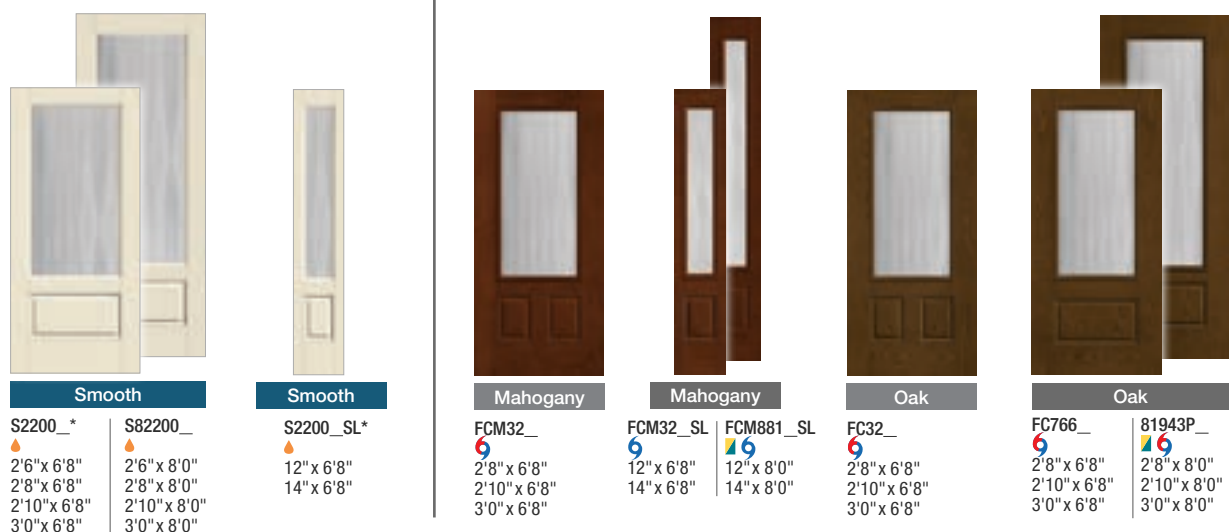

EnLiten™ Flush-Glazed Privacy & Textured Glass

Privacy & Textured Glass

Smooth	Smooth	Mahogany	Mahogany	Oak	Oak
S2200_*	S82200_	FCM32_	FCM32_SL	FC32_	FC766_
 2'6" x 6'8" 2'8" x 6'8" 2'10" x 6'8" 3'0" x 6'8"	 2'6" x 8'0" 2'8" x 8'0" 2'10" x 8'0" 3'0" x 8'0"	 2'8" x 6'8" 2'10" x 6'8" 3'0" x 6'8"	 12" x 6'8" 14" x 6'8"	 2'8" x 6'8" 2'10" x 6'8" 3'0" x 6'8"	 2'8" x 8'0" 2'10" x 8'0" 3'0" x 8'0"