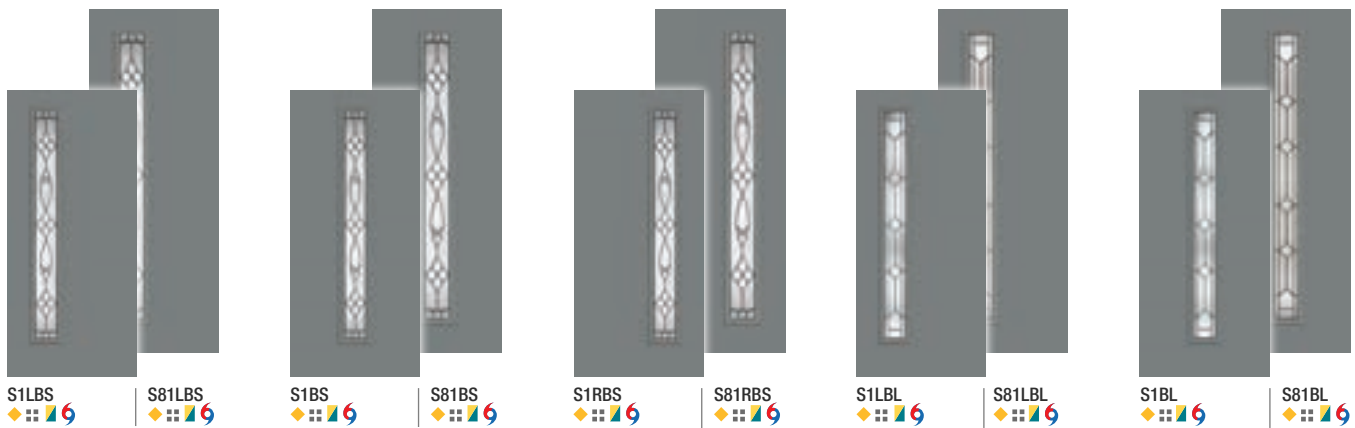

Línea

Note: Product images show exterior side of door.

Wood-Grained Fiberglass: Mahogany or Oak (Shown in Driftwood stain.)	Smooth Fiberglass	Steel

It's your decision, by design.
Select a look for the door and sidelites. Choose a material. Find an available glass design and frame to complete the statement. Stain or paint it any color. Explore all the possible combinations at thermatru.com/pulse.

Note: Door and sidelite styles shown in smooth fiberglass with flat lite frame. To see styles in other material choices, go to thermatru.com/pulse.

Note: See page 299 for important product details that may help with your purchase decision.
Top: Pulse Ari, Axis Glass with Scrolled Lite Frame, Door – S83AX, ©TheHouseDesigners.com