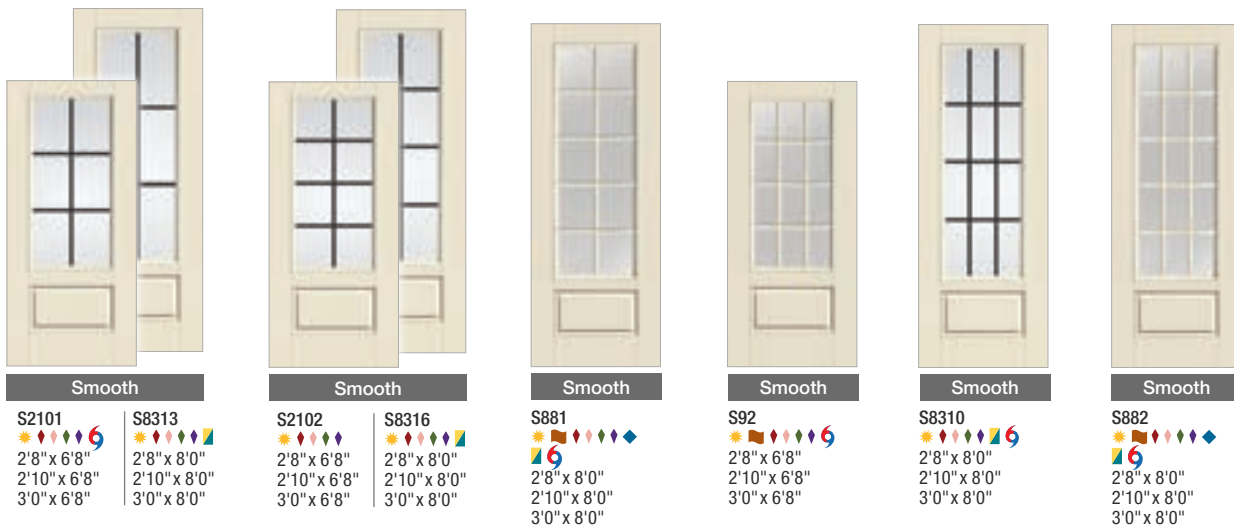

Smooth

S82
 * * * * *
 2'8" x 6'8"
 2'10" x 6'8"
 3'0" x 6'8"

Smooth

S1089
 * * * * *
 2'8" x 6'8"
 2'10" x 6'8"
 3'0" x 6'8"

S8311
 * * * * *
 2'8" x 8'0"
 2'10" x 8'0"
 3'0" x 8'0"

EnLiten™ Flush-Glazed Clear Glass