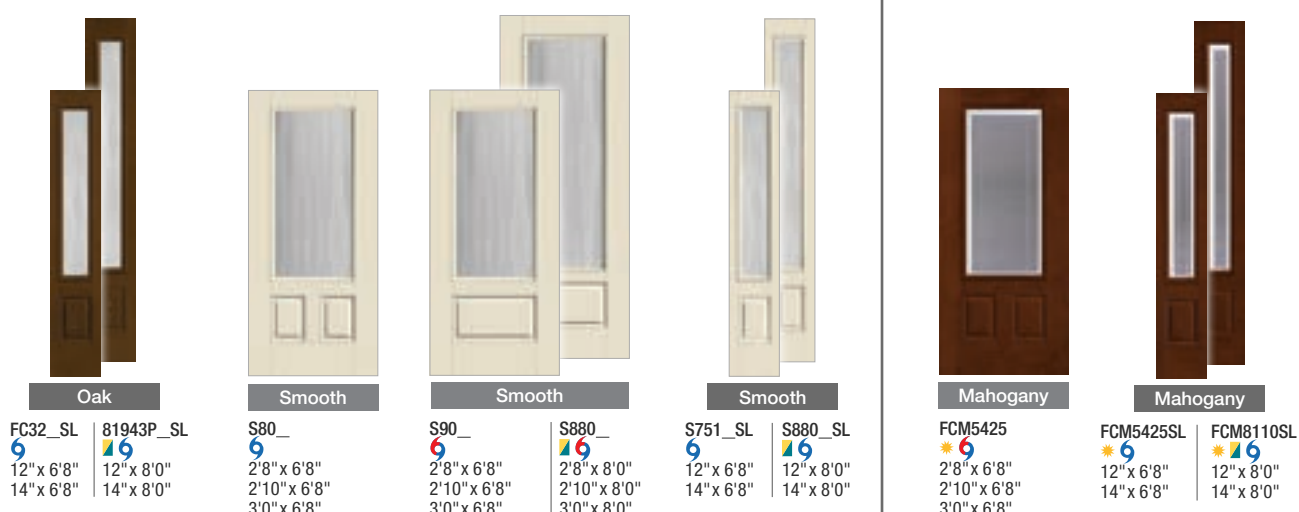

Internal Blinds

Oak	Smooth	Smooth	Smooth	Mahogany	Mahogany
FC32_SL	S80_	S90_	S880_	S751_SL	S880_SL
 12" x 6'8" 14" x 6'8"	 12" x 8'0" 14" x 8'0"	 2'8" x 6'8" 2'10" x 6'8" 3'0" x 6'8"	 2'8" x 8'0" 2'10" x 8'0" 3'0" x 8'0"	 12" x 6'8" 14" x 6'8"	 12" x 8'0" 14" x 8'0"

Internal Blinds *Continues on next page.*

1. **Key**
2. Flush-Glazed Glass with Detailed Sticking (FG)
   - Low-E Glass (LE)
   - Simulated Divided Lites (SDL)
   - Simulated Divided Lites (SDLF1)
   - NEW Scrolled & Flat Advanta Lite Frame
   - NEW Scrolled Advanta Lite Frame
   - WBDR Options
   - WBDR / HVHZ Options