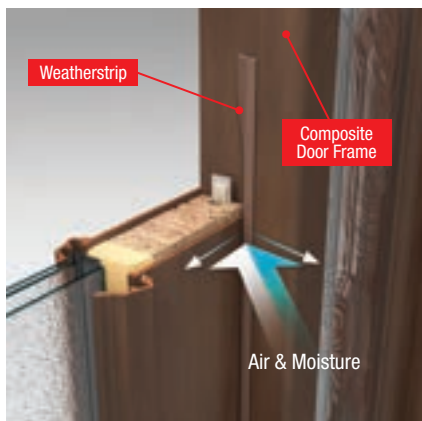

1 Weatherstrip is engineered in a variety of profiles to provide the best possible fit with our door systems, helping to deliver a precise seal between the **door** and **frame**. In addition, a rot-free Therma-Tru **composite door frame*** delivers extra protection from the damaging effects of moisture.