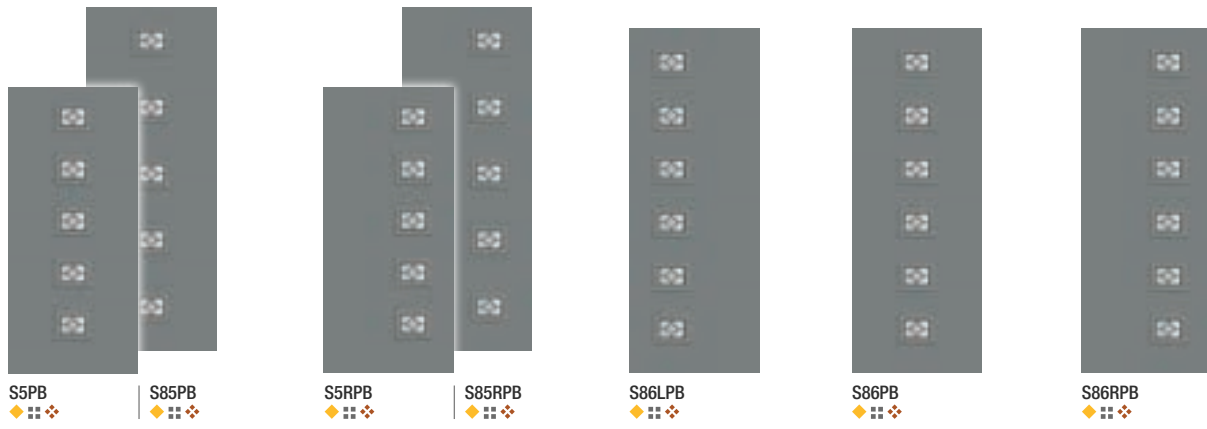

Echo *Continues on next page.*

Privacy & Textured Glass Options
Add the code to the blank in the style number for the desired door and glass combination. For details on glass options, see page 262.

XK = Reeded	XE = Satin Etch	XJ = Chinchilla	XN = Granite
XG = Geometric	XC = Chord	XR = Rainglass	

Key

Low-E Glass (LE)	Brass Caming (1A)	WBDR / HVHZ Options
Black Nickel Caming (1D)	Wrought Iron (1W)	Elevated 10" Bottom Rail Options
Brushed Nickel Caming (1C)	NEW Scrolled & Flat Advanta Lite Frame