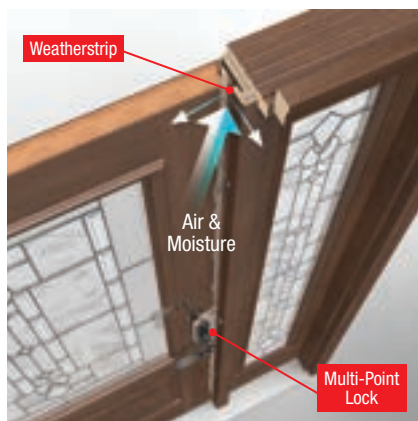

5 Multi-point locking system (recommended) engages the door and frame at three points from top to bottom for enhanced security while helping to preserve the **weatherstrip's** seal even under wind pressure.