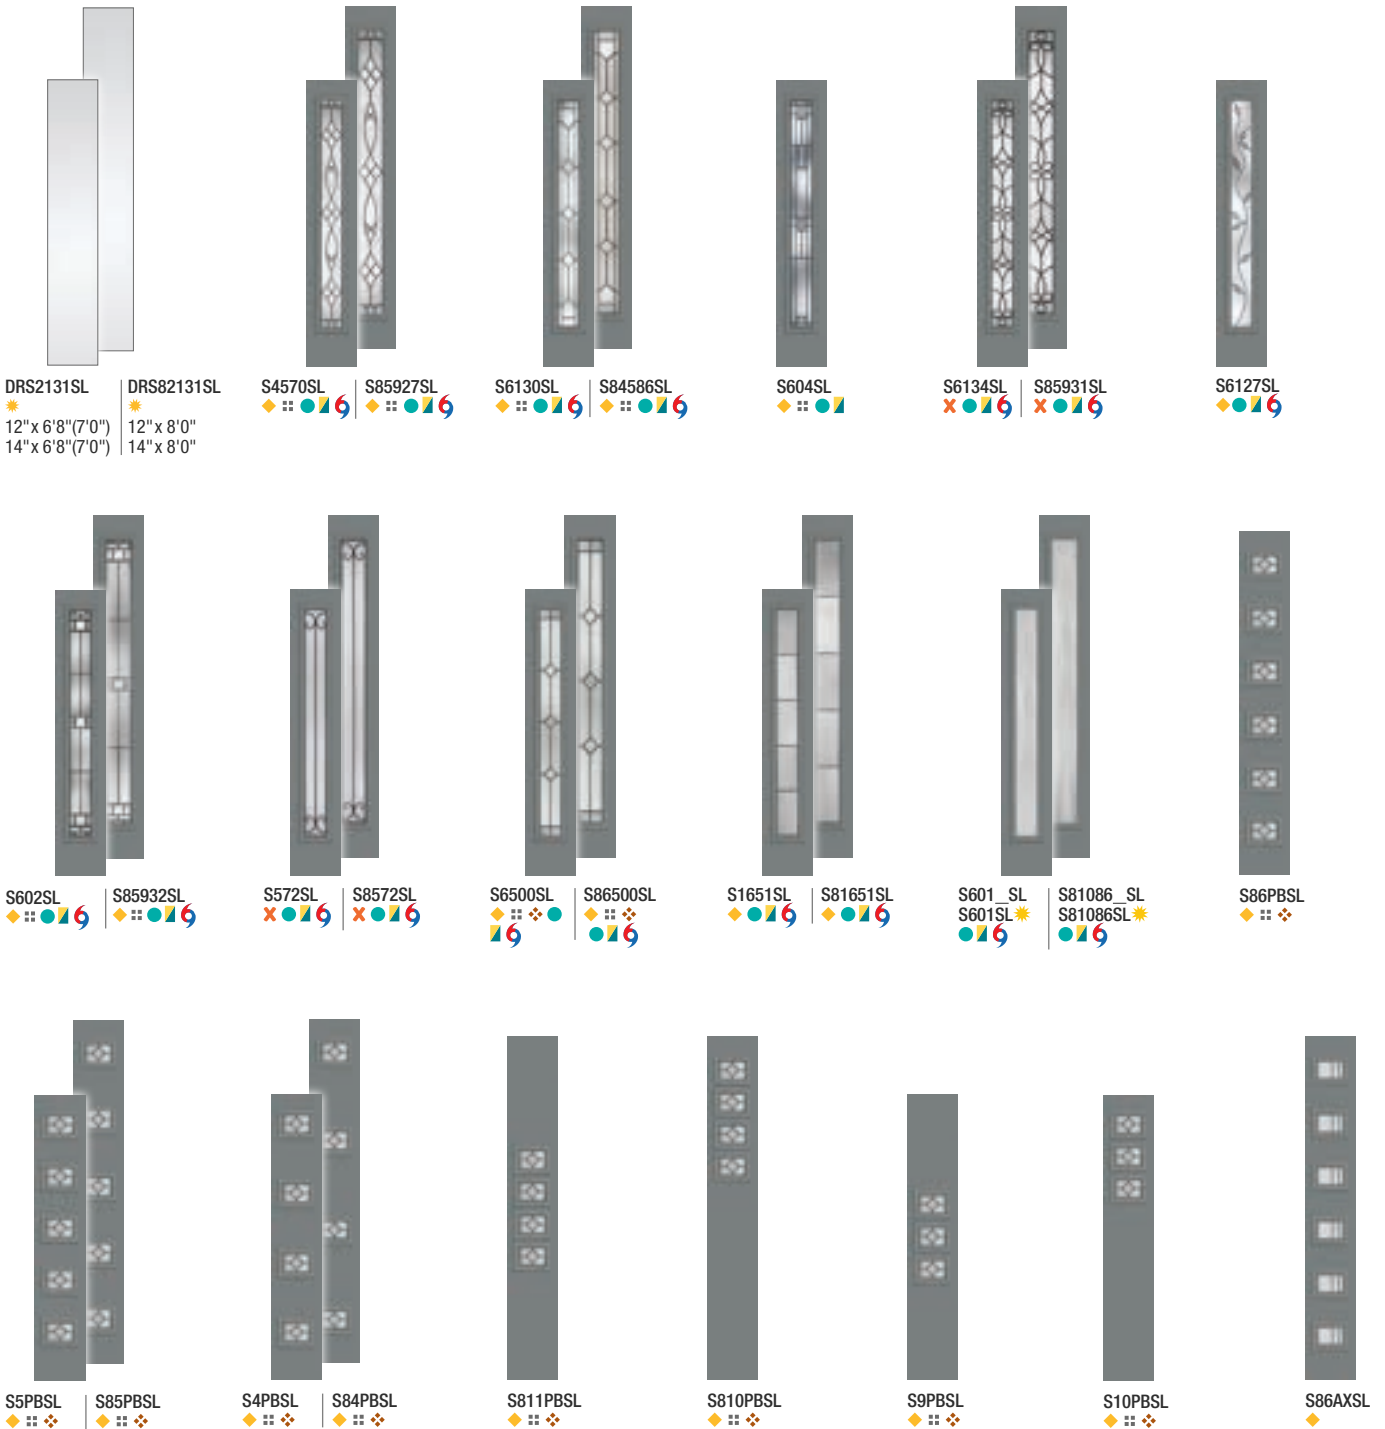

Sidelites

Note: Product images show exterior side of door.

Sidelites *Continue on next page.*

Privacy & Textured Glass Options

Add the code to the blank in the style number for the desired door and glass combination. For details on glass options, see page 262.

XK = Reeded
XG = Geometric
XE = Satin Etch
XC = Chord
XJ = Chinchilla
XR = Rainglass
XN = Granite

Key

- Low-E Glass (LE)
- Black Nickel Caming (1D)
- Brushed Nickel Caming (1C)
- Brass Caming (1A)
- Wrought Iron (1W)
- Vented Sidelite Options
- NEW Scrolled & Flat Advanta Lite Frame
- WBDR / HVHZ Options
- Elevated 10" Bottom Rail Options