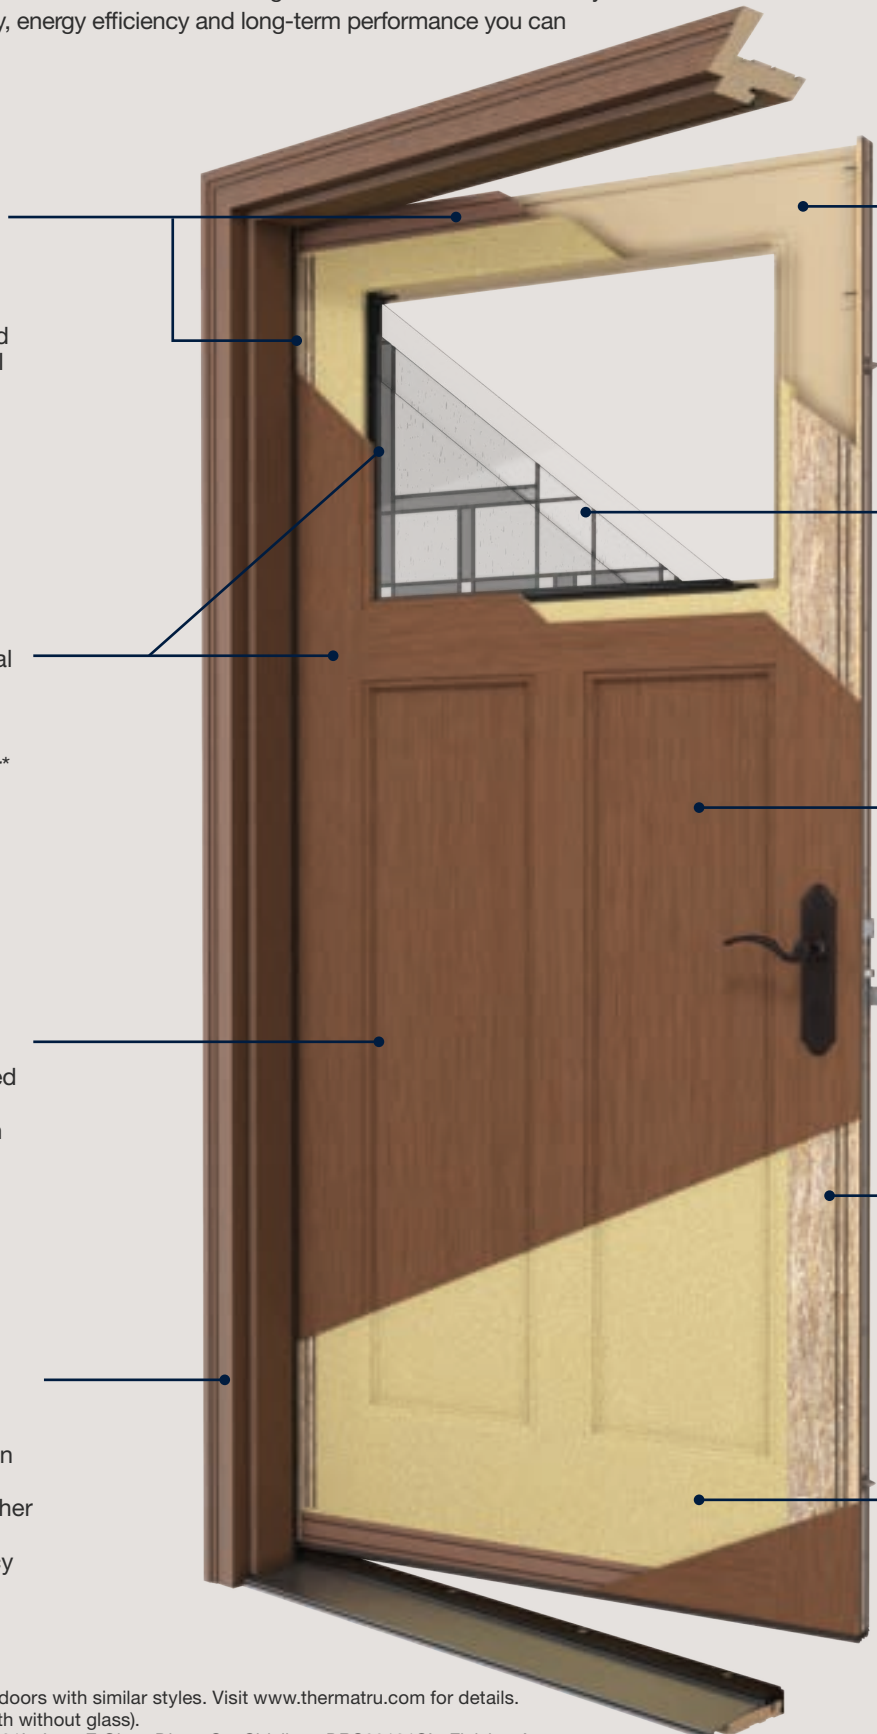

Premium construction, inside and out.

Highlighting the best of craftsmanship and innovation, Classic Craft premium entryways boast impressive, well-designed features and remarkable construction. The inner workings of each Classic Craft door lay the foundation for exceptional strength, security, energy efficiency and long-term performance you can depend on for years to come.

Engineered for Moisture Protection

Features composite top and bottom rails and solid hardwood edges for increased moisture and rot protection all the way around the door.

Designed with Authenticity

Features construction identical to wood doors with narrow stiles and rails, and flush-glazed glass options that are more than 10% wider* to welcome more natural light into the home.

Tested to Withstand Mother Nature

Designed and rigorously tested to withstand and protect from the damaging effects of harsh weather conditions.

Therma-Tru® Door Frame

Created specifically for Thermo-Tru doors to deliver an entire entry system designed and engineered to work together to resist leaks and drafts, and help maintain energy efficiency and weather resistance.

*Comparison of Classic Craft to other standard fiberglass doors with similar styles. Visit www.thermatru.com for details.

**Comparison of R-Values of fiberglass to wood doors (both without glass).

Right Page Top: Classic Craft Walnut Grain Door – CCW8901L; Low-E Glass Direct Set Sidelite – DRS82131SL, Finish – Acorn

Right Page Middle: Classic Craft Mahogany Grain, Low-E Glass, Door – CCR30020; Provincial Glass, Sidelites – CCR3408SL;

Low-E Glass, Transom – 19220T, Finish – Driftwood

Right Page Bottom: Classic Craft Canvas Door – CCV220, Low-E Glass, Sidelites – CCV100SL, Finish – Indigo