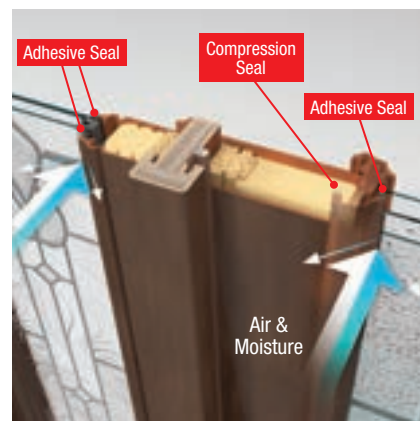

6 Lip-lite frame (shown right) features a **compression seal** against weather on the outside of the **door** and an **adhesive seal** against weather on the outside of the **glass**. **Flush-glazed glass** (shown left) is built directly into the door without a Lip-lite frame, featuring a **high-performance adhesive weather seal** inside and out.