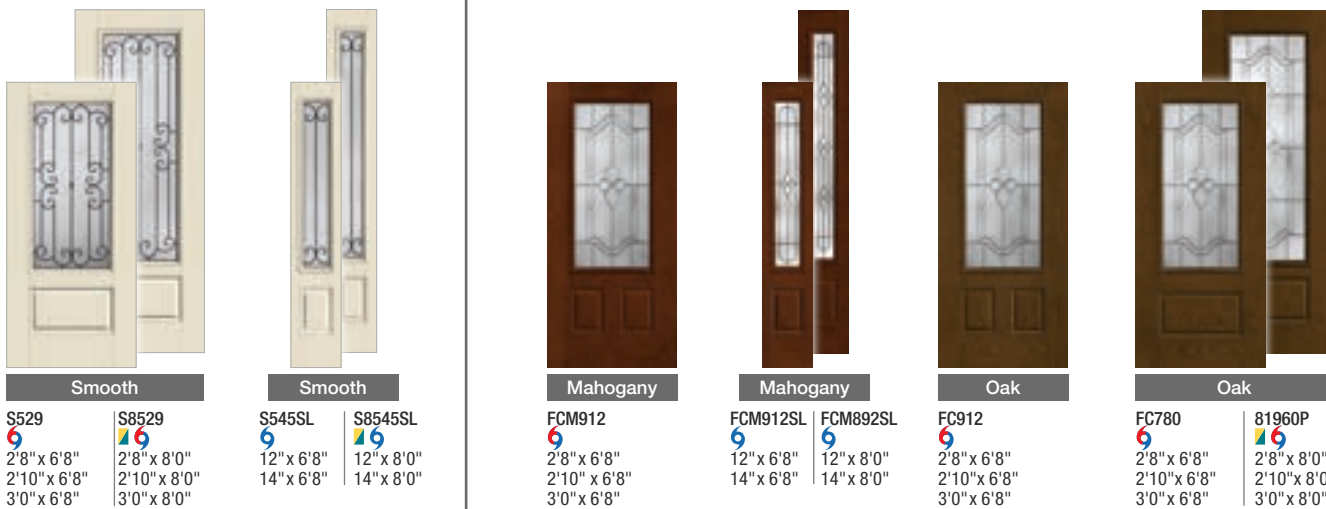

Concorde™ ◆ ◆ ◆

Smooth

S529 | S8529
6 | 6
2'8" x 6'8" | 2'8" x 8'0"
2'10" x 6'8" | 2'10" x 8'0"
3'0" x 6'8" | 3'0" x 8'0"

Smooth

S545SL | S8545SL
6 | 6
12" x 6'8" | 12" x 8'0"
14" x 6'8" | 14" x 8'0"

Mahogany

FCM912
6
2'8" x 6'8"
2'10" x 6'8"
3'0" x 6'8"

Mahogany

FCM912SL | FCM892SL
6 | 6
12" x 6'8" | 12" x 8'0"
14" x 6'8" | 14" x 8'0"

Oak

FC912
6
2'8" x 6'8"
2'10" x 6'8"
3'0" x 6'8"

Oak

FC780 | 81960P
6 | 6
2'8" x 6'8" | 2'8" x 8'0"
2'10" x 6'8" | 2'10" x 8'0"
3'0" x 6'8" | 3'0" x 8'0"

Concorde Continues on next page.

Key

- Black Nickel Caming (1D)
- NEW Scrolled & Flat Advanta Lite Frame
- Brushed Nickel Caming (1C)
- 6 WBDP Options
- Brass Caming (1A)
- 6 WBDP / HVHZ Options
- ✗ Wrought Iron (1W)