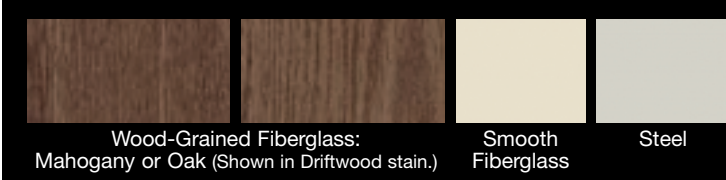

Privacy & Textured Glass Options
Add the code to the blank in the style number for the desired door and glass combination. For details on glass options, see page 262.

XK = Reeded	XJ = Chinchilla
XG = Geometric	XR = Rainglass
XE = Satin Etch	XN = Granite
XC = Chord	

Key
Low-E Glass (LE)
Black Nickel Caming (1D)
Vented Sidelite Options