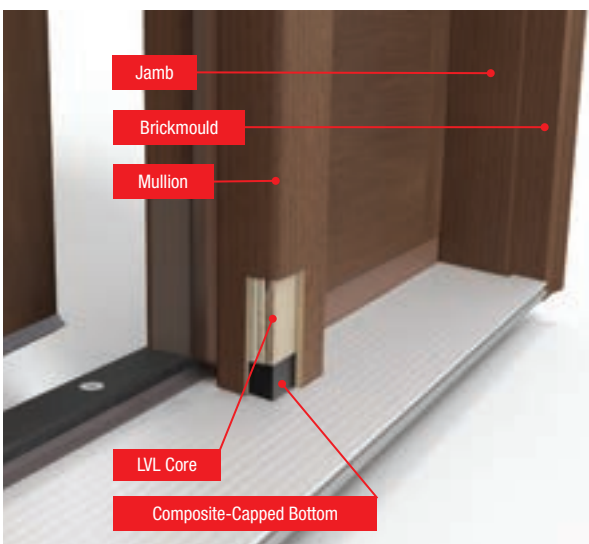

6 Lip-lite frame (shown right) features a **compression seal** against weather on the outside of the **door** and an **adhesive seal** against weather on the outside of the **glass**. **Flush-glazed glass** (shown left) is built directly into the door without a Lip-lite frame, featuring a **high-performance adhesive weather seal** inside and out.