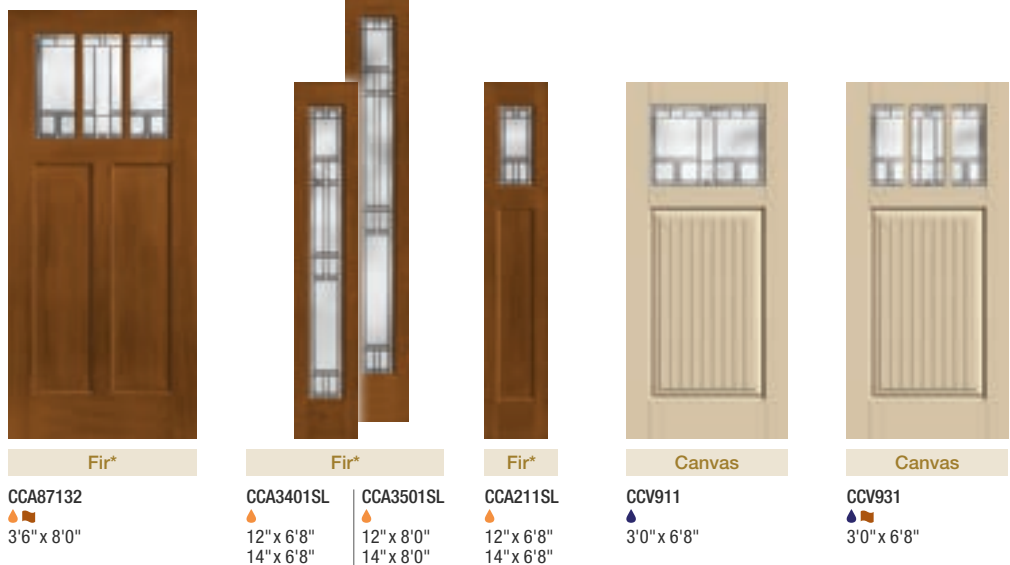

Optional Dentil Shelves

Available for all Classic Craft Craftsman Lite doors.

16-Block Dentil Shelf

4-Block Dentil Shelf

4-Block Dentil Shelf
Pairs with 3'6" wide doors.

4-Block Dentil Shelf

Homeward™

Arborwatch®