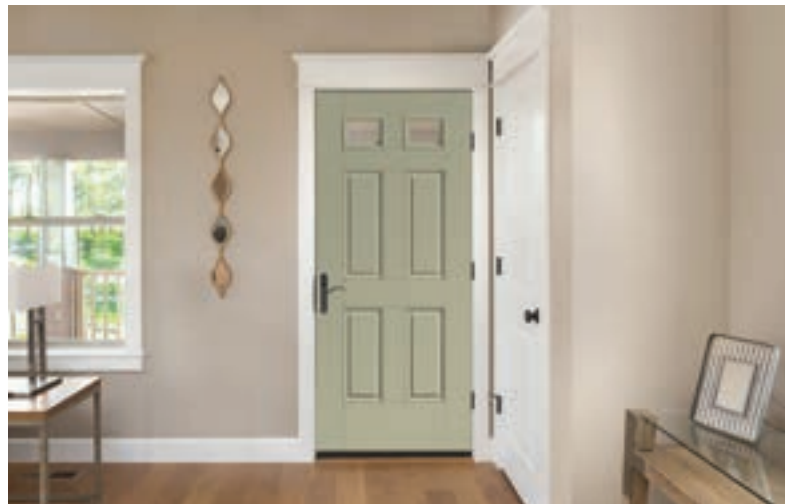

Noise Reduction Doors

Therma-Tru® Noise Reduction doors deliver aesthetics with a commercial level of performance for residential projects. Ideal for multi-use and urban in-fill projects located near sources of noise pollution, our Noise Reduction doors provide a Sound Transmission Class (STC) rating of 36. Our Noise Reduction lites also offer added security from forced entry with laminated glass surrounded by a standard Lip-lite frame.

Note: Also available in decorative full-lite glass option in aluminum Lip-lite frame.