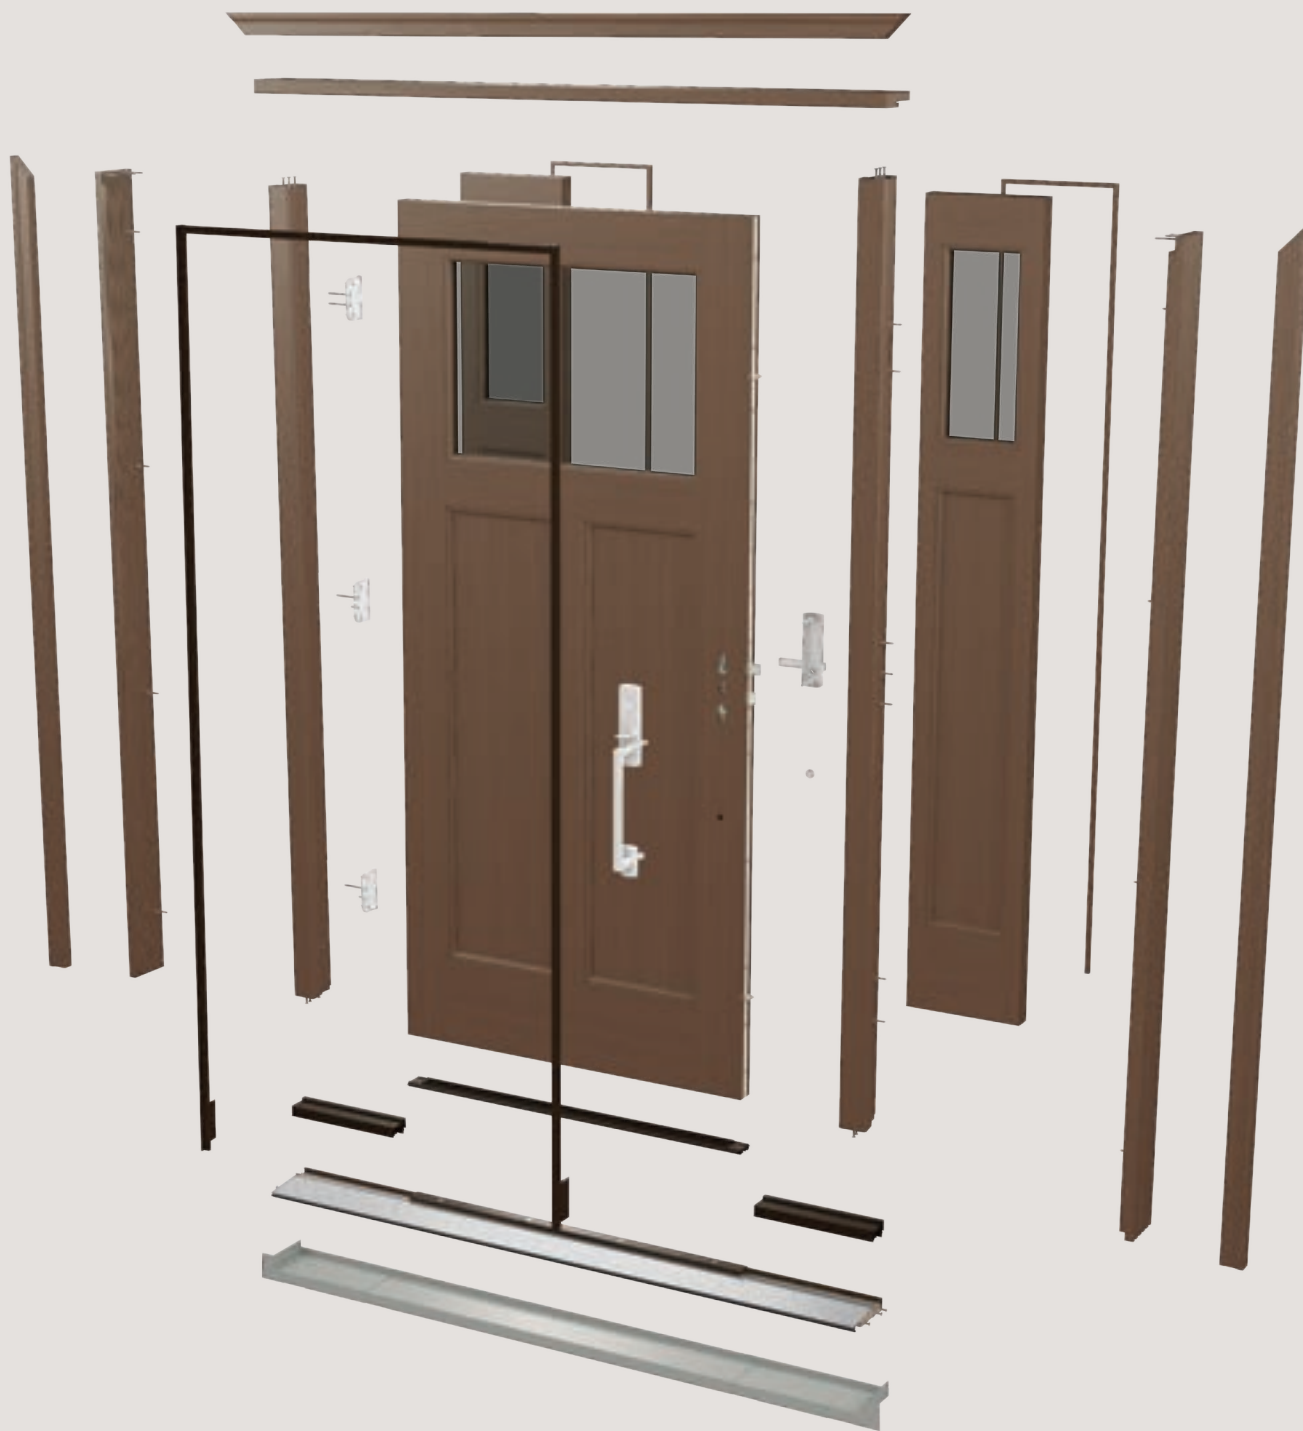

Next-level engineering.

Classic Craft complete entryway systems are designed with a full suite of premium-grade components, including ball-bearing hinges, medium-reach weatherstrip, 7-shape corner seal pads and more. Each piece is engineered with craftsman precision to create an unrivaled entry experience built to perform for a lifetime.