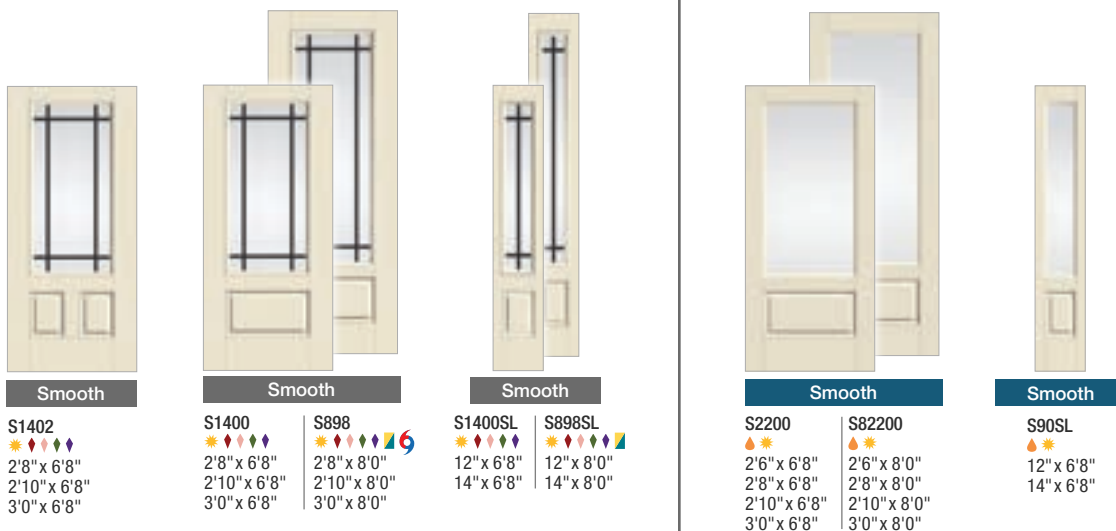

Smooth

S82
 * * * * *
 2'8" x 6'8"
 2'10" x 6'8"
 3'0" x 6'8"

Smooth

S1089
 * * * * *
 2'8" x 6'8"
 2'10" x 6'8"
 3'0" x 6'8"

S8311
 * * * * *
 2'8" x 8'0"
 2'10" x 8'0"
 3'0" x 8'0"

EnLiten™ Flush-Glazed Clear Glass