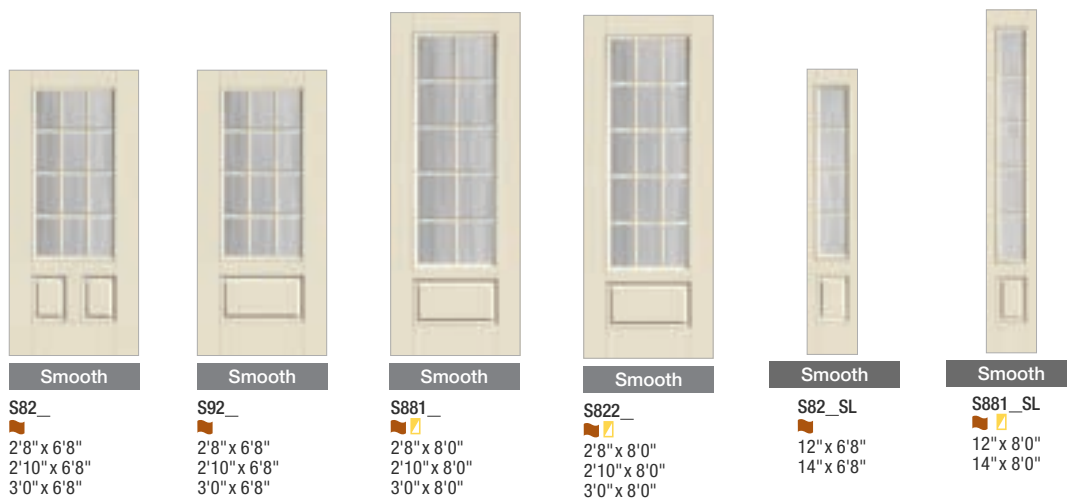

Smooth	Smooth	Smooth	Smooth	Smooth	Smooth
S82_	S92_	S881_	S822_	S82_SL	S881_SL
 2'8" x 6'8" 2'10" x 6'8" 3'0" x 6'8"	 2'8" x 6'8" 2'10" x 6'8" 3'0" x 6'8"	 2'8" x 8'0" 2'10" x 8'0" 3'0" x 8'0"	 2'8" x 8'0" 2'10" x 8'0" 3'0" x 8'0"	 12" x 6'8" 14" x 6'8"	 12" x 8'0" 14" x 8'0"