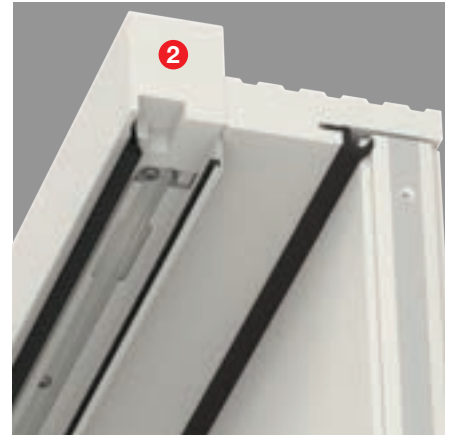

1. 2 The Impressions system comes standard with **composite brickmould** and an aluminum storm door panel. For added protection from rotting, choose a **composite frame featuring Tru-Guard™ composite technology**.