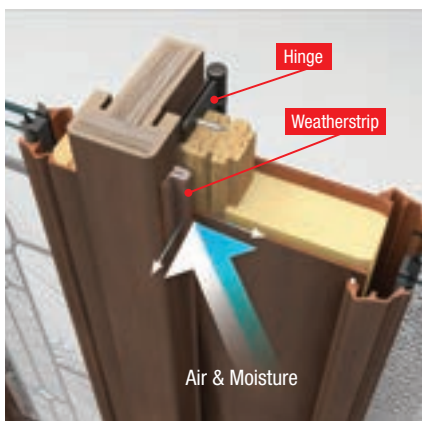

4 Hinges position the **door** to properly compress the **weatherstrip** to help form a tight, even seal against air and moisture infiltration when the door closes.