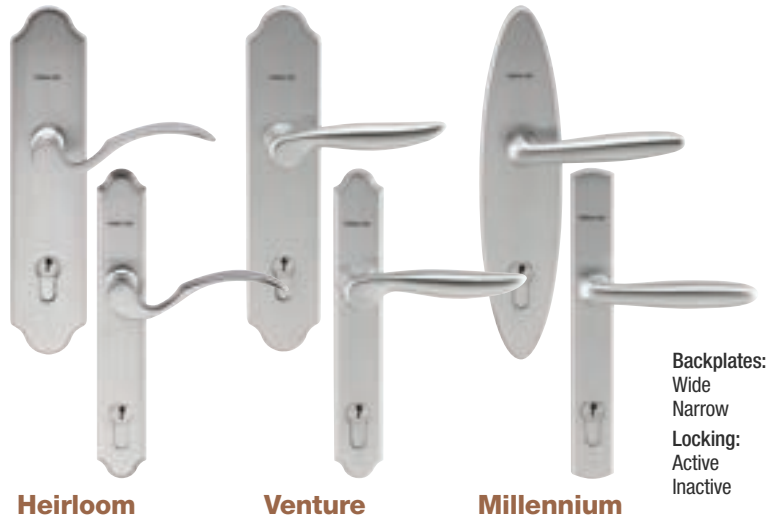

Finish Options