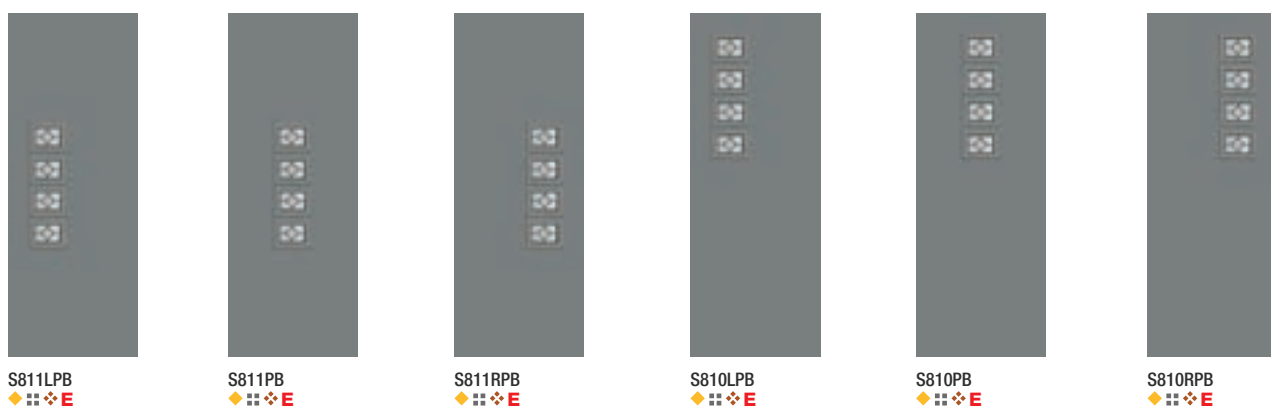

Echo *Continues on next page.*

Privacy & Textured Glass Options
Add the code to the blank in the style number for the desired door and glass combination. For details on glass options, see page 262.

XK = Reeded	XE = Satin Etch	XJ = Chinchilla	XN = Granite
XG = Geometric	XC = Chord	XR = Rainglass	

Key

Low-E Glass (LE)	Brass Caming (1A)	WBDR / HVHZ Options
Black Nickel Caming (1D)	Wrought Iron (1W)	Elevated 10" Bottom Rail Options
Brushed Nickel Caming (1C)	NEW Scrolled & Flat Advanta Lite Frame