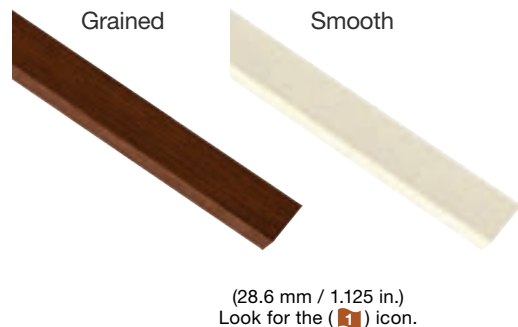

SDL Bar Options