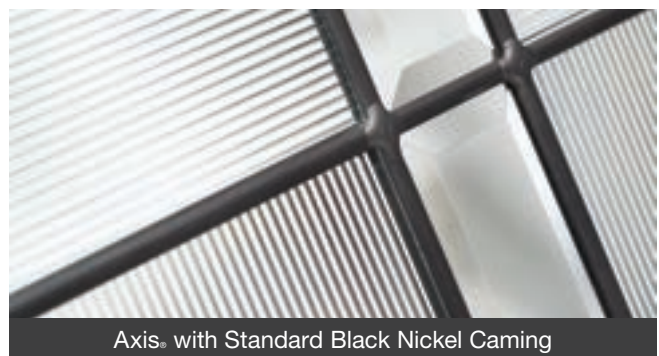

Special Quote Program

In addition to thousands of standard glass choices, we offer additional glass options through our Special Quote Program to help you find the right look for virtually any home.

Special Quote
GBG Color Options

Divided Lites

Match various window patterns and home styles with additional grid patterns and color options. Impact-rated options also available.

Privacy & Textured Glass

Achieve the desired look and level of privacy with additional options, including hammered glass doorlites shown above.

Caming Colors

Pair black nickel, brushed nickel or brass caming with any decorative glass design to complement home hardware and fixtures.