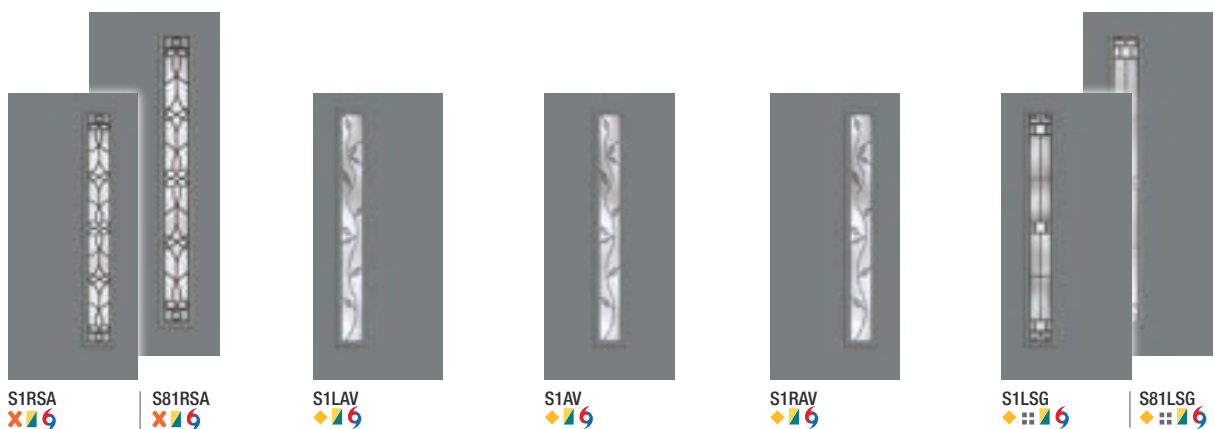

S1RSA | S81RSA | S1LAV | S1AV | S1RAV | S1LSG | S81LSG