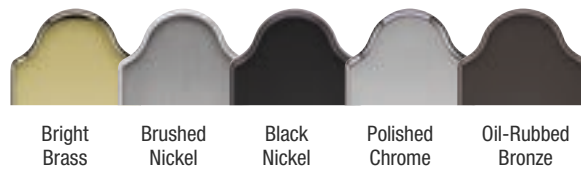

Finish Options