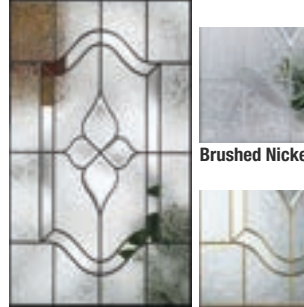

Black Nickel   Brass
Concorde
Glass Privacy Rating: **8**