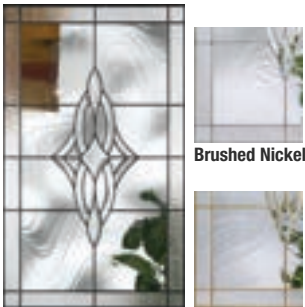

Black Nickel   Brass
Wellesley
Glass Privacy Rating: **6**