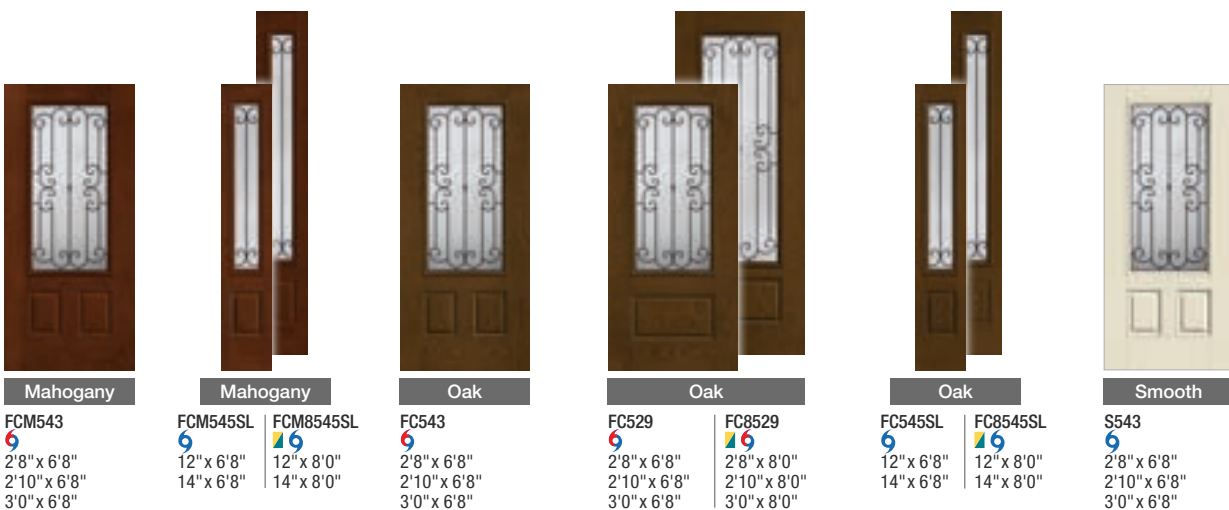

Riserva® x

Mahogany

FCM543
6
2'8" x 6'8"
2'10" x 6'8"
3'0" x 6'8"

Mahogany

FCM545SL | FCM8545SL
6 | 6
12" x 6'8" | 12" x 8'0"
14" x 6'8" | 14" x 8'0"

Oak

FC543
6
2'8" x 6'8"
2'10" x 6'8"
3'0" x 6'8"

Oak

FC529 | FC8529
6 | 6
2'8" x 6'8" | 2'8" x 8'0"
2'10" x 6'8" | 2'10" x 8'0"
3'0" x 6'8" | 3'0" x 8'0"

Oak

FC545SL | FC8545SL
6 | 6
12" x 6'8" | 12" x 8'0"
14" x 6'8" | 14" x 8'0"

Smooth

S543
6
2'8" x 6'8"
2'10" x 6'8"
3'0" x 6'8"