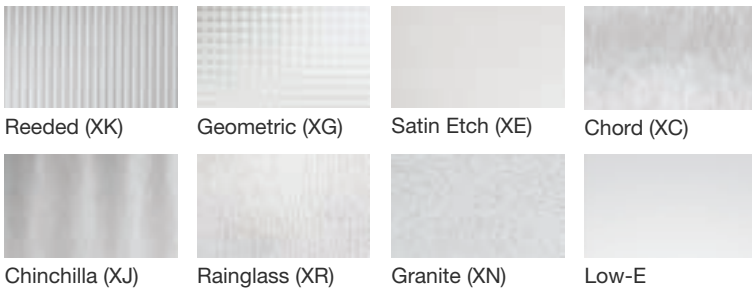

Residential

Commercial & Multi-Resident

NEW 8'0" Smooth-Star® Flush-Glazed Doors with Elevated Bottom Rail

More natural light.

Ideal for multi-family new construction and remodeling, the popular 8'0" Smooth-Star flush-glazed full-lite door has been redesigned with an elevated bottom rail to meet ADA requirements.* Starting on page 153.