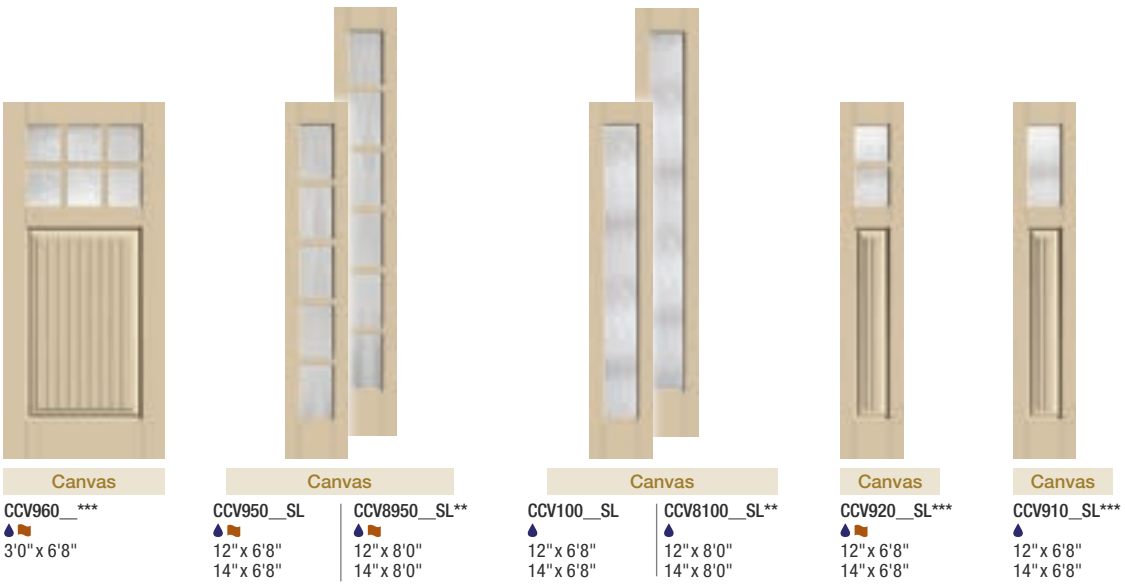

4-Block Dentil Shelf

Pairs with 3'6" wide doors.

4-Block Dentil Shelf

Privacy & Textured

Fir*	Fir*	Fir*
CCA87400XR	CCA260 ***	CCA8260 ***
  3'6" x 8'0"	 3'0" x 6'8"	  3'0" x 8'0"

Fir*	Fir*	Fir*	Fir*
CCA3450_SL**	CCA3560_SL**	CCA3400_SL**	CCA3500_SL**
  12" x 6'8"   14" x 6'8"	  12" x 8'0"   14" x 8'0"	 12" x 6'8"  14" x 6'8"	 12" x 8'0"  14" x 8'0"
CCA220_SL***	CCA210_SL***		
  12" x 6'8"   14" x 6'8"	 12" x 6'8"  14" x 6'8"		

Canvas	Canvas	Canvas	Canvas
CCV910 ***	CCV920 ***	CCV930 ***	CCV940 ***
 3'0" x 6'8"	  3'0" x 6'8"	  3'0" x 6'8"	  3'0" x 6'8"

*Formerly Classic-Craft American Style.
 **Not available with Satin Etch (XE) glass.
 ***Not available with Geometric (XG) or Satin Etch (XE) glass.
 Note: See page 299 for important product details that may help with your purchase decision.