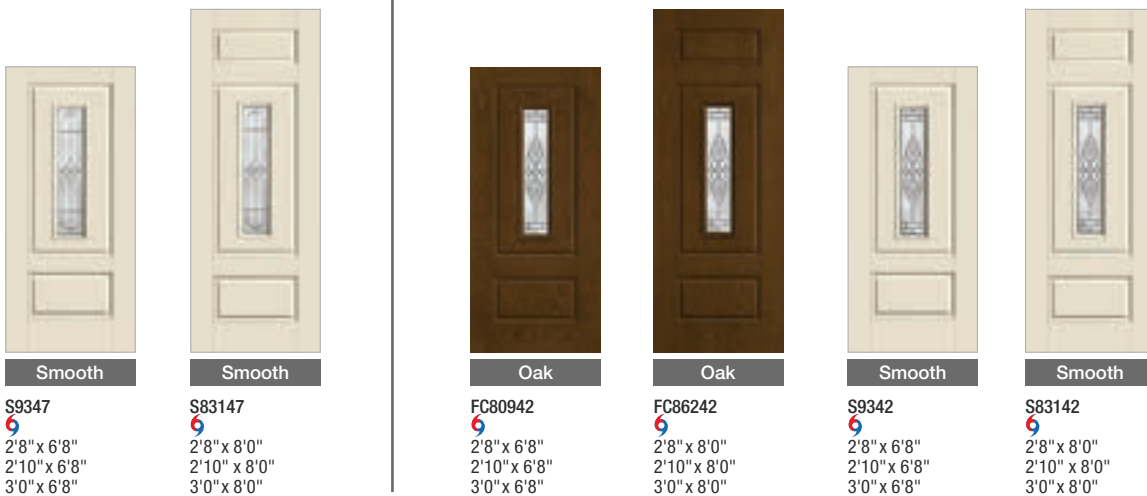

Kensington™ ◆ ◆

Smooth
S9347
6
2'8" x 6'8"
2'10" x 6'8"
3'0" x 6'8"

Smooth
S83147
6
2'8" x 8'0"
2'10" x 8'0"
3'0" x 8'0"

Oak
FC80942
6
2'8" x 6'8"
2'10" x 6'8"
3'0" x 6'8"

Oak
FC86242
6
2'8" x 8'0"
2'10" x 8'0"
3'0" x 8'0"

Smooth
S9342
6
2'8" x 6'8"
2'10" x 6'8"
3'0" x 6'8"

Smooth
S83142
6
2'8" x 8'0"
2'10" x 8'0"
3'0" x 8'0"

Key

- Black Nickel Caming (1D)
- ◆ Brushed Nickel Caming (1C)
- ◆ ◆ Brass Caming (1A)
- × Wrought Iron (1W)

6 WBDR / HVHZ Options