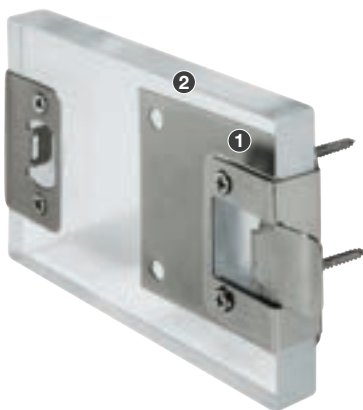

Latch & Deadbolt Strike Plate

Standard vs. Adjustable Security Strike Plate

Adjustable Security Strike Plate

(Recommended for standard lock and deadbolt handlesets only.)

Finish Options:

- Brushed Nickel
- Black Nickel
- Polished Chrome
- Oil Rubbed Bronze
- Stainless Steel
- Zinc Dichomate

A genuine Therma-Tru adjustable security strike plate helps enhance the safety and security of a home, wrapping around the door jamb and fully engaging the frame of the house for added support and strength against forced entry.

- ❶ Wraps around the door jamb for added support and an exact fit.
- ❷ 2-½" screws fully engage with the frame of the house for added strength.

*To confirm code requirements in your jurisdiction, always check with your local building authority.
Note: See your Therma-Tru seller for available component options.