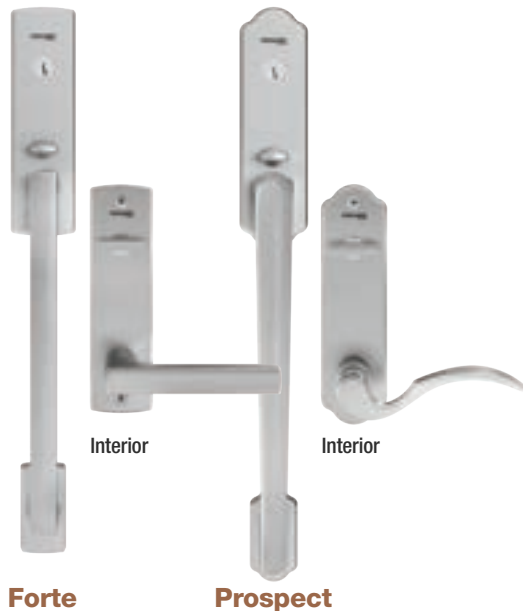

Handleset Options for Standard Door MPLS

Designed to complement Therma-Tru® door styles from traditional to contemporary.