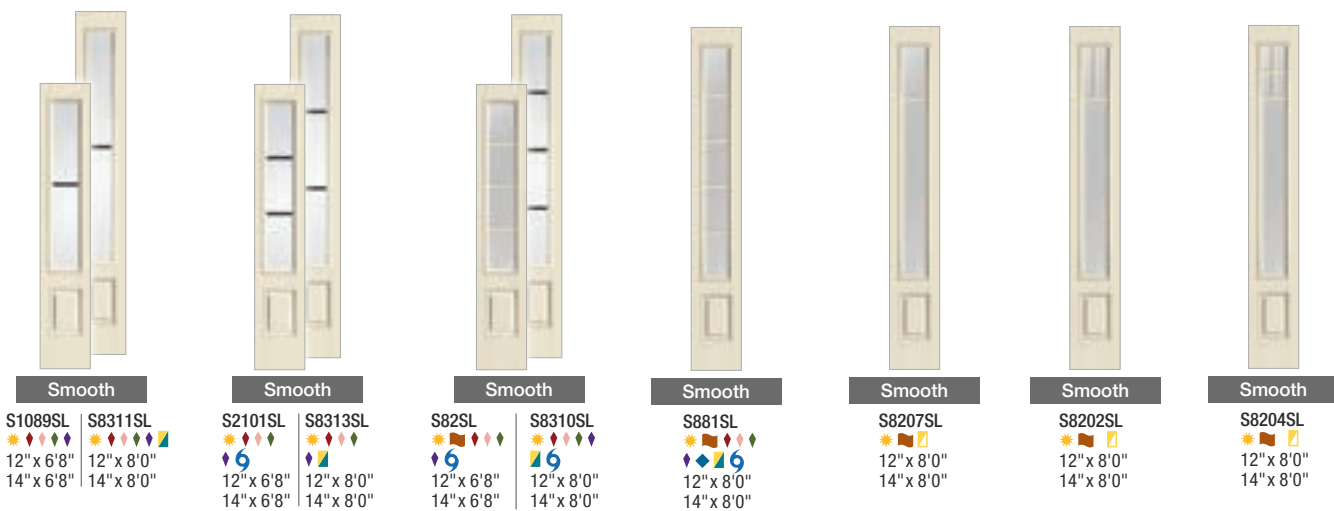

Smooth

S82
 * * * * *
 2'8" x 6'8"
 2'10" x 6'8"
 3'0" x 6'8"

Smooth

S1089
 * * * * *
 2'8" x 6'8"
 2'10" x 6'8"
 3'0" x 6'8"

S8311
 * * * * *
 2'8" x 8'0"
 2'10" x 8'0"
 3'0" x 8'0"

EnLiten™ Flush-Glazed Clear Glass