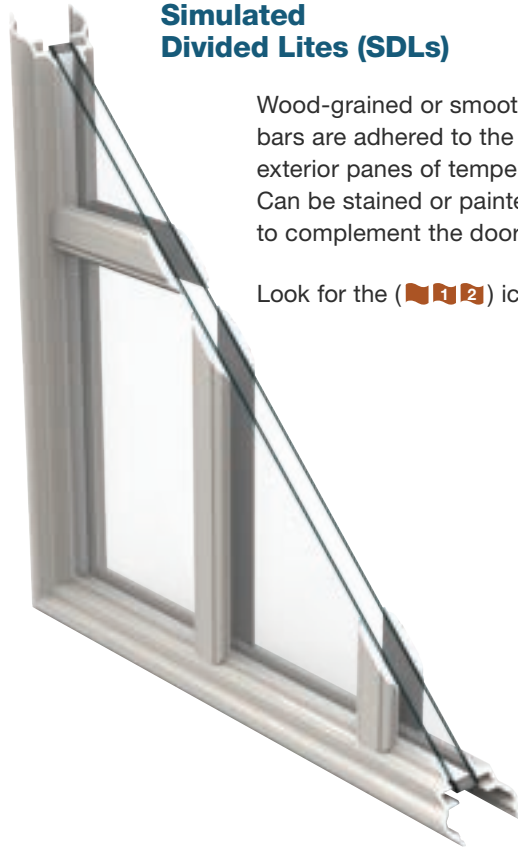

*Available in Special Quote Program.
Note: See page 299 for important product details that may help with your purchase decision.
Bottom: Smooth-Star, Clear Glass with SDLs, Door – S82103, Sidelites – S8000SL