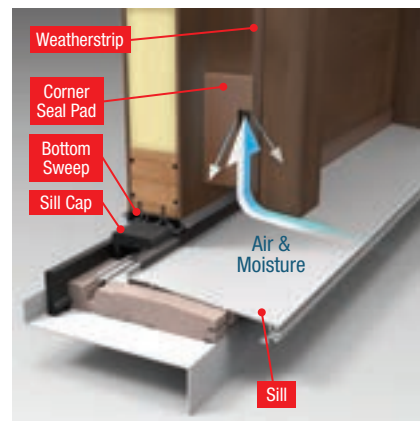

3 Corner seal pads (inswing only) complete the seal between the **sill cap**, **bottom sweep** and **weatherstrip** to help block potential pathways where wind-driven moisture can infiltrate the bottom corner of the door system.