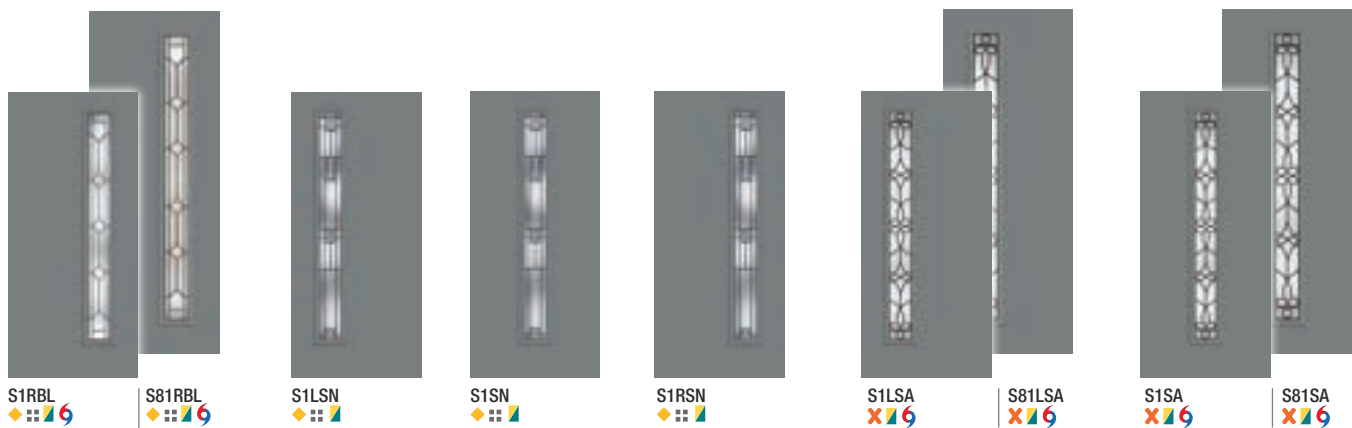

S1RBL | S81RBL | S1LSN | S1SN | S1RSN | S1LSA | S81LSA | S1SA | S81SA