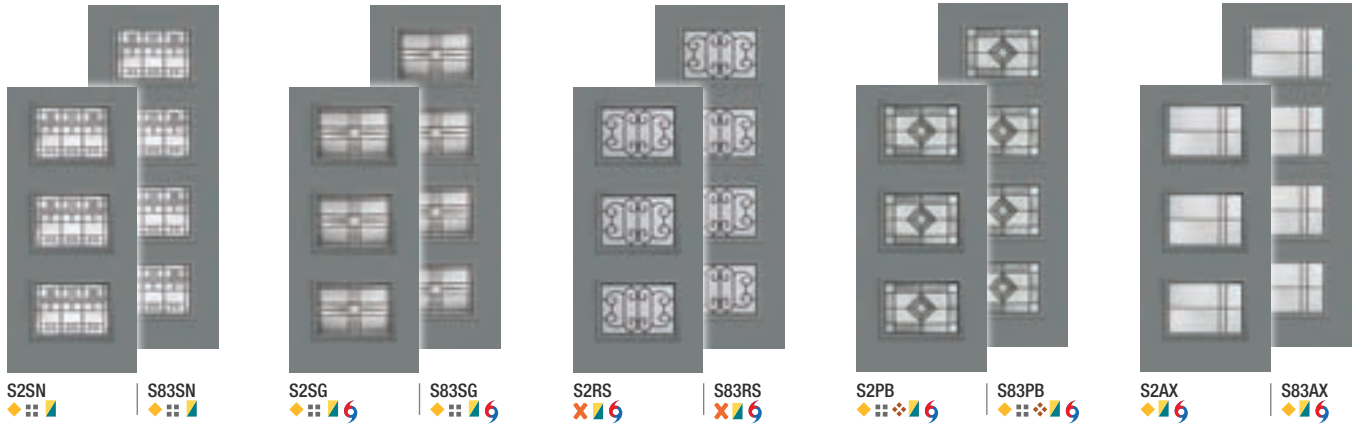

Ari

Note: Product images show exterior side of door.