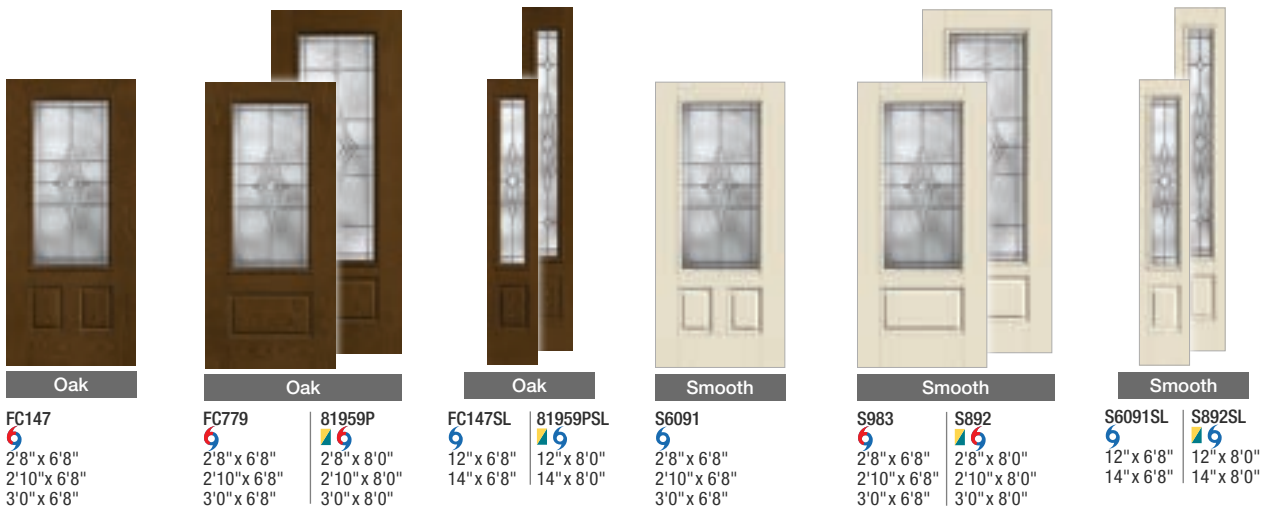

Oak

FC147
6
2'8" x 6'8"
2'10" x 6'8"
3'0" x 6'8"

Oak

FC779 | 81959P
6 | 6
2'8" x 6'8" | 2'8" x 8'0"
2'10" x 6'8" | 2'10" x 8'0"
3'0" x 6'8" | 3'0" x 8'0"

Oak

FC147SL | 81959PSL
6 | 6
12" x 6'8" | 12" x 8'0"
14" x 6'8" | 14" x 8'0"

Smooth

S6091
6
2'8" x 6'8"
2'10" x 6'8"
3'0" x 6'8"

Smooth

S983 | S892
6 | 6
2'8" x 6'8" | 2'8" x 8'0"
2'10" x 6'8" | 2'10" x 8'0"
3'0" x 6'8" | 3'0" x 8'0"

Smooth

S6091SL | S892SL
6 | 6
12" x 6'8" | 12" x 8'0"
14" x 6'8" | 14" x 8'0"