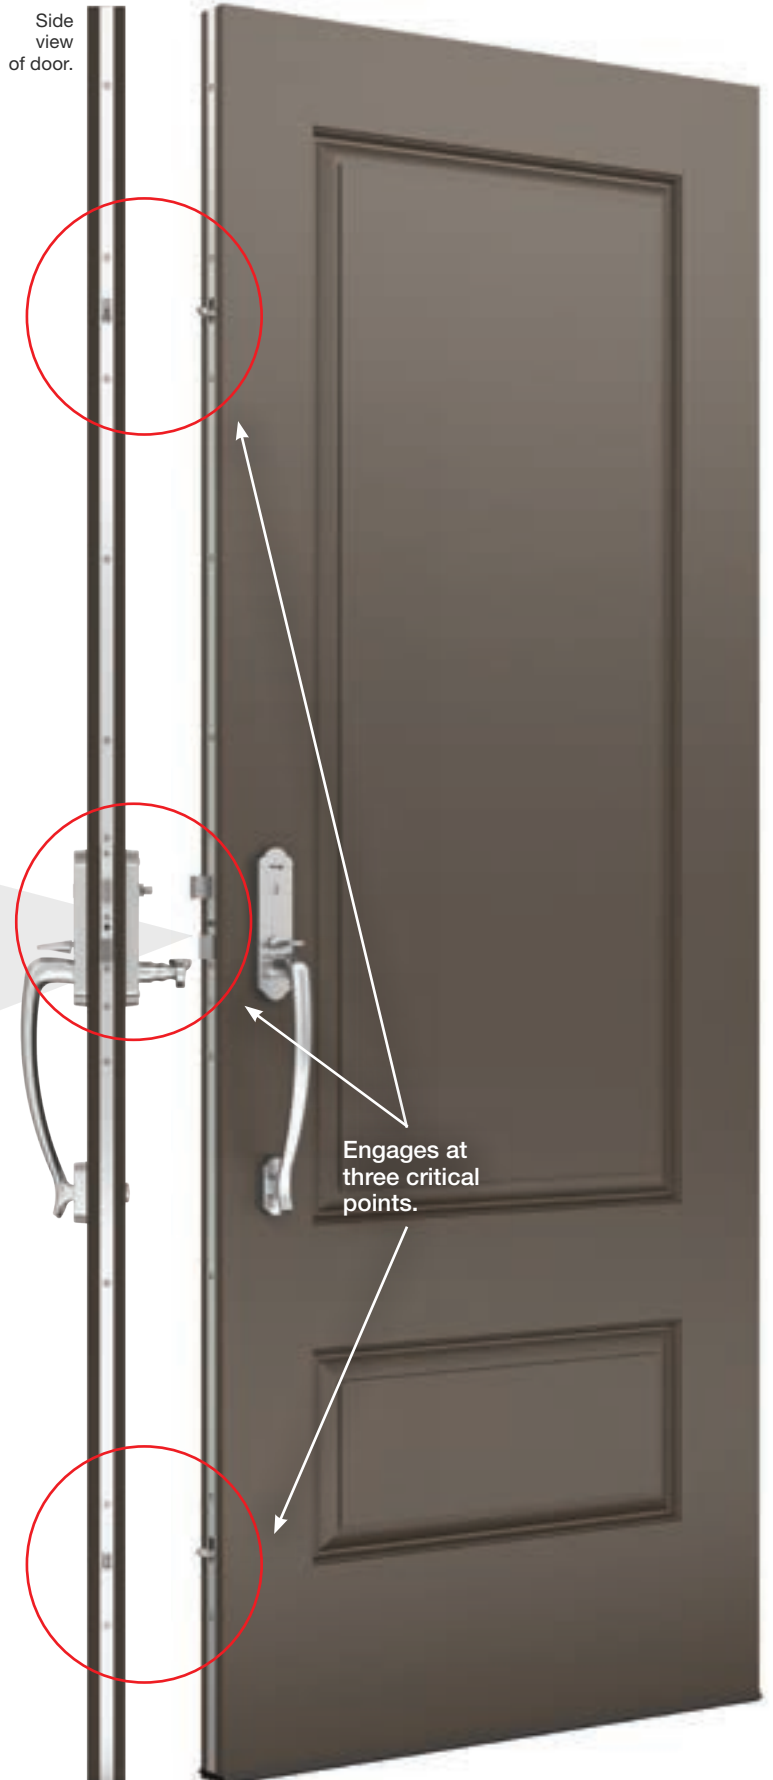

Tongue
 Heights: | Configurations:
 6'8" | Inswing
 7'0" | Outswing
 8'0"

-  Self-lubricating locks.
-  1" premium stainless steel deadbolt.
-  Integrated mishandling device.

Key

 Tru-Defense Eligible

Side view of door.