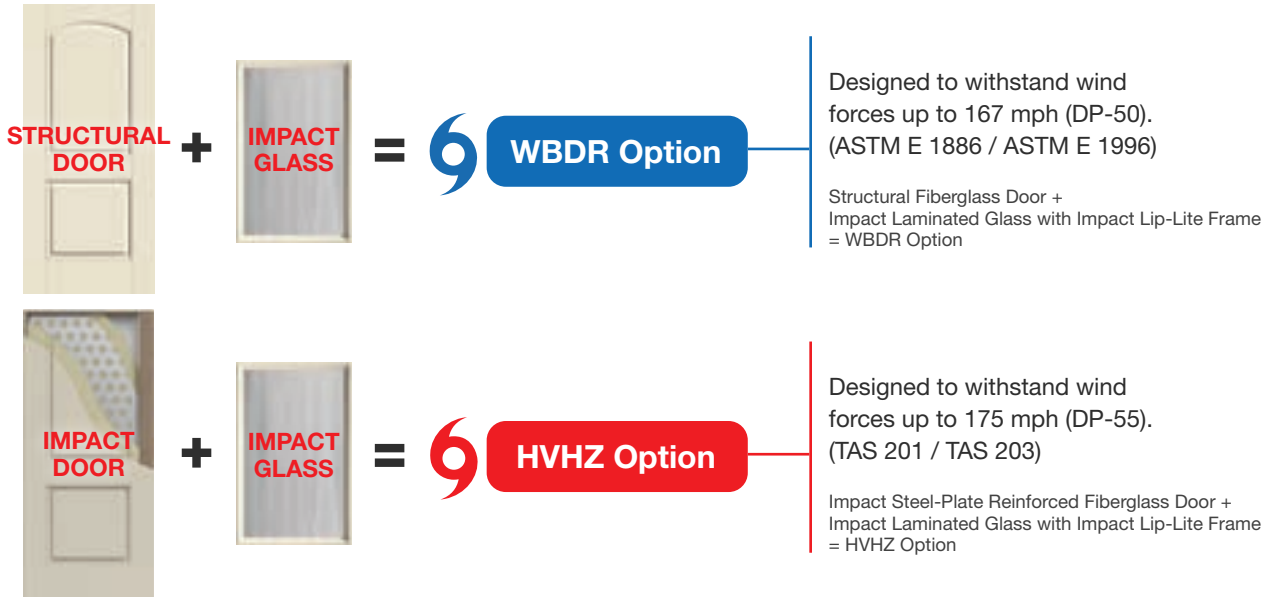

2 Use the icons to find available Therma-Tru® product options in this catalog.

WBDR / HVHZ Options: Look for this icon to find door and sidelite styles that can be configured for WBDR or HVHZ.

3 Verify that there is a Therma-Tru product approval specific to your area for the door system configuration before buying.*

4 Make sure the product is installed in compliance with the product approval to meet building codes.

The performance of the door system depends on how it is installed. Proper installation is required to comply with building codes.

*Product approvals show that the door system meets applicable codes when selected, assembled and installed as instructed. Note: See your Therma-Tru seller or visit www.thermatru.com for product approvals and installation instructions. Always confirm building code requirements in your area before buying. Follow weather and news reports to assess severe weather situations and obey local authorities' shelter and evacuation orders. No product guarantees safety for persons or property, nor makes any premises hurricane- or impact-proof.