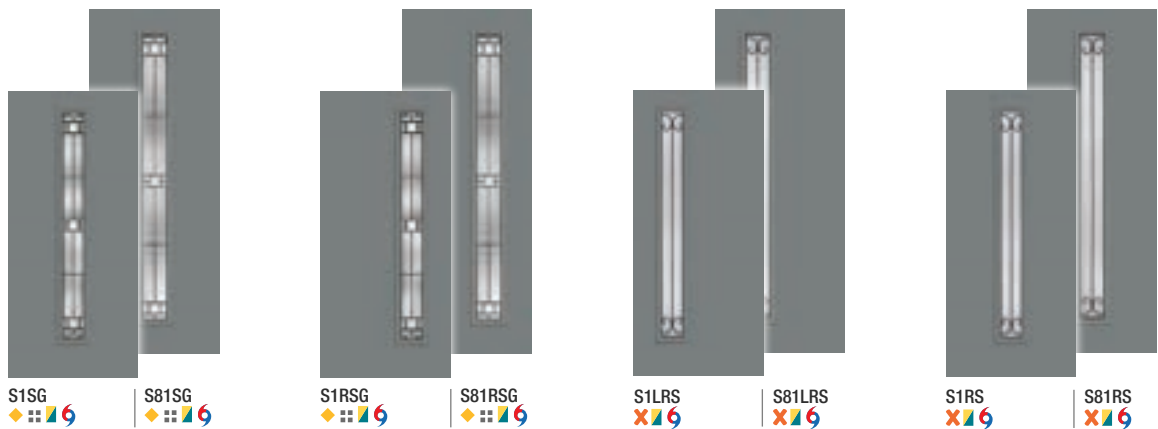

S1SG | S81SG | S1RSG | S81RSG | S1LRS | S81LRS | S1RS | S81RS

Línea *Continues on next page.*

Privacy & Textured Glass Options
Add the code to the blank in the style number for the desired door and glass combination. For details on glass options, see page 262.

XK = Reeded   XE = Satin Etch   XJ = Chinchilla   XN = Granite
XG = Geometric   XC = Chord   XR = Rainglass

1. **Key**
2. ★ Low-E Glass (LE)
   - Black Nickel Caming (1D)
   - Brushed Nickel Caming (1C)
   - Brass Caming (1A)
   - ✕ Wrought Iron (1W)
   - ▲ NEW Scrolled & Flat Advanta Lite Frame
   - Ⓜ WBDR / HVHZ Options