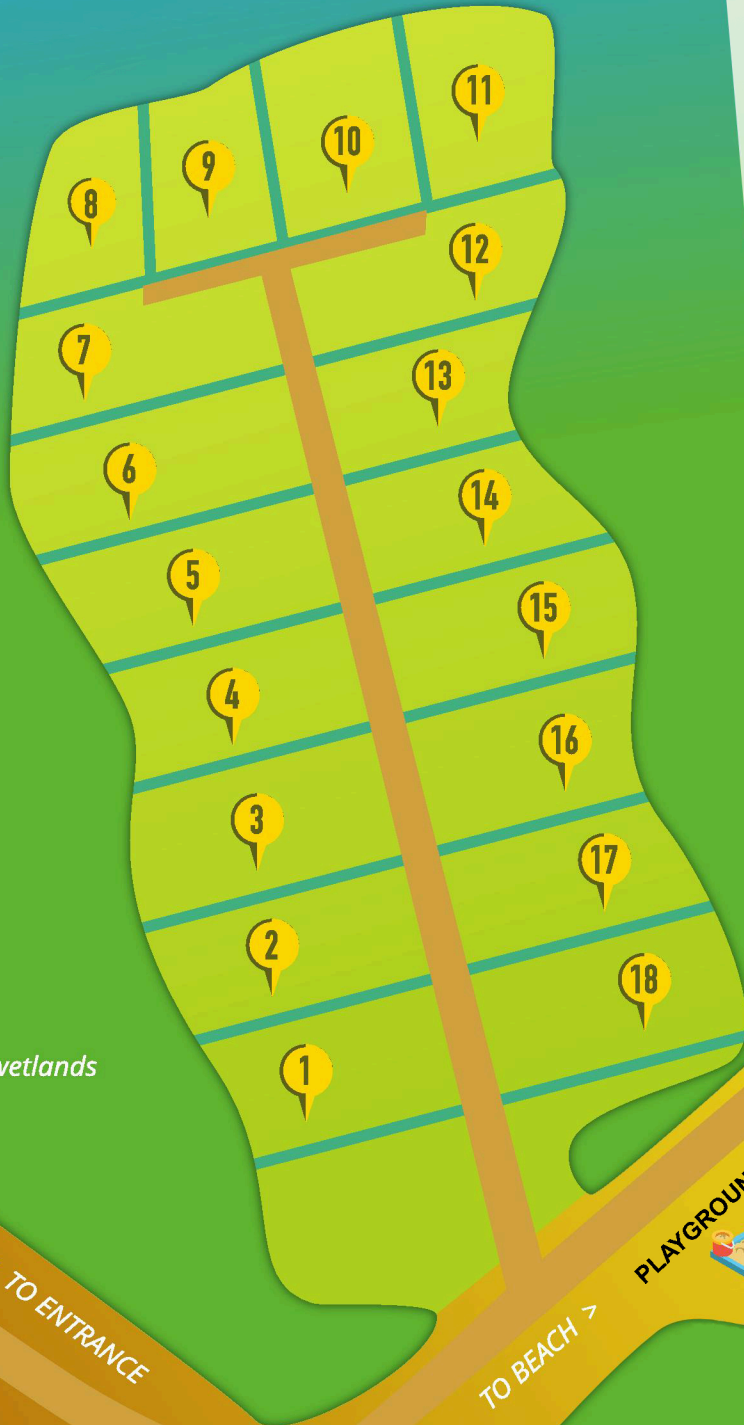

BAYVIEW PARK

Welcome to **Vista Isle**

Bayview Park's Exclusive Extended Season Isle!

Attention Snowbirds! Vista Isle enjoys an extended 6-month season at Bayview Park, offering exclusive Cottage Style Park Model living from May 1 - October 31 annually.

- Large, oversize lots
- Amazing nature views overlooking the incredible beauty of Crowe Lake wetlands
- All Cottages come fully equipped with all furnishings, appliances, central AC, furnace, window dressings, beds, mattresses, and fixtures
- Dock slip rentals available

Create Memories. Come Camp with Us!

Call today! (613) 472-6700
Toll Free: 888-947-7911

ruth@bayviewparkresort.ca
BayviewParkResort.ca