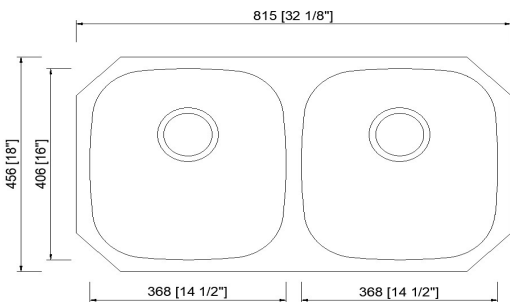

**Northstar Surfaces**

*Bring Nature Home*

**STAINLESS STEEL SINKS  
DOUBLE BOWL 50/50**

**NS-50/50**  
(Available in 18G and 16G)

This classic double bowl undermount sink is constructed with 18G or 16G thickness stainless steel for reliable durability. With two equally sized 9" deep bowls and innovative sound deaden pads, it's not only elegant but practical too.

**Line Drawing:**

Northstar Surfaces - Ohio  
2233 Westbrooke Drive, Columbus, OH 43228  
Phone: 614-541-9155

**SPECIFICATIONS:**

Overall Size: 32-1/8" x 18"  
Bowl Size: 14-1/2" x 16" and 14-1/2" x 16"  
Thickness: 18G and 16G  
Drain Opening: 3-1/2"  
Installation type: Undermount  
Finish: Satin Brushed  
Stainless Steel Grade: 304  
Minimum Cabinet Size: 33"  
Full spray sides and bottom with bottom pads.