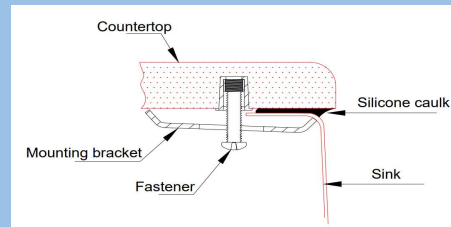

Installation Profile:

(Download DXF file from www.northstarsurfaces.com)

Overhang:

Reveal: