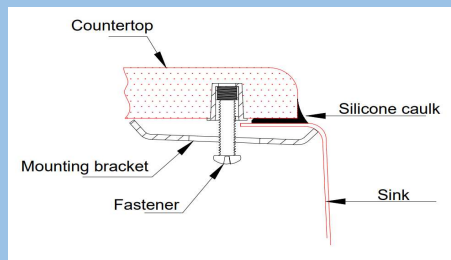

Northstar Surfaces

Bring Nature Home

**STAINLESS STEEL SINKS
DOUBLE BOWL 50/50**

NS-50/50
(Available in 18G and 16G)

This classic double bowl undermount sink is constructed with 18G or 16G thickness stainless steel for reliable durability. With two equally sized 9" deep bowls and innovative sound deaden pads, it's not only elegant but practical too.

An ideal choice for busy homes and light commercial environments, this large easy to clean sink offers a beautiful brushed satin finish that helps minimize small scratches for enduring beauty.

Long lasting quality and elegance come together in this popular double bowl sink. Strainer and stainless steel grid available as an option.

Line Drawing:

Northstar Surfaces - Ohio
2233 Westbrooke Drive, Columbus, OH 43228
Phone: 614-541-9155

SPECIFICATIONS:

Overall Size: 32-1/8" x 18"
Bowl Size: 14-1/2" x 16" and 14-1/2" x 16"
Thickness: 18G and 16G
Drain Opening: 3-1/2"
Installation type: Undermount
Finish: Satin Brushed
Stainless Steel Grade: 304
Minimum Cabinet Size: 33"
Full spray sides and bottom with bottom pads.

These sinks are listed by IAPMO, as meeting the applicable requirements of the Uniform Plumbing Code, and National Plumbing Code of Canada.

ASME A112.19.3
CSA B45.4

Installation Profile:

(Download DXF file from www.northstarsurfaces.com)

Overhang:

Reveal:

Flush:

Northstar Surfaces - Indiana
7345 West 200 North, Greenfield, IN 46410
Phone: 463-777-6779