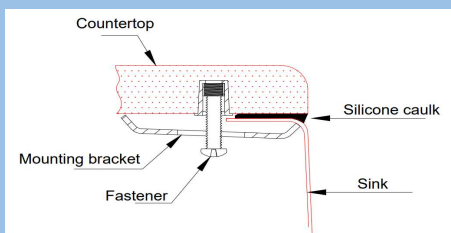

Northstar Surfaces - Indiana
7345 West 200 North, Greenfield, IN 46410
Phone: 463-777-6779