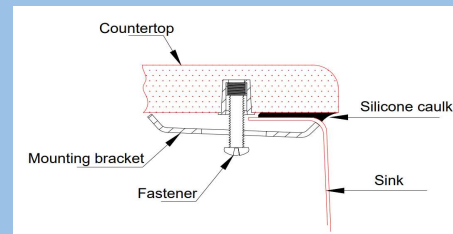

Installation Profile:

(Download DXF file from www.northstarsurfaces.com)

Overhang:

Reveal: