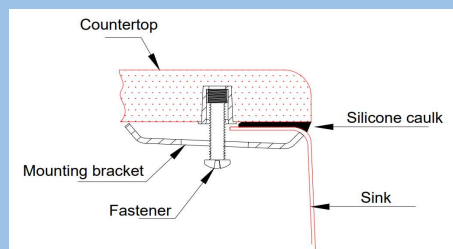

**Installation Profile:**

(Download DXF file from [www.northstarsurfaces.com](http://www.northstarsurfaces.com))

Overhang:

Reveal:

Flush:

Northstar Surfaces - Indiana  
7345 West 200 North, Greenfield, IN 46410  
Phone: 463-777-6779