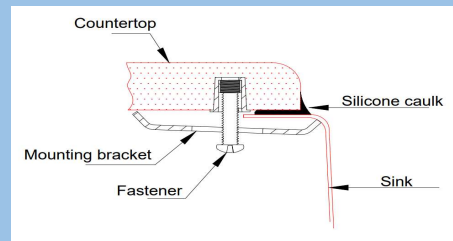

Northstar Surfaces

Bring Nature Home

STAINLESS STEEL SINKS
BAR SINK 1815

This rectangular single bowl stainless steel undermount sink is the perfect choice for bar areas and outdoor kitchens.

Sized to fit in nearly any space, its rectangular shape and generous 7" deep basin and easy to clean surface make this sink a popular choice.

With sound deaden pads that make for a quiet washing experience to a beautiful brushed satin finish that minimizes water spots and small scratches, this sink works overtime to ensure your satisfaction.

Strainer and stainless steel grid available as an option.

Line Drawing:

Northstar Surfaces - Ohio
2233 Westbrooke Drive, Columbus, OH 43228
Phone: 614-541-9155

SPECIFICATIONS:

Overall Size: 18-1/2" x 15"

Bowl Size: 16-1/2" x 13"

Depth: 7"

Thickness: 18G

Drain Opening: 3-1/2"

Installation type: Undermount

Finish: Satin Brushed

Stainless Steel Grade: 304

Minimum Cabinet Size: 19"

Full spray sides and bottom with bottom pads.

These sinks are listed by IAPMO, as meeting the applicable requirements of the Uniform Plumbing Code, and National Plumbing Code of Canada.

ASME A112.19.3

CSA B45.4

Installation Profile:

(Download DXF file from www.northstarsurfaces.com)

Overhang:

Reveal:

Flush:

Northstar Surfaces - Indiana
7345 West 200 North, Greenfield, IN 46410
Phone: 463-777-6779