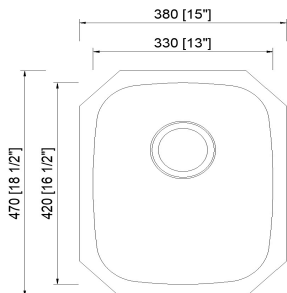

Sized to fit in nearly any space, its rectangular shape and generous 7" deep basin and easy to clean surface make this sink a popular choice.

With sound deaden pads that make for a quiet washing experience to a beautiful brushed satin finish that minimizes water spots and small scratches, this sink works overtime to ensure your satisfaction.

Strainer and stainless steel grid available as an option.

**Line Drawing:**

Northstar Surfaces - Ohio  
2233 Westbrooke Drive, Columbus, OH 43228  
Phone: 614-541-9155

**SPECIFICATIONS:**

Overall Size: 18-1/2" x 15"

Bowl Size: 16-1/2" x 13"

Depth: 7"

Thickness: 18G

Drain Opening: 3-1/2"

Installation type: Undermount

Finish: Satin Brushed

Stainless Steel Grade: 304

Minimum Cabinet Size: 19"