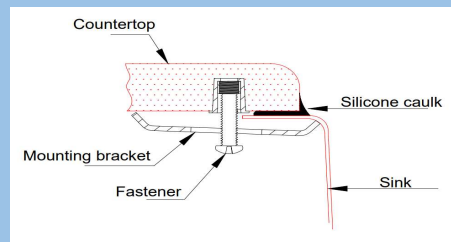

Northstar Surfaces

Bring Nature Home

**STAINLESS STEEL SINKS
DOUBLE BOWL 50/50**

NS-SMALL 50/50
(Available in 18G)

This classic double bowl undermount sink is constructed with 18G thickness stainless steel for reliable durability. With two equally sized 7" deep bowls and innovative sound deaden pads, it's not only elegant but practical.

An ideal choice for busy homes and light commercial environments, this large easy to clean sink offers a beautiful brushed satin finish that helps minimize small scratches for enduring beauty.

Long lasting quality and elegance come together in this popular double bowl sink. Strainer and stainless steel grid available as an option.

Line Drawing:

Northstar Surfaces - Ohio
2233 Westbrooke Drive, Columbus, OH 43228
Phone: 614-541-9155

SPECIFICATIONS:

Overall Size: 29-1/8" x 18-1/2"
Bowl Size: 16-1/2" x 13" and 16-1/2" x 13"
Depth: 7"/7"
Thickness: 18G
Drain Opening: 3-1/2"
Installation type: Undermount
Finish: Satin Brushed
Stainless Steel Grade: 304
Minimum Cabinet Size: 30"
Full spray sides and bottom with bottom pads.

These sinks are listed by IAPMO, as meeting the applicable requirements of the Uniform Plumbing Code, and National Plumbing Code of Canada.

ASME A112.19.3
CSA B45.4

Installation Profile:

(Download DXF file from www.northstarsurfaces.com)

Overhang:

Reveal:

Flush:

Northstar Surfaces - Indiana
7345 West 200 North, Greenfield, IN 46410
Phone: 463-777-6779