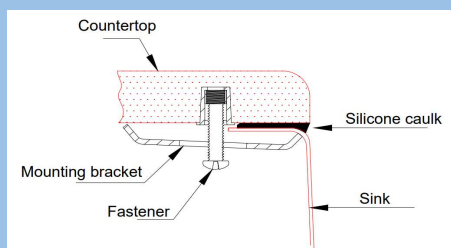

Northstar Surfaces - Indiana
7345 West 200 North, Greenfield, IN 46410
Phone: 463-777-6779