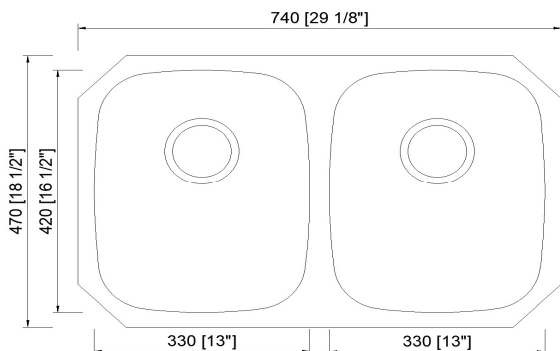

Northstar Surfaces

Bring Nature Home

**STAINLESS STEEL SINKS
DOUBLE BOWL 50/50**

NS-SMALL 50/50
(Available in 18G)

This classic double bowl undermount sink is constructed with 18G thickness stainless steel for reliable durability. With two equally sized 7" deep bowls and innovative sound deaden pads, it's not only elegant but practical.

Line Drawing:

Northstar Surfaces - Ohio
2233 Westbrooke Drive, Columbus, OH 43228
Phone: 614-541-9155

SPECIFICATIONS:

Overall Size: 29-1/8" x 18-1/2"
Bowl Size: 16-1/2" x 13" and 16-1/2" x 13"
Depth: 7"/7"
Thickness: 18G
Drain Opening: 3-1/2"
Installation type: Undermount
Finish: Satin Brushed
Stainless Steel Grade: 304
Minimum Cabinet Size: 30"
Full spray sides and bottom with bottom pads.