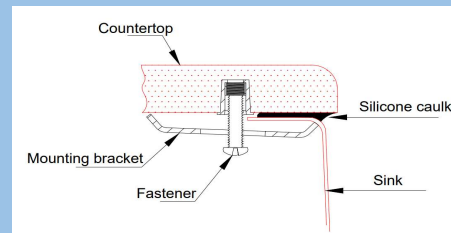

Installation Profile:

(Download DXF file from www.northstarsurfaces.com)

Overhang:

Reveal: