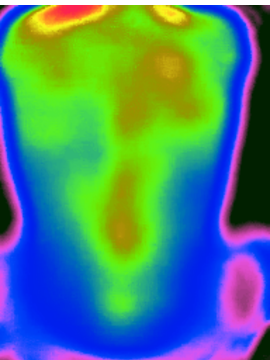

Upper back and shoulder inflammation BEFORE BodyHz Pain Patch.

Upper left back, first patch placement, decrease in heat after 1 minute.

Upper left and right back, both patches decrease in heat after 5 minutes.

Upper left and right back, both patched areas further decrease after 10 minutes.

Total back and shoulder area after 20 minutes of wearing BodyHz Pain Relief.