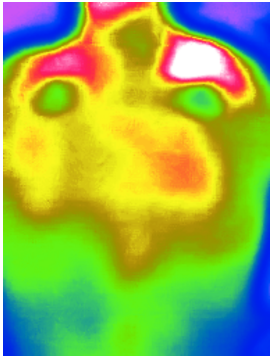

Upper back and shoulder inflammation BEFORE BodyHz Pain Patch.

Upper left back, first patch placement, decrease in heat after 1 minute.

Upper left and right back, both patches decrease in heat after 5 minutes.

Upper left and right back, both patched areas further decrease after 10 minutes.

Total back and shoulder area after 20 minutes of wearing BodyHz Pain Relief.