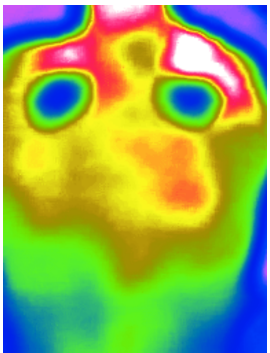

Upper back and shoulder inflammation BEFORE BodyHz Pain Patch.

Upper left back, first patch placement, decrease in heat after 1 minute.

Upper left and right back, both patches decrease in heat after 5 minutes.

Upper left and right back, both patched areas further decrease after 10 minutes.

Total back and shoulder area after 20 minutes of wearing BodyHz Pain Relief.