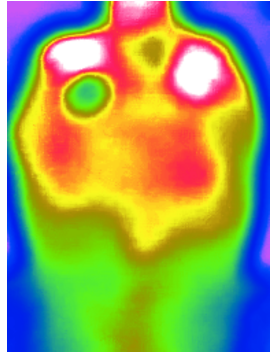

Upper back and shoulder inflammation BEFORE BodyHz Pain Patch.

Upper left back, first patch placement, decrease in heat after 1 minute.

Upper left and right back, both patches decrease in heat after 5 minutes.

Upper left and right back, both patched areas further decrease after 10 minutes.

Total back and shoulder area after 20 minutes of wearing BodyHz Pain Relief.