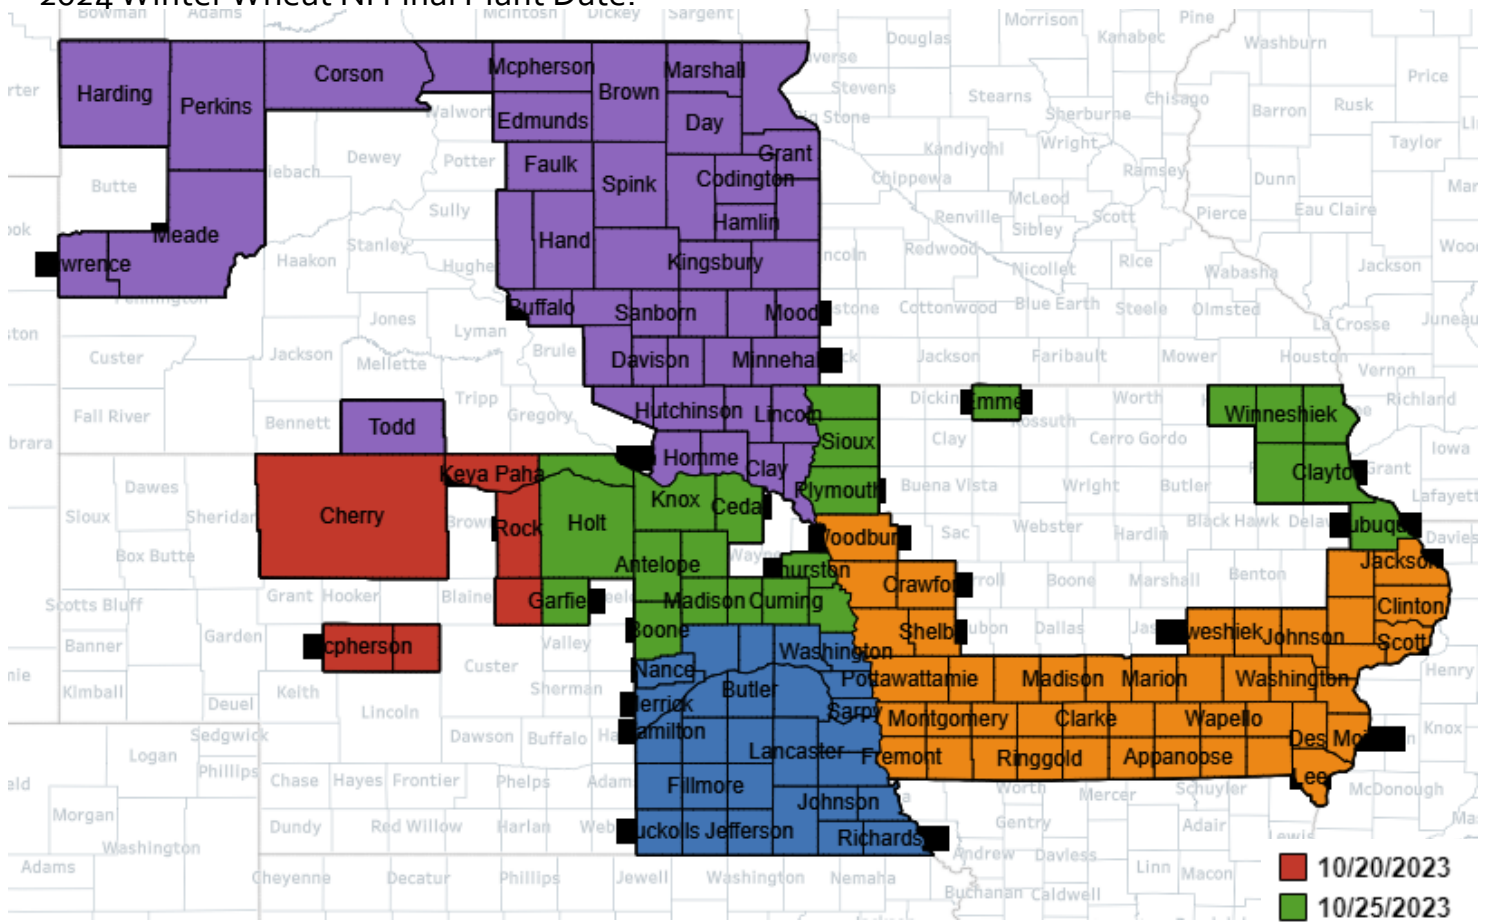

## 2023 Soybeans NI End of Late Planting Date:

## 2023 Soybeans IR End of Late Planting Date:

- 6/30/2023
- 7/5/2023
- 7/10/2023
- 7/15/2023
- 7/20/2023

2024 Winter Wheat NI Final Plant Date:

2024 Winter Wheat IR Final Plant Date:

2024 Winter Wheat NI Final Plant Date:

2024 Winter Wheat IR Final Plant Date: