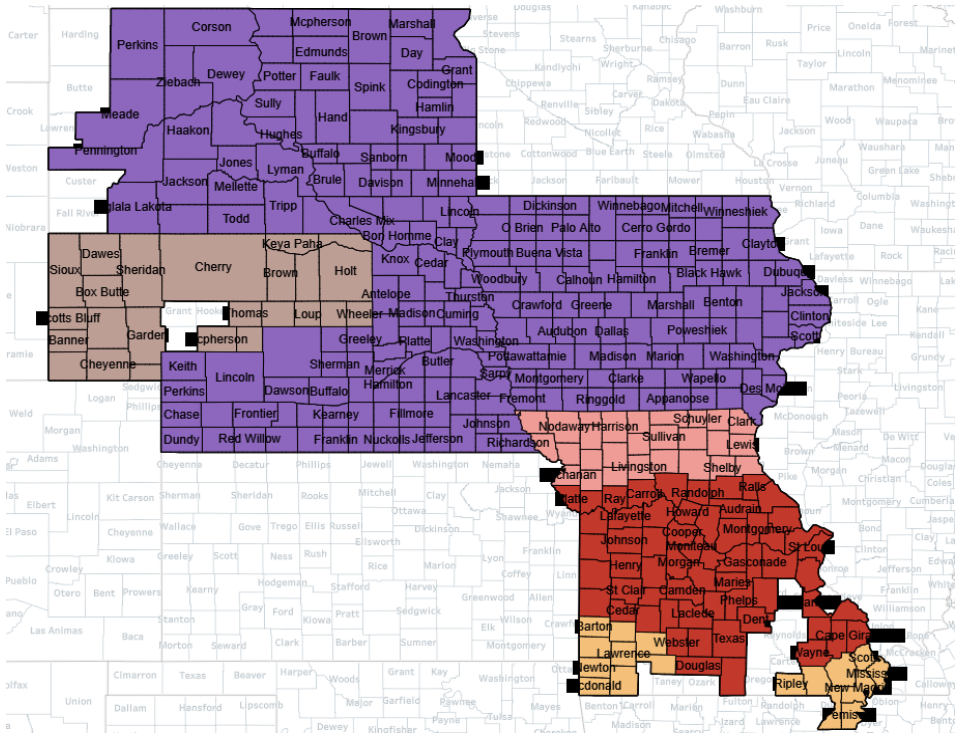

2023 Corn NI Initial Plant Date:

2023 Corn IR Initial Plant Date: