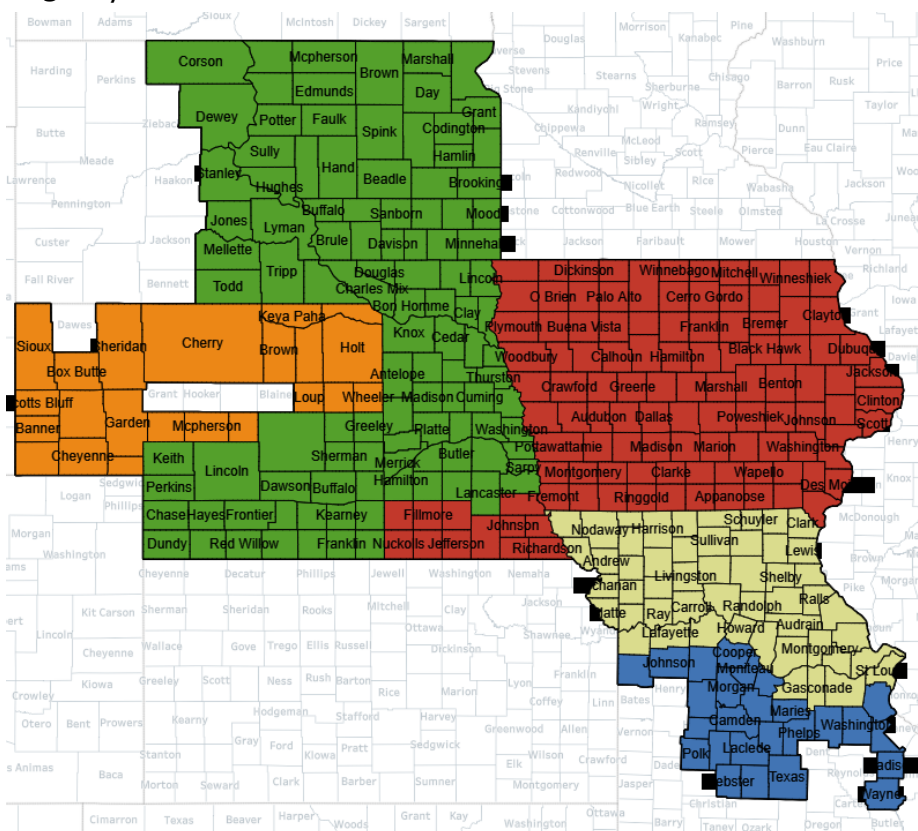

2023 Soybeans IR Final Plant Date: