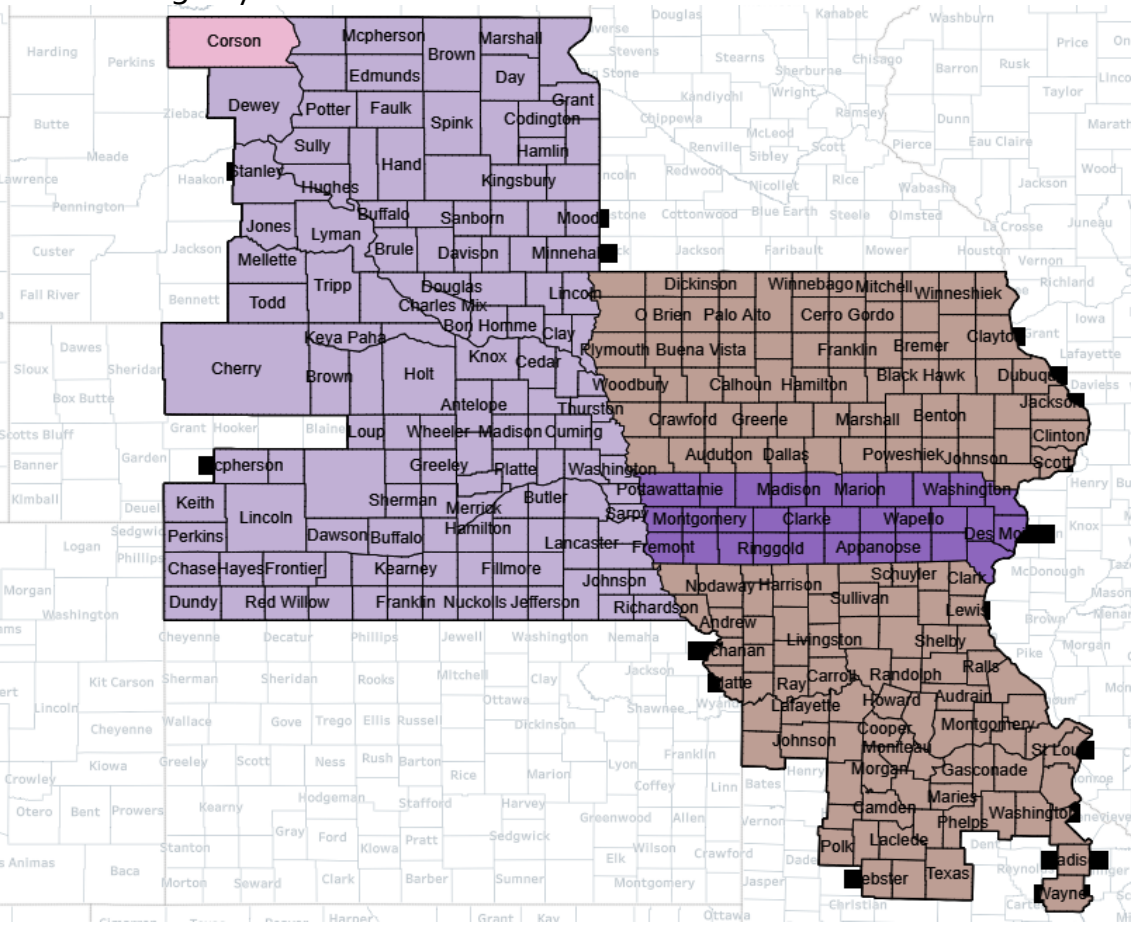

2023 Soybeans NI Initial Plant Date: