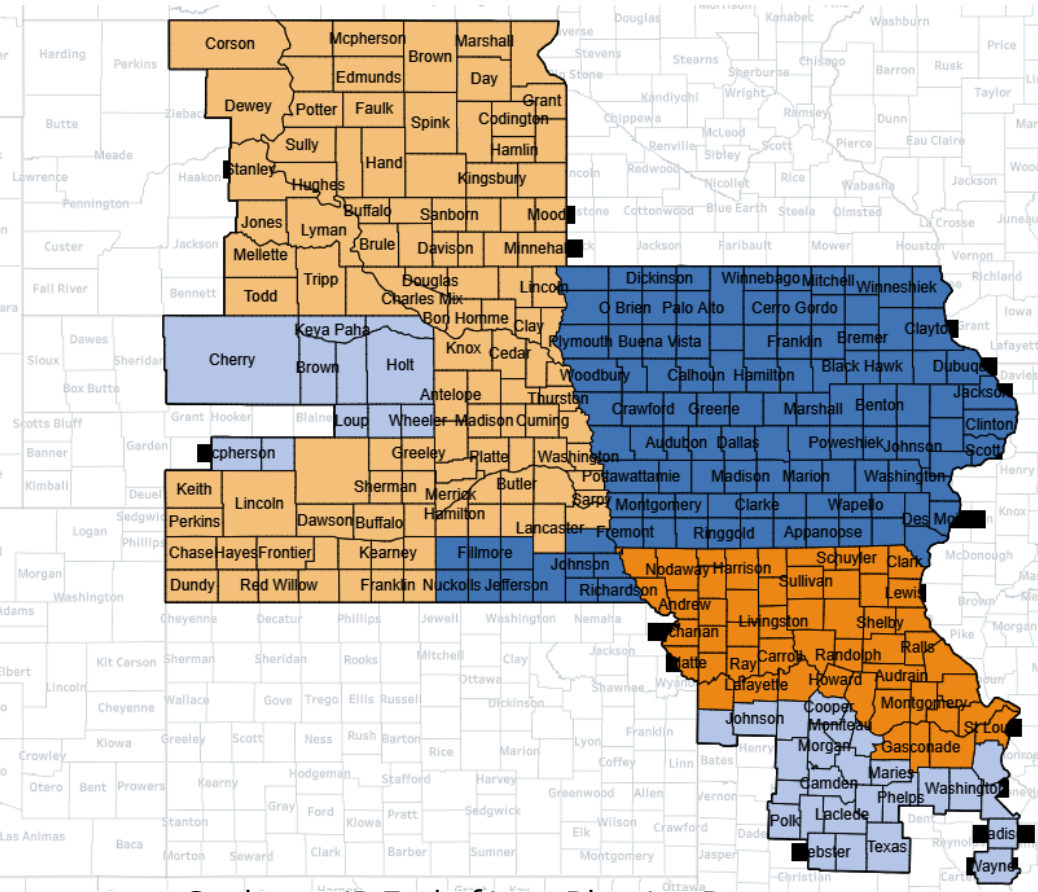

2023 Soybeans NI End of Late Planting Date:

2023 Soybeans IR End of Late Planting Date: