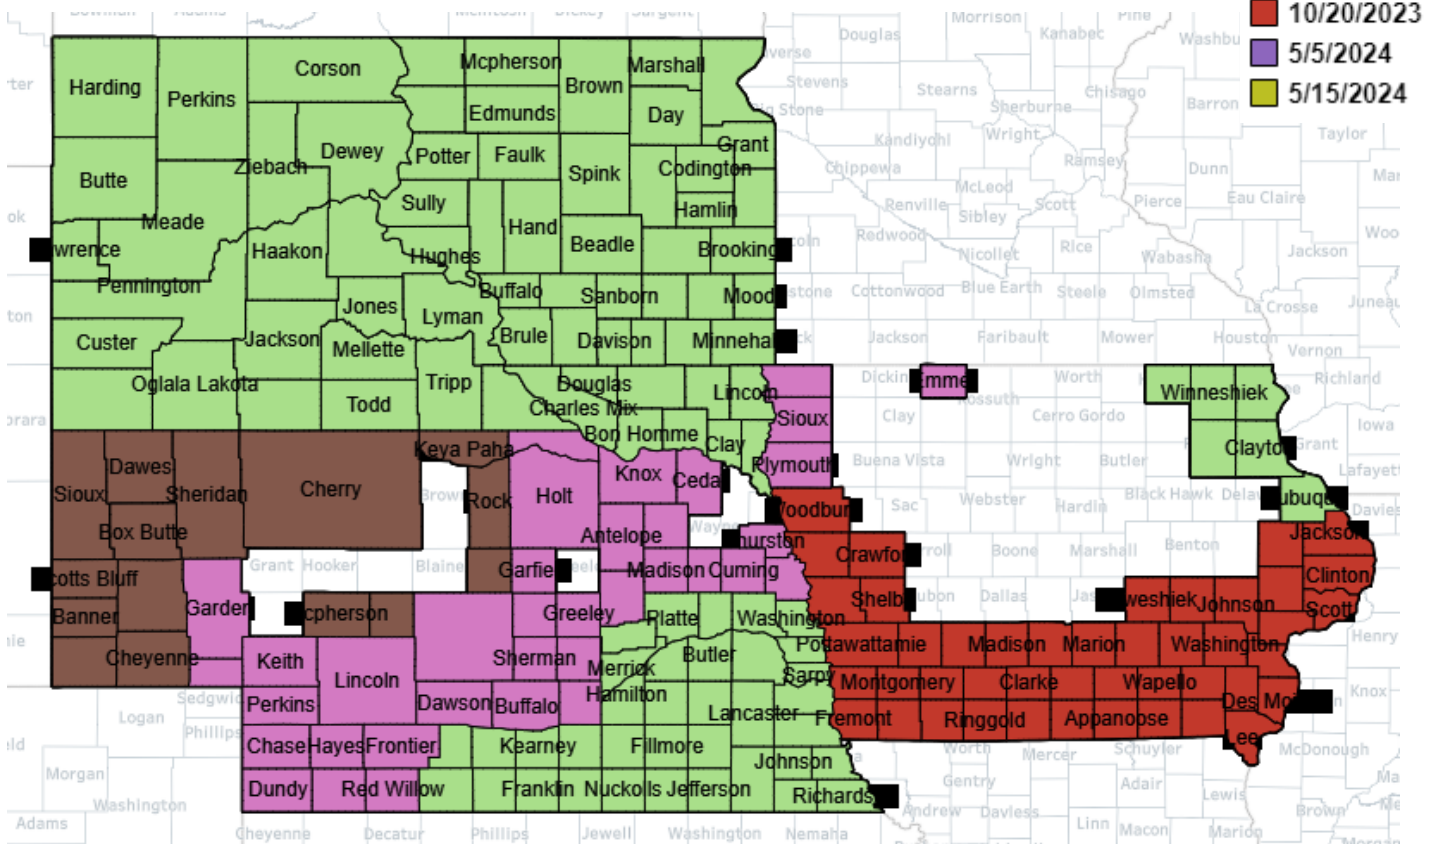

## 2023 Soybeans NI End of Late Planting Date:

## 2023 Soybeans IR End of Late Planting Date:

- 6/30/2023
- 7/5/2023
- 7/10/2023
- 7/15/2023
- 7/20/2023

2024 Winter Wheat NI Final Plant Date:

2024 Winter Wheat IR Final Plant Date:

2024 Winter Wheat NI Final Plant Date: