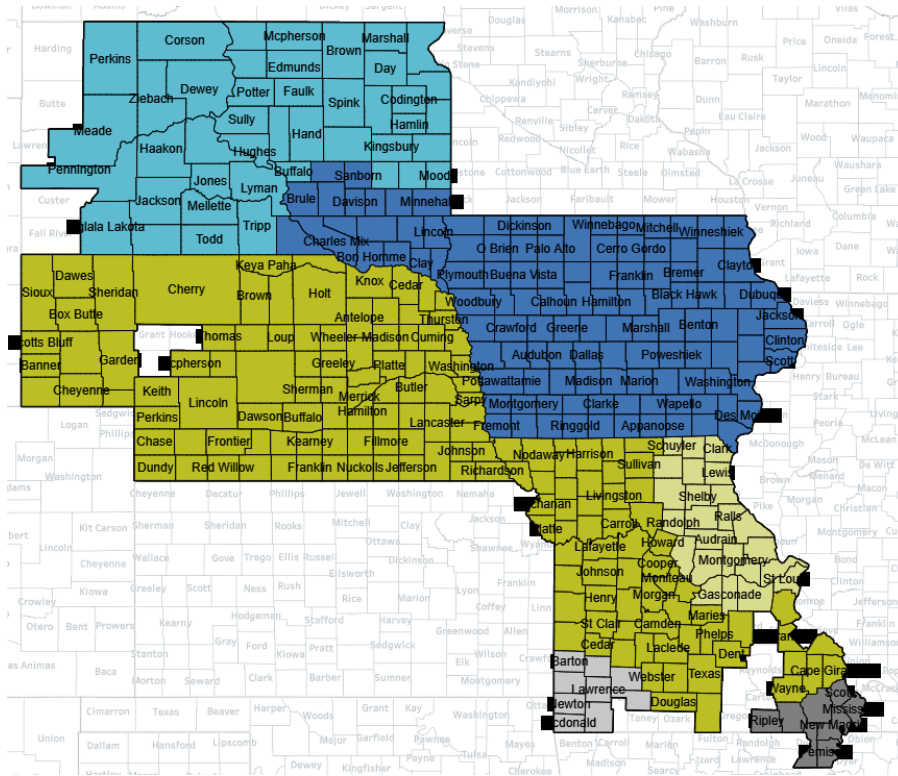

# 2023 Corn IR Initial Plant Date:

- 3/20/2023
- 4/1/2023
- 4/5/2023
- 4/10/2023
- 4/15/2023

# 2023 Corn NI Final Plant Date:

- 5/10/2023
- 5/15/2023
- 5/25/2023
- 5/31/2023

## 2023 Corn NI End of Late Planting Date:

- 5/30/2023
- 6/4/2023
- 6/14/2023
- 6/19/2023
- 6/20/2023
- 6/25/2023