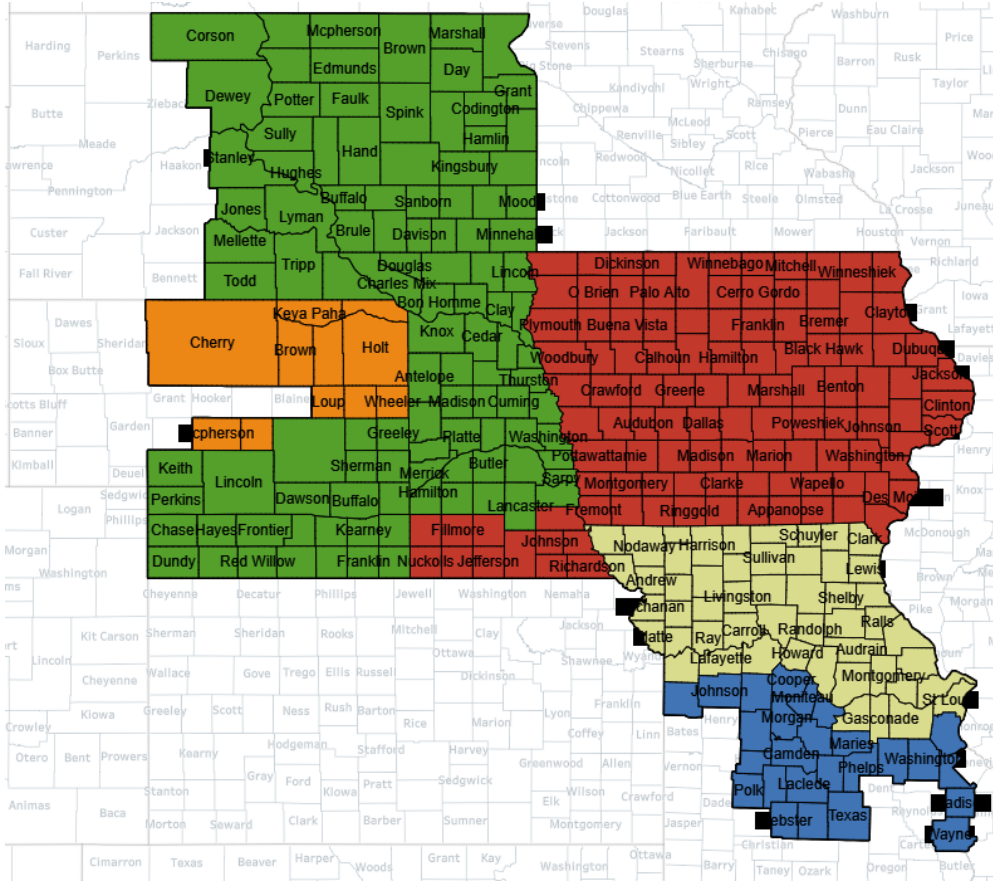

2023 Soybeans NI Final Plant Date: