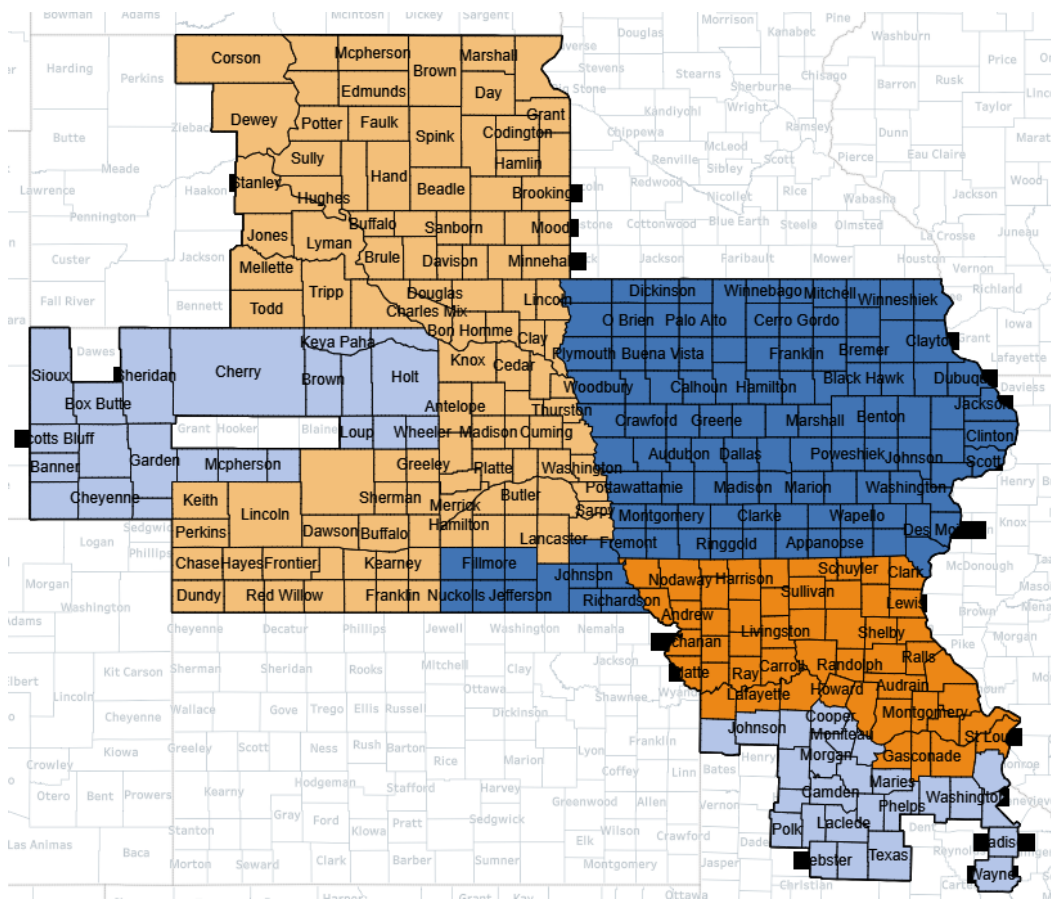

- 6/30/2023
- 7/5/2023
- 7/10/2023
- 7/15/2023
- 7/20/2023