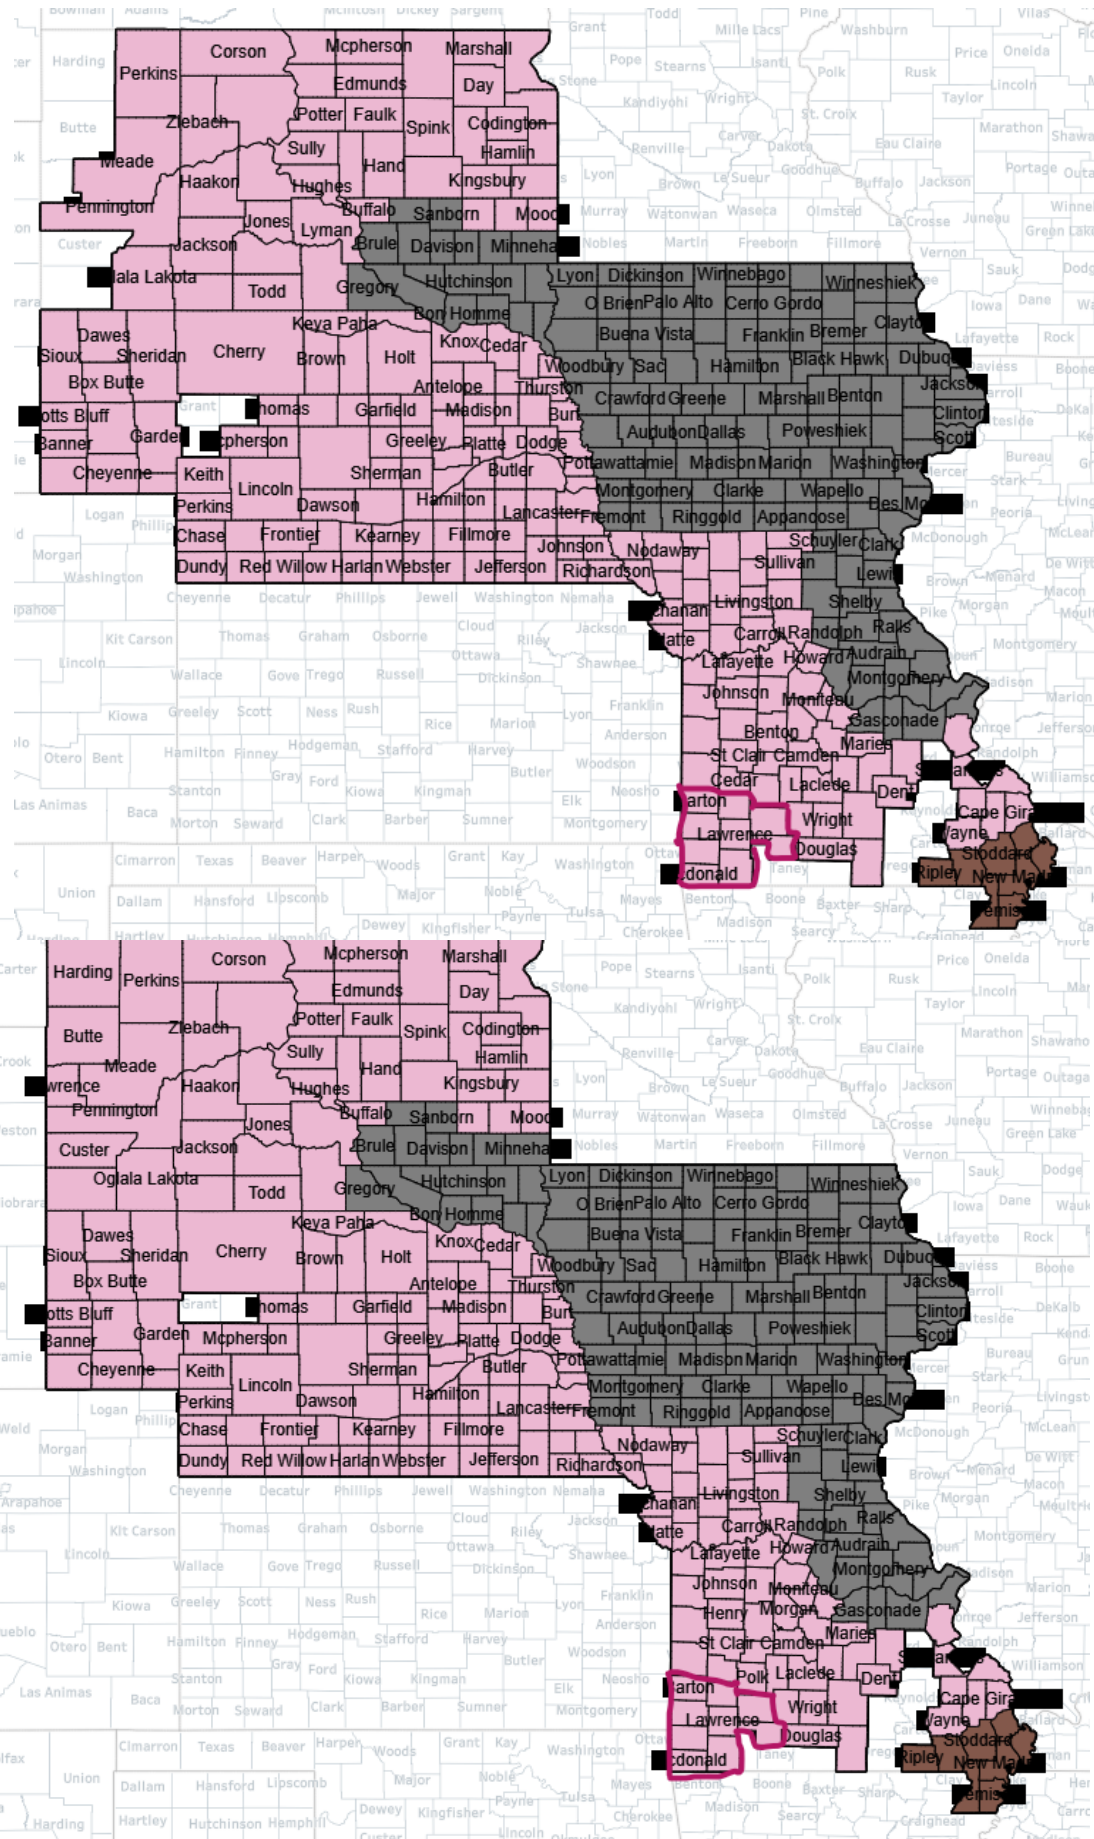

2023 Corn NI Final Plant Date:

- 5/10/2023
- 5/15/2023
- 5/25/2023
- 5/31/2023