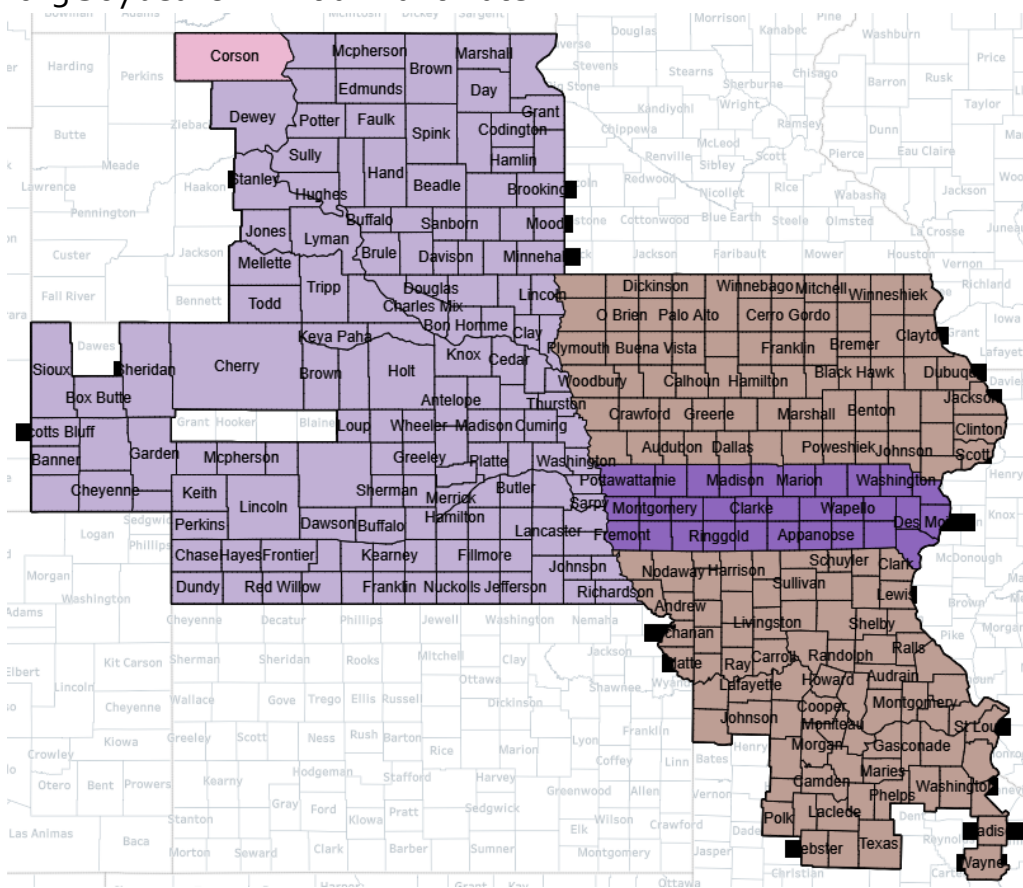

2023 Soybeans IR Initial Plant Date: