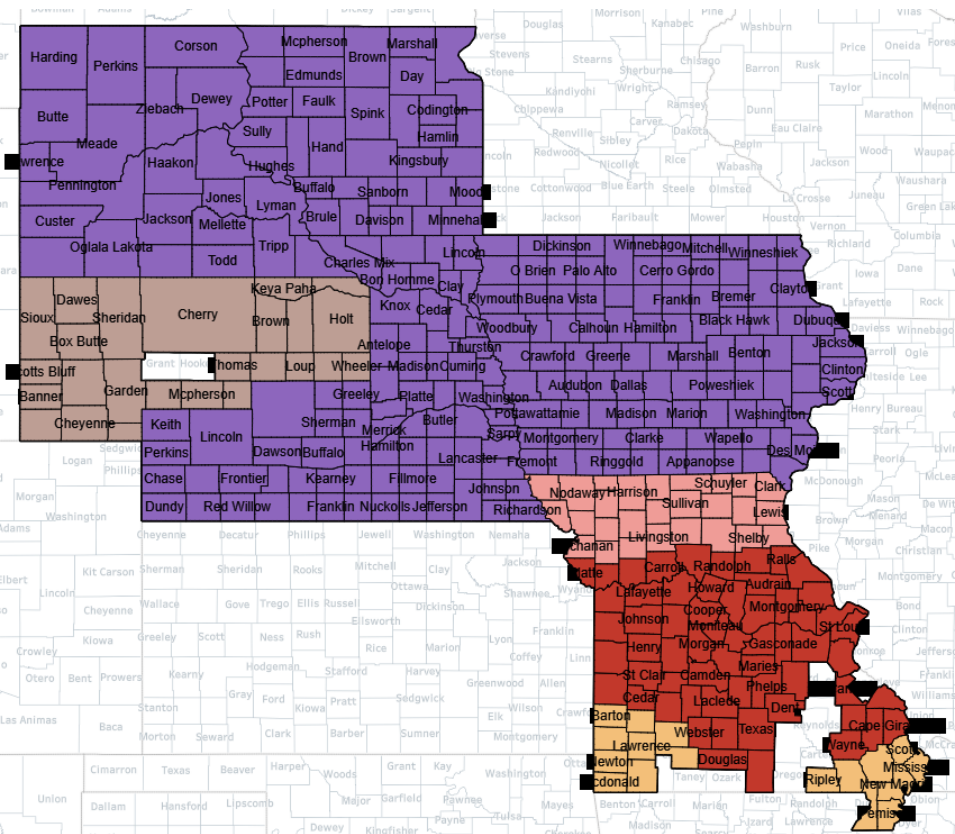

- 3/20/2023
- 4/1/2023
- 4/5/2023
- 4/10/2023
- 4/15/2023