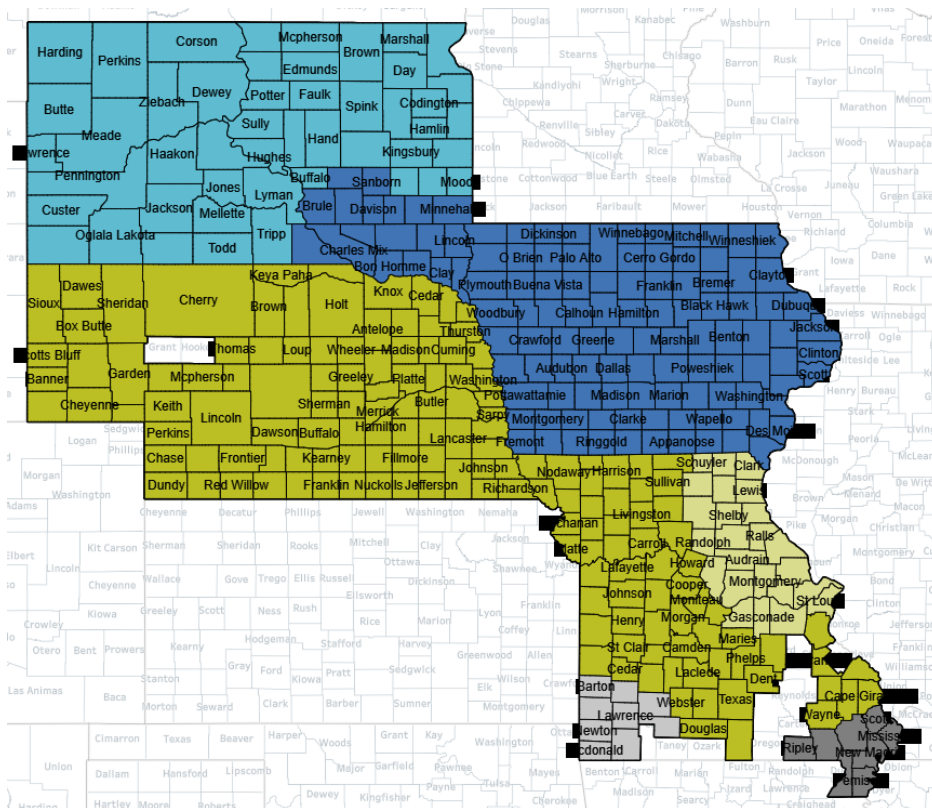

# 2023 Corn IR Initial Plant Date:

- 3/20/2023
- 4/1/2023
- 4/5/2023
- 4/10/2023
- 4/15/2023

# 2023 Corn NI Final Plant Date:

- 5/10/2023
- 5/15/2023
- 5/25/2023
- 5/31/2023

## 2023 Corn NI End of Late Planting Date:

- 5/30/2023
- 6/4/2023
- 6/14/2023
- 6/19/2023
- 6/20/2023
- 6/25/2023

## 2023 Corn IR End of Late Planting Date: