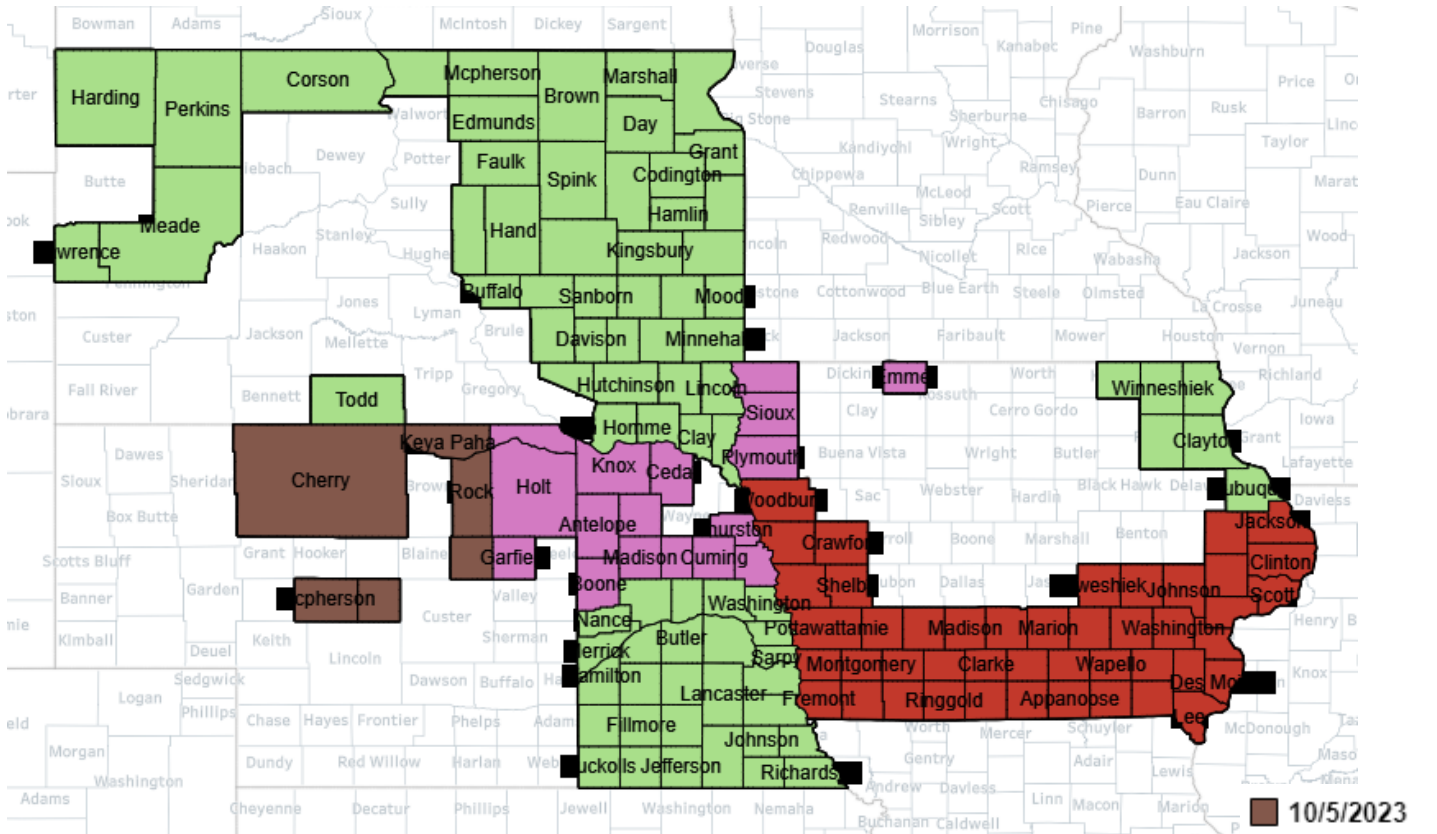

## 2023 Soybeans IR Final Plant Date:

## 2023 Soybeans NI End of Late Planting Date:

## 2023 Soybeans IR End of Late Planting Date:

- 6/30/2023
- 7/5/2023
- 7/10/2023
- 7/15/2023
- 7/20/2023

2024 Winter Wheat NI Final Plant Date:

2024 Winter Wheat IR Final Plant Date:

2024 Winter Wheat NI Final Plant Date: