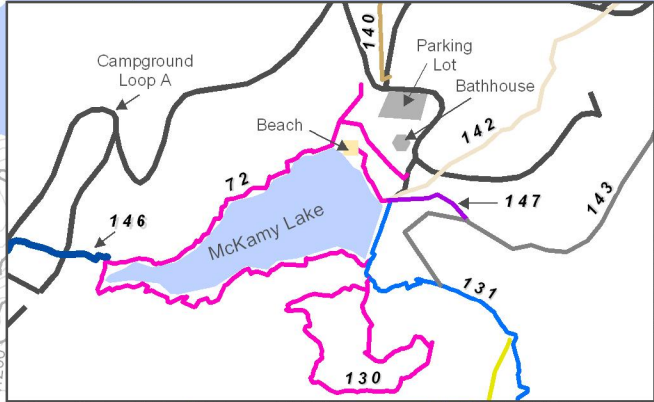

Chilhowee Trail System

Ocoee Ranger District
Cherokee National Forest

Ocoee Ranger District
3171 Hwy 64
Benton, TN 37307-5823
423-338-3300

Emergency Numbers
Emergencies: 911
Polk County Sheriff: 423-496-3301

Trail - line color indicates blaze color. White blazed trails are drawn in dark pink.

- U.S. Highway
- State Highway
- County Highway
- Forest Service Road
- Stream
- 200 Ft. Contour
- 40 Ft. Contour

06/2009 0 0.25 0.5 1 Miles