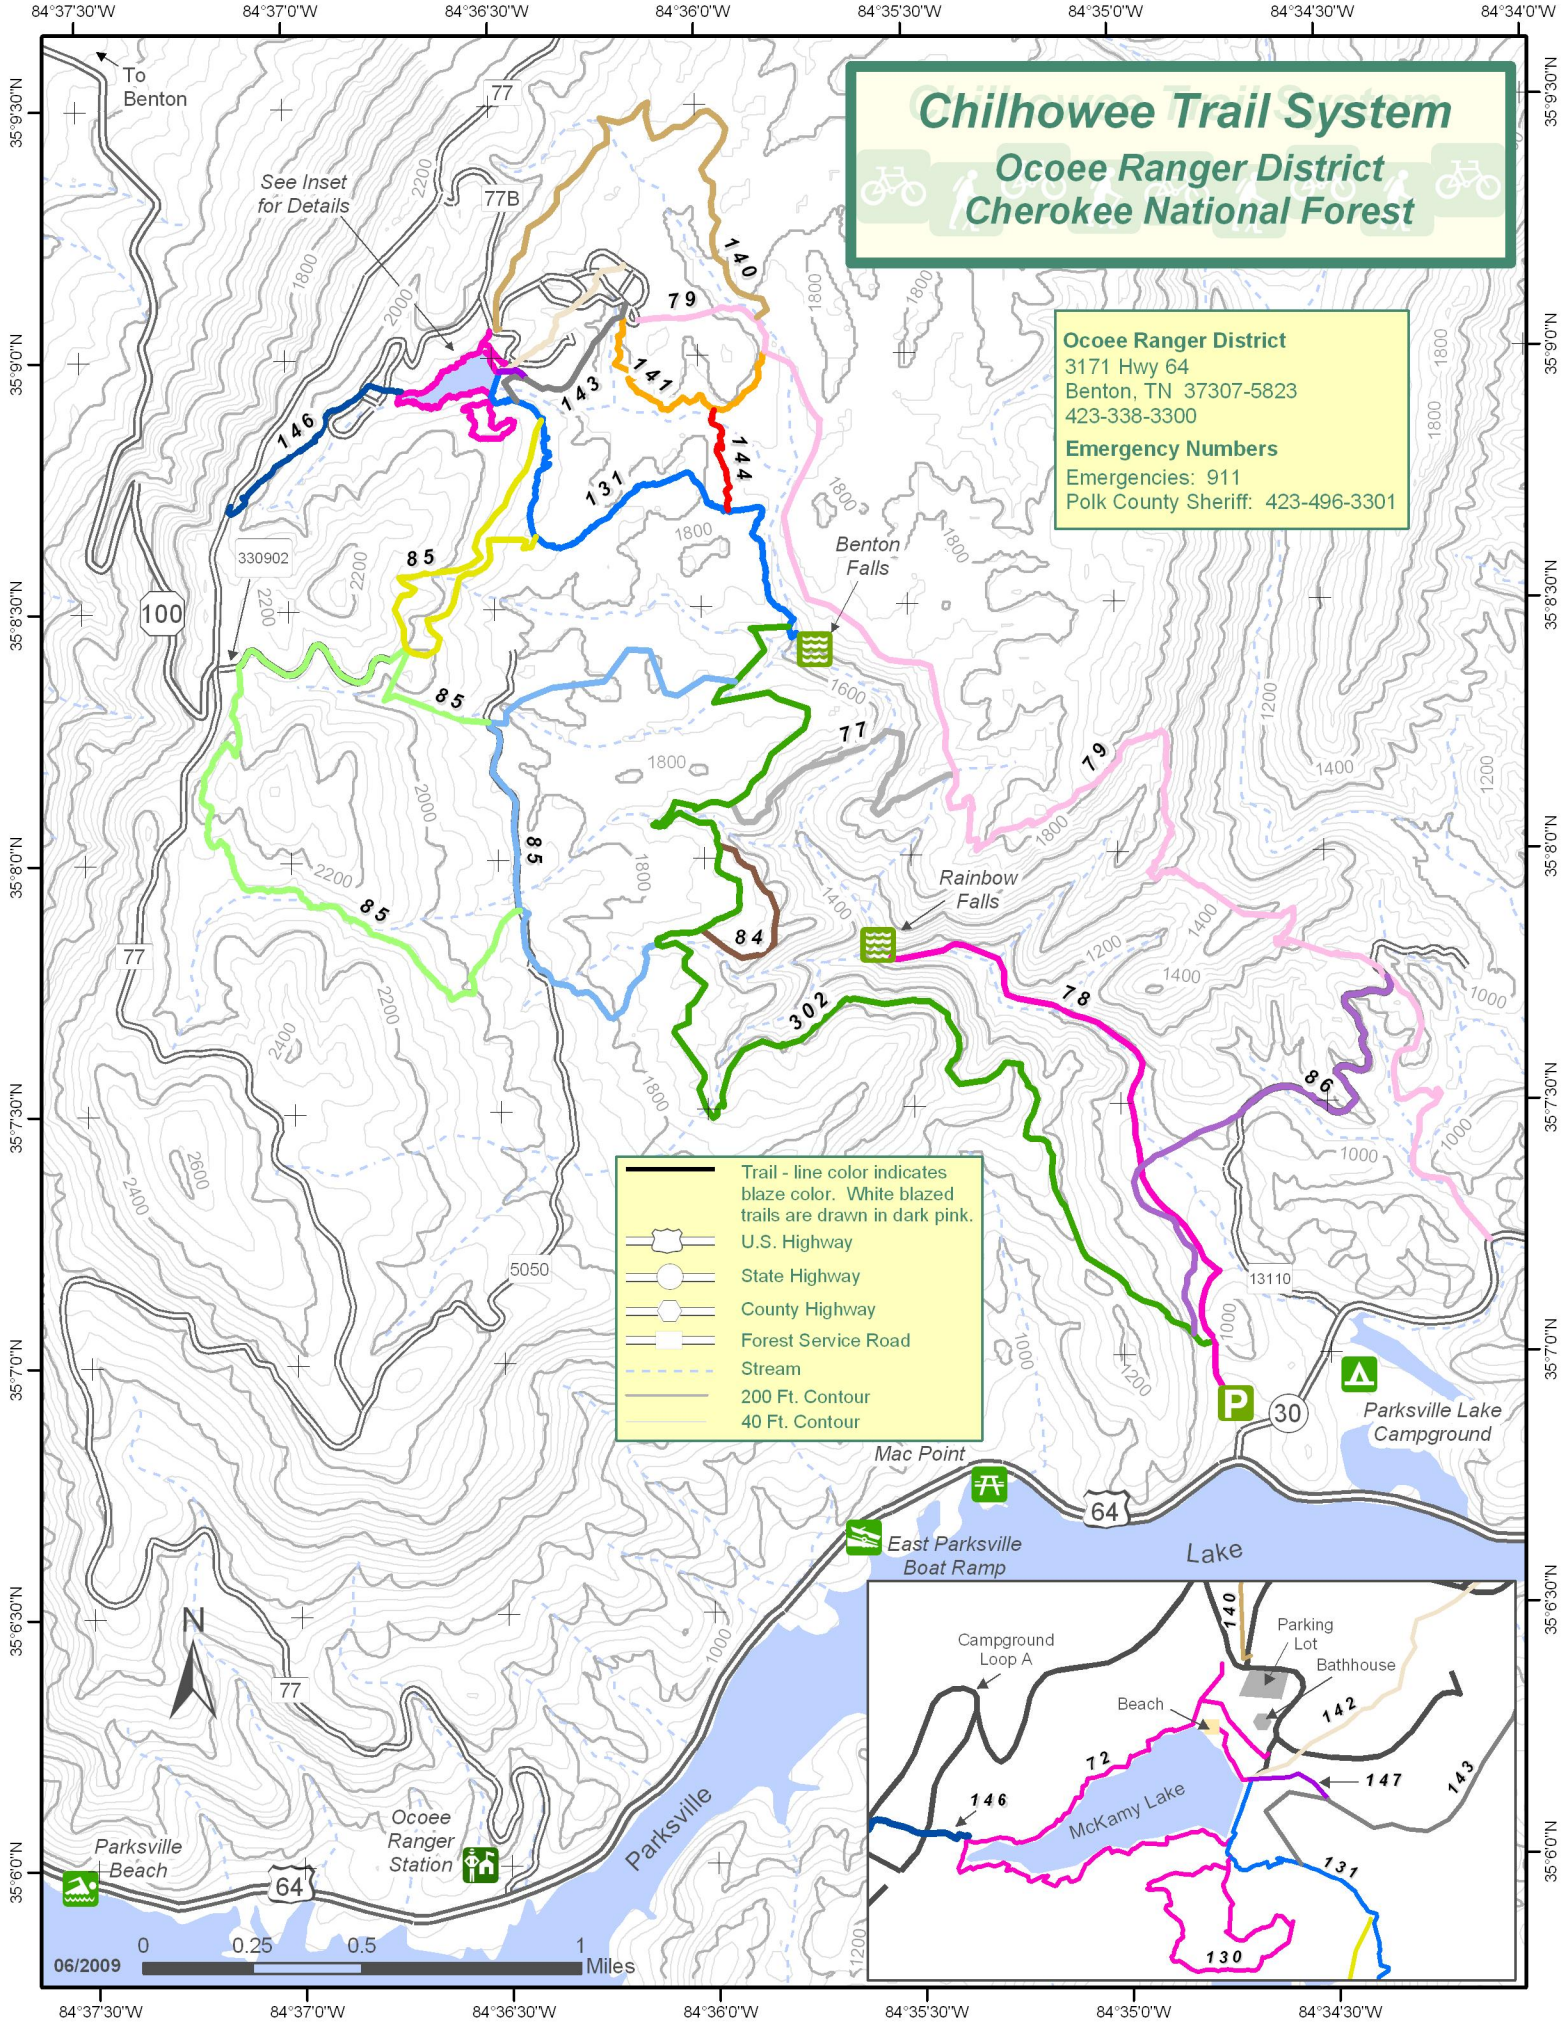

Chilhowee Trail System

Ocoee Ranger District
Cherokee National Forest

Ocoee Ranger District
3171 Hwy 64
Benton, TN 37307-5823
423-338-3300

Emergency Numbers
Emergencies: 911
Polk County Sheriff: 423-496-3301

Trail - line color indicates blaze color. White blazed trails are drawn in dark pink.

- U.S. Highway
- State Highway
- County Highway
- Forest Service Road
- Stream
- 200 Ft. Contour
- 40 Ft. Contour

06/2009 0 0.25 0.5 1 Miles

Chilhowee Trail List

Trail No.	Trail Name	Blaze Color	Length (miles)	Rating
72	McKamy Lake	White	0.7	easy
77	Rim Rock	Gray	1	difficult
78	Scenic Spur	White	1.6	moderate
79	Clear Creek	Pink	5.4	difficult
84	Rim Rock Spur	Brown	0.5	easy
85	Slick Rock Hancock Loop	Light Green	2.4	moderate
85	Slick Rock Laurel Loop	Light Blue	2.1	moderate
85	Slick Rock Naked Widow Loop	Yellow	1.3	moderate
86	Clemmer Spur	Purple	1.4	moderate
130	Forest Walk	White	0.4	easy
131	Benton Falls	Blue	1.5	easy
140	Azalea	Tan	2	moderate
141	Arbutus	Orange	0.7	easy
142	Beach Trail	Tan	0.4	easy
143	Elderberry	Dark Gray	0.5	easy
144	Redleaf	Red	0.3	easy
146	Gazebo	Dark Blue	0.5	moderate
147	Elderberry Spur	Purple	0.1	easy
302	Clemmer	Green	4.3	moderate