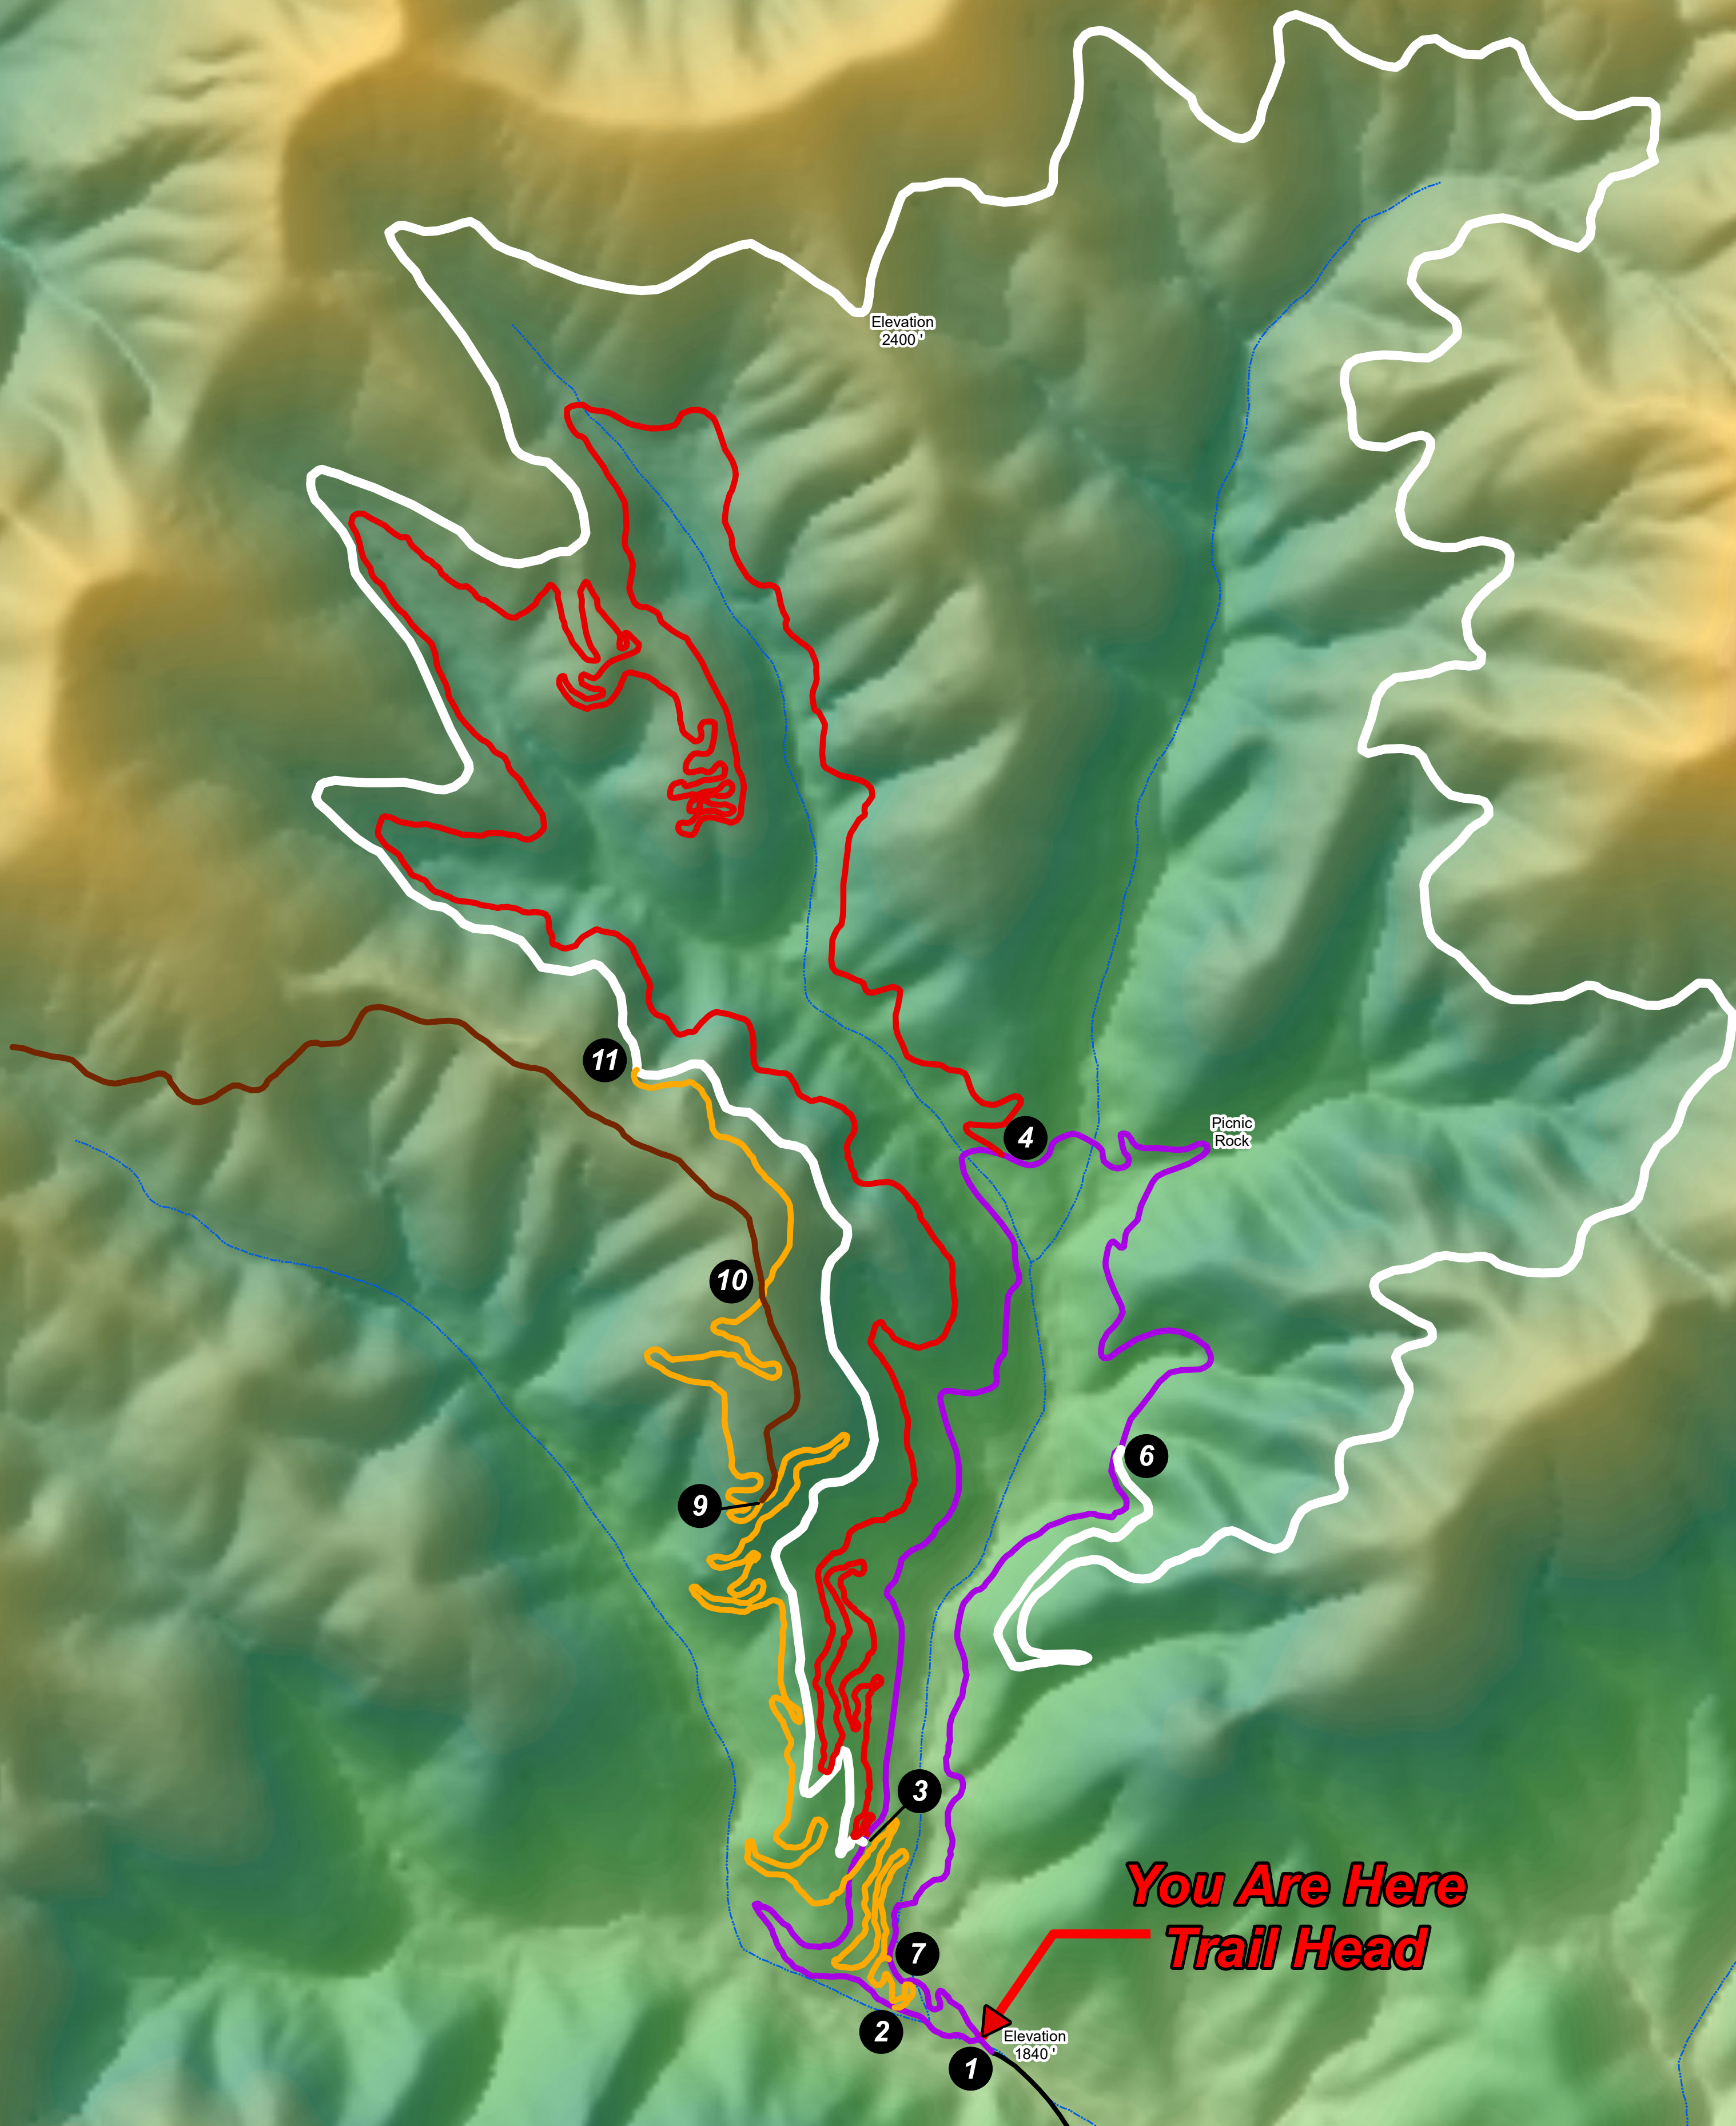

JUNCTION 1

Piney Knob Mountain Biking and Hiking Trails

- Blaze Color**
- GOBBLER 5 Miles
 - FLAMING AZALEA 1.65 Miles
 - FAIN EXPRESSO .75 Mile
 - GRAPE SMUGGLER 2 Miles
 - RHODO COASTER 3.75 Miles
 - ENTRANCE TRAIL .20 Mile

Town of Murphy