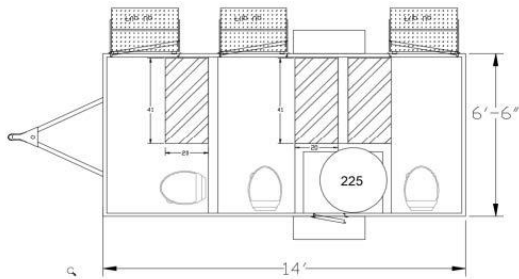

Chic Suite 3-stall Layout

Clean, Spacious and Guests are always pleased.

What our clients are saying:

"Thanks for everything! The wedding was perfect! And our guests raved about the restrooms! They said they were nicer than their own."