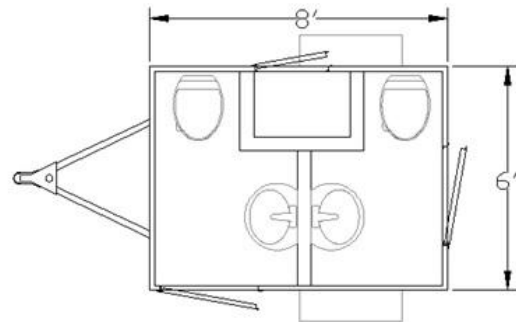

Petite Suite Layout

**Your guest will be happy you chose
Luxury Mobile Restrooms!**