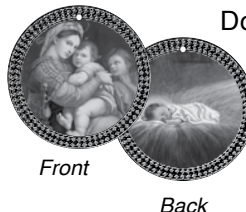

CHRISTMAS SEALS

Use the seals to promote the true meaning of Christmas to the world! Attach them to the outside of your Christmas correspondence.

CA-6031 "SEALED WITH A PRAYER" CHRISTMAS SEALS

Each sheet contains 36 full-color peel-and-stick seals with gold-stamped borders. Messages on the seals: "Keep Christ in Christmas" and "Sealed with a Prayer." **Price includes shipping cost.**

CA-6021 "KEEP CHRIST IN CHRISTMAS" CHRISTMAS SEALS

Each sheet contains 50 assorted, self-sticking seals in red, blue, green, and white background which are then gold-stamped. Each color has its own Christmas message. They're a perfect finish to your Christmas cards sent to relatives and friends. **Price includes shipping cost.**

Seals not pictured at actual size.

GOLD-STAMPED SEALS

CA-6031 & CA-6021 PRICING:

15 sheets (minimum order)...	$10.00
16 to 99 sheets.....	.63 per sheet
100 to 299 sheets.....	.60 per sheet
300 to 999 sheets.....	.55 per sheet
1000 to 7999 sheets.....	.50 per sheet
8000 or more sheets	.48 per sheet
(Re-sell as a fundraiser!)	

CA-6011 K of C CHRISTMAS SEALS

K of C emblem on a red & green color scheme; *self-sticking* for easy use. Two designs on a sheet — 40 seals per sheet. **Price includes shipping cost.**

15 sheets (minimum order)	$6.00
16 to 99 sheets.....	.38 per sheet
100 to 299 sheets.....	.35 per sheet
300 to 999 sheets.....	.30 per sheet
1000 to 7999 sheets.....	.25 per sheet
8000 or more sheets (Re-sell as a fundraiser!)...	.23 per sheet

MAGNETS

"HOLY FAMILY" CAR MAGNET (RED)

CA-6129 – ENGLISH
CA-6129SP – SPANISH

Full color. 5" x 7" oval.

"CHRIST IS CHRISTMAS" CAR MAGNET (BLUE) CA-6128

Full color. 5" x 7" oval.

"HOLY FAMILY" CAR MAGNET (GREEN) CA-6125

Full color. 5½" diameter.

"CHRIST IS CHRISTMAS" CAR MAGNET (BLUE) CA-6126

Full color.
7" x 5" oval.