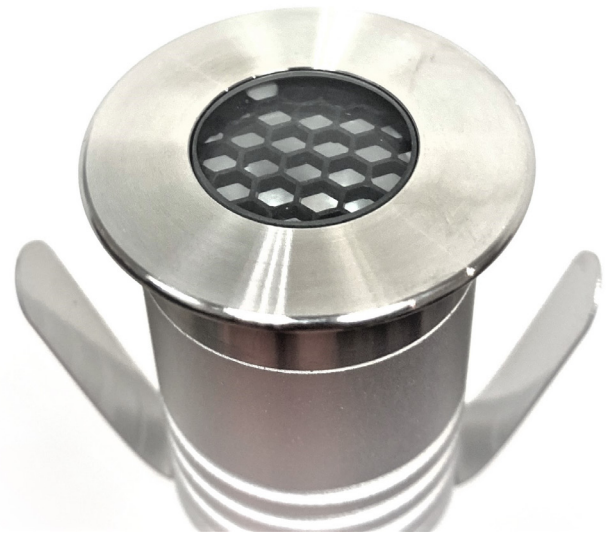

SIMPLE. PROFESSIONAL. RELIABLE

LELEVELLE WELL LIGHT

YQR-306

FEATURES

The Lelevelle well light is ideal for uplighting in conditions where an accent light cannot be used. The well light can be installed in grass, flowerbeds or patios to illuminate trees, shrubs, walls, and architectural details. This fixture comes with a ABS sleeve for concrete installations.

www.lelevelle.com

SIMPLE. PROFESSIONAL. RELIABLE

LELEVELLE DECK LIGHT

YUL-514

FEATURES

The Lelevelle Mini Deck Light is our most compact fixture. Constructed out of stainless steel and rated to IP67 it is a great low cost choice for any deck, walkway or patio. Small in size it is easy to install (less than 1" in diameter) but shines bright into the night.

SIMPLE. PROFESSIONAL. RELIABLE

LELEVELLE DECK LIGHT

YOB-418

FEATURES

The Lelevelle medium deck light is the perfect fixture for all stair and deck lighting applications. Compact in size and flush mount it's easy to install while the side clips hold the fixture in place. The honeycomb pre-installed lens reduces the amount of glare seen from the light output.

- Fixture Material: Stainless Steel or Black
- Honeycomb Lens for Anti-Glare
- Input Voltage: 12V
- Output Lumen: 95lm
- IP Rating: IP67
- Wattage: 1 Watt
- Lamp Type: Integrated CREE - 2700K
- Certification: Ce
- Warranty: 4 Year Warranty
- Rated for 30,000 Hours
- Fixture Diameter - 1- 5/16" (33mm)
- Fixture Length: 2.25" (57mm)