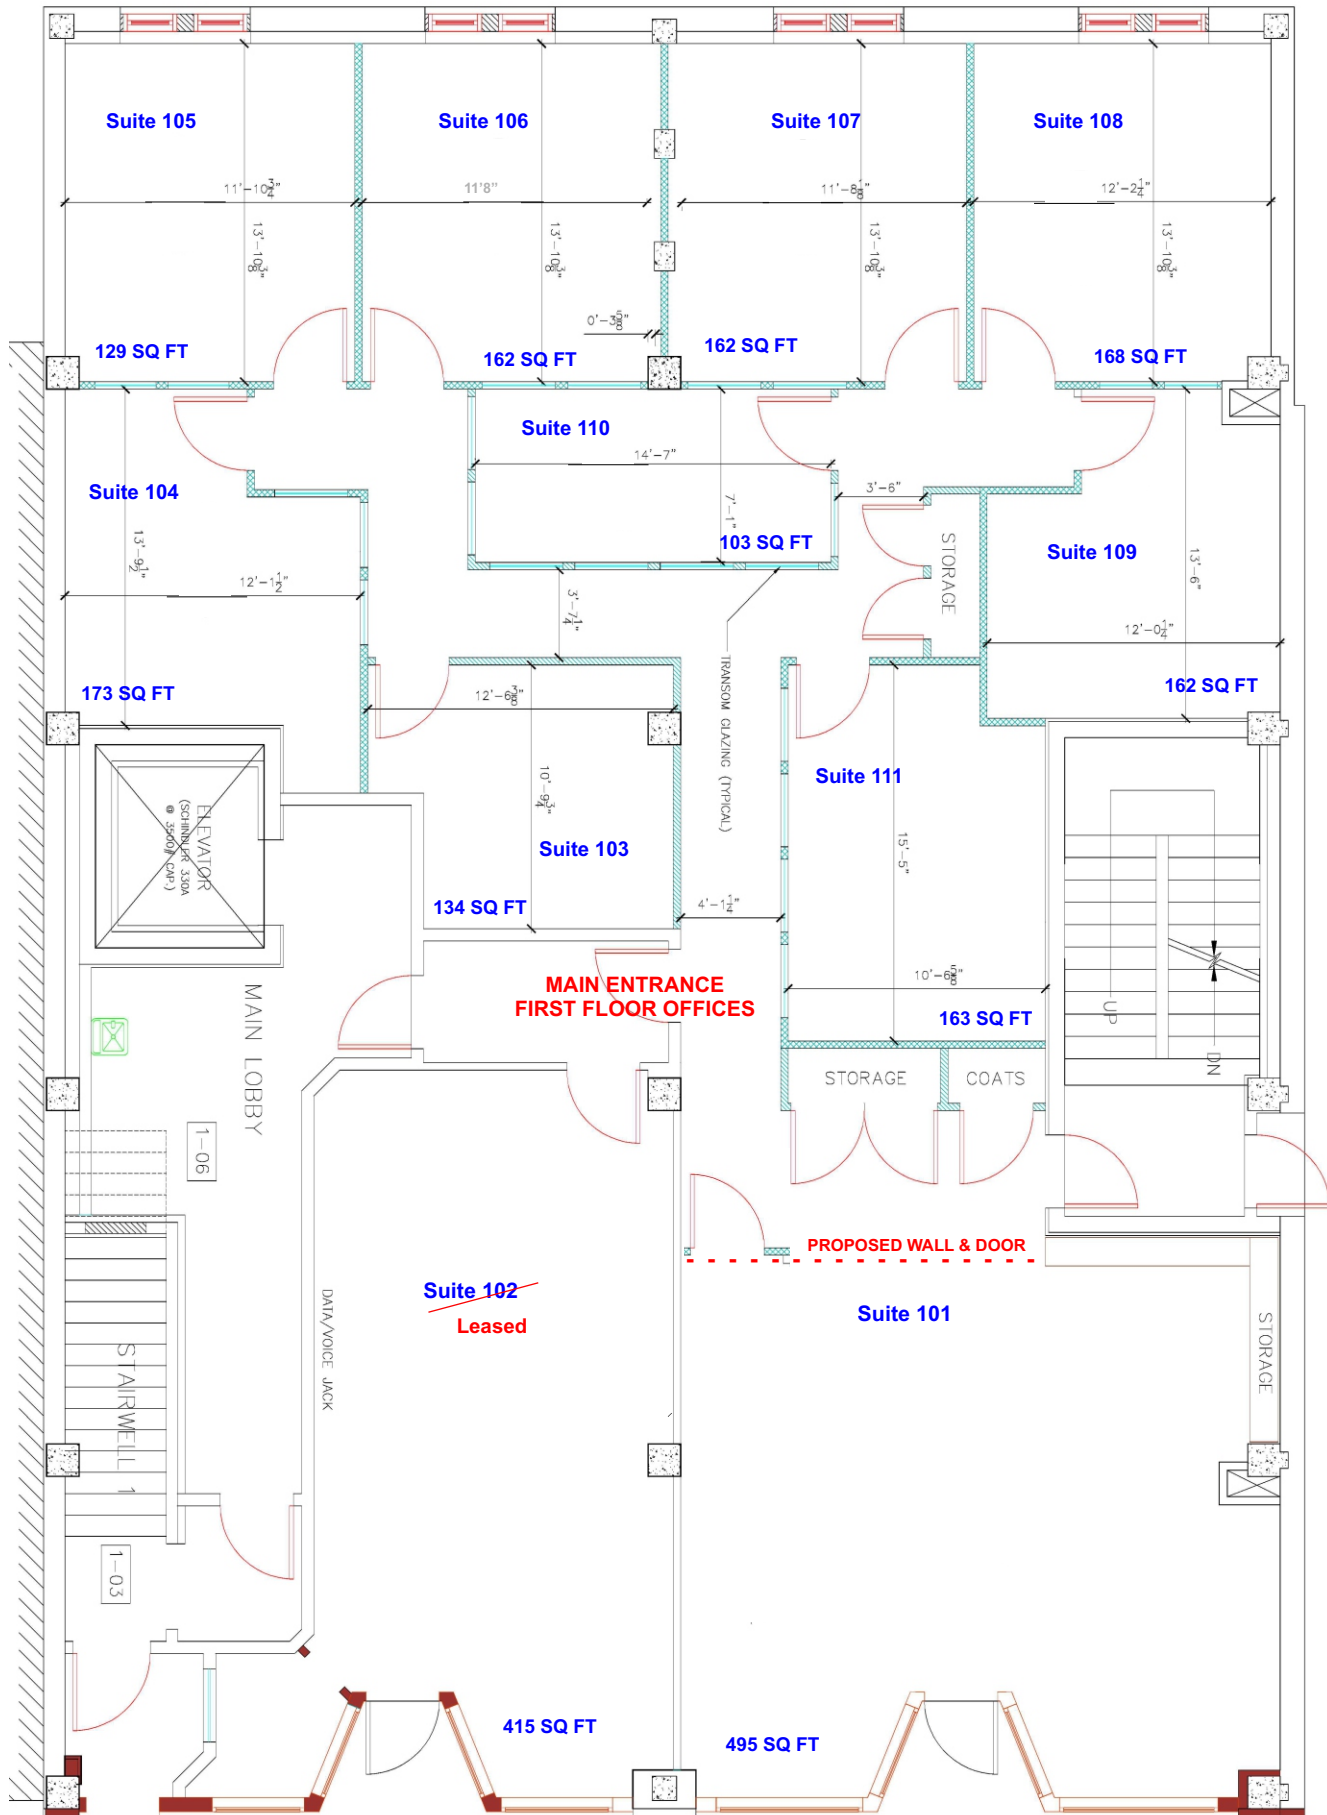

CHEMUNG RIVER

PARKING LOT

ALL SQ FT ARE APPROXIMATE

231 W. Water St. Elmira, NY 14901
First Floor Plan
www.RiversideSuitesElmira.com

For more info email
riversidesuitesny@gmail.com