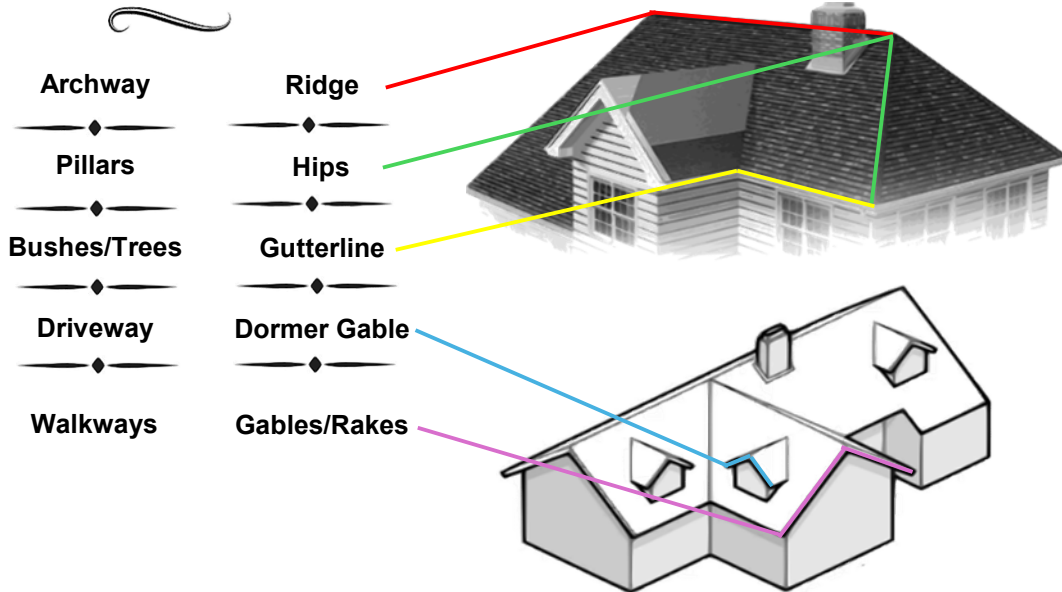

Prism Window Washing Holiday Lighting

Available areas to decorate

Available light styles

- C9:** C9 bulbs are large traditional bulbs excellent for roof and gutter lines, which is why we only offer this size for said areas. The "C" stand for coned shape, and they are around 2.25 inches tall.
- C7:** C7 bulbs, are similar in all aspects to C9 bulbs, other than overall size. They are slightly thinner in diameter, and are 2 inches tall. They are frequently used to decorate trees, wreaths, and other smaller areas indoors and outdoors.
- Mini lights:** Due to their size and flexibility Mini lights are a versatile decoration option. They can be used to decorate bushes, trees, pillars and much more!