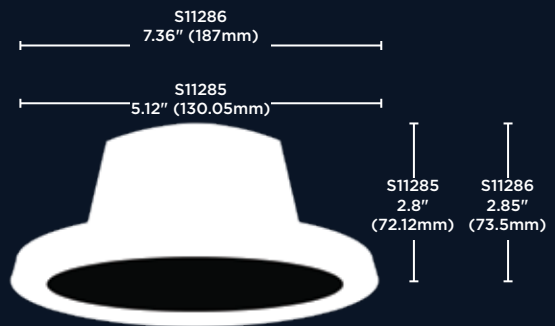

ITEM	TYPE	DIMENSIONS		WATT	LUMEN	CRI	BASE	VOLT	HR	PACK	MASTER
		DIAMETER (mm)	HEIGHT (mm)								
S11285	Retrofit	5.12" (130.05)	2.8" (71.12)	8.7W	700	90	E26 Adapter	120	25K	1-BOX	12
S11286	Retrofit	7.36" (187)	2.85" (72.4)	10W	800	90	E26 Adapter	120	25K	1-BOX	12