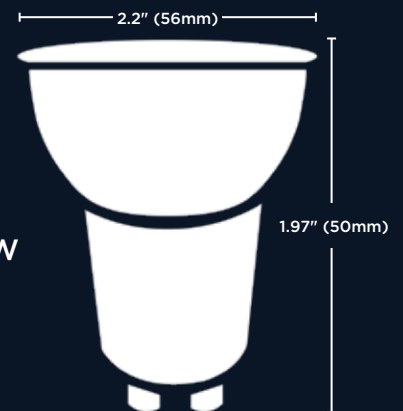

ITEM	TYPE	DIMENSIONS		WATT	LUMEN	CRI	BASE	VOLT	HR	PACK	MASTER
		MOD (mm)	MOL (mm)								
S11271	MR16	2.2" (56)	1.97" (50)	5.5W	400	80	GU10	120	25K	1-BOX	48
S11278*	MR16	2.2" (56)	1.97" (50)	5.5W	385	90	GU10	120	25K	1-BOX	48