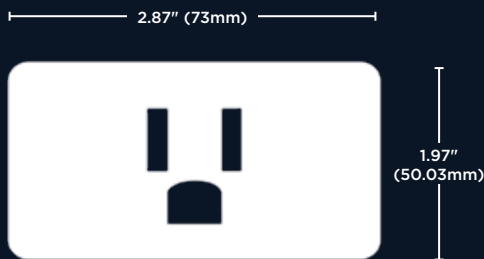

WI-FI 15A Dimmer Outlet

S11270 1 PER BOX

Dry location

Dimmable, with app

Plug-in

ITEM	TYPE	DIMENSIONS			RATINGS			PACK	MASTER
		LENGTH (mm)	WIDTH (mm)	HEIGHT (mm)	INC.	LED	VOLTAGE		
S11270	ON-OFF DIMMER Outlet	2.87"(72.89)	1.69"(42.92)	1.97"(50.03)	300W	150W	120V	1-BOX	12