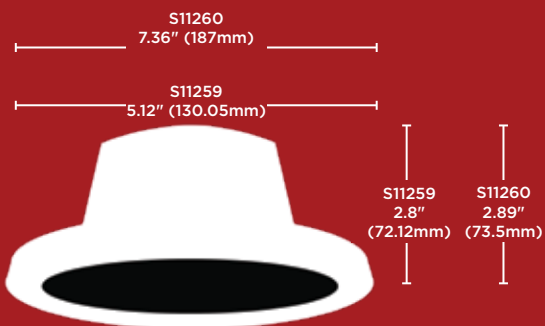

10W 5-6 IN. LED Tunable White Recessed Retrofit Downlight

S11260 1 PER BOX

- Tunable White, 90 CRI 2700-5000K
- Wet location
- Dimmable, with app
- Connector or Adapter
- E26, Adapter
- 25K
- 8.7W/Replaces 45W
  10W/Replaces 65W
- 120v