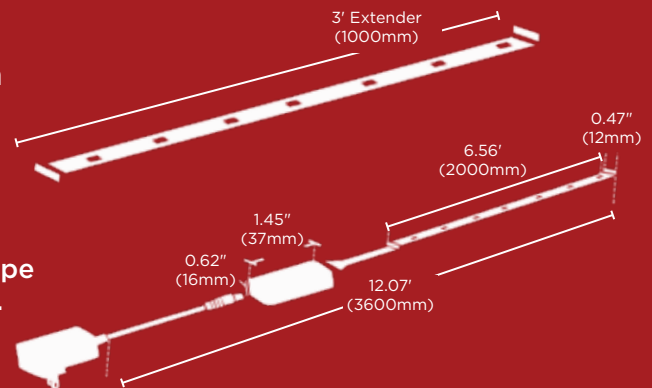

ITEM	TYPE	DIMENSIONS		WATT	CRI	VOLT	HR	PACK	MASTER
		LENGTH (mm)							
S11263	Indoor Tape	6' (2000)		20W	80	120	25K	1-BOX	4
S11264	Indoor Tape Ext.	3' (1000)		8W	80	120	25K	1-BOX	48

WI-FI OUTDOOR LED RGB AND TUNABLE WHITE TAPE LIGHT