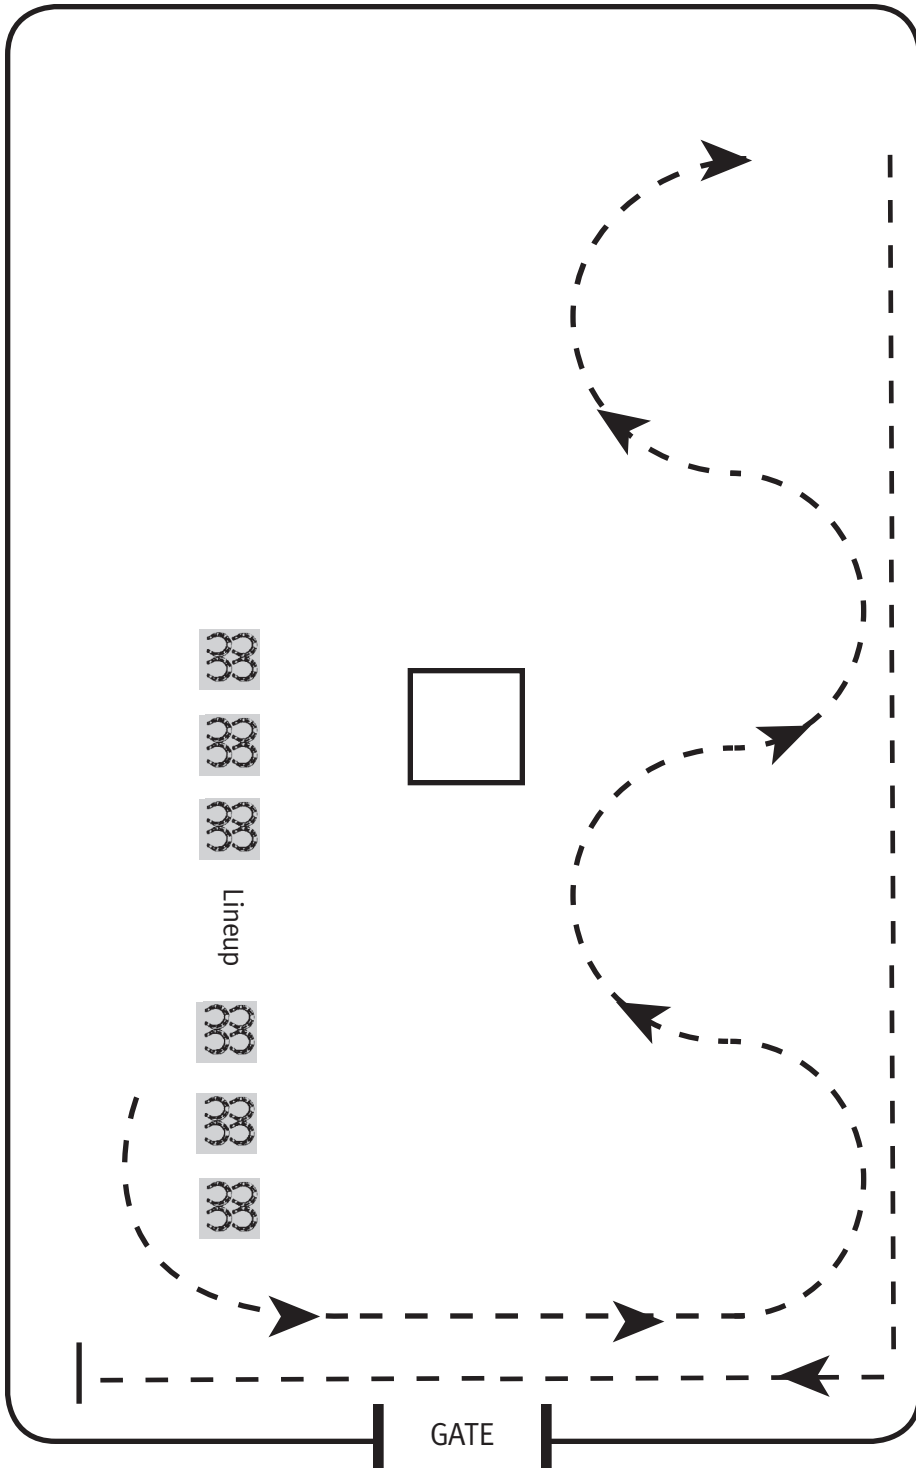

Saddle Seat

LEVEL 2 • PATTERN C • Tests 7,11

Start at a trot on the correct diagonal.

Execute a four loop serpentine at the trot to the opposite end of the ring.

Showing Change of Diagonals on the center line

Continue trotting to the end of the starting rail. Halt.

Return to the lineup or exit the ring

This pattern may only be used for:

- 13 & Under
- 14 - 18
- 18 & Under
- 19 & Over