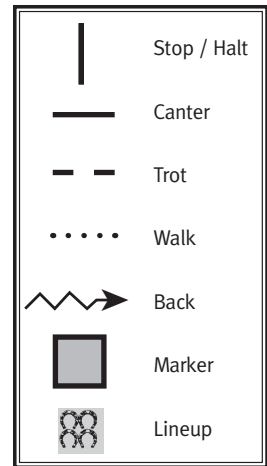

Saddle Seat

LEVEL 2 • PATTERN C • Tests 7,11

Start at a trot on the correct diagonal.

Execute a four loop serpentine at the trot to the opposite end of the ring.

Showing Change of Diagonals on the center line

Continue trotting to the end of the starting rail. Halt.

Return to the lineup or exit the ring

This pattern may only be used for:

- 13 & Under
- 14 - 18
- 18 & Under
- 19 & Over