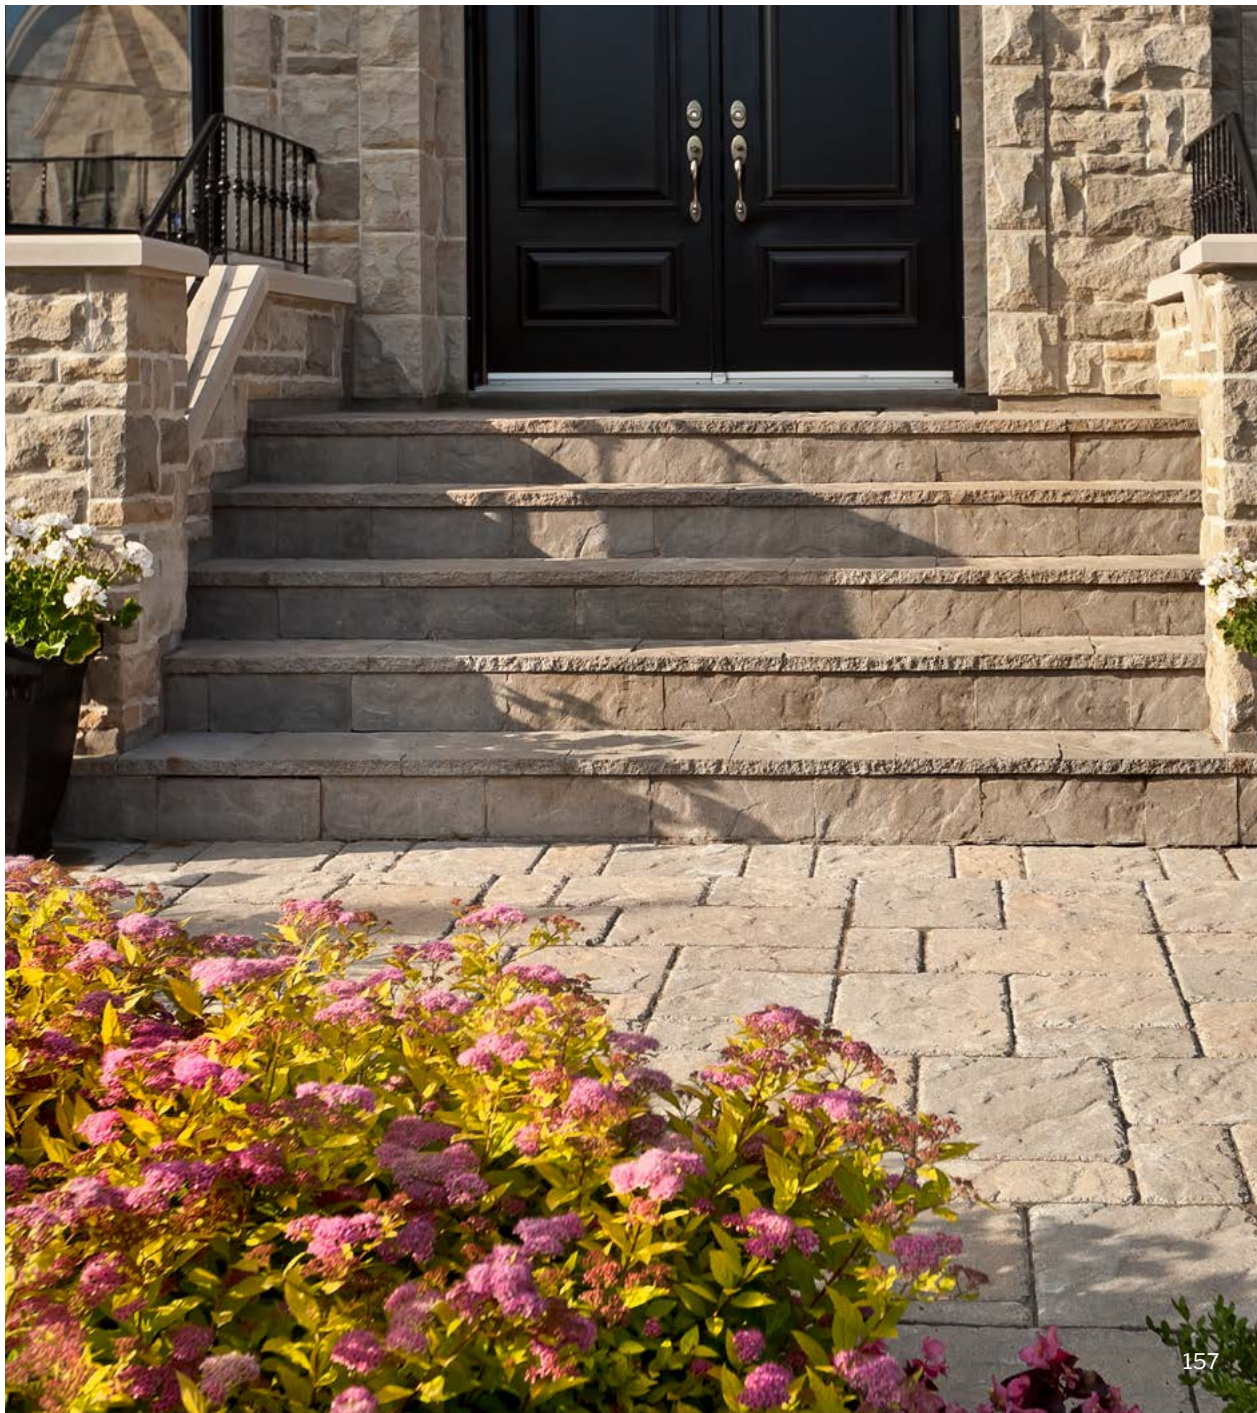

CAP & RISER

Venetian

DRY CAST
COLLECTION

DE-ICING SALT
RESISTANT

Dimensions

Cap

Height (Smooth) 1¹⁵/₁₆ in 50 mm
Height (Slate) 1³/₄ in 45 mm

Smooth: 14 × 15⁵/₈
Slate: 14 × 16

Smooth: 356 × 397
Slate: 356 × 406

Riser

Height (Smooth) 1¹⁵/₁₆ in 50 mm
Height (Slate) 1³/₄ in 45 mm

Smooth: 7 × 15⁵/₈
Slate: 7 × 16

Smooth: 178 × 397
Slate: 178 × 406

Slate

Smooth

Chestnut Brown

Sandalwood

Champlain Grey

Shale Grey

Beige Cream

Greyed Nickel

↓ Venetian in Chestnut Brown paired with Blu 45 mm in Sandalwood