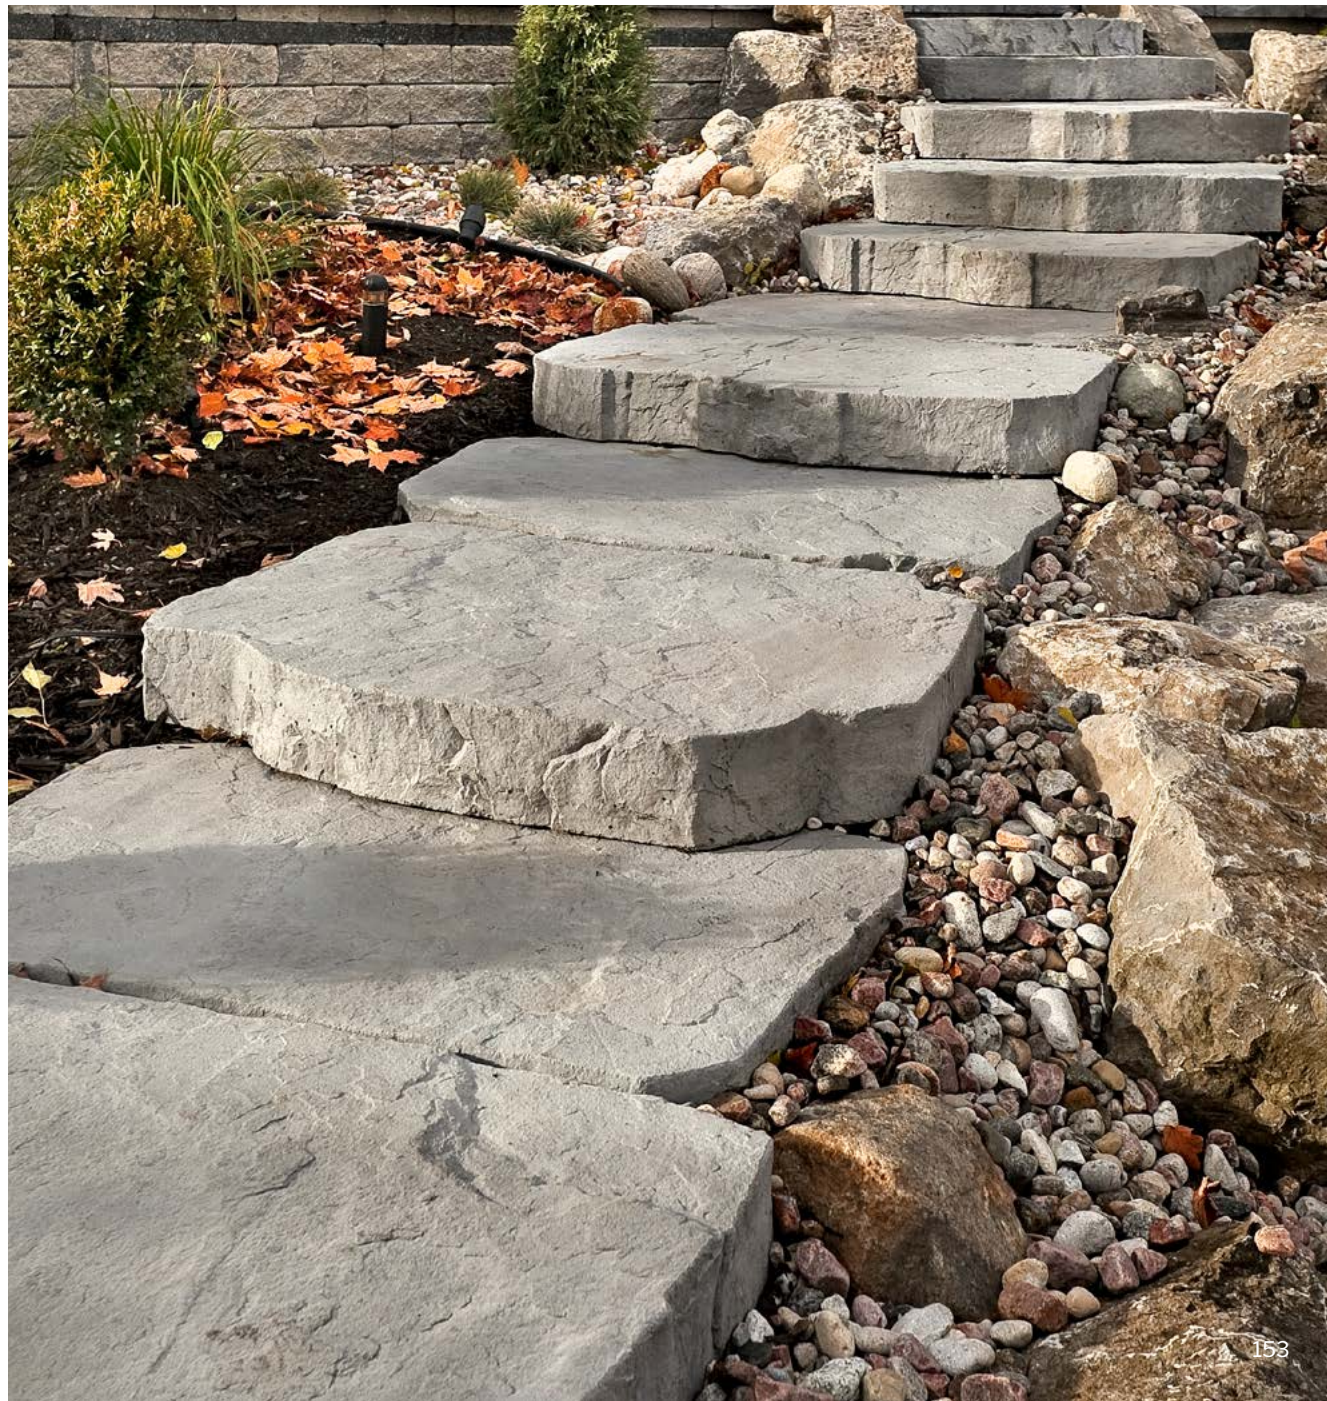

Maya

WET CAST
COLLECTION

DO NOT USE
DE-ICING SALT

Dimensions

Height: 6 in 152 mm

32 × 48
813 × 1 219

↓ Riviera