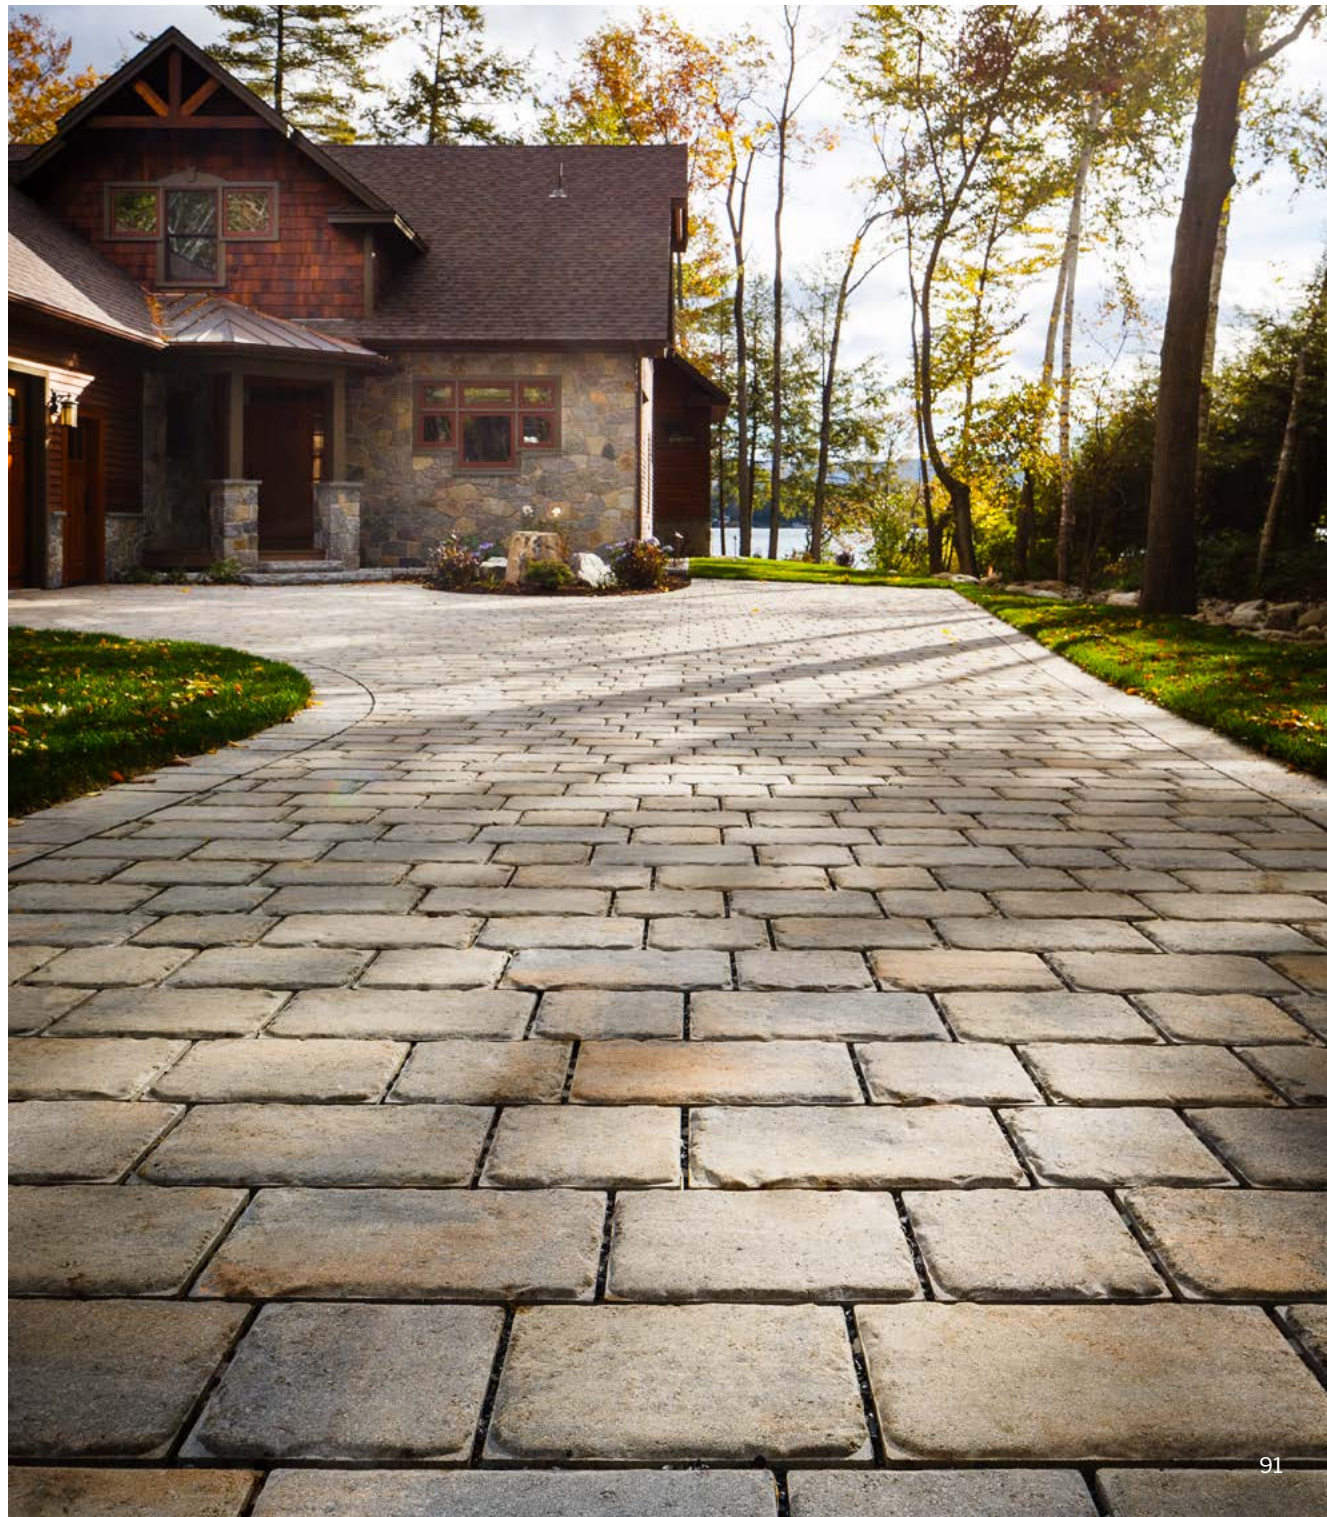

↓ Champlain Grey