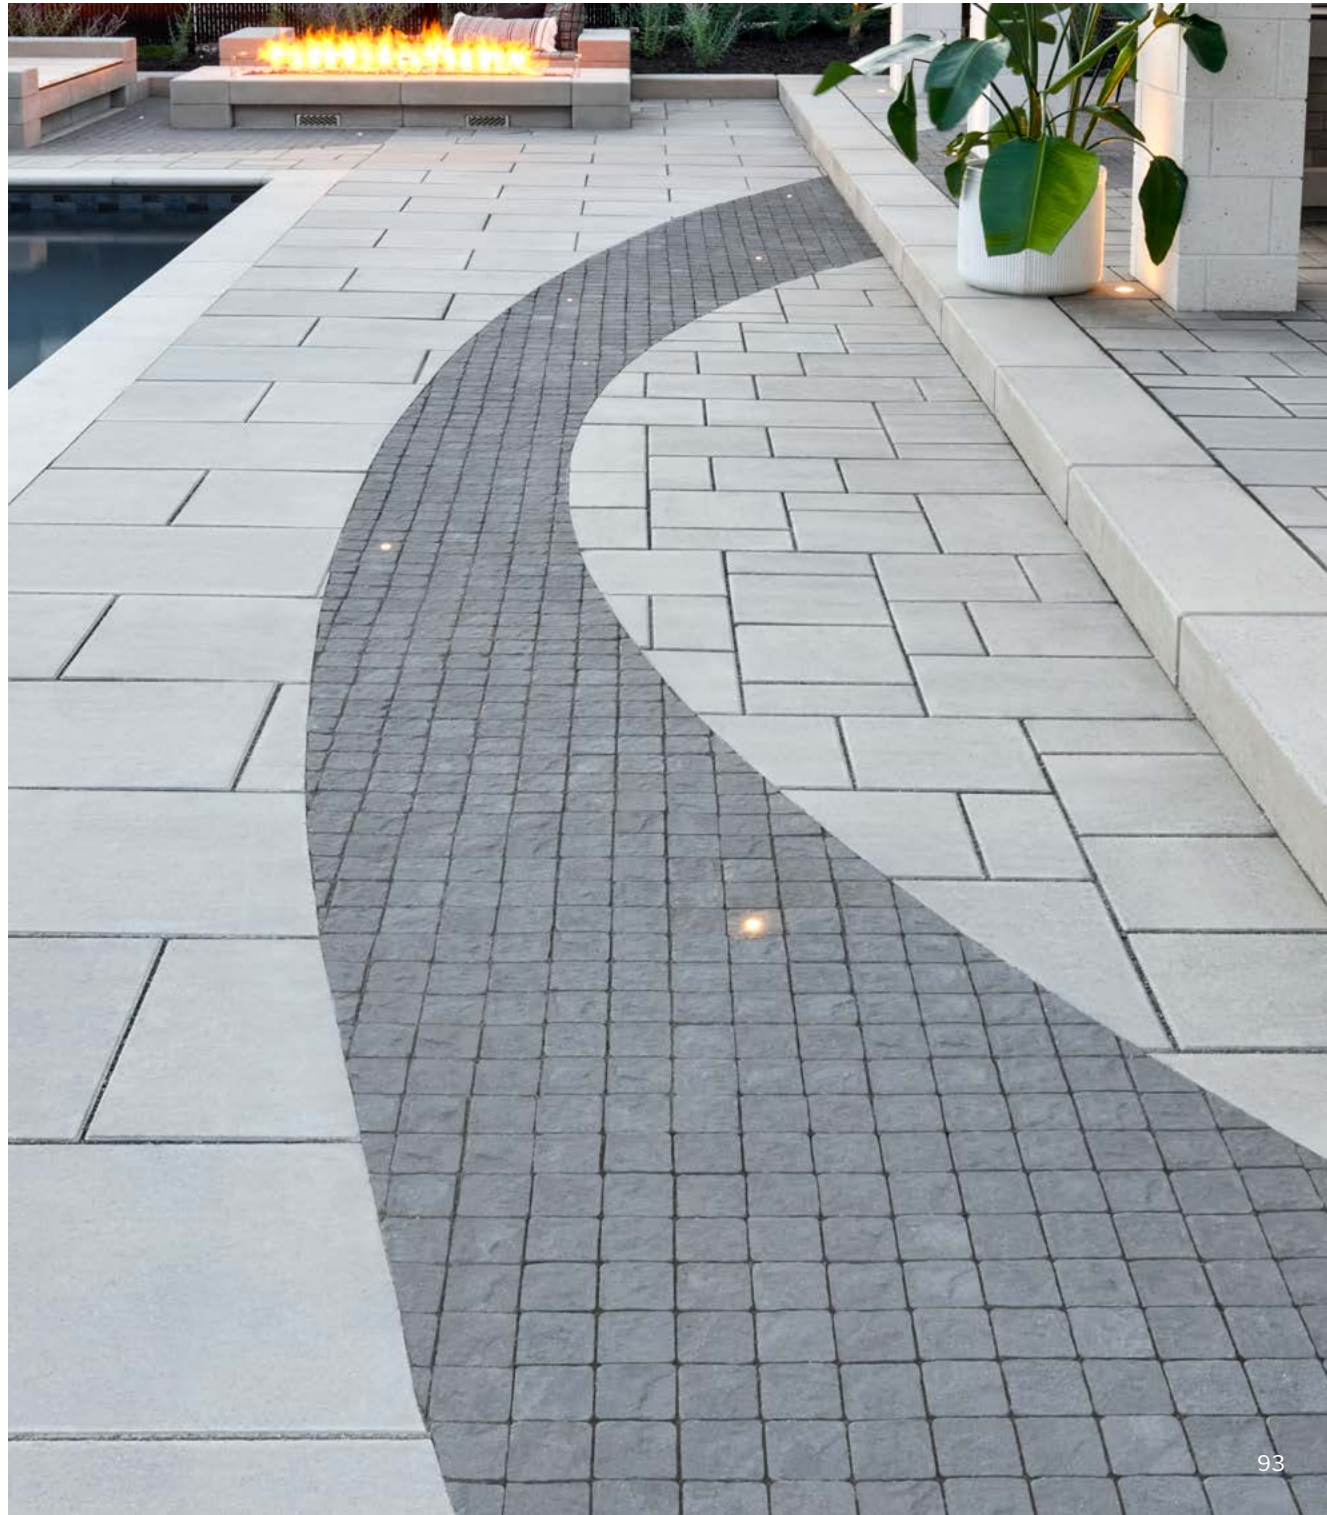

Dimensions

Height: 2 3/8 in 60 mm

3 1/4 x 3 1/4
83 x 83

↓ Onyx Black