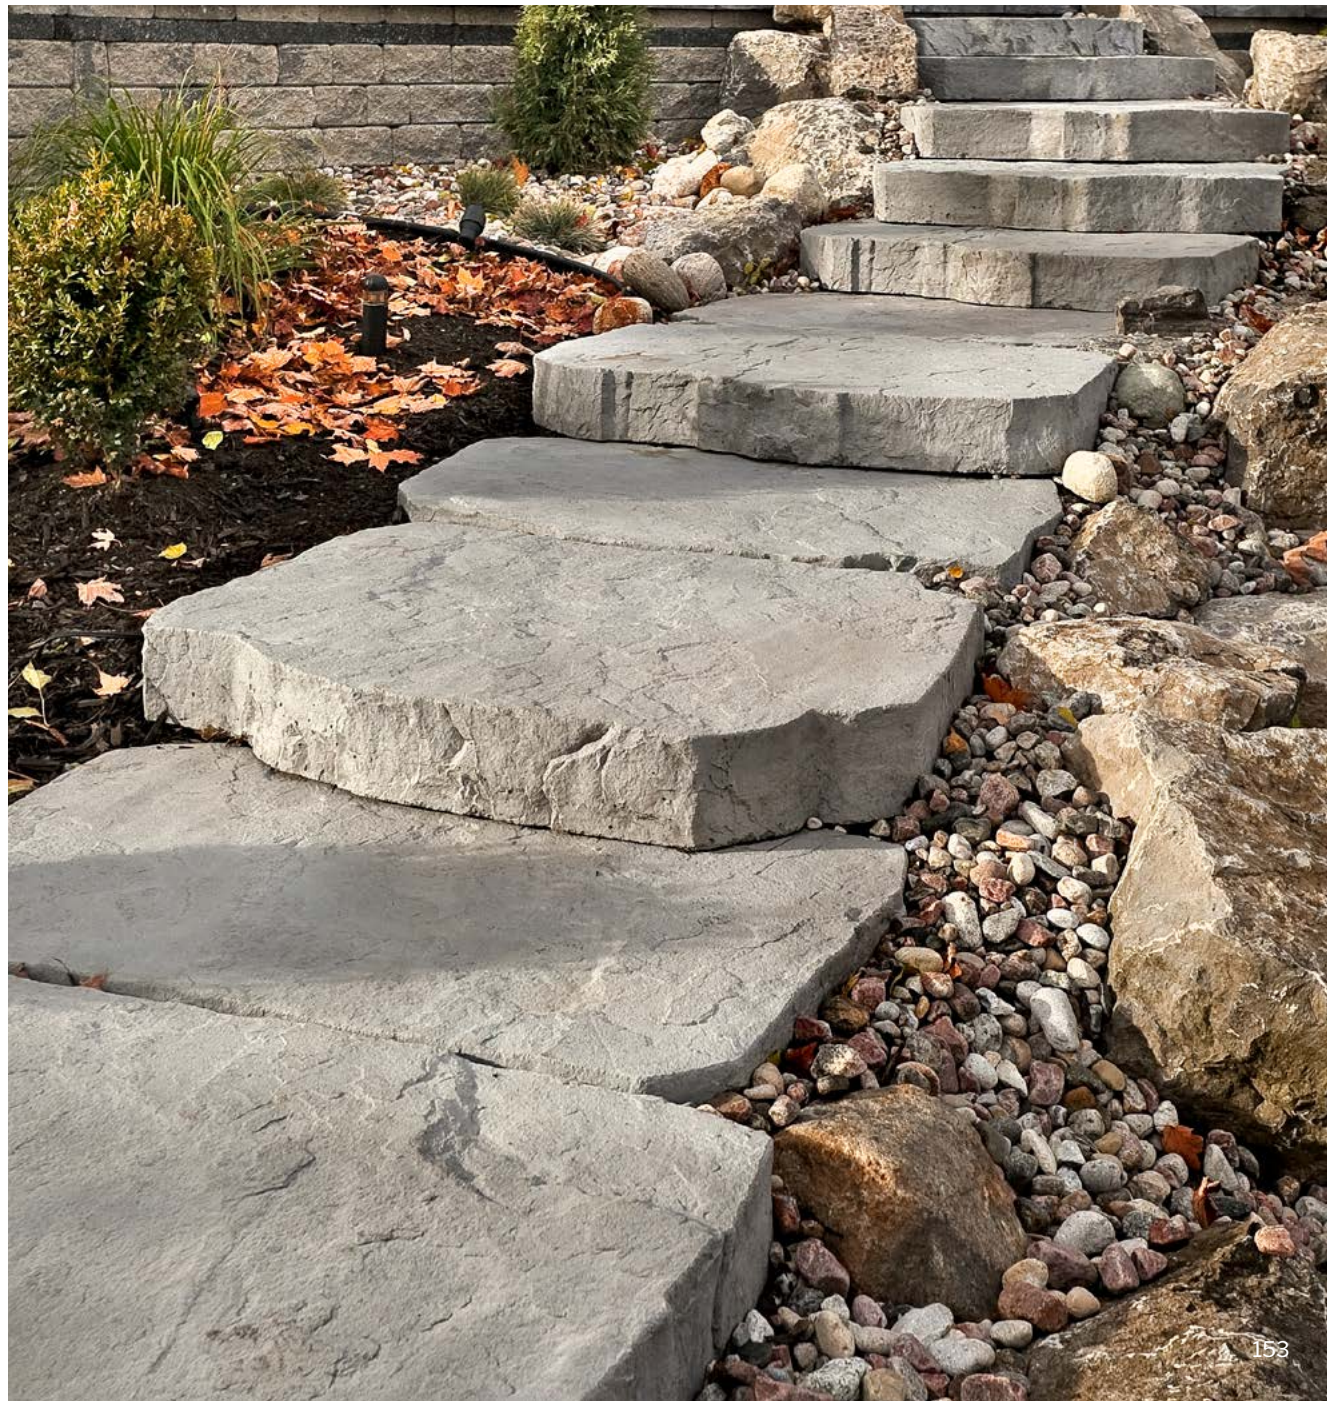

Dimensions

Height: 6 in 152 mm

32 × 48
813 × 1 219

Chocolate Brown

Rock Garden Brown

Riviera

↓ Riviera

STEPS