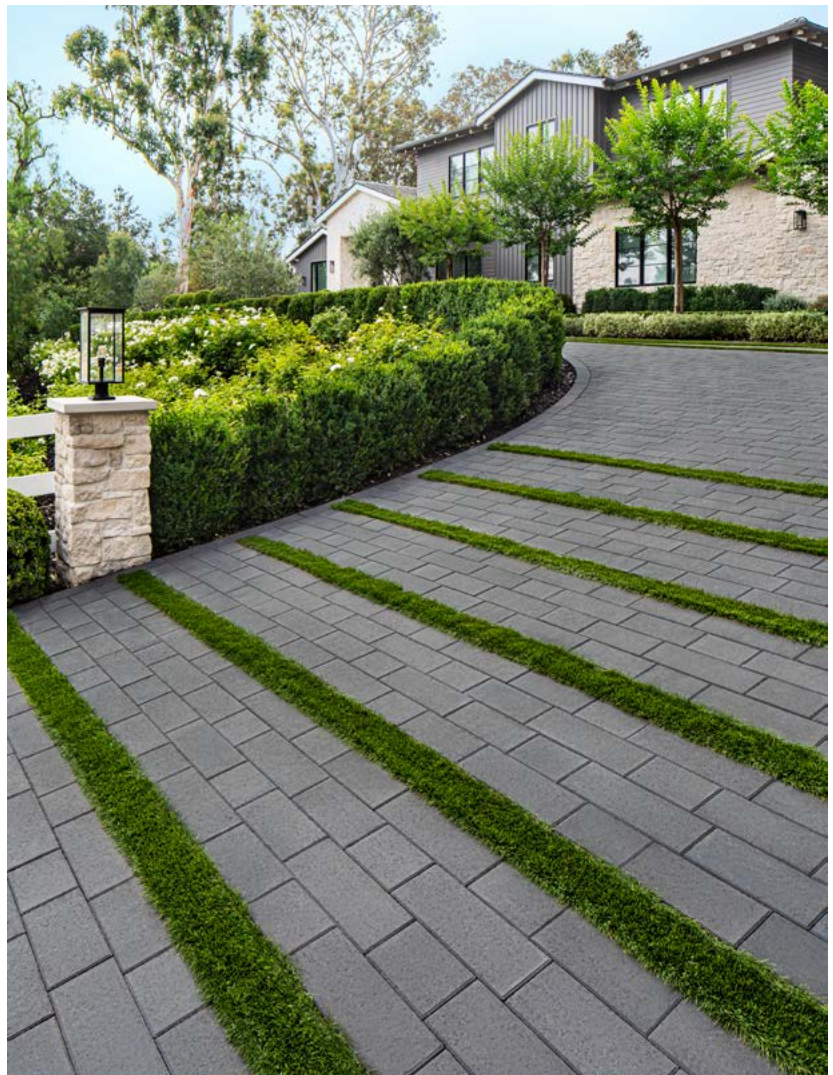

 QUEBEC CITY, QC, CANADA

 [Discover this project](#)

↑ Hexa 60 mm slab in Beige Cream with grass inserts

↑ Industria 600 x 100 paver in Greyed Nickel

Street Smart Designs

First impressions do matter. Amp up your curb appeal with tailored green grass inserts, classic patterns that mix and match textures or standout mosaics using contrasting colors. And for those harsh winter climates, consider permeable pavements to reduce snow build-up or heated pavement for a no-slip, snow-free warm welcome home.

Discover this project

LOS ANGELES, CA, USA

↑ Linea paver in Onyx Black

GREATER MONTREAL, QC, CANADA

↑ Aquestorm paver in Grey with grass inserts

An aerial photograph of a modern outdoor patio. The patio features a mix of paving stones: large light grey rectangular tiles, smaller dark grey rectangular tiles, and a central area with brown and dark grey chevron-patterned tiles. Several circular planters are scattered around, containing a variety of plants including tall grasses, purple flowers, yellow sunflowers, and green foliage. A blue rectangular rug is placed on the right side of the patio. The background shows a dark grey stone wall and a white cushion. The word "Learn" is written in a large, white, serif font in the upper left quadrant.