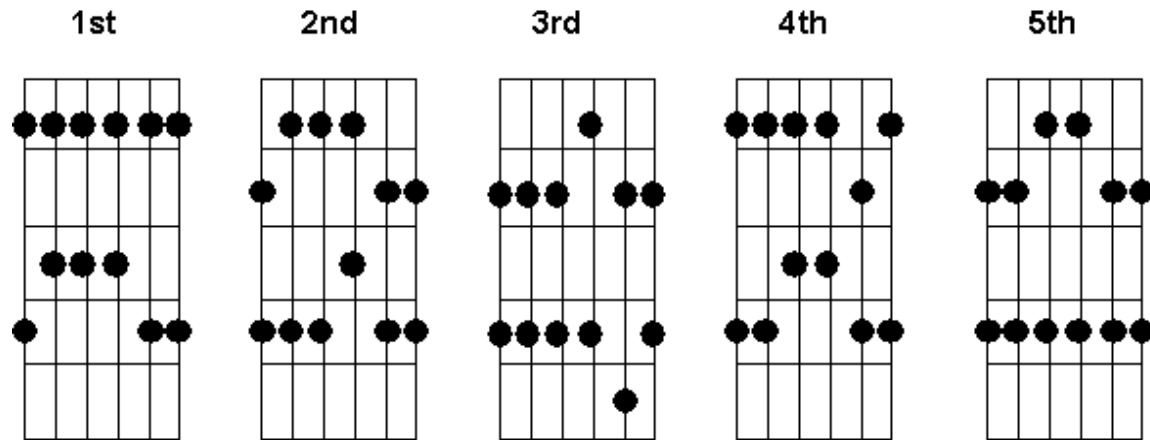

## The Five Minor Pentatonic Positions

A pentatonic scale consists of five intervals (notes) taken from the natural minor scale: Root (1st), (3rd), (4th), (5th), and the (7th).

## The Five Blues Scale Positions

The Blues scale is a minor pentatonic scale with an added flat 5th note, which is also called the "**Blue note**."