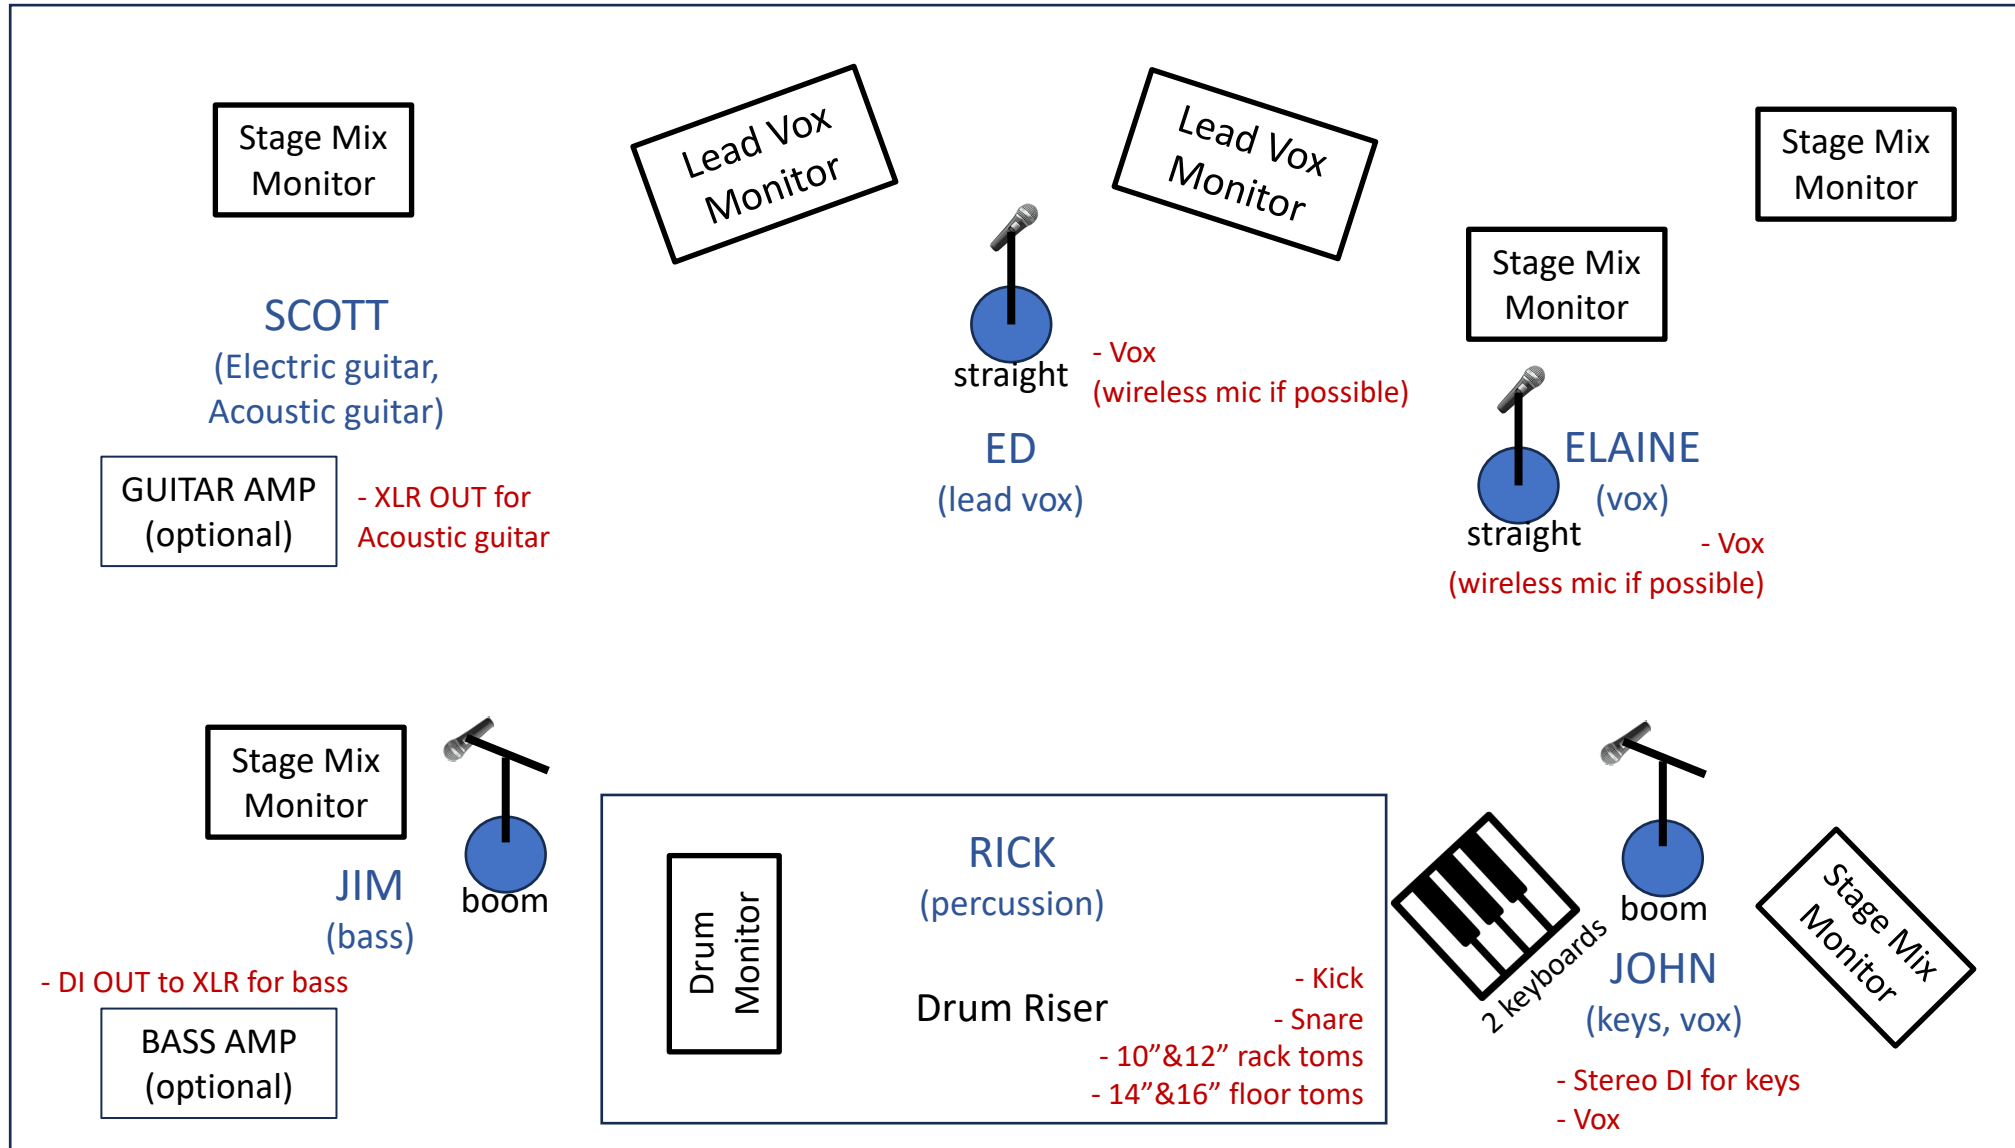

AUDIENCE

BELL BOTTOM BLUES
425.299.1378 (Elaine)