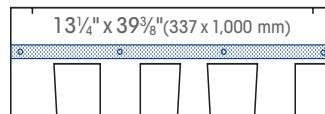

Product/System Specifics

- Fiberglass asphalt construction
- Dimensions (approx.): 13 1/4" x 39 3/8" (337 mm x 1,000 mm)
- Exposure: 5 5/8" (143 mm)
- Bundles/Square: 3
- Pieces/Square: 64
- StainGuard Plus™ Algae Protection Limited Warranty¹
- Hip/Ridge: TimberTex^{®3}; TimberCrest[®]; Seal-A-Ridge^{®3}; Z[®]Ridge; Ridglass[®]
- Starter: Pro-Start[®]; QuickStart[®]; WeatherBlocker™