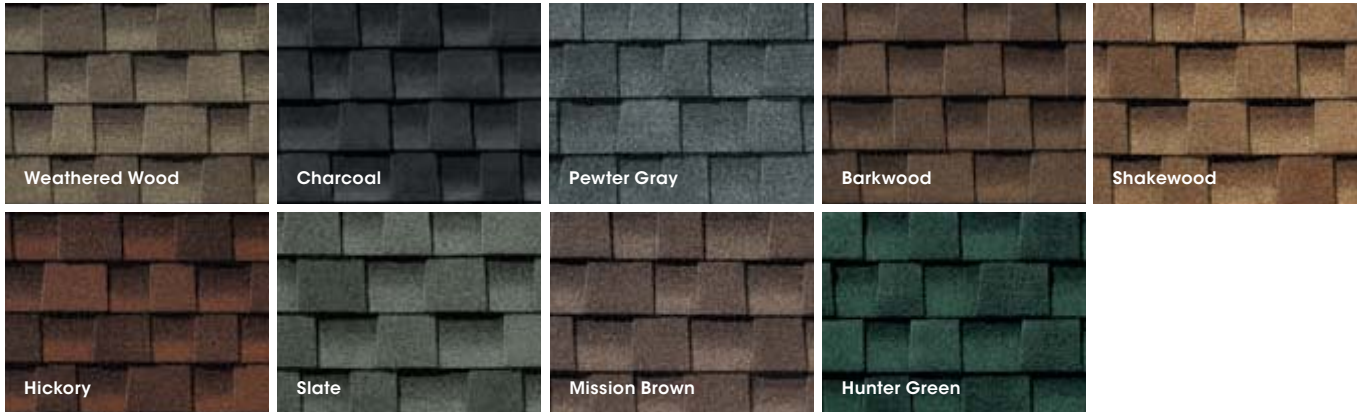

A striking color that provides warmth to almost any siding or brick, this blend also offers exceptional contrast, for a light, yet colorful roof.

Note: It is difficult to reproduce the color clarity and actual color blends of these products. Before selecting your color, please ask to see several full-size shingles.

Cedar Falls

Harvest Blend Color

The clay-colored background and subtle gray highlights create a refined and polished look that offers a wonderful complement to stone.

Note: It is difficult to reproduce the color clarity and actual color blends of these products. Before selecting your color, please ask to see several full-size shingles.

Color Availability

Nationally Available Colors

Harvest Blend Colors

Regionally Available Colors (See next page for details.)

For more details visit gaf.com/TimberlineHDZ

Note: It is difficult to reproduce the color clarity and actual color blends of these products. Before selecting your color, please ask to see several full-size shingles.

Timberline HDZ® Availability

Color Availability Chart	1	2	3	4	5	6	7
Most Popular Colors:							
Barkwood	•	•	•	•	•	•	•
Charcoal	•	•	•	•	•	•	•
Hickory	•	•	•	•	•	•	•
Hunter Green	•	•	•	•	•	•	•
Mission Brown	•	•	•	•	•	•	•
Pewter Gray	•	•	•	•	•	•	•
Shakewood	•	•	•	•	•	•	•
Slate	•	•	•	•	•	•	•
Weathered Wood	•	•	•	•	•	•	•
Harvest Blend Colors:							
Nantucket Morning	•	•	•	•	•	•	•
Appalachian Sky	•	•	•	•	•	•	•
Golden Harvest	•	•	•	•	•	•	•
Cedar Falls	•	•	•	•	•	•	•
Regional Colors:							
Birchwood	•	•	•	•	•	•	•
Biscayne Blue	•	•	•	•	•	•	•
Copper Canyon ¹	•	•	•	•	•	•	•
Driftwood	•	•	•	•	•	•	•
Fox Hollow Gray	•	•	•	•	•	•	•
Golden Amber ¹	•	•	•	•	•	•	•
Oyster Gray	•	•	•	•	•	•	•
Patriot Red	•	•	•	•	•	•	•
Sunset Brick	•	•	•	•	•	•	•
White ¹	•	•	•	•	•	•	•
Williamsburg Slate	•	•	•	•	•	•	•