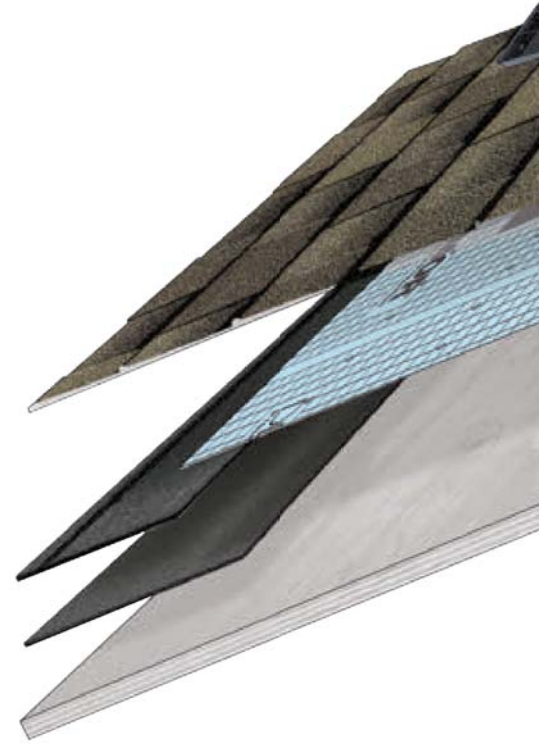

It's a system, built to protect

A Timberline HDZ® roof is so much more than shingles. It's layers of protection, working together to help keep your home safe from rain, snow, sun, and wind.

In fact, installing 4 qualifying GAF Accessories — GAF starter strips, roof deck protection, ridge cap shingles, and either leak barrier or attic ventilation — in one roof system makes Timberline HDZ® Shingles eligible for the WindProven™ limited wind warranty.¹

Timberline HDZ® Shingles also feature GAF Time-Release Algae-Fighting Technology, for long-lasting algae-fighting power, and come with a 25-year StainGuard Plus™ Algae Protection Limited Warranty against blue-green algae discoloration.²

LayerLock™ Technology mechanically fuses the common bond between overlapping shingle layers. The added strength at the common bond powers the StrikeZone™ — the industry's widest nailing area.

¹ 15-year WindProven™ limited wind warranty on GAF Shingles with LayerLock™ Technology requires the use of GAF Starter Strips, Roof Deck Protection, Ridge Cap Shingles, and Leak Barrier or Attic Ventilation. See *GAF Roofing System Limited Warranty* for complete coverage and restrictions. Visit gaf.com/LRS for qualifying GAF products. For installations not eligible for the *GAF Roofing System Limited Warranty*, see the *GAF Shingle & Accessory Limited Warranty*.

² 25-year StainGuard Plus™ Algae Protection Limited Warranty against blue-green algae discoloration is available only on products sold in packages bearing the StainGuard Plus™ logo. See *GAF Shingle & Accessory Limited Warranty* for complete coverage and restrictions and qualifying products.