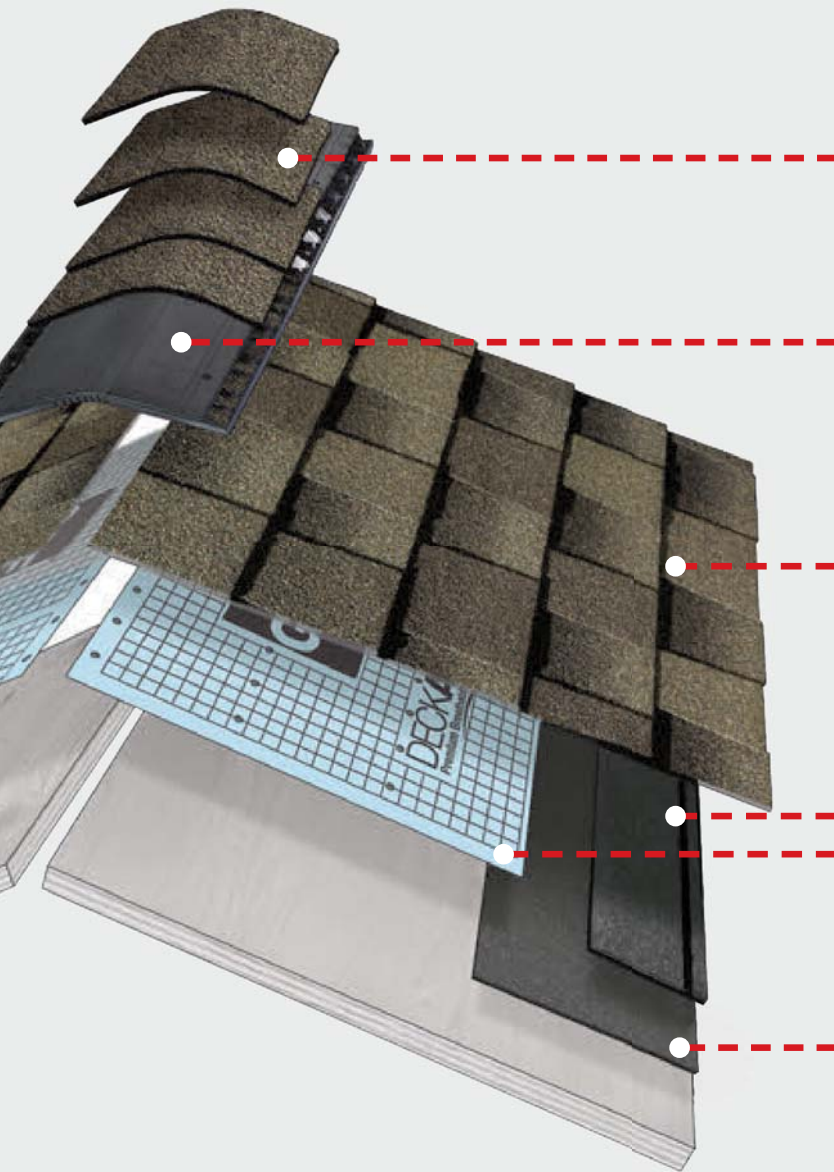

The GAF Lifetime[†] Roofing System