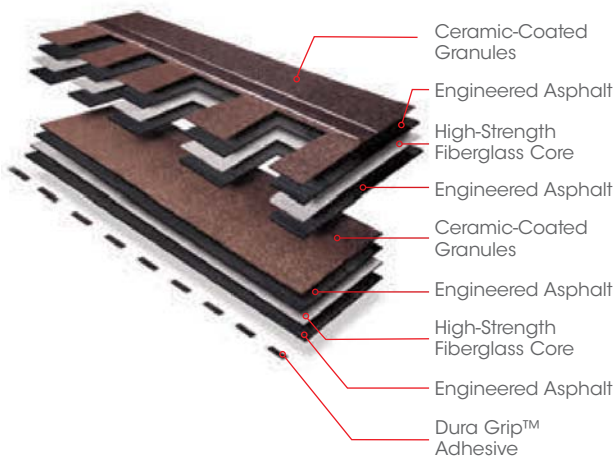

The protective layers of a Timberline HDZ® Shingle

Product/System Specifics

- Fiberglass asphalt construction
- Dimensions (approx.): 13 1/4" x 39 3/8" (337 mm x 1,000 mm)
- Exposure: 5 5/8" (143 mm)
- Bundles/Square: 3
- Pieces/Square: 64
- StainGuard Plus™ Algae Protection Limited Warranty¹
- Hip/Ridge: TimberTex^{®3}; TimberCrest®; Seal-A-Ridge^{®3}; Z®Ridge; Ridglass®
- Starter: Pro-Start®; QuickStart®; WeatherBlocker™

Applicable Standards & Protocols:

- UL Listed to ANSI/UL 790 Class A
- State of Florida approved
- Classified by UL in accordance with ICC-ES AC438
- Meets ASTM D7158, Class H
- Meets ASTM D3161, Class F
- Meets ASTM D3018, Type 1
- Meets ASTM D3462²
- Miami-Dade County Product Control approved
- ICC-ES Evaluation Reports ESR-1475 and ESR-3267
- Meets Texas Department of Insurance Requirements
- Rated by the CRRC; Can be used to comply with 2019 Title 24 Part 6 Cool Roof Requirements of the California Code of Regulations.

¹ 25-year StainGuard Plus™ Algae Protection Limited Warranty against blue-green algae discoloration is available only on products sold in packages bearing the StainGuard Plus™ logo. See *GAF Shingle & Accessory Limited Warranty* for complete coverage and restrictions and qualifying products.

² Periodically tested by independent and internal labs to ensure compliance with ASTM D3462 at time of manufacture.

³ Harvest Blend colors are only available on TimberTex® and Seal-A-Ridge®.