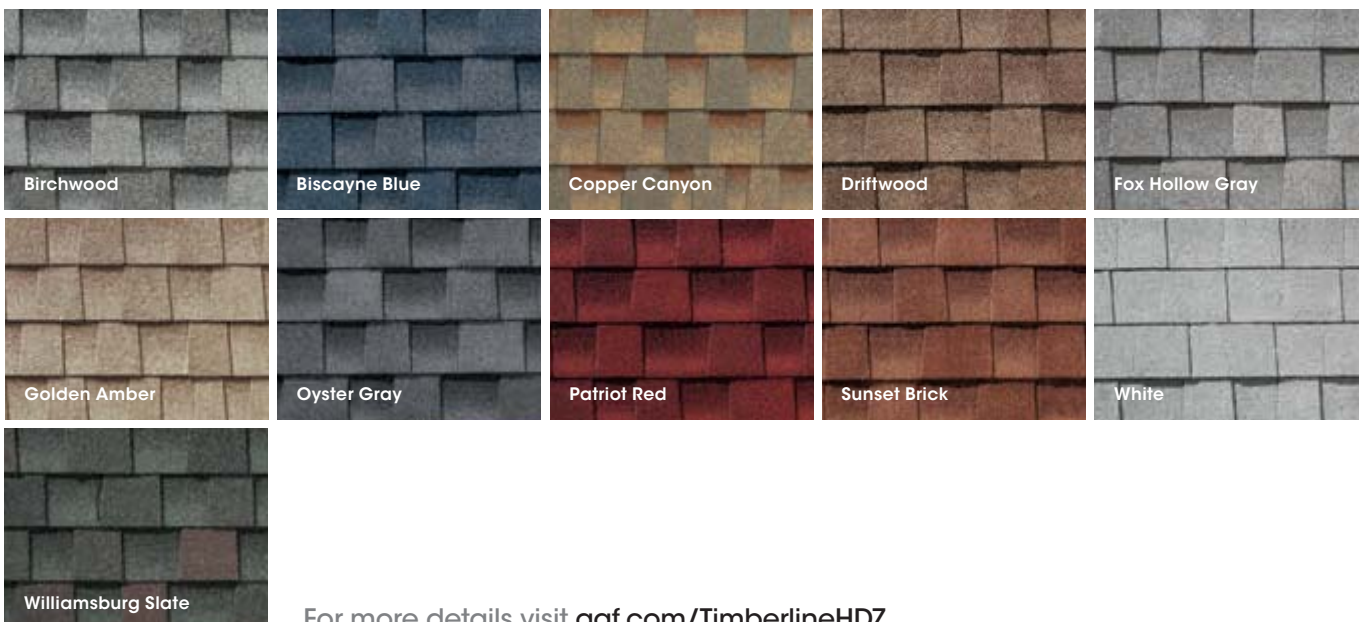

A striking color that provides warmth to almost any siding or brick, this blend also offers exceptional contrast, for a light, yet colorful roof.

Note: It is difficult to reproduce the color clarity and actual color blends of these products. Before selecting your color, please ask to see several full-size shingles.

Cedar Falls

Harvest Blend Color

The clay-colored background and subtle gray highlights create a refined and polished look that offers a wonderful complement to stone.

Note: It is difficult to reproduce the color clarity and actual color blends of these products. Before selecting your color, please ask to see several full-size shingles.

Color Availability

Nationally Available Colors

Harvest Blend Colors

Regionally Available Colors (See next page for details.)

For more details visit gaf.com/TimberlineHDZ

Note: It is difficult to reproduce the color clarity and actual color blends of these products. Before selecting your color, please ask to see several full-size shingles.

Timberline HDZ® Availability

Color Availability Chart	1	2	3	4	5	6	7
Most Popular Colors:							
Barkwood	•	•	•	•	•	•	•
Charcoal	•	•	•	•	•	•	•
Hickory	•	•	•	•	•	•	•
Hunter Green	•	•	•	•	•	•	•
Mission Brown	•	•	•	•	•	•	•
Pewter Gray	•	•	•	•	•	•	•
Shakewood	•	•	•	•	•	•	•
Slate	•	•	•	•	•	•	•
Weathered Wood	•	•	•	•	•	•	•
Harvest Blend Colors:							
Nantucket Morning	•	•	•	•	•	•	•
Appalachian Sky	•	•	•	•	•	•	•
Golden Harvest	•	•	•	•	•	•	•
Cedar Falls	•	•	•	•	•	•	•
Regional Colors:							
Birchwood	•	•	•	•	•	•	•
Biscayne Blue	•	•	•	•	•	•	•
Copper Canyon ¹	•	•	•	•	•	•	•
Driftwood	•	•	•	•	•	•	•
Fox Hollow Gray	•	•	•	•	•	•	•
Golden Amber ¹	•	•	•	•	•	•	•
Oyster Gray	•	•	•	•	•	•	•
Patriot Red	•	•	•	•	•	•	•
Sunset Brick	•	•	•	•	•	•	•
White ¹	•	•	•	•	•	•	•
Williamsburg Slate	•	•	•	•	•	•	•