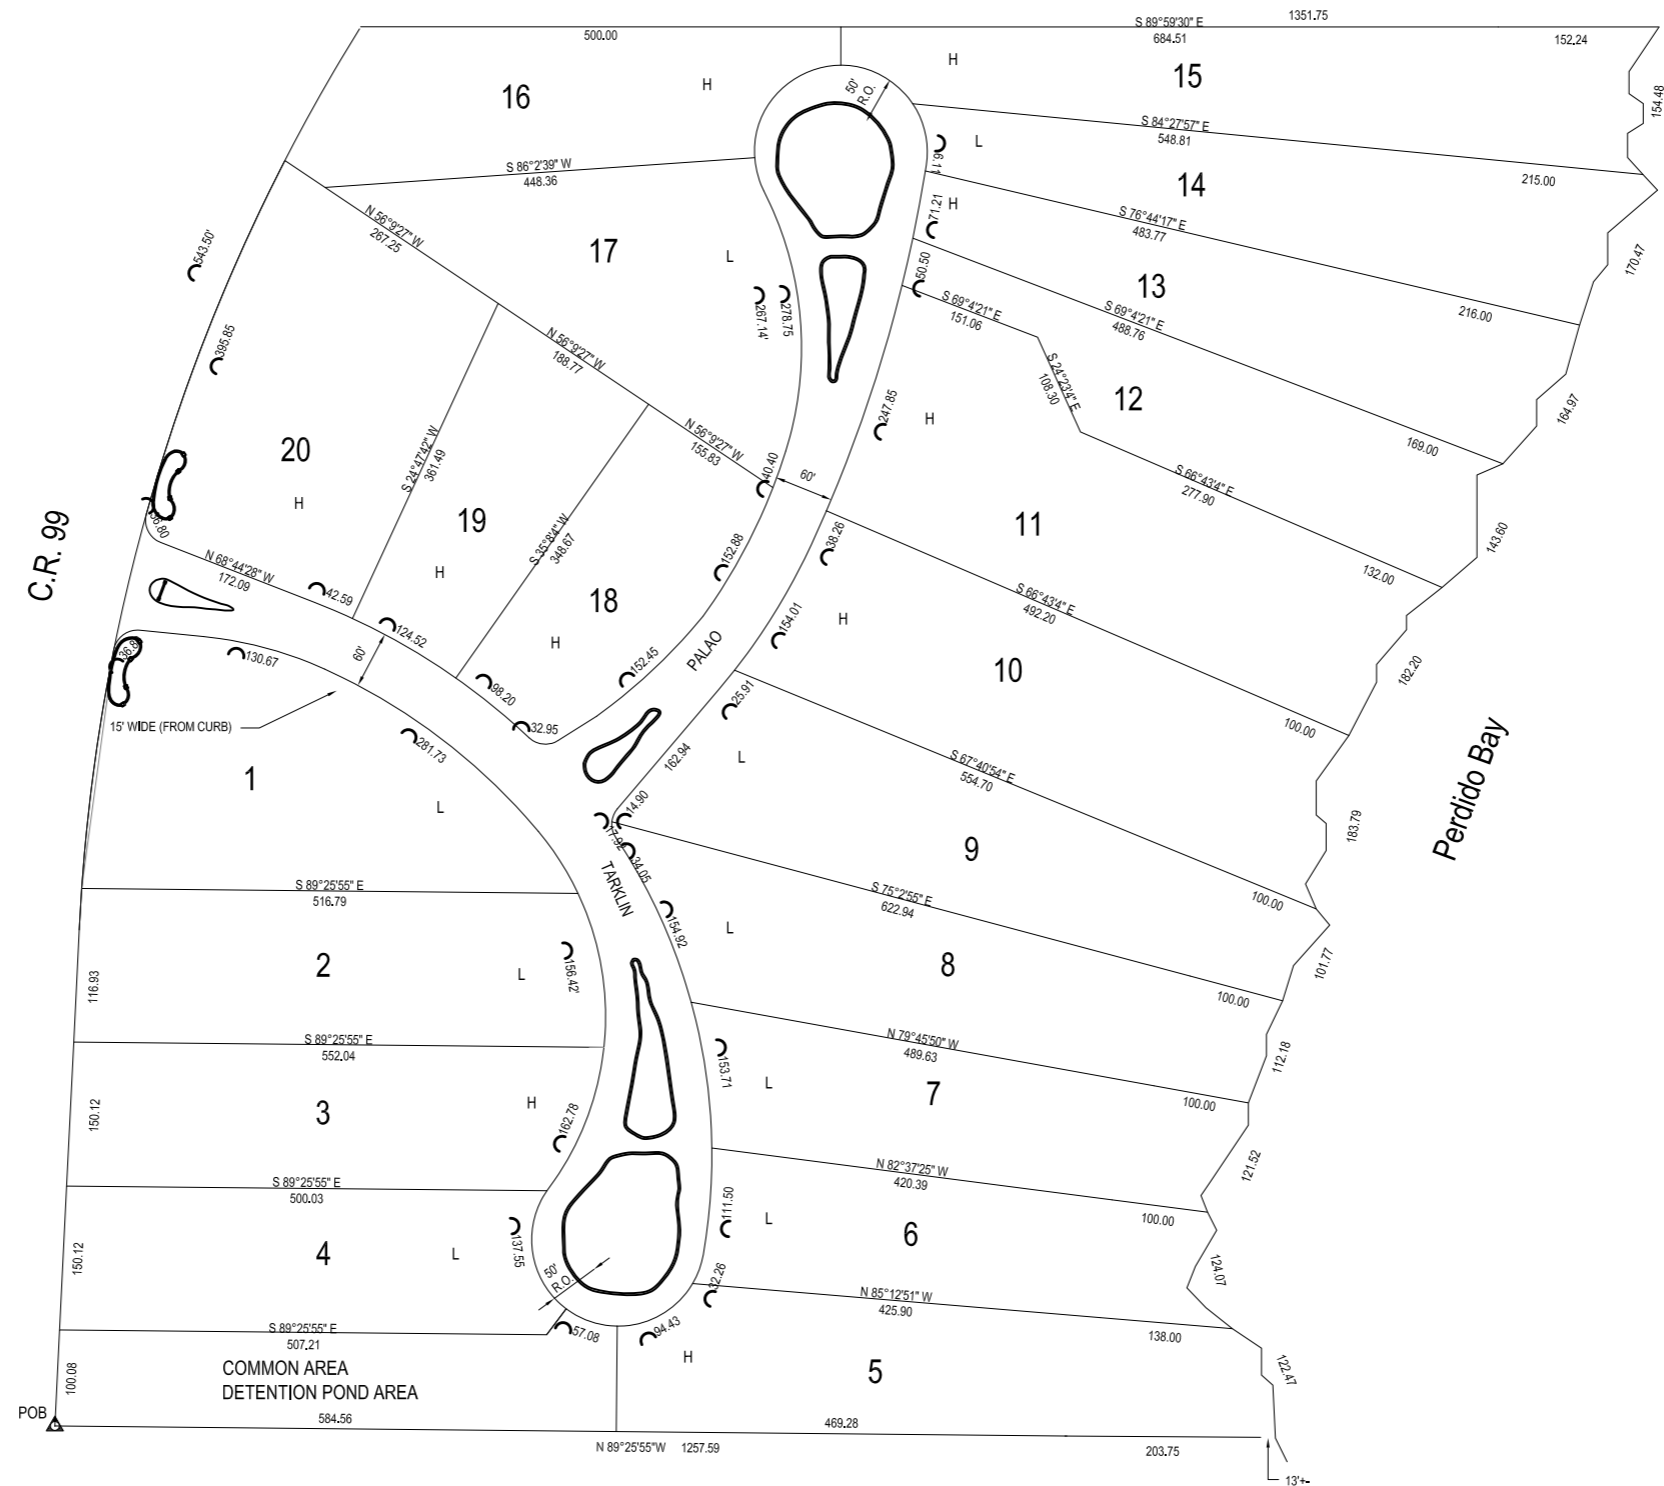

# CYPRESS BAY PLAT

H=HOUSE; L=LOT

NOTE: This document is an unofficial reproduction of the plat.