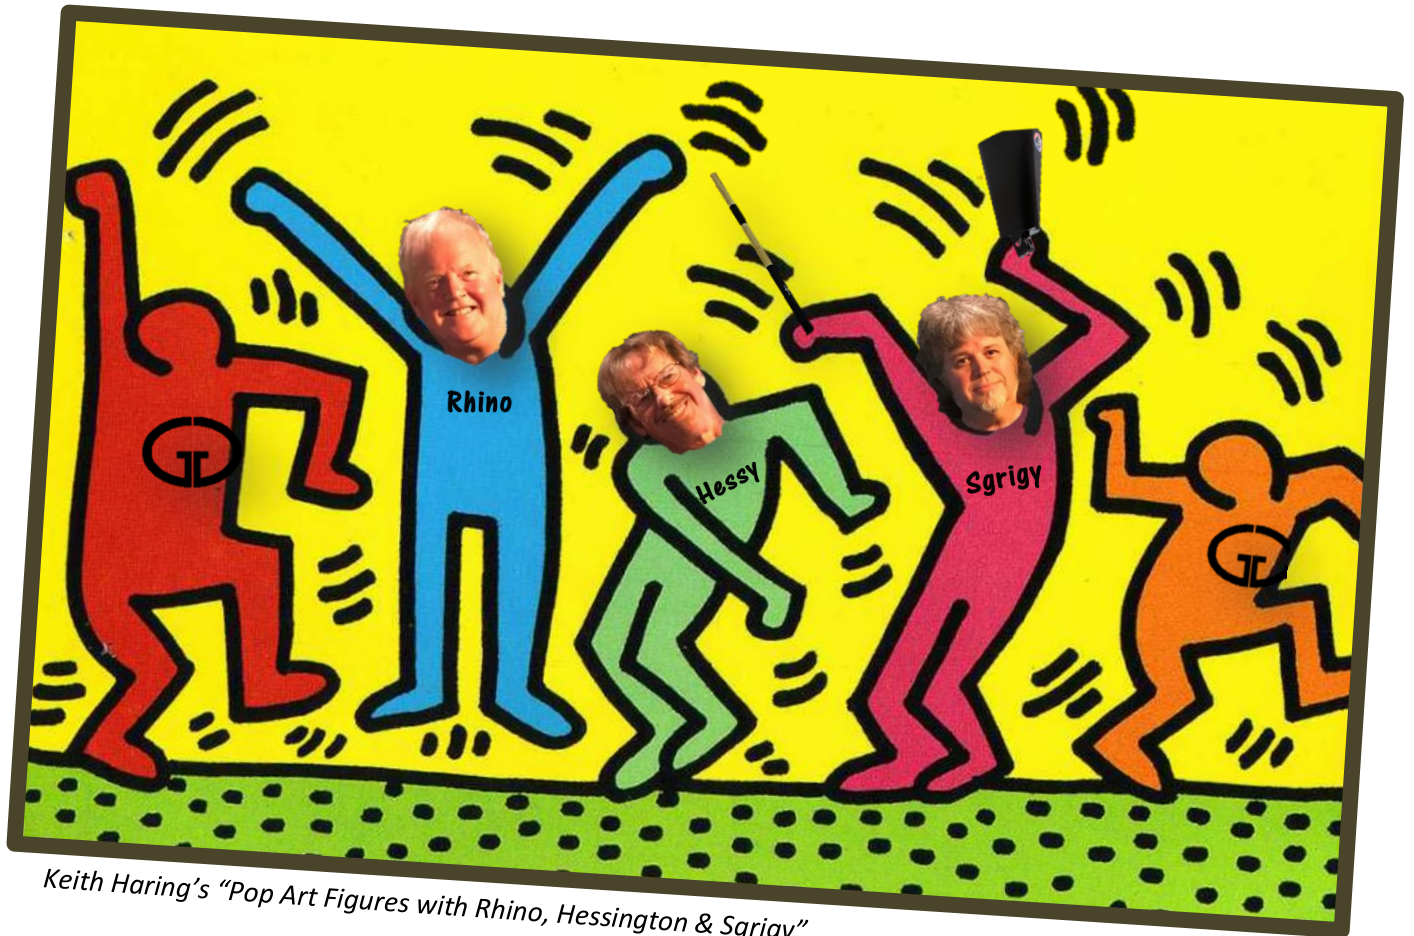

Feel like movin'?

Join us for some great tunes and a few laughs...

Keith Haring's "Pop Art Figures with Rhino, Hessington & Sgrigy"

Hear us Here!

The Go-To Guys play a selection of familiar songs you'll enjoy so much, you'll wonder why no other band bothers to play 'em. Visit www.gotoguyssrock.com for more stuff.