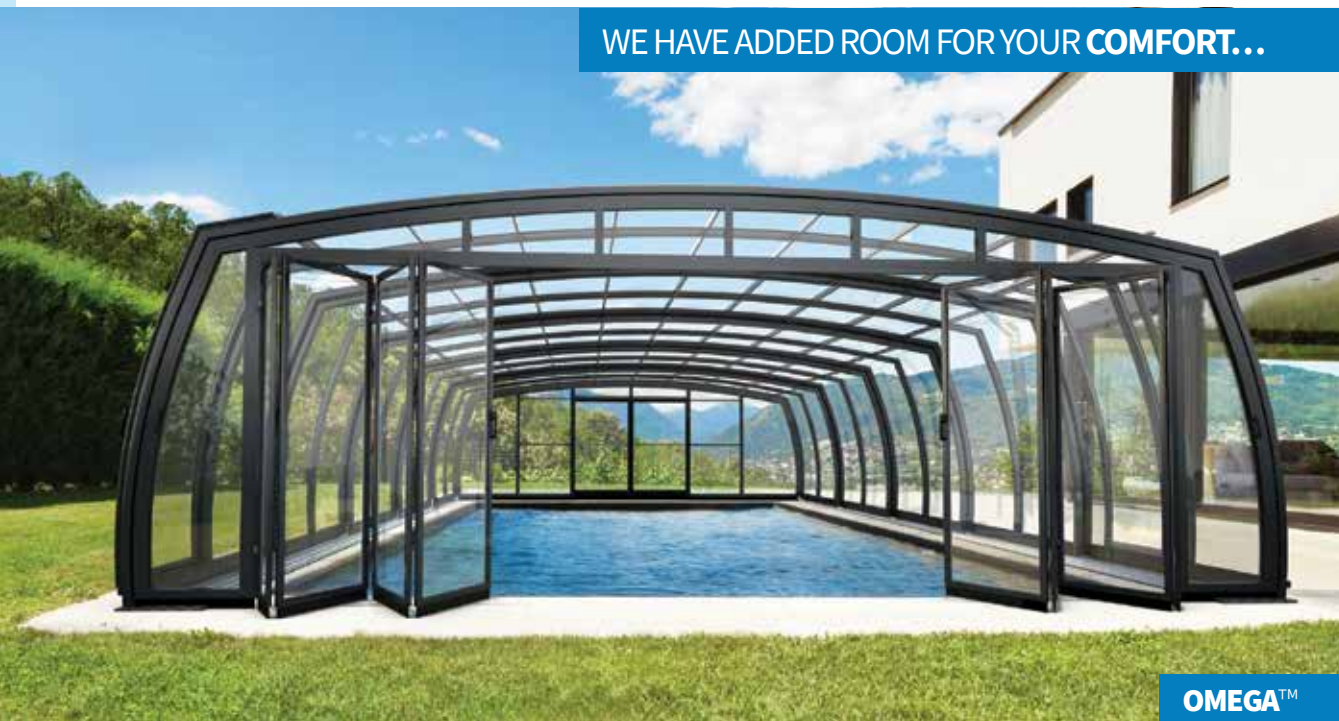

NEW FOR 2015

WE HAVE ADDED ROOM FOR YOUR COMFORT...

OMEGA™

OMEGA™ ENCLOSURES

We named the OMEGA™ sliding pool enclosure after its characteristic shape which is reminiscent of the Greek letter of the same name. We have arched the walls of the pool enclosure outwards, which causes a positive spatial effect – the enclosure appears optically lower than it actually is and allows for ease of movement inside. With a combination of curved shapes and the original edges, our designers have achieved advantageous parameters for the enclosure meaning that its height is increased only minimally if you choose a wider version. The OMEGA™ enclosure in particular stands out in large yards, near modern newly built houses, yet also next to conventional family houses whose owners demand more space from their swimming pool enclosure.

Enclosure maximum width and height is dependent on wind and snow loads in your area. We offer various sizes of aluminum profiles to sustain required loads.