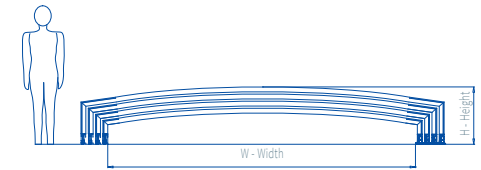

ENTRY

ENTRY

ENTRY

TECHNICAL DETAILS

REAL COMFORT - TOP LOCKING CONTROL **EASY UP PLUS**

ELEGANT

IMPERIA

CORONA™