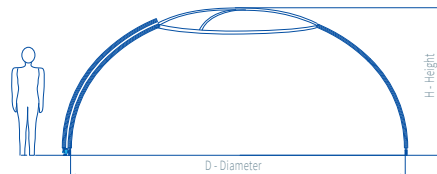

SPA DOME ORLANDO®, SPA SUNHOUSE®