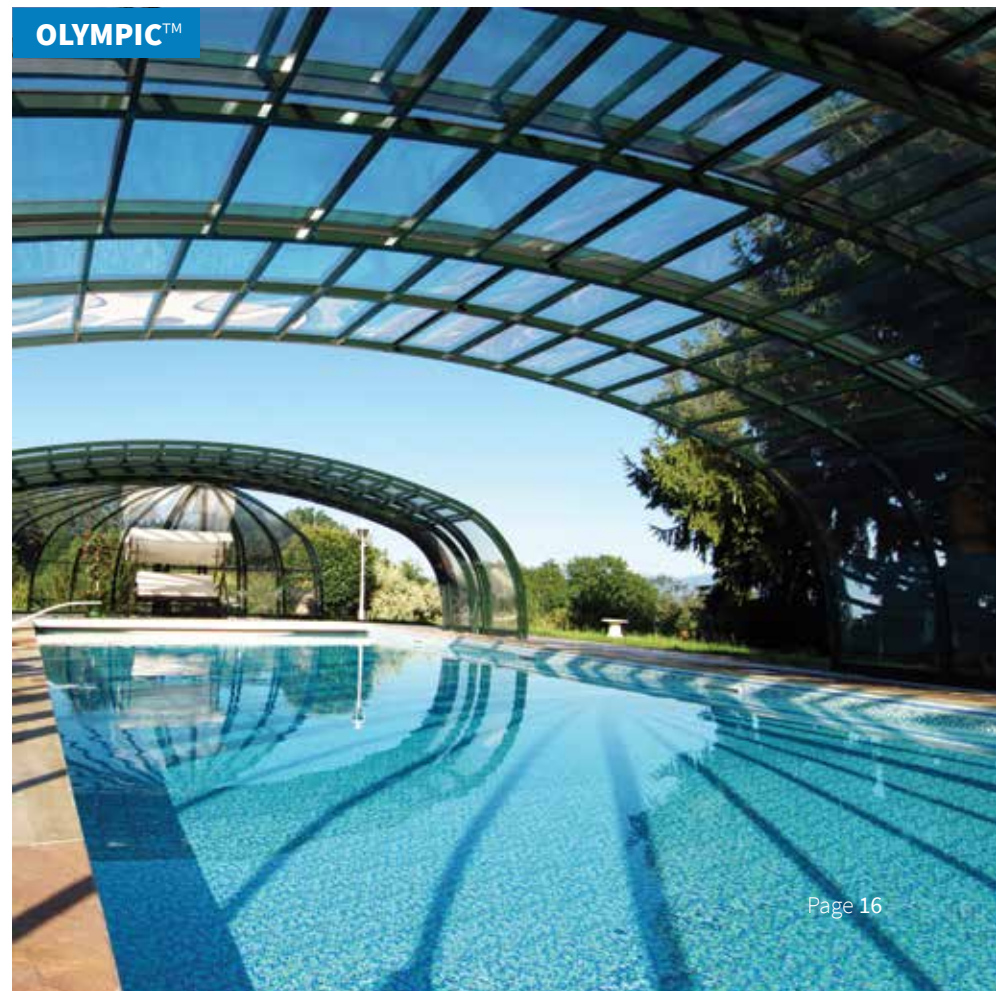

OCEANIC HIGH MODEL

Inside an OCEANIC – high model enclosure you will have almost as much space as on the open sea. The attractively designed enclosure where the roof joins onto vertical walls is in part sloping and in part curved. A wonderful centerpiece for your yard.

OLYMPIC™ ENCLOSURES

OLYMPIC™

OLYMPIC™

The TOP product from Pool and Spa Enclosures Company, which catches your eye with its exceptional design and novel appearance. Its frame is made up of 1 or 2 semi-domes (circular sections) which complement the standard shape of the enclosure segments. The main advantage of this model is the possibility of moving freely around the whole of the covered area. The system for retraction of the segments allows you to easily retract them in both directions. The retracting part of each semi-dome can be opened from the center. Opening and closing of the enclosure can be easily managed by one person. Electric motors can also be used to retract the enclosure. The aluminium enclosures can be supplied in a very attractive color option, imitation wood, which is particularly impressive on large pool enclosure models like this.

OLYMPIC™

OLYMPIC™

MODELS COMBINATION

COMBINED ENCLOSURES

COMBI, ATYPICAL

This concerns a frame combining two to three standard types of enclosure. You can thus easily achieve the ideal combination of a protective function for the pool and a spacious entrance segment or conventional elongated shape with a semi-dome. Combination of low segments and one or two higher segments is most popular.