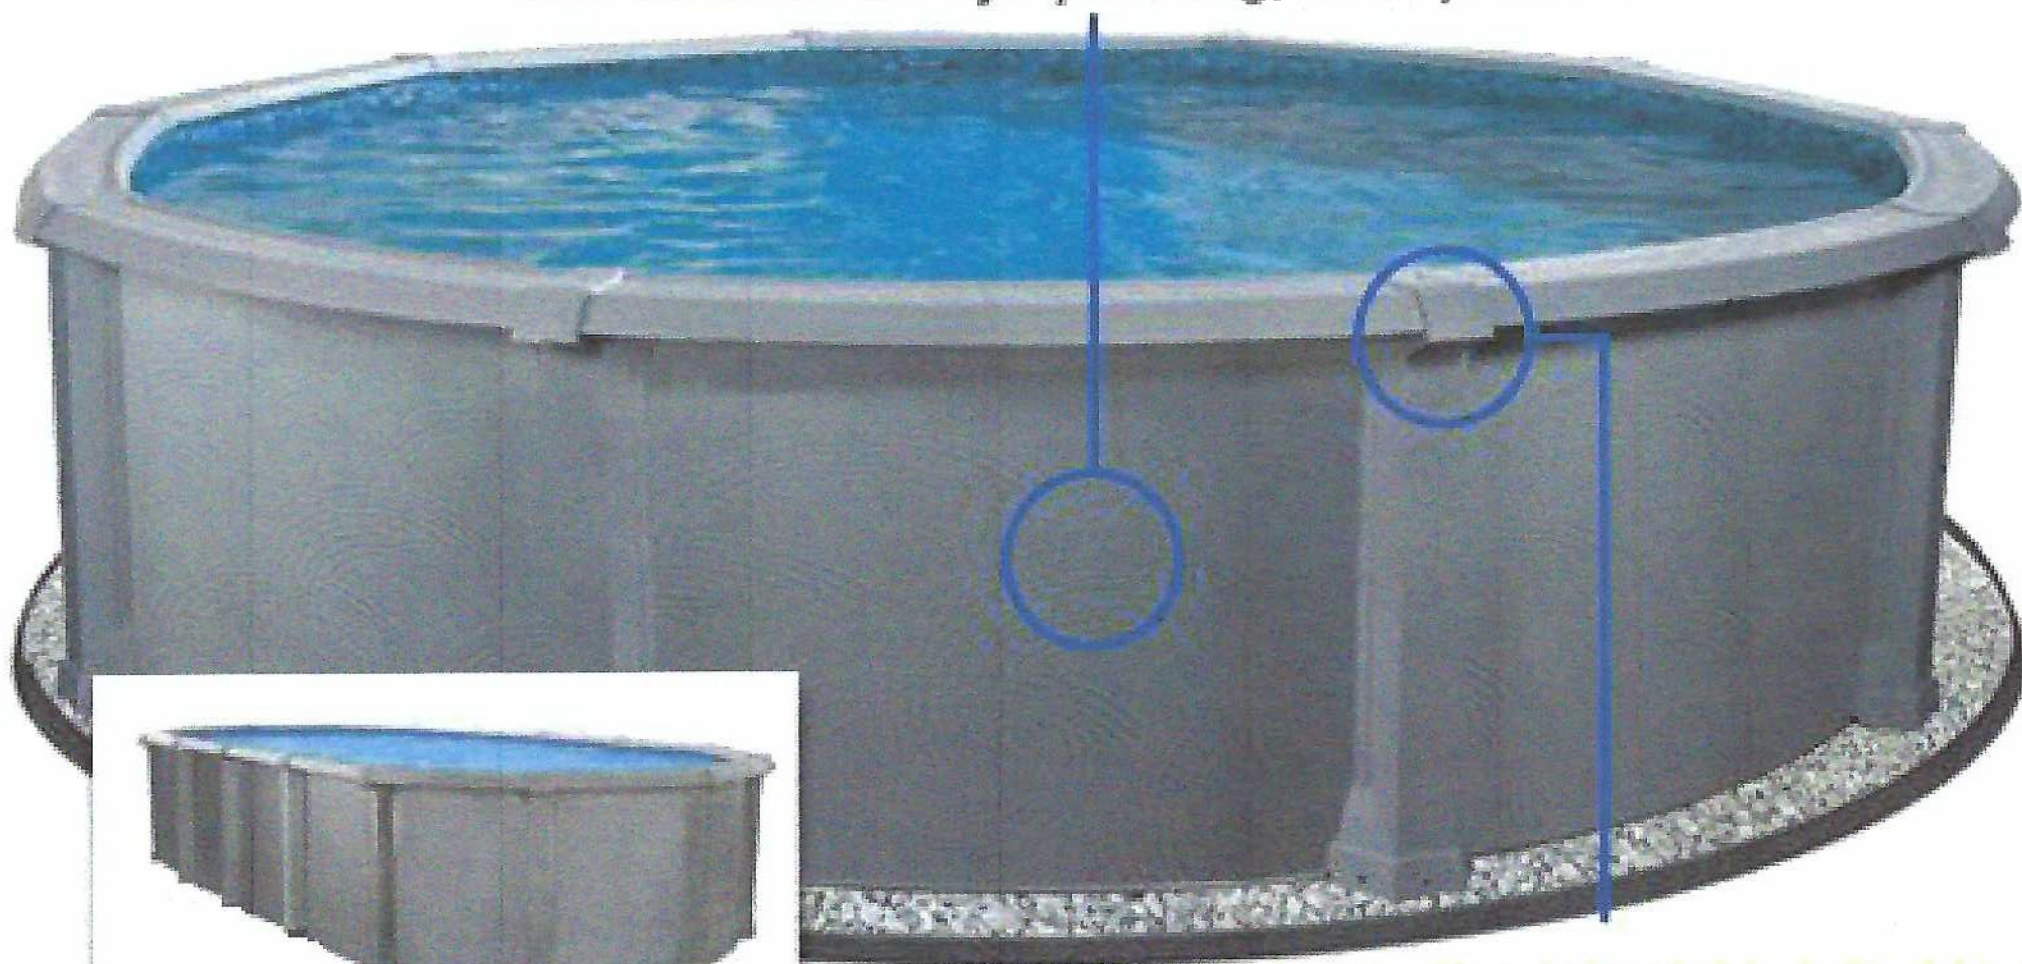

Beautiful Textured Wall

Extra tall 54" wall is Star Galfin® treated for maximum protection and features an eye-pleasing, swirl pattern.

Great Oval Sizes, too!

Hidden side supports save space.

Corrosion-proof Resin Frame

Huge 10" top seats and vertical posts are 100% resin so they'll never corrode