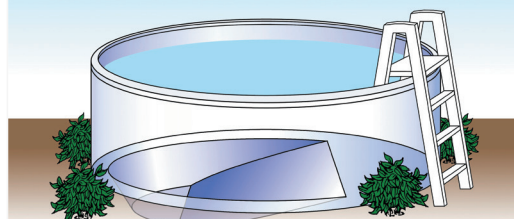

up to 7' deep

A Size For Any Backyard

An excellent assortment of pool sizes to perfectly match your backyard.

Round	Oval
12' • 16'	
18' • 21'	20' x 12' • 24' x 12' • 28' x 12'
24' • 28'	32' x 12' • 24' x 16' • 28' x 16'
32'	32' x 16' • 34' x 18' • 38' x 18'
	41' x 21'

By special order: 40' x 16' and 44' x 12'

Important: Doughboy policy requires all Doughboy pools be installed with a Doughboy liner to guarantee warranty. Misuse of your pool may result in crippling injury and/or other dangers to life and health. Do not dive or jump. Do not use slides, diving boards, or any other platform or object which can be used for improper pool entry. Use only an above-ground swimming pool ladder to enter or exit your pool. It is your responsibility to secure your pool against unauthorized, unsupervised or unintentional entry.

Change of Design: Doughboy Recreational expressly reserves the right to change or modify the design and construction of any product in due course of our manufacturing without incurring any obligation or liability to furnish or install such changes or modifications on products previously or subsequently sold.

Doughboy Recreational is in no way affiliated with any professional pool installer. If you have the pool installed by others, please supervise to be sure they comply with proper installation techniques as shown.

Visit our website at www.doughboypools.com

Doughboy Recreational • 315 N Sebastian • West Helena, AR 72390 • 866-DOUGHBOY