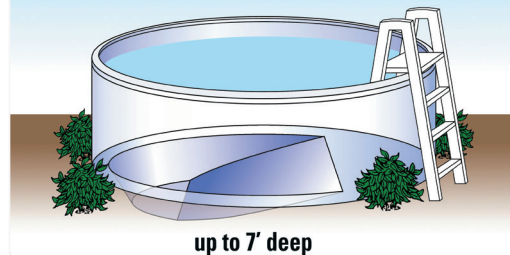

A Size For Any Backyard

An excellent assortment of pool sizes to perfectly match your backyard.

Round	Oval
12' • 16'	24' x 12' • 24' x 16'
18' • 21'	28' x 16' • 32' x 16'
24' • 28'	34' x 18' • 38" x 18'
32'	41' x 21'

IMPORTANT: The "No Diving" and other Warning signage provided must be installed on each pool as indicated in the instructions provided.

NOTE: In some photos of the pools in the brochure (or web site), the "No Diving" and other Warning signage may not be visible, such Warning Signage must be installed as indicated in the instructions provided.

Hollowell Industries, Inc. stands behind every product we produce pursuant to those representations which are stated in our written warranties. Your dealer/builder/installer/contractor is an independent business and not an agent/representative or employee of Hollowell Industries, Inc. We cannot and do not accept any responsibility for any representations, statements or contracts made by any dealer/builder/installer or contractor.

Visit our website at www.doughboypools.com

Doughboy Recreational • 315 N Sebastian • West Helena, AR 72390 • 866-DOUGHBOY