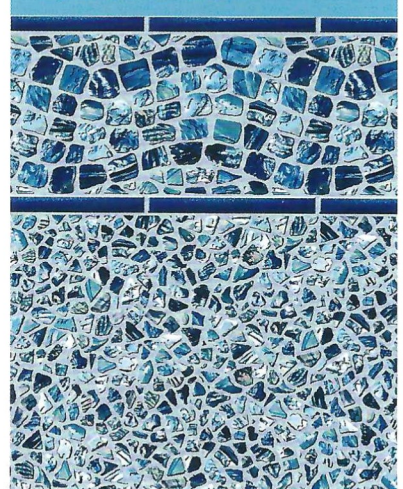

# Premium Pool Performance

**2023** Liners

All materials made in North America

Most patterns stocked in both 20 and 27 mil.

**Sedona Border** *with Lakeshore Bottom*

**Argos Border** *with Lakeshore Bottom*

**Carnegie Border** *with Ocean Bottom*

**Amelia Border** *with Oyster Bay Bottom*

**Seaburst Border** *with Oyster Bay Bottom*

**Hamlin Border** *with Pebble Bottom*

**Panama Border** *with Caribbean Bottom*

**Island Wave Border** *with Caribbean Bottom*

**Pearl Border** *with Seabed Bottom*

Colors may vary from actual product. Seams may be more visible on some patterns than others.

**Carolina Border** *with*  
**Ocean Bottom**

**Summer Border** *with*  
**River Bottom**

**Greystone Border** *with*  
**River Bottom**

**Sistine Border** *with*  
**Pebble Bottom**

**Siesta Wave Border** *with*  
**Diffusion Bottom**

**Bayview Border** *with*  
**Diffusion Bottom**