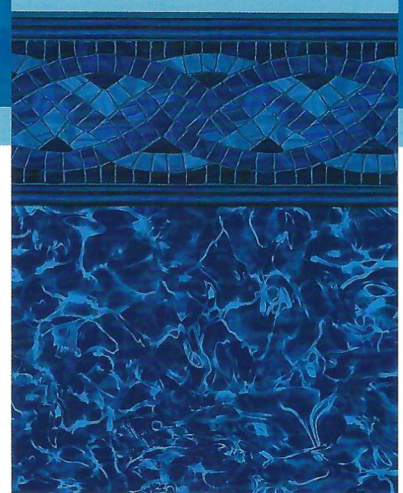

# Premium Pool Performance

**2023** Liners

All materials made in North America

Most patterns stocked in both 20 and 27 mil.

**Sedona Border** *with Lakeshore Bottom*

**Argos Border** *with Lakeshore Bottom*

**Carnegie Border** *with Ocean Bottom*

**Amelia Border** *with Oyster Bay Bottom*

**Seaburst Border** *with Oyster Bay Bottom*

**Hamlin Border** *with Pebble Bottom*

**Panama Border** *with Caribbean Bottom*

**Island Wave Border** *with Caribbean Bottom*

**Pearl Border** *with Seabed Bottom*

Colors may vary from actual product. Seams may be more visible on some patterns than others.

**Carolina Border** *with*  
**Ocean Bottom**

**Summer Border** *with*  
**River Bottom**

**Greystone Border** *with*  
**River Bottom**

**Sistine Border** *with*  
**Pebble Bottom**

**Siesta Wave Border** *with*  
**Diffusion Bottom**

**Bayview Border** *with*  
**Diffusion Bottom**