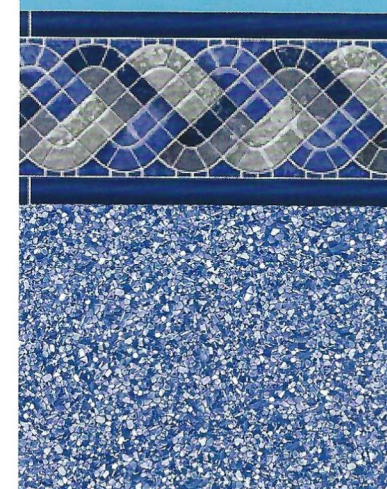

**Island Wave Border** *with Caribbean Bottom*

**Pearl Border** *with Seabed Bottom*

Colors may vary from actual product. Seams may be more visible on some patterns than others.

**Carolina Border** *with*  
**Ocean Bottom**

**Summer Border** *with*  
**River Bottom**

**Greystone Border** *with*  
**River Bottom**

**Sistine Border** *with*  
**Pebble Bottom**

**Siesta Wave Border** *with*  
**Diffusion Bottom**

**Bayview Border** *with*  
**Diffusion Bottom**

**Grand Border** *with*  
**Beachstone Bottom**

**Raleigh Border** *with*  
**Beachstone Bottom**

**Carrara Marble**

**NEW!**

27mil only