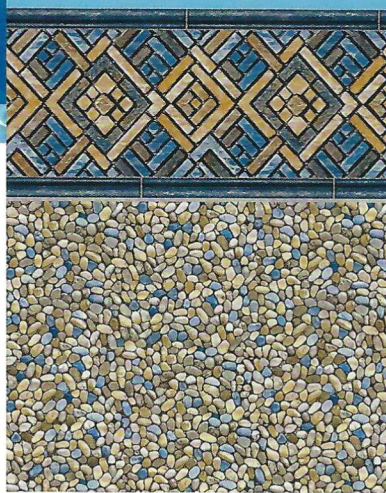

# Premium Pool Performance

**2023** Liners

All materials made in North America

Most patterns stocked in both 20 and 27 mil.

**Sedona Border** *with Lakeshore Bottom*

**Argos Border** *with Lakeshore Bottom*

**Carnegie Border** *with Ocean Bottom*

**Amelia Border** *with Oyster Bay Bottom*

**Seaburst Border** *with Oyster Bay Bottom*

**Hamlin Border** *with Pebble Bottom*

**Panama Border** *with Caribbean Bottom*

**Island Wave Border** *with Caribbean Bottom*

**Pearl Border** *with Seabed Bottom*

Colors may vary from actual product. Seams may be more visible on some patterns than others.

**Carolina Border** *with*  
**Ocean Bottom**

**Summer Border** *with*  
**River Bottom**

**Greystone Border** *with*  
**River Bottom**

**Sistine Border** *with*  
**Pebble Bottom**

**Siesta Wave Border** *with*  
**Diffusion Bottom**

**Bayview Border** *with*  
**Diffusion Bottom**