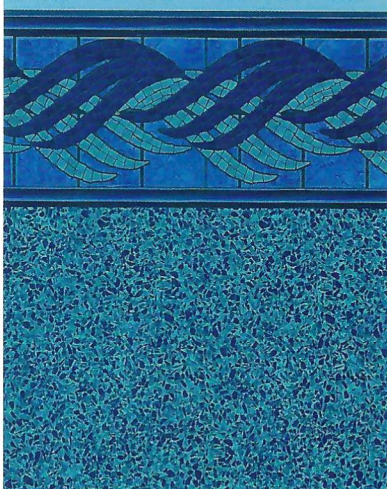

# Premium Pool Performance

**2023** Liners

All materials made in North America

Most patterns stocked in both 20 and 27 mil.

**Sedona Border** *with Lakeshore Bottom*

**Argos Border** *with Lakeshore Bottom*

**Carnegie Border** *with Ocean Bottom*

**Amelia Border** *with Oyster Bay Bottom*

**Seaburst Border** *with Oyster Bay Bottom*

**Hamlin Border** *with Pebble Bottom*

**Panama Border** *with Caribbean Bottom*

**Island Wave Border** *with Caribbean Bottom*

**Pearl Border** *with Seabed Bottom*

Colors may vary from actual product. Seams may be more visible on some patterns than others.

**Carolina Border** *with*  
**Ocean Bottom**

**Summer Border** *with*  
**River Bottom**

**Greystone Border** *with*  
**River Bottom**

**Sistine Border** *with*  
**Pebble Bottom**

**Siesta Wave Border** *with*  
**Diffusion Bottom**

**Bayview Border** *with*  
**Diffusion Bottom**