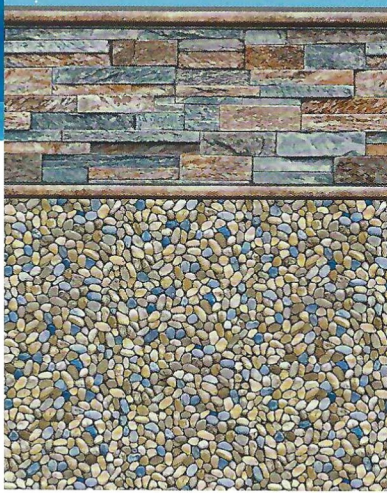

# Premium Pool Performance

**2023** Liners

All materials made in North America

Most patterns stocked in both 20 and 27 mil.

**Sedona Border** *with Lakeshore Bottom*

**Argos Border** *with Lakeshore Bottom*

**Carnegie Border** *with Ocean Bottom*

**Amelia Border** *with Oyster Bay Bottom*

**Seaburst Border** *with Oyster Bay Bottom*

**Hamlin Border** *with Pebble Bottom*

**Panama Border** *with Caribbean Bottom*

**Island Wave Border** *with Caribbean Bottom*

**Pearl Border** *with Seabed Bottom*

Colors may vary from actual product. Seams may be more visible on some patterns than others.

**Carolina Border** *with*  
**Ocean Bottom**

**Summer Border** *with*  
**River Bottom**

**Greystone Border** *with*  
**River Bottom**

**Sistine Border** *with*  
**Pebble Bottom**

**Siesta Wave Border** *with*  
**Diffusion Bottom**

**Bayview Border** *with*  
**Diffusion Bottom**