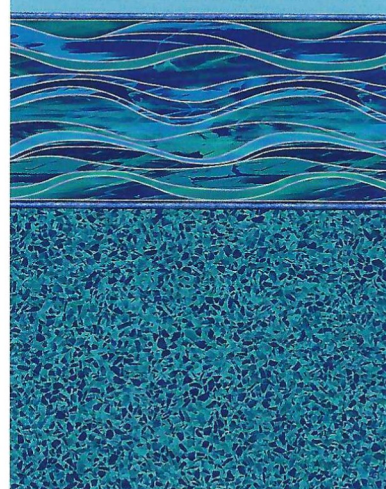

# Premium Pool Performance

**2023** Liners

All materials made in North America

Most patterns stocked in both 20 and 27 mil.

**Sedona Border** *with Lakeshore Bottom*

**Argos Border** *with Lakeshore Bottom*

**Carnegie Border** *with Ocean Bottom*

**Amelia Border** *with Oyster Bay Bottom*

**Seaburst Border** *with Oyster Bay Bottom*

**Hamlin Border** *with Pebble Bottom*

**Panama Border** *with Caribbean Bottom*

**Island Wave Border** *with Caribbean Bottom*

**Pearl Border** *with Seabed Bottom*

Colors may vary from actual product. Seams may be more visible on some patterns than others.

**Carolina Border** *with*  
**Ocean Bottom**