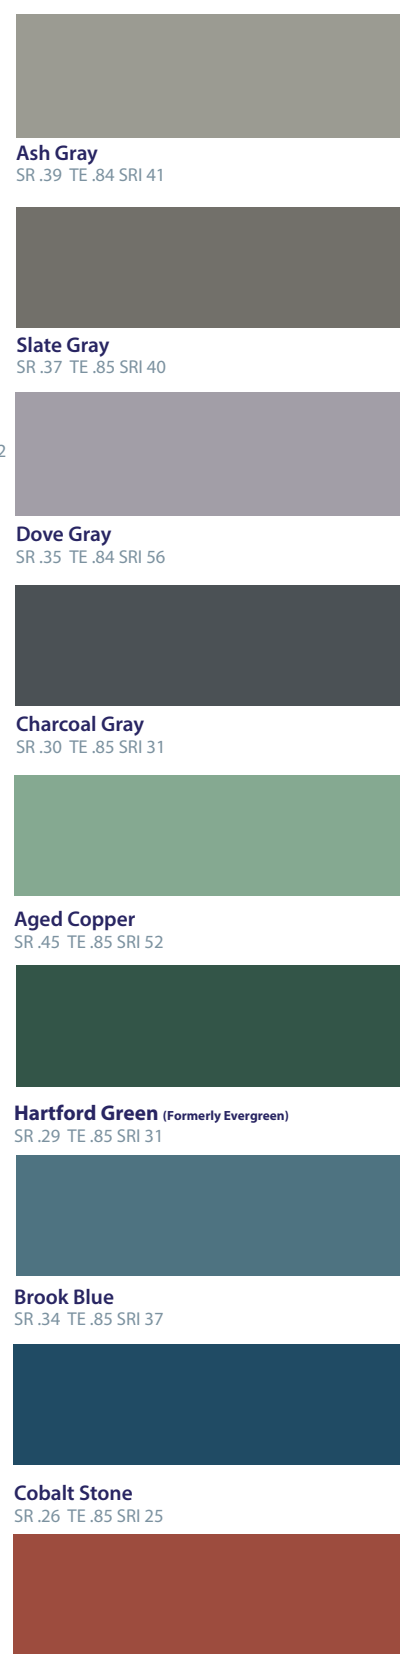

Patriot Red SMP
SR .43 TE .82 SRI 46

Cocoa Brown SMP
SR .34 TE .83 SRI 34

Bronze SMP
SR .32 TE .83 SRI 31

Light Gray SMP
SR .36 TE .85 SRI 37

Charcoal Gray SMP
SR .29 TE .84 SRI 28

Mocha Tan SMP
SR .44 TE .86 SRI 49

Light Stone SMP
SR .55 TE .84 SRI 64

Polar White SMP
SR .64 TE .84 SRI 75

Pure White SMP
SR .68 TE .83 SRI 82

SMP PAINT FINISHES

Siliconized Modified Polyester

See color profile availability matrix for lead times – Not all colors available in all profiles.

PVDF PAINT FINISHES

PVDF Resin Technology

Regal White
SR .69 TE .85 SRI 83

Solar White
SR .69 TE .84 SRI 84

Sandstone
SR .56 TE .85 SRI 66

Sierra Tan
SR .39 TE .84 SRI 42

Ash Gray
SR .39 TE .84 SRI 41

Slate Gray
SR .37 TE .85 SRI 40

Dove Gray
SR .35 TE .84 SRI 56

Charcoal Gray
SR .30 TE .85 SRI 31

Aged Copper
SR .45 TE .85 SRI 52

Hartford Green (Formerly Evergreen)
SR .29 TE .85 SRI 31

Brook Blue
SR .34 TE .85 SRI 37

Cobalt Stone
SR .26 TE .85 SRI 25