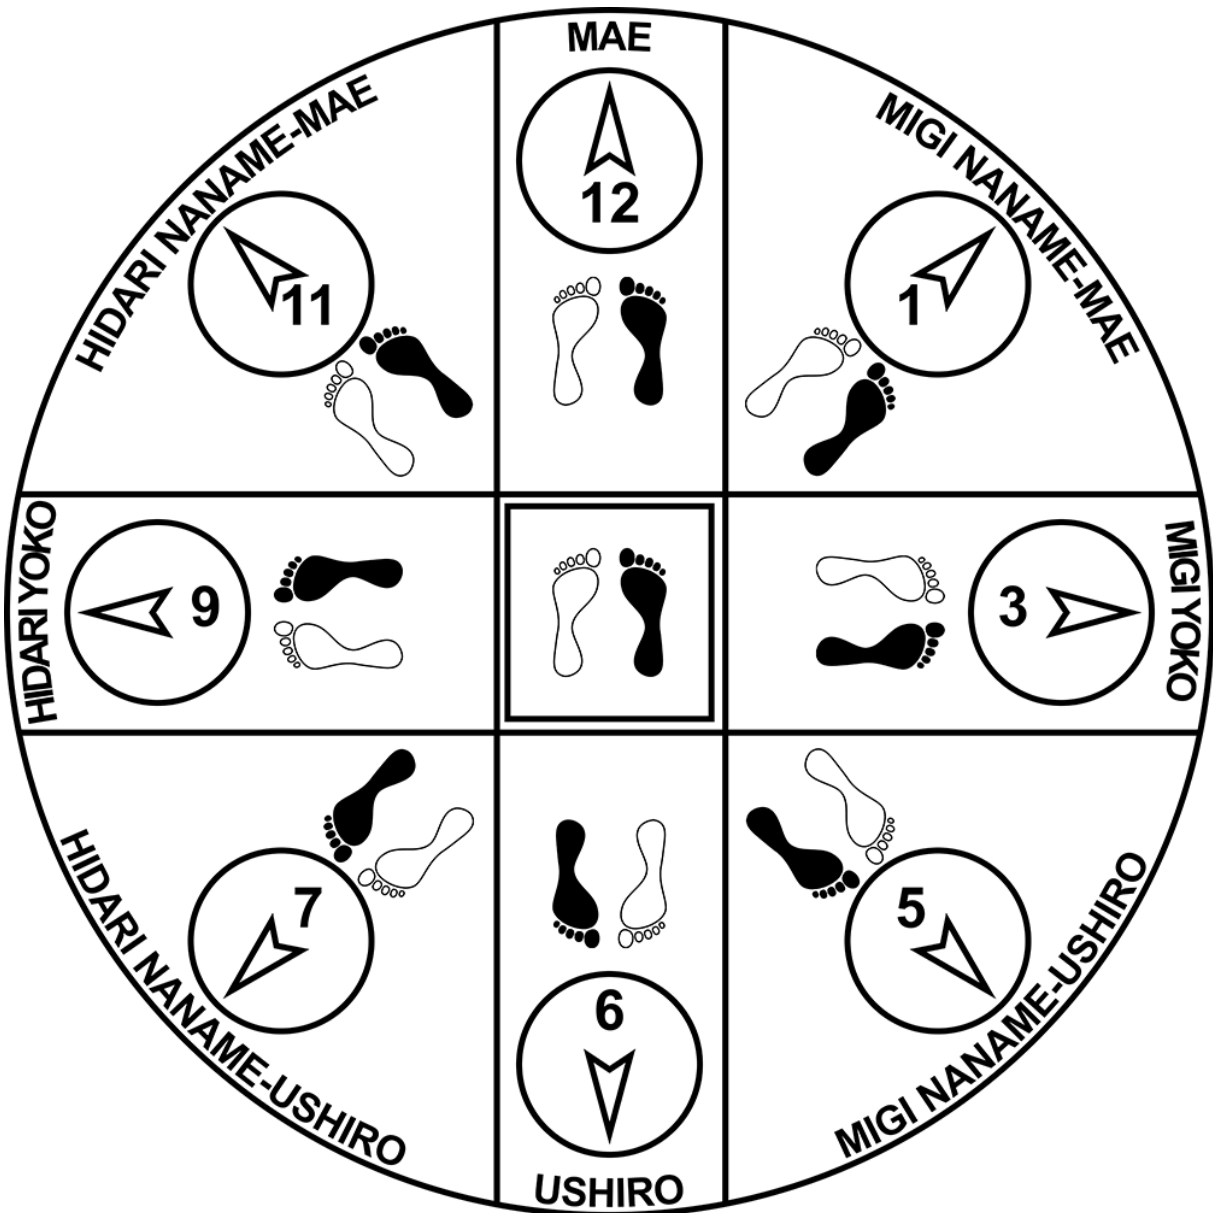

Training is indispensable in the advancement of every karateka. All are required to address questions to the examination board and/or coaches.

Osu

Frank Weber, 8.Dan Hanshi
Jan Oertel, 3.Dan Chūden

International Ryukyukai Martial Arts Association (Germany)

Karategramm:

- Yohon-me 1 = mae, migi yoko, ushiro, hidari yoko
90° shifting
- Yohon-me 2 = All naname directions
90° shifting
- Happon-me = All directions

Basic stances

Mb – Musubi dachi
Hd – Heisoku dachi
Hi – Heijii dachi
Zk – Zenkutsu dachi
Kb – Kiba dachi
Kk – Kokutsu dachi
Ha – Hangetsu dachi
Sd – Sanchin dachi
Fd – Fudo dachi
Sg – Sagi ashi dachi
Si – Shiko dachi
Td – Taiji dachi
Rd – Reinoji dachi
Ko – Kosa dachi
Nd – Neko ashi dach