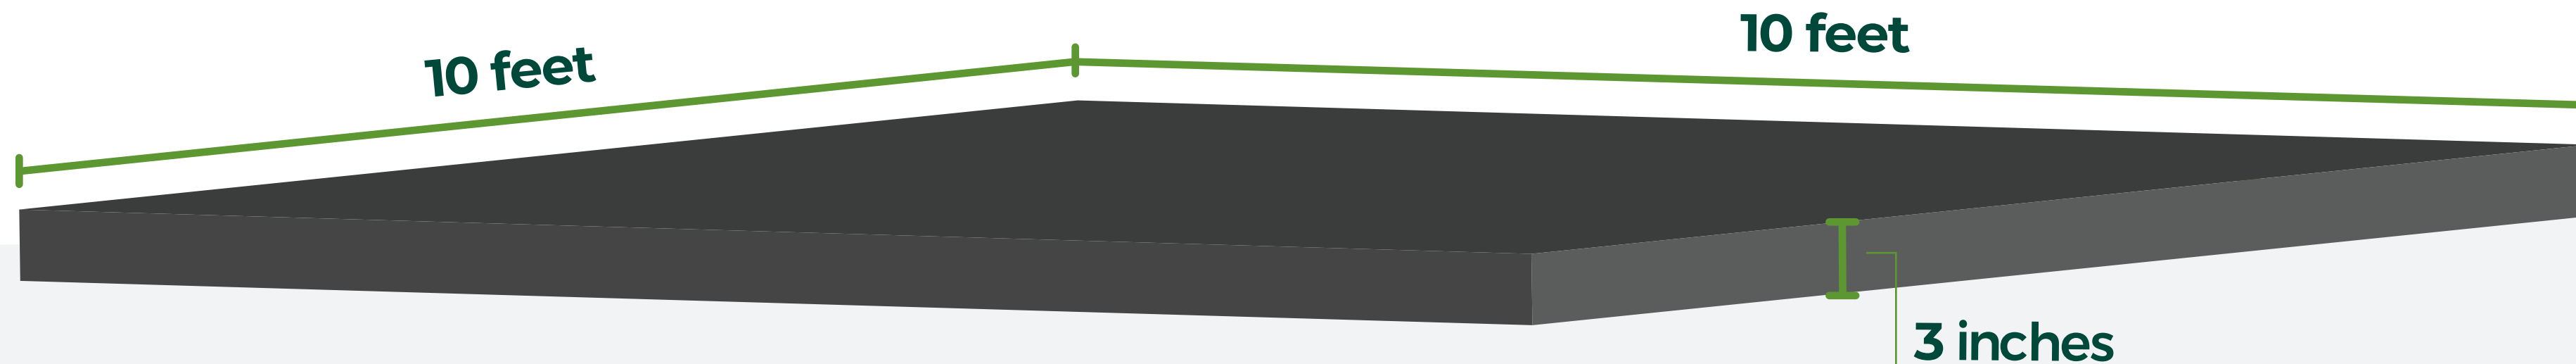

# What is a yard of mulch?

Covers approximately 100 square feet at 3" deep.

**New or little existing mulch installation**  
3-4" depth recommended for proper root coverage

**Re-mulching existing bed installation**  
1.5" added each season for proper root coverage

**13.5 standard bags**  
One bag covers two cubic feet

Contact us to have your order available for pickup or delivery! 1-844-RenewOH (736-3964) | [info@renewedoutdoors.com](mailto:info@renewedoutdoors.com) | [renewedoutdoors.com](http://renewedoutdoors.com)