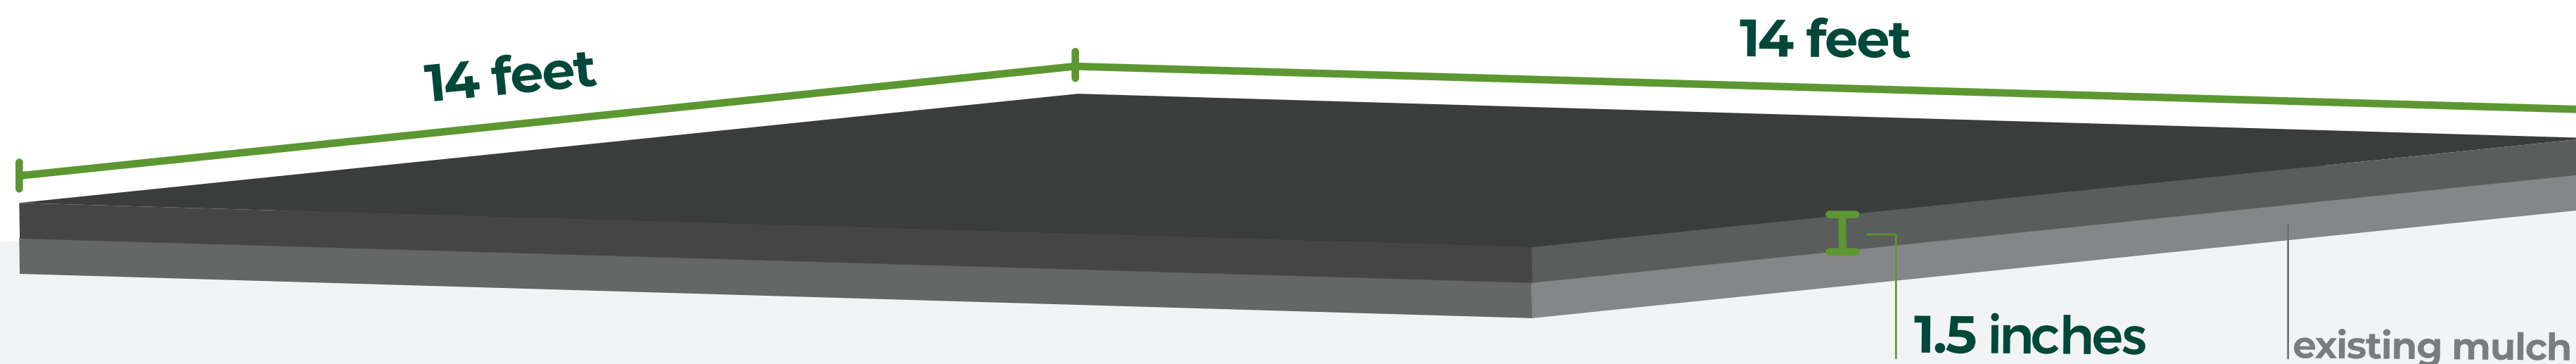

# What is a yard of mulch?

Covers approximately 100 square feet at 3" deep.

**New or little existing mulch installation**  
3-4" depth recommended for proper root coverage

**Re-mulching existing bed installation**  
1.5" added each season for proper root coverage

**13.5 standard bags**  
One bag covers two cubic feet

Contact us to have your order available for pickup or delivery! 1-844-RenewOH (736-3964) | [info@renewedoutdoors.com](mailto:info@renewedoutdoors.com) | [renewedoutdoors.com](http://renewedoutdoors.com)