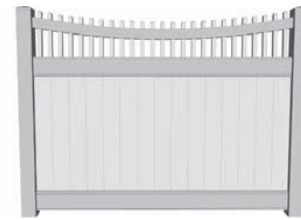

### RANCH RAIL FENCING

2-RAIL

3-RAIL

4-RAIL

AVAILABLE IN WHITE, SAND, ADOBE, MOCHA WALNUT. SEMI IS NOT AVAILABLE IN MOCHA WALNUT.

AVAILABLE IN VARIOUS GATE SIZES

## PRIVACY FENCING

**PRIVACY**

- Available in 4' to 6' High with 7/8" x 6" Tongue & Groove Planks
- 2" x 7" Rails

**SEMI-PRIVACY**

- Available in 4' to 6' High
- Option 1: 2" x 3-1/2" Routed Rails with 7/8" x 6" Pickets Spaced About 1"
- Option 2: Option 1 Dimensions Plus Mid-Rail

**PRIVACY W/LATTICE**

- Available in 4' to 6' High
- 2" x 7" Bottom & Mid-Rail, 2" x 3-1/2" Top Rail, 7/8" x 6" Tongue & Groove Planks, with Diamond Lattice

**PRIVACY W/PICKET**

- Available in 4' to 6' High
- 2" x 7" Bottom & Mid-Rail, 2" x 3-1/2" Top Rail, 7/8" x 6" Tongue & Groove Planks, with 1-3/8" Accent Pickets

**PRIVACY W/SCALLOPED ACCENT**

- Available in 4' to 6' High
- 2" x 7" Bottom & Mid-Rail, 2" x 3-1/2" Top Rail, 7/8" x 6" Tongue & Groove Planks, with 1-3/8" Accent Pickets

AVAILABLE IN VARIOUS GATE SIZES