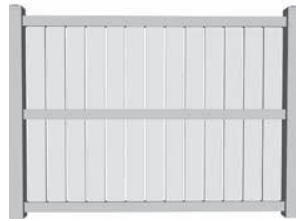

### RANCH RAIL FENCING

2-RAIL

3-RAIL

4-RAIL

AVAILABLE IN WHITE, SAND, ADOBE, MOCHA WALNUT. SEMI IS NOT AVAILABLE IN MOCHA WALNUT.

AVAILABLE IN VARIOUS GATE SIZES

## PRIVACY FENCING

**PRIVACY**

- Available in 4' to 6' High with 7/8" x 6" Tongue & Groove Planks
- 2" x 7" Rails

**SEMI-PRIVACY**

- Available in 4' to 6' High
- Option 1: 2" x 3-1/2" Routed Rails with 7/8" x 6" Pickets Spaced About 1"
- Option 2: Option 1 Dimensions Plus Mid-Rail

**PRIVACY W/LATTICE**

- Available in 4' to 6' High
- 2" x 7" Bottom & Mid-Rail, 2" x 3-1/2" Top Rail, 7/8" x 6" Tongue & Groove Planks, with Diamond Lattice

**PRIVACY W/PICKET**

- Available in 4' to 6' High
- 2" x 7" Bottom & Mid-Rail, 2" x 3-1/2" Top Rail, 7/8" x 6" Tongue & Groove Planks, with 1-3/8" Accent Pickets