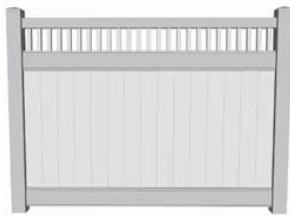

### RANCH RAIL FENCING

2-RAIL

3-RAIL

4-RAIL

AVAILABLE IN WHITE, SAND, ADOBE, MOCHA WALNUT. SEMI IS NOT AVAILABLE IN MOCHA WALNUT.

AVAILABLE IN VARIOUS GATE SIZES

## PRIVACY FENCING

**PRIVACY**

- Available in 4' to 6' High with 7/8" x 6" Tongue & Groove Planks
- 2" x 7" Rails

**SEMI-PRIVACY**

- Available in 4' to 6' High
- Option 1: 2" x 3-1/2" Routed Rails with 7/8" x 6" Pickets Spaced About 1"
- Option 2: Option 1 Dimensions Plus Mid-Rail

**PRIVACY W/LATTICE**

- Available in 4' to 6' High
- 2" x 7" Bottom & Mid-Rail, 2" x 3-1/2" Top Rail, 7/8" x 6" Tongue & Groove Planks, with Diamond Lattice

**PRIVACY W/PICKET**

- Available in 4' to 6' High
- 2" x 7" Bottom & Mid-Rail, 2" x 3-1/2" Top Rail, 7/8" x 6" Tongue & Groove Planks, with 1-3/8" Accent Pickets

**PRIVACY W/SCALLOPED ACCENT**

- Available in 4' to 6' High
- 2" x 7" Bottom & Mid-Rail, 2" x 3-1/2" Top Rail, 7/8" x 6" Tongue & Groove Planks, with 1-3/8" Accent Pickets

AVAILABLE IN VARIOUS GATE SIZES