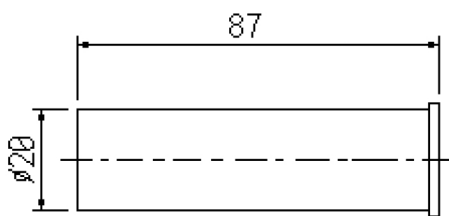

S8/033P Pin

S8/031P Pin
WT36.6

S8/035P Pin

S8/030P Pin
WT36.32

S8/034P Pin

S8/031R Roller
WT32.8

S5/036R Roller

S8/036
Cam screw
C5820A-44M
2.81.15.68.1