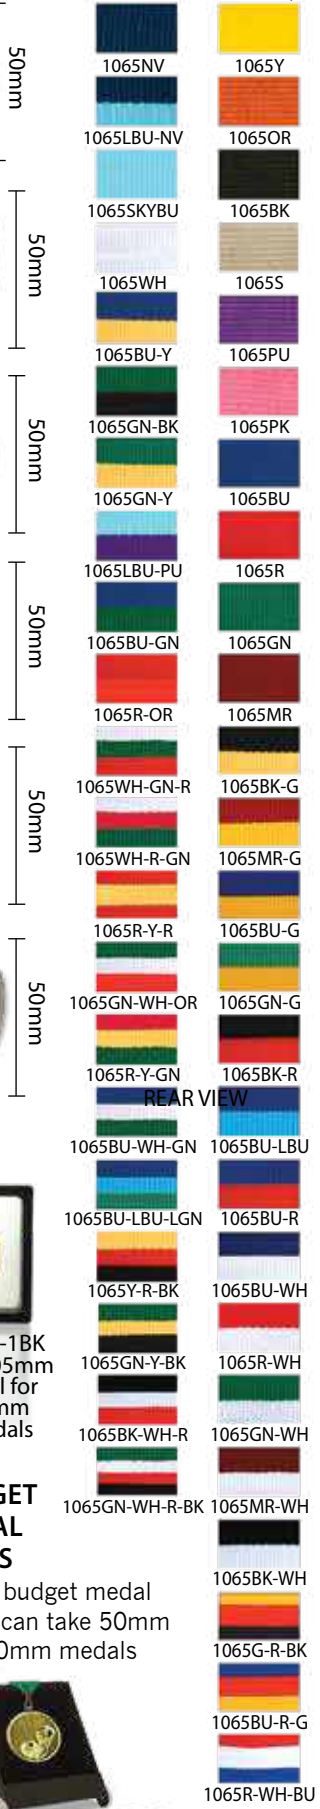

WINTER SPORTS CUPS & AWARDS

SCHOOLS - MEDALS

50MM BUDGET MEDALS, MEDAL CASES AND RIBBONS

$1.00