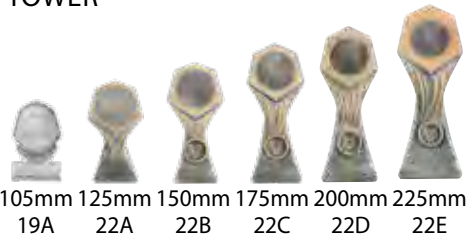

NEW 6 SIZES
GLADIATOR
TOWER