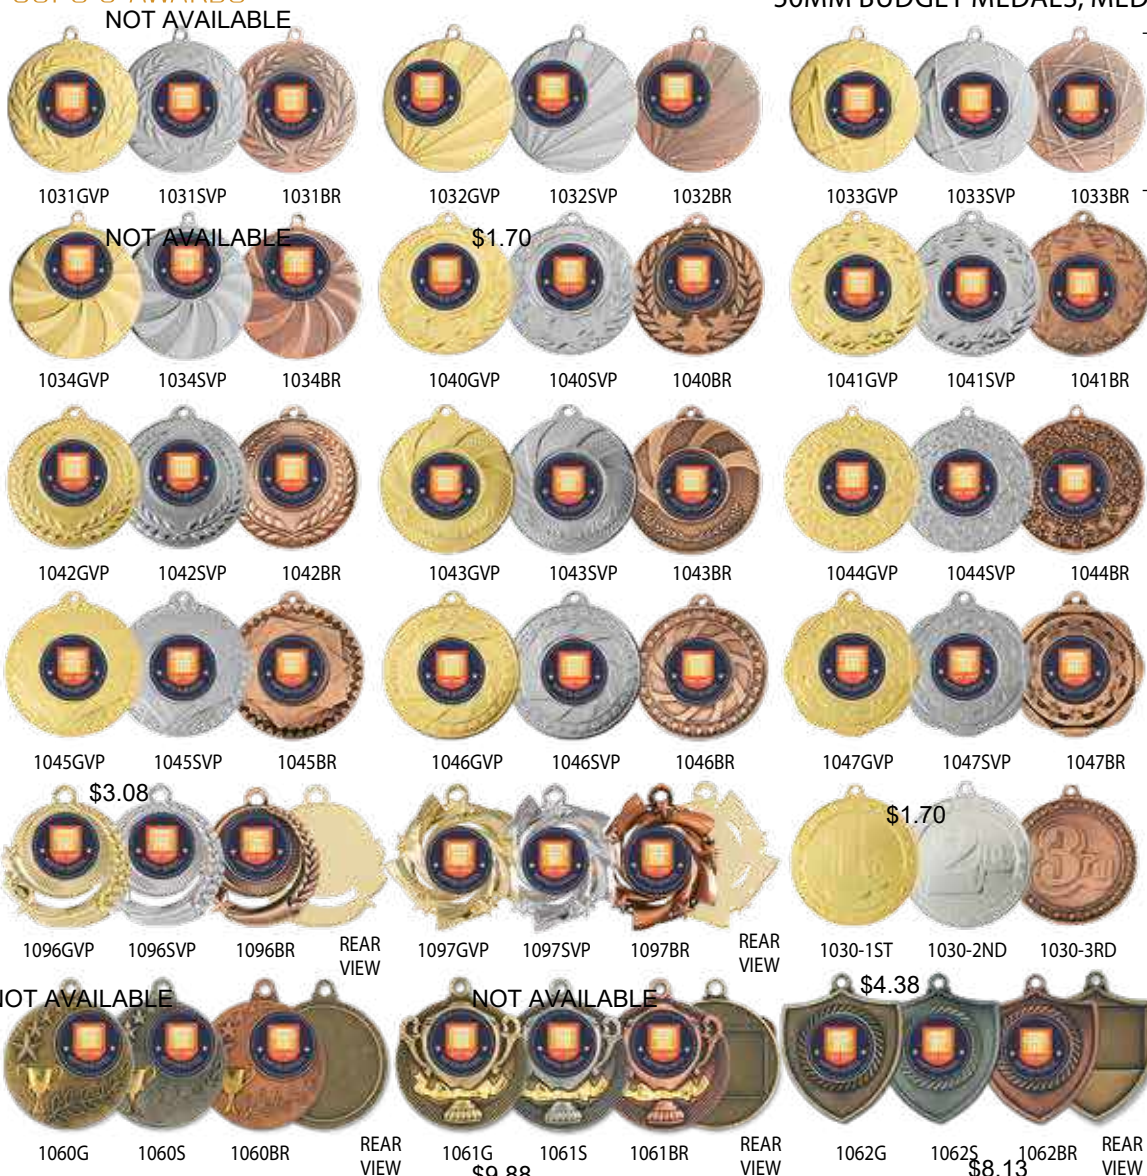

\$4.80

\$4.98

WINTER SPORTS CUPS & AWARDS

SCHOOLS - MEDALS

50MM BUDGET MEDALS, MEDAL CASES AND RIBBONS \$1.00

MAGIC MEDAL CASES

An innovative way to display your medals - the transparent membrane secures medal in place suspending it within the frame of the presentation box.