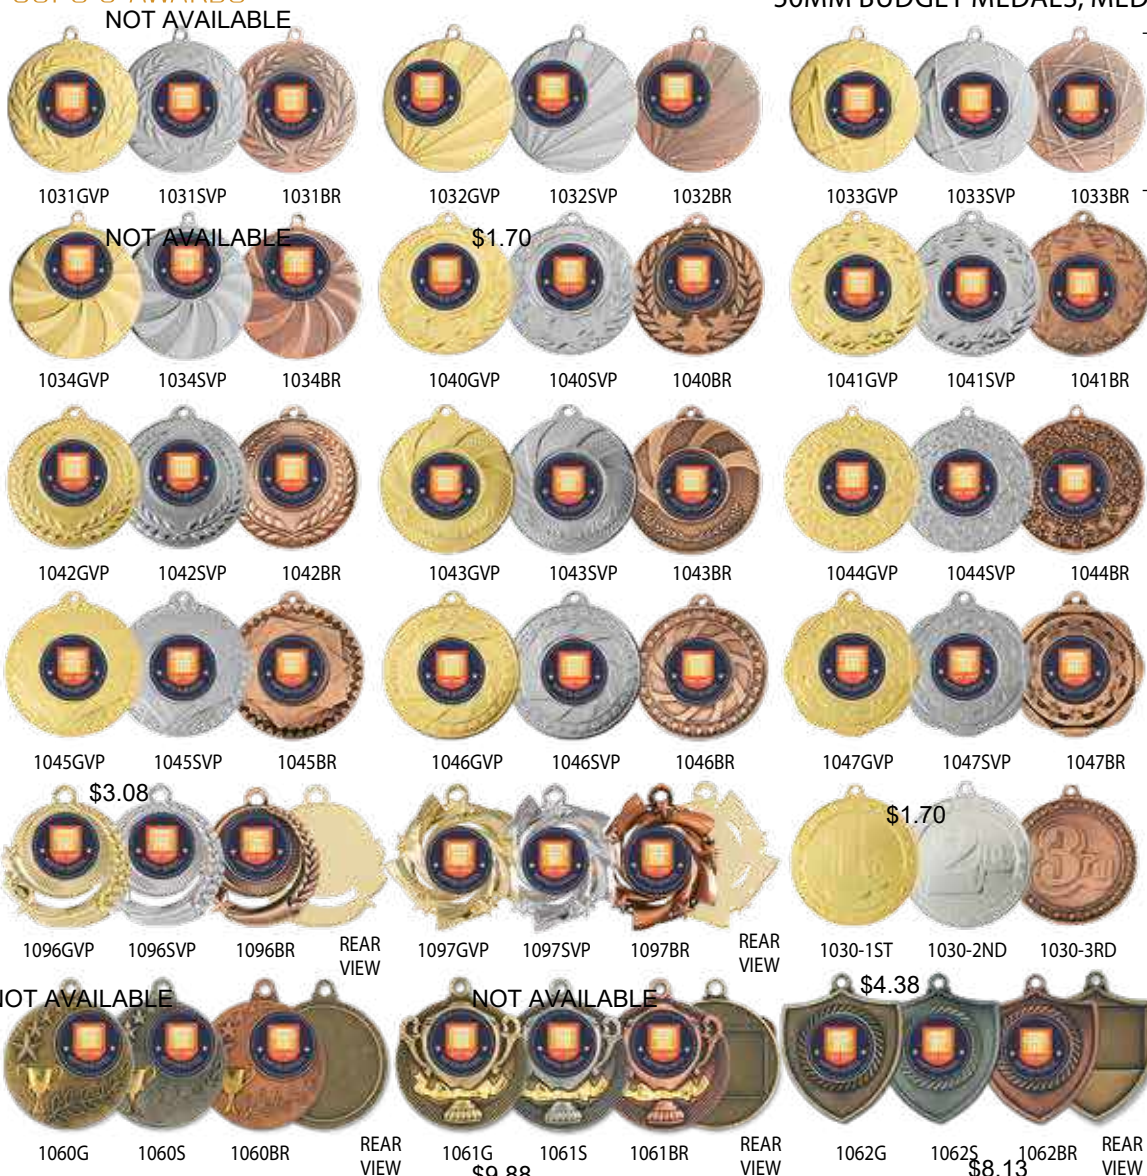

WINTER SPORTS CUPS & AWARDS

SCHOOLS - MEDALS

50MM BUDGET MEDALS, MEDAL CASES AND RIBBONS $1.00