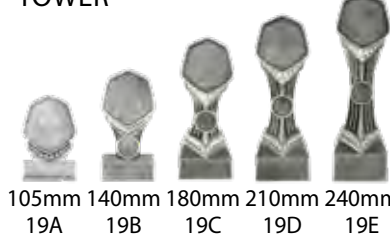

THESE PRICES APPLY TO ALL
TROPHIES ON THIS PAGE

4 SIZES

185mm	W22-4405
230mm	W22-4406
275mm	W22-4407
330mm	W22-4408

4 SIZES

185mm	W22-4409
230mm	W22-4410
275mm	W22-4411
330mm	W22-4412

GLADIATOR TOWER NEW 6 SIZES						FALCON TOWER 5 SIZES					HERO TOWER NEW 3 SIZES			HEX TOWER 3 SIZES		
105mm 19A	125mm 22A	150mm 22B	175mm 22C	200mm 22D	225mm 22E	105mm 19A	140mm 19B	180mm 19C	210mm 19D	240mm 19E	125mm 23A	150mm 23B	175mm 23C	170mm 18A	210mm 18B	230mm 18C
\$3.63	\$9.55	\$12.75	\$17.10	\$21.60	\$32.00	\$3.63	\$9.78	\$14.38	\$17.50	\$20.93	\$8.93	\$10.80	\$17.65	\$13.40	\$18.30	\$21.40

NEW 6 SIZES
GLADIATOR
TOWER

NEW 5 SIZES
FALCON
TOWER

NEW 3 SIZES
HERO
TOWER

NEW 3 SIZES
HEX
TOWER

plys \$1.28 for inserts

TS-0W Whistle	TS-1ST 1st Place	TS-2ND 2nd Place	TS-3RD 3rd Place	TS-1B Cricket Ball	TS-1G Cricket	TS-2G Swimming	TS-3G Aussie Rules	TS-4G Surf Lifesaving
TS-5G Baseball	TS-6G Rugby	TS-7G Basketball	TS-8G Netball	TS-9B Football Ball	TS-9FUT Futsal	TS-9G Football Boot and Ball	TS-9GK Football Goalkeeper	TS-10G Golf Generic
TS-11G Martial Arts	TS-12G Tennis	TS-13B Volleyball	TS-14G Cycling BMX	TS-17G Athletics	TS-18G Cross Country	TS-19A Dance	TS-20G Gymnastics	TS-23A Motorsport Flags
TS-23B Pistons	TS-24G Hockey	TS-26G Darts	TS-29G Horses	TS-32G Boxing Gloves	TS-34G Billiards	TS-39G Lamp of Knowledge	TS-40G Maths	TS-41G Science
TS-42G Computers	TS-43G Chess	TS-45G Band	TS-46G Art	TS-47G Drama	TS-48G Public Speaking	TS-49G Reading	TS-50G Spelling	TS-54G Poker
TS-57G Badminton	TS-58G Lawnbowls	TS-59G Table Tennis	TS-60G Squash	TS-91A Star	TS-92G Cup			