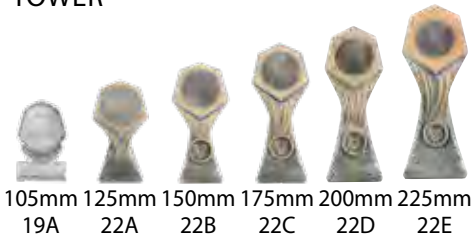

THESE PRICES APPLY TO ALL
TROPHIES ON THIS PAGE

4 SIZES

185mm	W22-4405
230mm	W22-4406
275mm	W22-4407
330mm	W22-4408

4 SIZES

185mm	W22-4409
230mm	W22-4410
275mm	W22-4411
330mm	W22-4412

GLADIATOR TOWER NEW 6 SIZES						FALCON TOWER 5 SIZES					HERO TOWER NEW 3 SIZES			HEX TOWER 3 SIZES		
105mm 19A	125mm 22A	150mm 22B	175mm 22C	200mm 22D	225mm 22E	105mm 19A	140mm 19B	180mm 19C	210mm 19D	240mm 19E	125mm 23A	150mm 23B	175mm 23C	170mm 18A	210mm 18B	230mm 18C
\$3.63	\$9.55	\$12.75	\$17.10	\$21.60	\$32.00	\$3.63	\$9.78	\$14.38	\$17.50	\$20.93	\$8.93	\$10.80	\$17.65	\$13.40	\$18.30	\$21.40

NEW 6 SIZES
GLADIATOR
TOWER

NEW 5 SIZES
FALCON
TOWER

NEW 3 SIZES
HERO
TOWER

NEW 3 SIZES
HEX
TOWER

plys \$1.28 for inserts

TS-0W Whistle	TS-1ST 1st Place	TS-2ND 2nd Place	TS-3RD 3rd Place	TS-1B Cricket Ball	TS-1G Cricket	TS-2G Swimming	TS-3G Aussie Rules	TS-4G Surf Lifesaving
TS-5G Baseball	TS-6G Rugby	TS-7G Basketball	TS-8G Netball	TS-9B Football Ball	TS-9FUT Futsal	TS-9G Football Boot and Ball	TS-9GK Football Goalkeeper	TS-10G Golf Generic
TS-11G Martial Arts	TS-12G Tennis	TS-13B Volleyball	TS-14G Cycling BMX	TS-17G Athletics	TS-18G Cross Country	TS-19A Dance	TS-20G Gymnastics	TS-23A Motorsport Flags
TS-23B Pistons	TS-24G Hockey	TS-26G Darts	TS-29G Horses	TS-32G Boxing Gloves	TS-34G Billiards	TS-39G Lamp of Knowledge	TS-40G Maths	TS-41G Science
TS-42G Computers	TS-43G Chess	TS-45G Band	TS-46G Art	TS-47G Drama	TS-48G Public Speaking	TS-49G Reading	TS-50G Spelling	TS-54G Poker
TS-57G Badminton	TS-58G Lawnbowls	TS-59G Table Tennis	TS-60G Squash	TS-91A Star	TS-92G Cup			