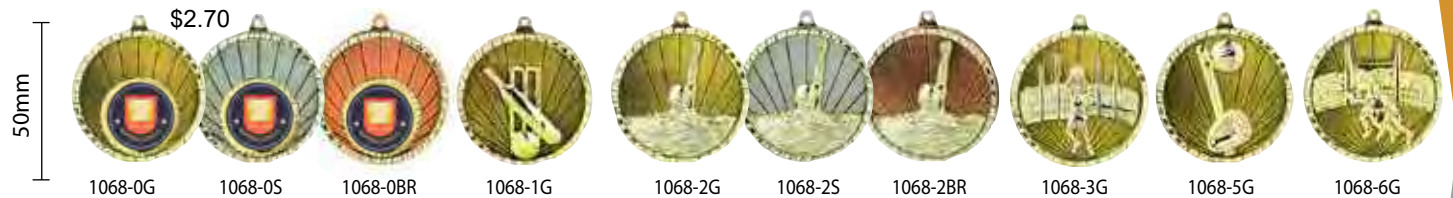

\$9.90

70MM REVERSIBLE MEDALS

\$5.15

66MM MEDALS

\$5.20

\$5.15

50MM RELIEF MEDALS

\$2.70