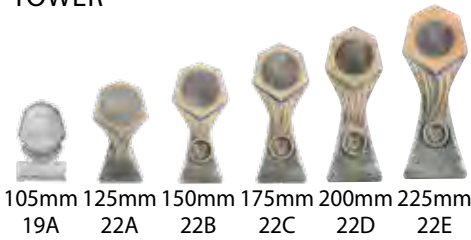

NEW 6 SIZES
GLADIATOR
TOWER

NEW 5 SIZES
FALCON
TOWER

NEW 3 SIZES
HERO
TOWER

NEW 3 SIZES
HEX
TOWER

plys \$1.28 for inserts

TS-0W Whistle	TS-1ST 1st Place	TS-2ND 2nd Place	TS-3RD 3rd Place	TS-1B Cricket Ball	TS-1G Cricket	TS-2G Swimming	TS-3G Aussie Rules	TS-4G Surf Lifesaving
TS-5G Baseball	TS-6G Rugby	TS-7G Basketball	TS-8G Netball	TS-9B Football Ball	TS-9FUT Futsal	TS-9G Football Boot and Ball	TS-9GK Football Goalkeeper	TS-10G Golf Generic
TS-11G Martial Arts	TS-12G Tennis	TS-13B Volleyball	TS-14G Cycling BMX	TS-17G Athletics	TS-18G Cross Country	TS-19A Dance	TS-20G Gymnastics	TS-23A Motorsport Flags
TS-23B Pistons	TS-24G Hockey	TS-26G Darts	TS-29G Horses	TS-32G Boxing Gloves	TS-34G Billiards	TS-39G Lamp of Knowledge	TS-40G Maths	TS-41G Science
TS-42G Computers	TS-43G Chess	TS-45G Band	TS-46G Art	TS-47G Drama	TS-48G Public Speaking	TS-49G Reading	TS-50G Spelling	TS-54G Poker
TS-57G Badminton	TS-58G Lawnbowls	TS-59G Table Tennis	TS-60G Squash	TS-91A Star	TS-92G Cup			