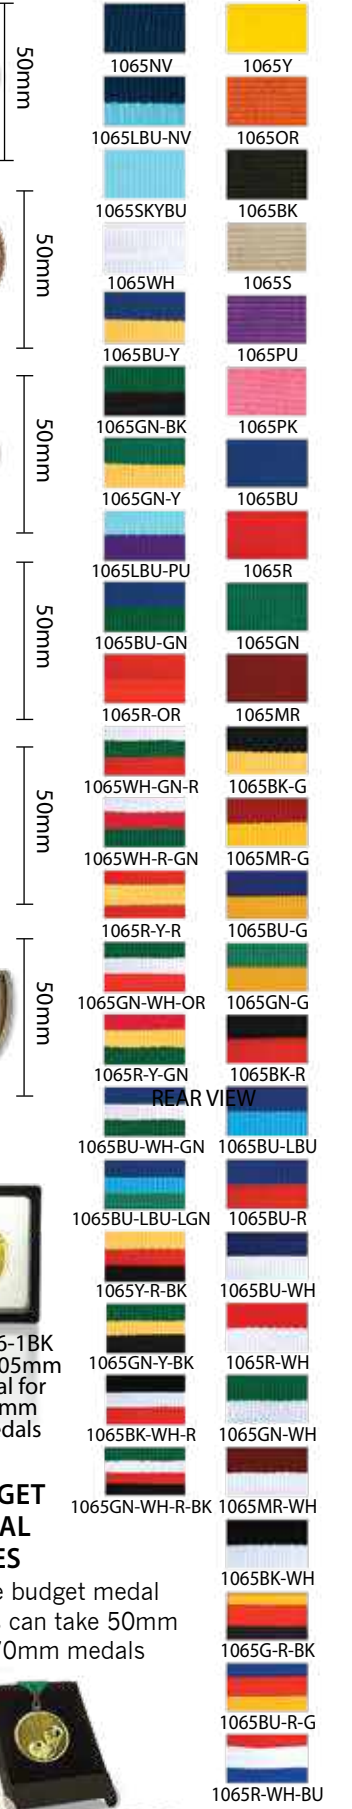

WINTER SPORTS CUPS & AWARDS

SCHOOLS - MEDALS

50MM BUDGET MEDALS, MEDAL CASES AND RIBBONS $1.00