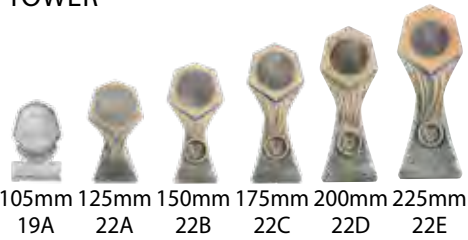

4 SIZES

185mm	W22-4409
230mm	W22-4410
275mm	W22-4411
330mm	W22-4412

GLADIATOR TOWER NEW 6 SIZES						FALCON TOWER 5 SIZES					HERO TOWER NEW 3 SIZES			HEX TOWER 3 SIZES		
105mm 19A	125mm 22A	150mm 22B	175mm 22C	200mm 22D	225mm 22E	105mm 19A	140mm 19B	180mm 19C	210mm 19D	240mm 19E	125mm 23A	150mm 23B	175mm 23C	170mm 18A	210mm 18B	230mm 18C
\$3.63	\$9.55	\$12.75	\$17.10	\$21.60	\$32.00	\$3.63	\$9.78	\$14.38	\$17.50	\$20.93	\$8.93	\$10.80	\$17.65	\$13.40	\$18.30	\$21.40

NEW 6 SIZES
GLADIATOR
TOWER

NEW 5 SIZES
FALCON
TOWER

NEW 3 SIZES
HERO
TOWER

NEW 3 SIZES
HEX
TOWER

plys \$1.28 for inserts

TS-0W Whistle	TS-1ST 1st Place	TS-2ND 2nd Place	TS-3RD 3rd Place	TS-1B Cricket Ball	TS-1G Cricket	TS-2G Swimming	TS-3G Aussie Rules	TS-4G Surf Lifesaving
TS-5G Baseball	TS-6G Rugby	TS-7G Basketball	TS-8G Netball	TS-9B Football Ball	TS-9FUT Futsal	TS-9G Football Boot and Ball	TS-9GK Football Goalkeeper	TS-10G Golf Generic
TS-11G Martial Arts	TS-12G Tennis	TS-13B Volleyball	TS-14G Cycling BMX	TS-17G Athletics	TS-18G Cross Country	TS-19A Dance	TS-20G Gymnastics	TS-23A Motorsport Flags
TS-23B Pistons	TS-24G Hockey	TS-26G Darts	TS-29G Horses	TS-32G Boxing Gloves	TS-34G Billiards	TS-39G Lamp of Knowledge	TS-40G Maths	TS-41G Science
TS-42G Computers	TS-43G Chess	TS-45G Band	TS-46G Art	TS-47G Drama	TS-48G Public Speaking	TS-49G Reading	TS-50G Spelling	TS-54G Poker
TS-57G Badminton	TS-58G Lawnbowls	TS-59G Table Tennis	TS-60G Squash	TS-91A Star	TS-92G Cup			