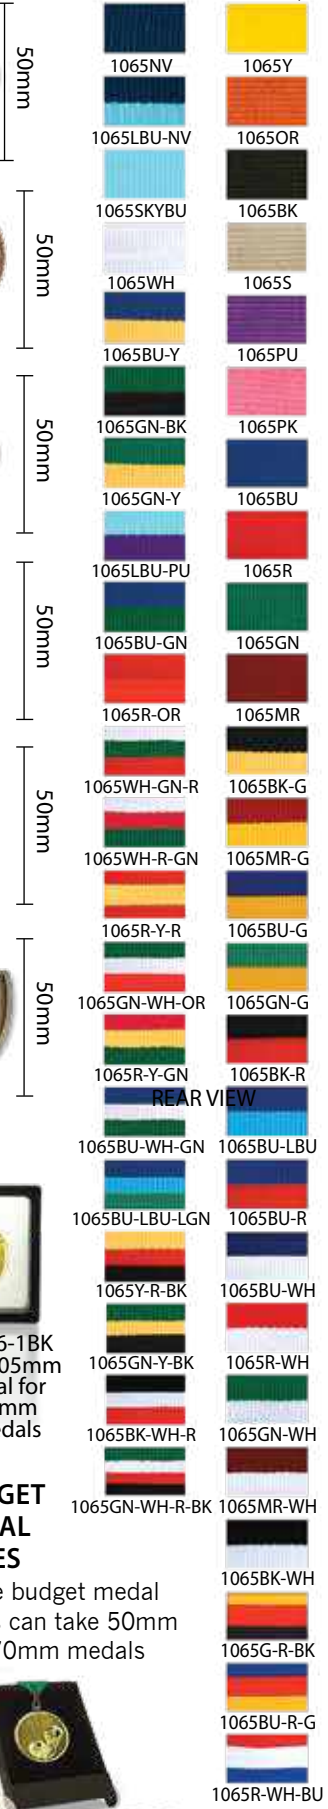

WINTER SPORTS CUPS & AWARDS

SCHOOLS - MEDALS

50MM BUDGET MEDALS, MEDAL CASES AND RIBBONS

$1.00