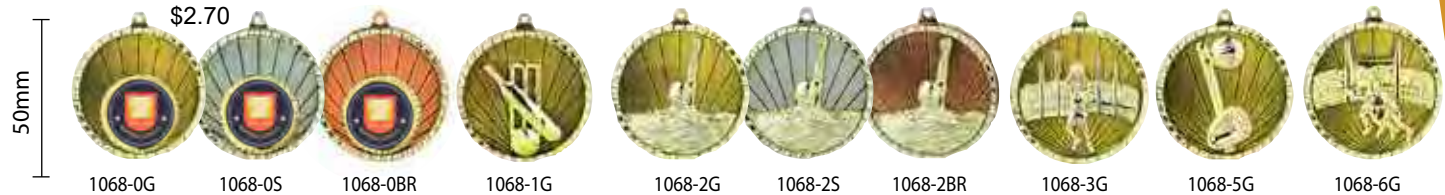

50MM RELIEF MEDALS

$2.70