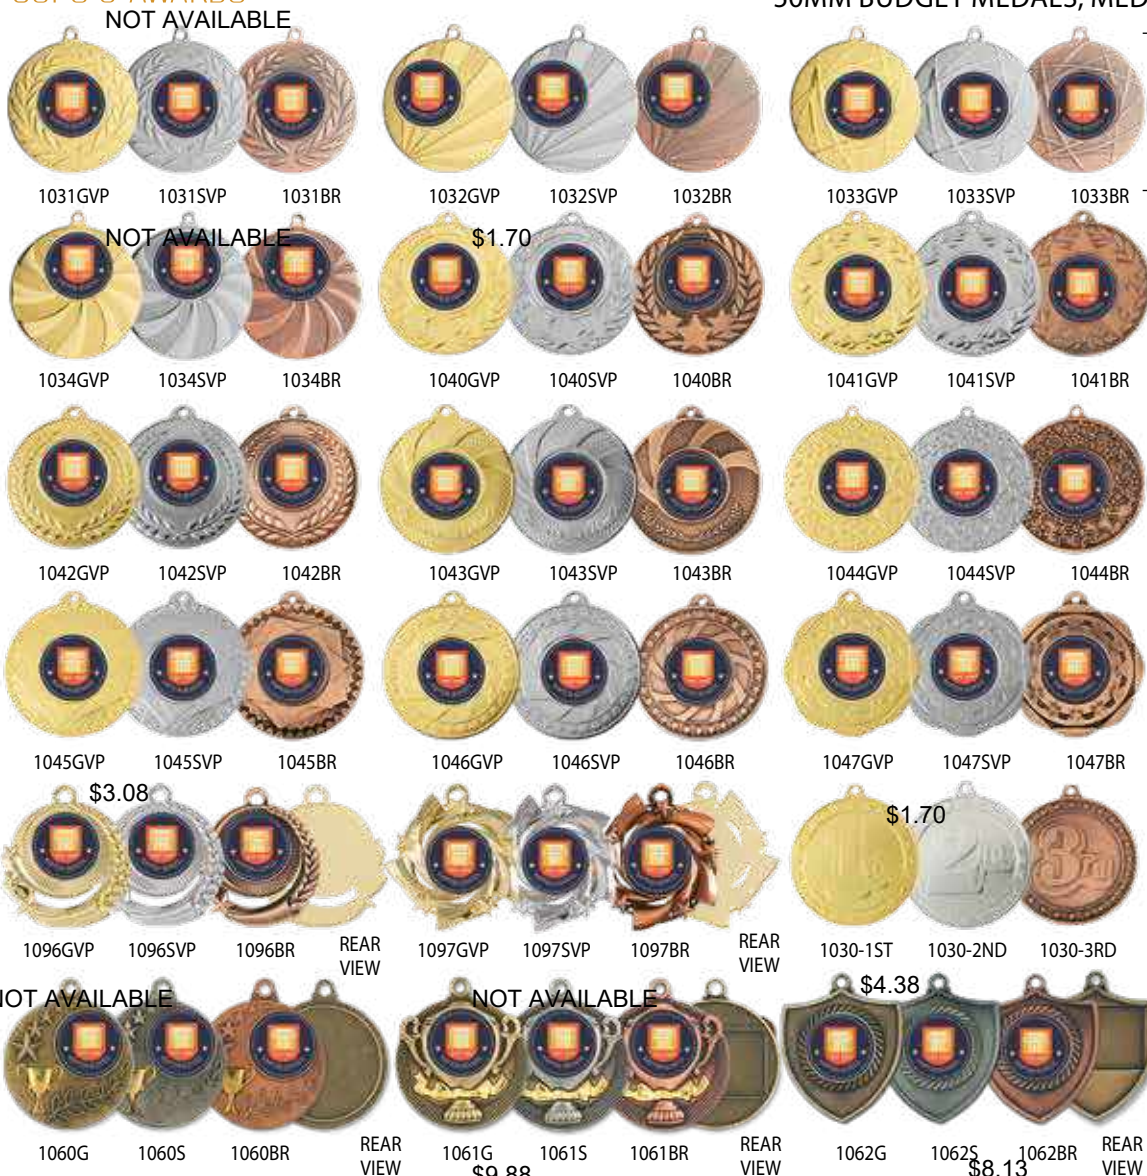

WINTER SPORTS CUPS & AWARDS

SCHOOLS - MEDALS

50MM BUDGET MEDALS, MEDAL CASES AND RIBBONS

$1.00