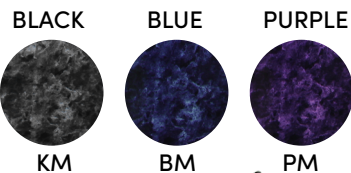

# TIMBER

**AT220801**  
360mm  
\$77.94

**AT210802** \$68.94  
360mm

**AT233503**  
535mm  
\$209.52

**AT220804**  
465mm  
\$181.83

**AT210805** \$106.48  
455mm

**AT233306**  
465mm  
\$88.44

AVAILABLE IN THE BELOW COLOURS