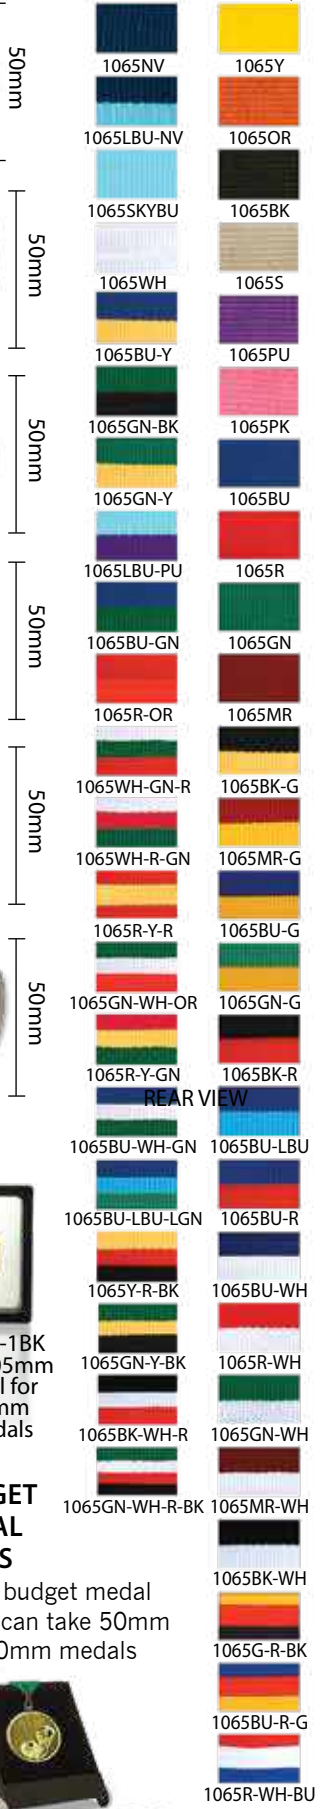

50MM BUDGET MEDALS, MEDAL CASES AND RIBBONS

$1.00